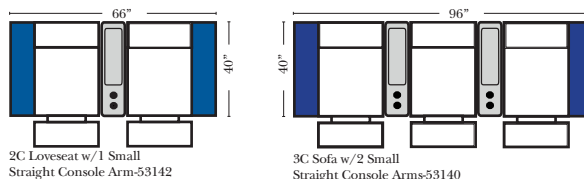

Home Theater Pre-Configured Small Straight & Wedge Consoles