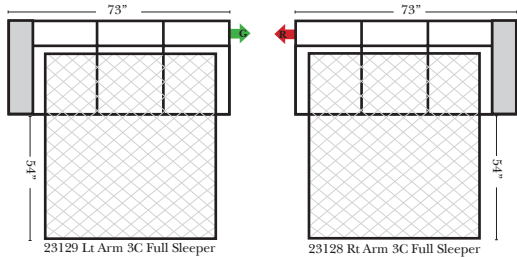

### Note:

All Dimensions are approximate, if accuracy is crucial, please contact us for validation of the dimensions shown. However, a 1" to 2" variance can still apply due to foam and upholstery.

## 90 Degree / L-Shape Sectional

Put Green Arrows with Red Arrows to Create Sectional Groups → ←

## Sleepers

**Sleeper Options:** (Additional charges apply)

- Deluxe Innerspring Mattress: Full
- 5" Memory Foam Mattress: Full Only

23126 3C Full Sleeper

23129 Lt Arm 3C Full Sleeper

23128 Rt Arm 3C Full Sleeper