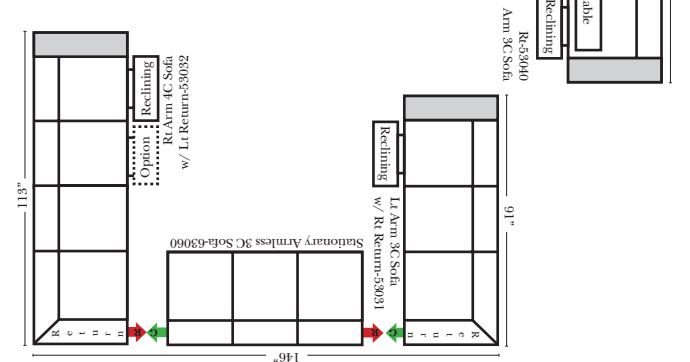

## 90 Degree / L-Shape Sectional

Put Green Arrows with Red Arrows to Create Sectional Groups → ←

## Sleepers

**Sleeper Options:** (Additional charges apply)

- Deluxe Innerspring Mattress: Full
- 5" Memory Foam Mattress: Full Only

23126 3C Full Sleeper

23129 Lt Arm 3C Full Sleeper

23128 Rt Arm 3C Full Sleeper

23137 Lt Arm 3C Full Sleeper w/ 1/2 Curve

23136 Rt Arm 3C Full Sleeper w/ 1/2 Curve

The Suggested Configurations below are only a sample of what the imagination can create, please enjoy creating the configuration that fits your lifestyle, using the ideas below and from the items on the other pages.