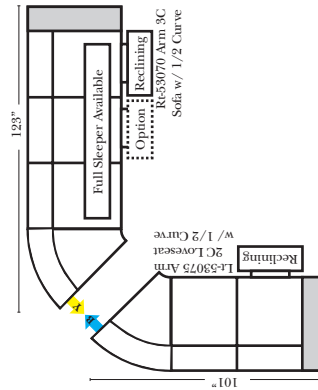

## 90 Degree / L-Shape Sectional

Put Green Arrows with Red Arrows to Create Sectional Groups → ←

## Sleepers

**Sleeper Options:** (Additional charges apply)

- Deluxe Innerspring Mattress: Full
- 5" Memory Foam Mattress: Full Only

23126 3C Full Sleeper

23129 Lt Arm 3C Full Sleeper

23128 Rt Arm 3C Full Sleeper

23137 Lt Arm 3C Full Sleeper w/ 1/2 Curve

23136 Rt Arm 3C Full Sleeper w/ 1/2 Curve

The Suggested Configurations below are only a sample of what the imagination can create, please enjoy creating the configuration that fits your lifestyle, using the ideas below and from the items on the other pages.