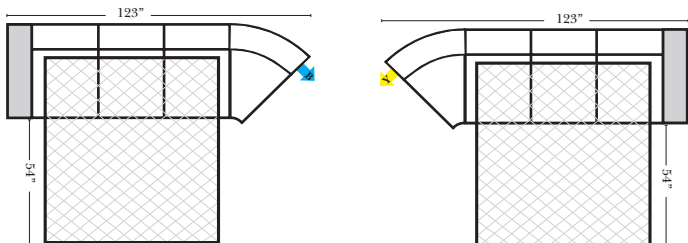

## 90 Degree / L-Shape Sectional

Put Green Arrows with Red Arrows to Create Sectional Groups → ←

## Sleepers

**Sleeper Options:** (Additional charges apply)

- Deluxe Innerspring Mattress: Full
- 5" Memory Foam Mattress: Full Only

23126 3C Full Sleeper

23129 Lt Arm 3C Full Sleeper

23128 Rt Arm 3C Full Sleeper