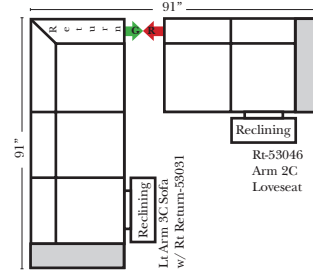

## 90 Degree / L-Shape Sectional

Put Green Arrows with Red Arrows to Create Sectional Groups → ←

## Sleepers

**Sleeper Options:** (Additional charges apply)

- Deluxe Innerspring Mattress: Full
- 5" Memory Foam Mattress: Full Only

23126 3C Full Sleeper

23129 Lt Arm 3C Full Sleeper

23128 Rt Arm 3C Full Sleeper

23137 Lt Arm 3C Full Sleeper w/ 1/2 Curve

23136 Rt Arm 3C Full Sleeper w/ 1/2 Curve

The Suggested Configurations below are only a sample of what the imagination can create, please enjoy creating the configuration that fits your lifestyle, using the ideas below and from the items on the other pages.