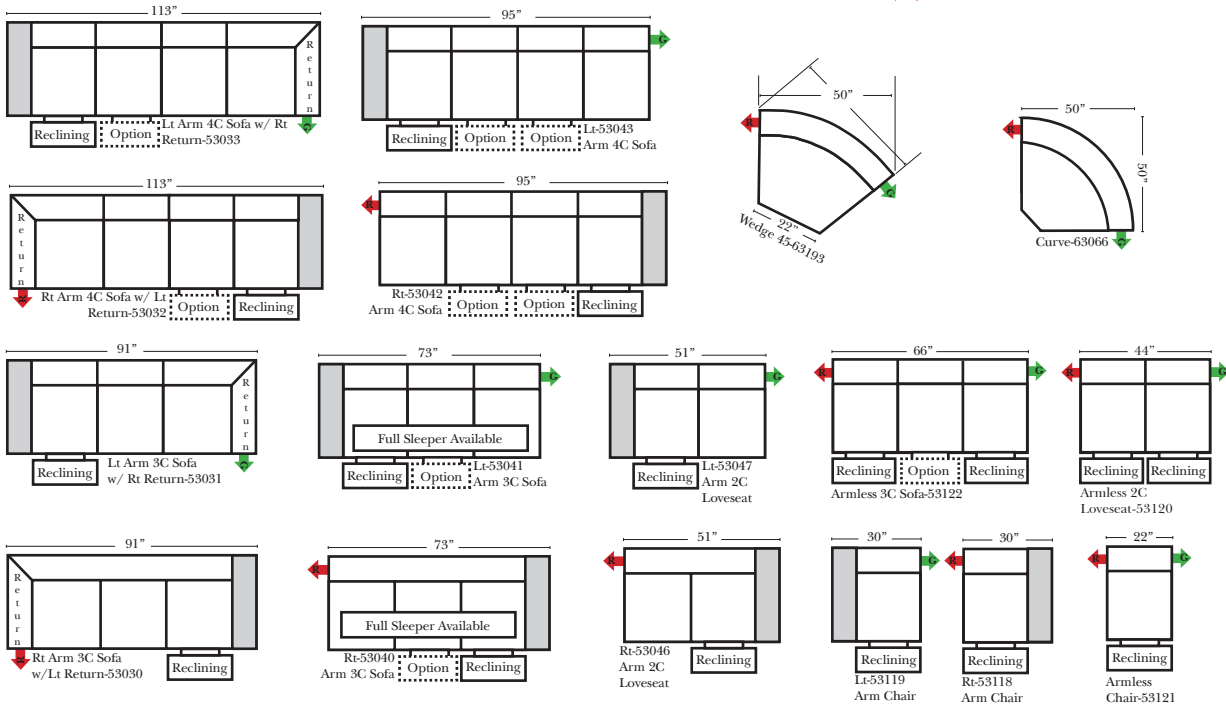

### Options: (Additional Charges Apply)

- Power Recliner Mechanism
- Power Lumbar
- Power Tilt Headrest
- Center Seat Recliner (See Option Note)
- Rechargeable Battery Pack (will operate 2 recliner footrests or multiple mechanisms per recliner)
- Swivel Recliner Base (2 Arm Recliner Only)
- Swivel Glider Mechanism (2 Arm Recliner Only)
- Glider Mechanism (2 Arm Recliner Only)
- Lift Chair Dual Motor Mechanism (Lifts Person to a Standing Position), (2 Arm Recliner Only)
- Upholstered Swivel Base (2 Arm Recliner Only)
- Power 180° Swivel Glider Mechanism (2 Arm Recliner Only)
- Swivel Table for Console Arms (Espresso or Walnut Wood Finish)
- \*\*Portable Single Theater Arm (1) (Black, Hammered Antique, or Silver) Cup Holder (Fabric or Leather)

### Note:

All Dimensions are approximate, if accuracy is crucial, please contact us for validation of the dimensions shown. However, a 1" to 2" variance can still apply due to foam and upholstery.

## 90 Degree / L-Shape Sectional

Put Green Arrows with Red Arrows to Create Sectional Groups → ←