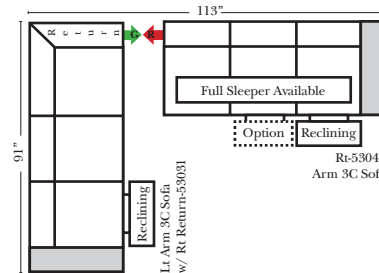

## Sleepers

**Sleeper Options:** (Additional charges apply)

- Deluxe Innerspring Mattress: Full
- 5" Memory Foam Mattress: Full Only

23126 3C Full Sleeper

23129 Lt Arm 3C Full Sleeper

23128 Rt Arm 3C Full Sleeper

23137 Lt Arm 3C Full Sleeper w/ 1/2 Curve

23136 Rt Arm 3C Full Sleeper w/ 1/2 Curve

The Suggested Configurations below are only a sample of what the imagination can create, please enjoy creating the configuration that fits your lifestyle, using the ideas below and from the items on the other pages.