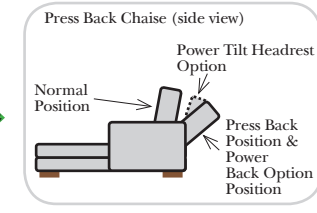

90 Degree / L-Shape Sectional

Put Green Arrows with Red Arrows to Create Sectional Groups → ←