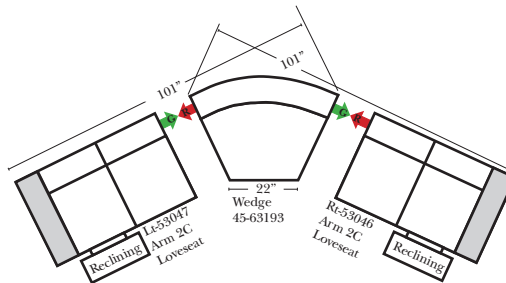

### Note:

All Dimensions are approximate, if accuracy is crucial, please contact us for validation of the dimensions shown. However, a 1" to 2" variance can still apply due to foam and upholstery.

## 90 Degree / L-Shape Sectional

Put Green Arrows with Red Arrows to Create Sectional Groups → ←

## Sleepers

**Sleeper Options:** (Additional charges apply)

- Deluxe Innerspring Mattress: Full
- 5" Memory Foam Mattress: Full Only

23126 3C Full Sleeper

23129 Lt Arm 3C Full Sleeper

23128 Rt Arm 3C Full Sleeper

23137 Lt Arm 3C Full Sleeper w/ 1/2 Curve

23136 Rt Arm 3C Full Sleeper w/ 1/2 Curve

The Suggested Configurations below are only a sample of what the imagination can create, please enjoy creating the configuration that fits your lifestyle, using the ideas below and from the items on the other pages.