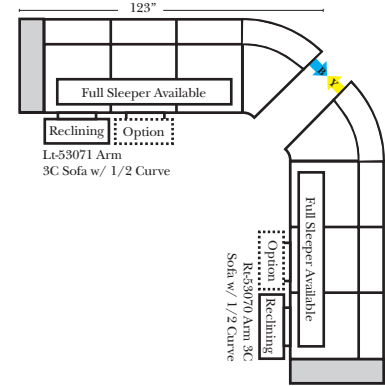

### Note:

All Dimensions are approximate, if accuracy is crucial, please contact us for validation of the dimensions shown. However, a 1" to 2" variance can still apply due to foam and upholstery.

## 90 Degree / L-Shape Sectional

Put Green Arrows with Red Arrows to Create Sectional Groups → ←

## Sleepers

**Sleeper Options:** (Additional charges apply)

- Deluxe Innerspring Mattress: Full
- 5" Memory Foam Mattress: Full Only

23126 3C Full Sleeper

23129 Lt Arm 3C Full Sleeper

23128 Rt Arm 3C Full Sleeper

23137 Lt Arm 3C Full Sleeper w/ 1/2 Curve

23136 Rt Arm 3C Full Sleeper w/ 1/2 Curve

The Suggested Configurations below are only a sample of what the imagination can create, please enjoy creating the configuration that fits your lifestyle, using the ideas below and from the items on the other pages.