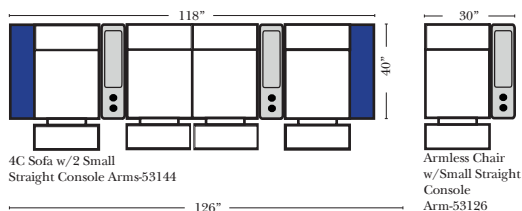

Home Theater Pre-Configured Small Straight & Wedge Consoles