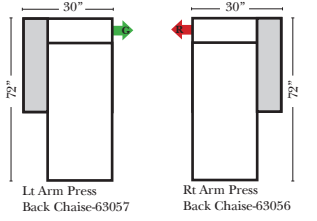

90 Degree / L-Shape Sectional

Put Green Arrows with Red Arrows to Create Sectional Groups → ←