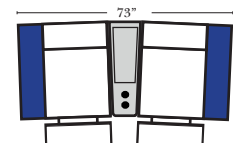

2C Loveseat w/1 Small Wedge Console Arms-53143