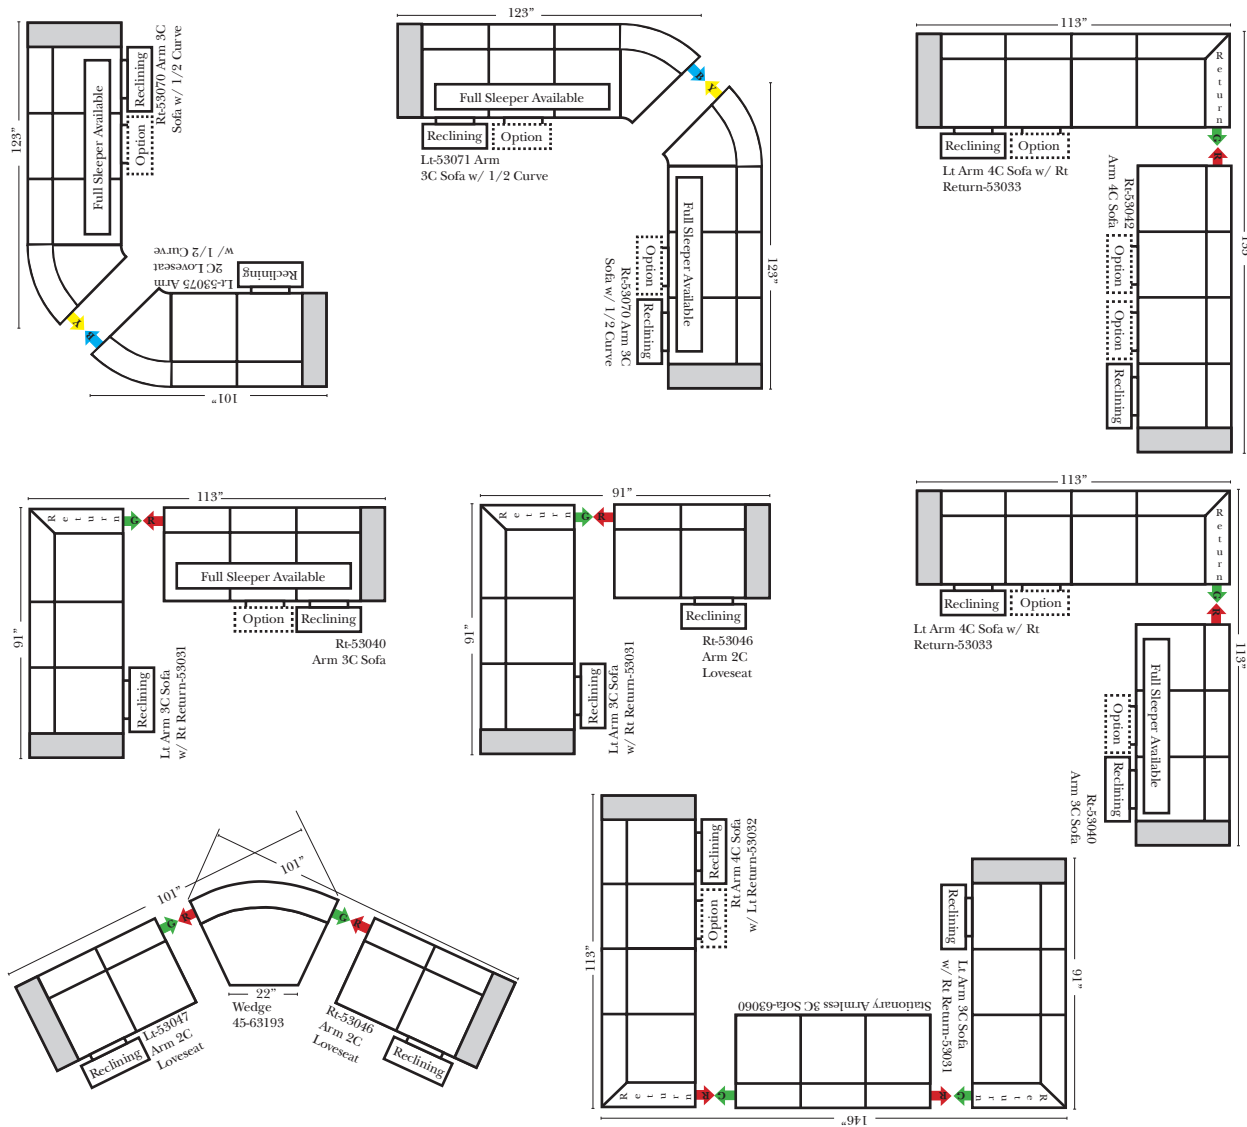

### Suggested Configurations

v.11.04.18

**Sleeper Options:** (Additional charges apply)

- Deluxe Innerspring Mattress: Full
- 5" Memory Foam Mattress: Full Only

The Suggested Configurations below are only a sample of what the imagination can create, please enjoy creating the configuration that fits your lifestyle, using the ideas below and from the items on the other pages.

23126 3C Full Sleeper

23129 Lt Arm 3C Full Sleeper

23128 Rt Arm 3C Full Sleeper

23137 Lt Arm 3C Full Sleeper w/ 1/2 Curve

23136 Rt Arm 3C Full Sleeper w/ 1/2 Curve