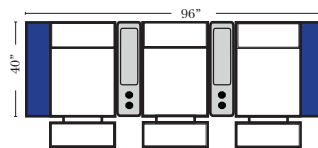

3C Sofa w/2 Small Straight Console Arms-53140