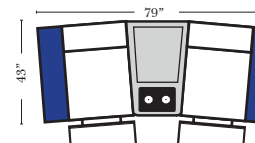

2C Loveseat w/1 Large Wedge Console Arms-53133