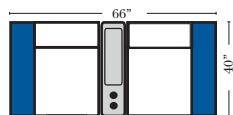

Home Theater Pre-Configured Small Straight & Wedge Consoles

2C Loveseat w/1 Small Straight Console Arm-53142