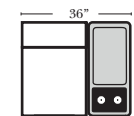

### Home Theater Pre-Configured Large Straight & Wedge Consoles

2C Loveseat w/1 Large Straight Console Arm-53132

3C Sofa w/2 Large Straight Console Arms-53130

4C Sofa w/2 Large Straight Console Arms-53134