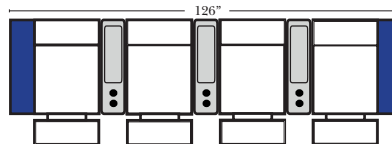

4C Sofa w/3 Small Straight Console Arms-53146