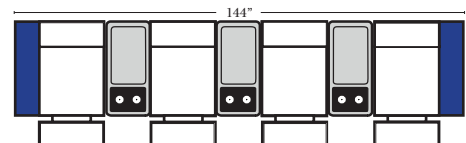

4C Sofa w/3 Large Straight Console Arms-53136