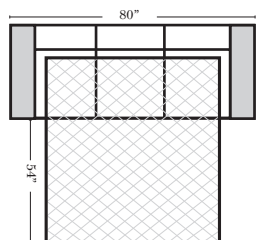

## 90 Degree / L-Shape Sectional

Put Green Arrows with Red Arrows to Create Sectional Groups → ←

### Suggested Configurations

v.11.04.18

**Sleeper Options:** (Additional charges apply)

- Deluxe Innerspring Mattress: Full
- 5" Memory Foam Mattress: Full Only

The Suggested Configurations below are only a sample of what the imagination can create, please enjoy creating the configuration that fits your lifestyle, using the ideas below and from the items on the other pages.