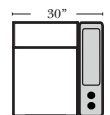

### Home Theater Pre-Configured Small Straight & Wedge Consoles

2C Loveseat w/1 Small Straight Console Arm-53142

3C Sofa w/2 Small Straight Console Arms-53140

4C Sofa w/2 Small Straight Console Arms-53144