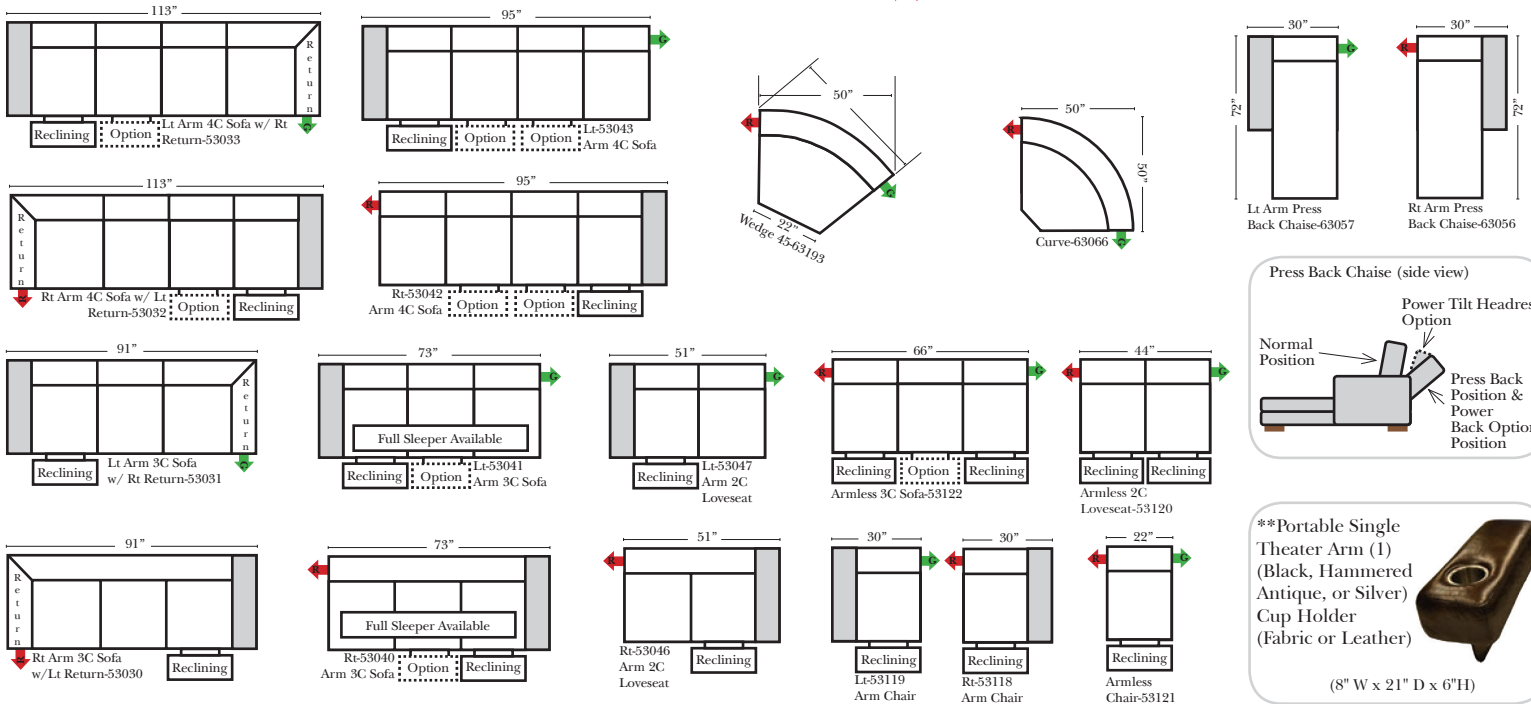

90 Degree / L-Shape Sectional

Put Green Arrows with Red Arrows to Create Sectional Groups → ←