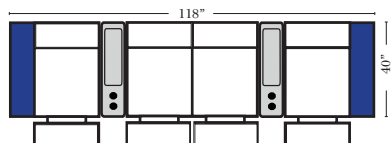

4C Sofa w/2 Small Straight Console Arms-53144