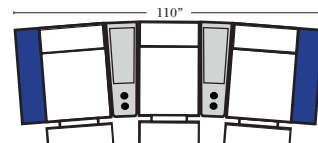

3C Sofa w/2 Small Wedge Console Arms-53141