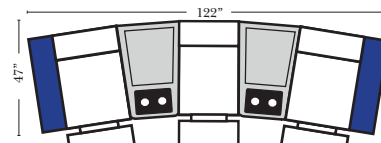

3C Sofa w/2 Large Wedge Console Arms-53131