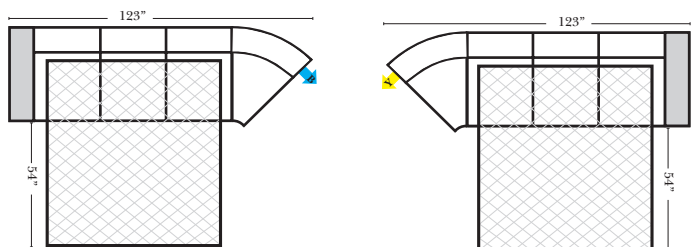

23137 Lt Arm 3C Full Sleeper w/ 1/2 Curve

23136 Rt Arm 3C Full Sleeper w/ 1/2 Curve