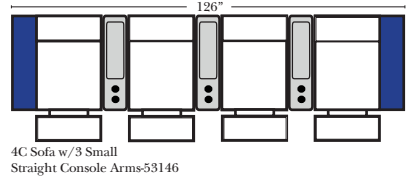

Home Theater Pre-Configured Small Straight & Wedge Consoles