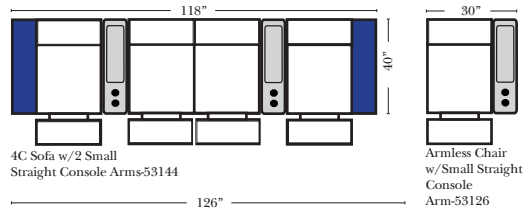

Home Theater Pre-Configured Small Straight & Wedge Consoles