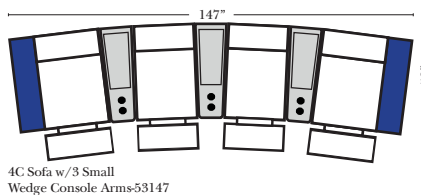

Home Theater Pre-Configured Small Straight & Wedge Consoles