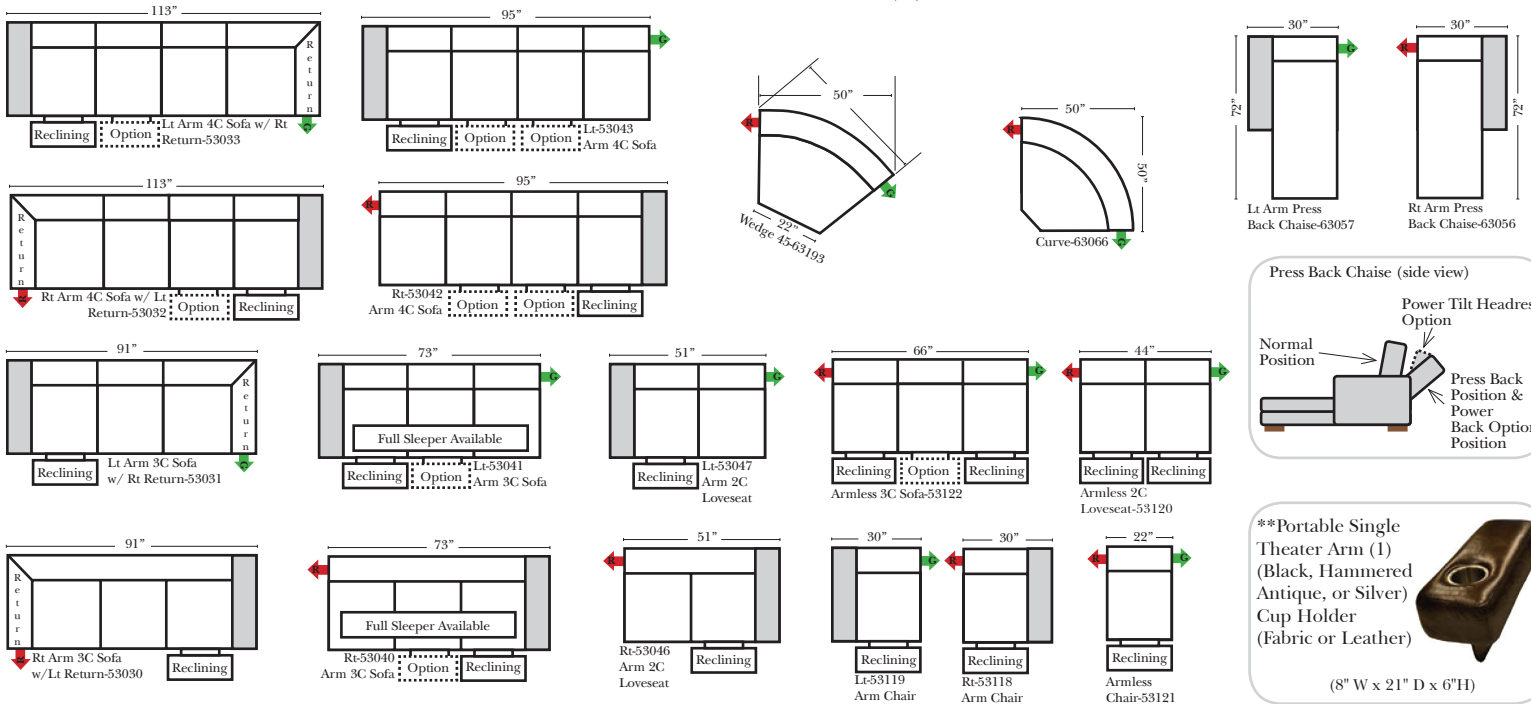

90 Degree / L-Shape Sectional

Put Green Arrows with Red Arrows to Create Sectional Groups → ←

Note:

All Dimensions are approximate, if accuracy is crucial, please contact us for validation of the dimensions shown. However, a 1" to 2" variance can still apply due to foam and upholstery.