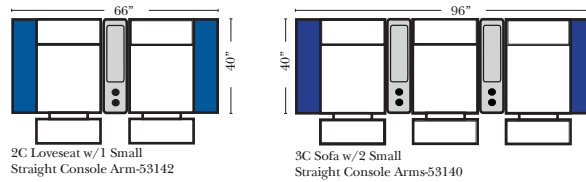

Home Theater Pre-Configured Small Straight & Wedge Consoles