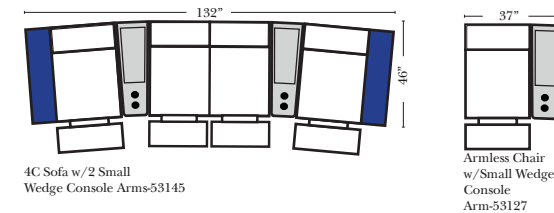

Home Theater Pre-Configured Small Straight & Wedge Consoles