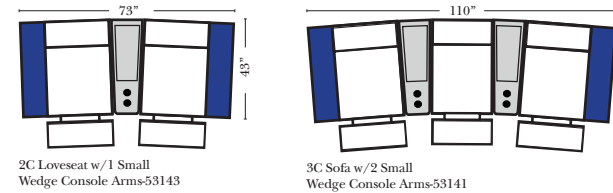

Home Theater Pre-Configured Small Straight & Wedge Consoles