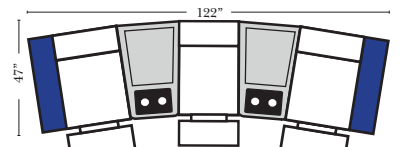

3C Sofa w/2 Large Wedge Console Arms-53131