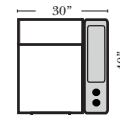

### Home Theater Pre-Configured Small Straight & Wedge Consoles

2C Loveseat w/1 Small Straight Console Arm-53142

3C Sofa w/2 Small Straight Console Arms-53140

4C Sofa w/2 Small Straight Console Arms-53144