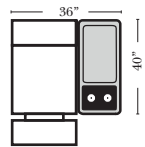

### Home Theater Pre-Configured Large Straight & Wedge Consoles

2C Loveseat w/1 Large Straight Console Arm-53132

3C Sofa w/2 Large Straight Console Arms-53130

4C Sofa w/2 Large Straight Console Arms-53134