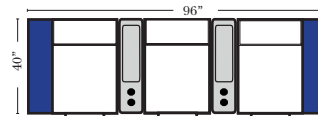

3C Sofa w/2 Small Straight Console Arms-53140