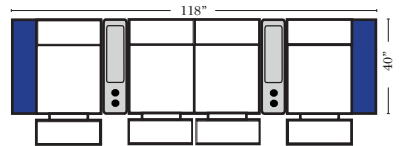

4C Sofa w/2 Small Straight Console Arms-53144