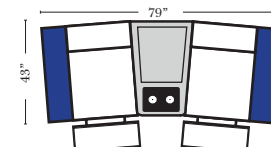

2C Loveseat w/1 Large Wedge Console Arms-53133