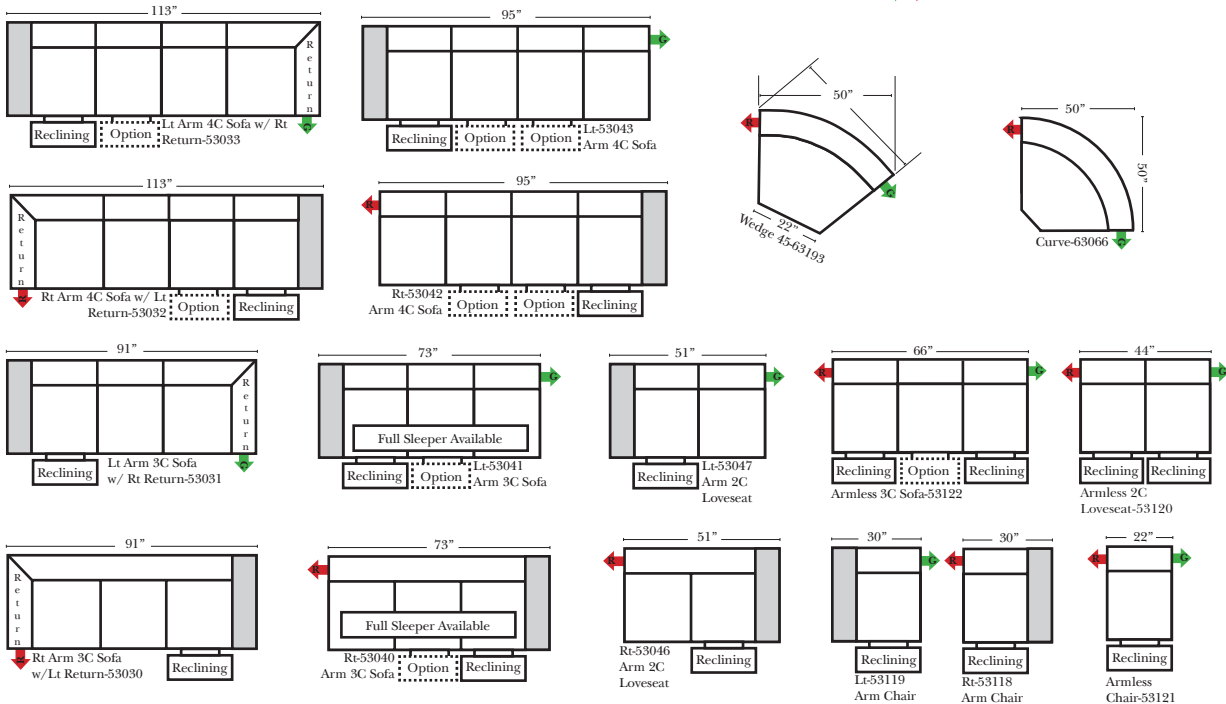

## 90 Degree / L-Shape Sectional

Put Green Arrows with Red Arrows to Create Sectional Groups → ←

**Note:**  
All Dimensions are approximate, if accuracy is crucial, please contact us for validation of the dimensions shown. However, a 1" to 2" variance can still apply due to foam and upholstery.