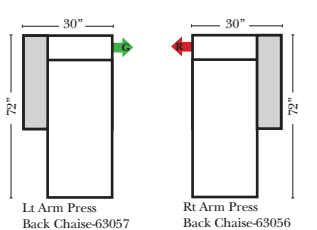

90 Degree / L-Shape Sectional

Put Green Arrows with Red Arrows to Create Sectional Groups → ←

Note:
All Dimensions are approximate, if accuracy is crucial, please contact us for validation of the dimensions shown. However, a 1" to 2" variance can still apply due to foam and upholstery.