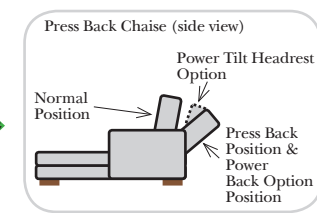

90 Degree / L-Shape Sectional

Put Green Arrows with Red Arrows to Create Sectional Groups → ←

Note:
All Dimensions are approximate, if accuracy is crucial, please contact us for validation of the dimensions shown. However, a 1" to 2" variance can still apply due to foam and upholstery.