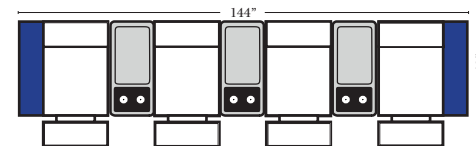

4C Sofa w/3 Large Straight Console Arms-53136