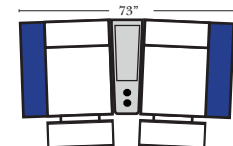

2C Loveseat w/1 Small Wedge Console Arms-53143