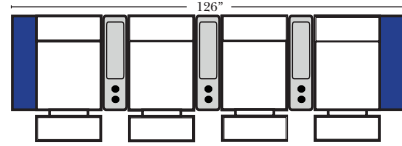

4C Sofa w/3 Small Straight Console Arms-53146