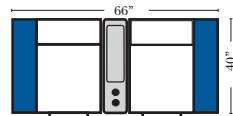

Home Theater Pre-Configured Small Straight & Wedge Consoles

2C Loveseat w/1 Small Straight Console Arm-53142