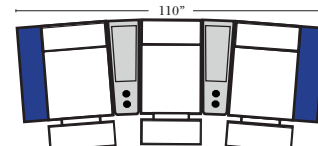

3C Sofa w/2 Small Wedge Console Arms-53141