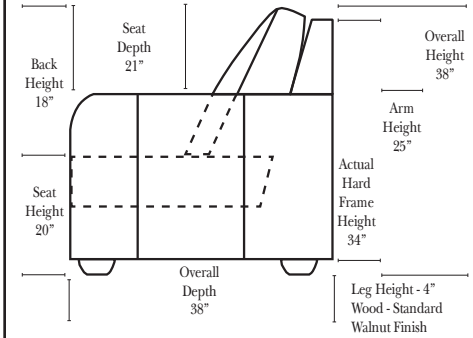

4C Sofa-13002

3C Sofa-13001

2C Loveseat-13004

Chair-13005

Ottoman is 20" High

Ottoman-20013

#### Note:

All Dimensions are approximate, if accuracy is crucial, please contact us for validation of the dimensions shown. However, a 1" to 2" variance can still apply due to foam and upholstery.