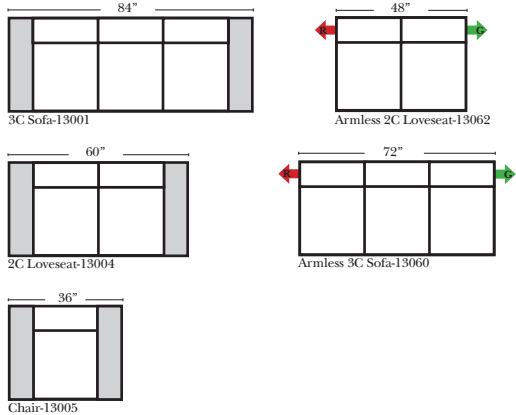

Standard, Armless & Ottomans

Put Green Arrows with Red Arrows to Create Sectional Groups

All Ottomans are 18" High

L-Shape / 90 Degree Sectional

Put Green Arrows with Red Arrows to Create Sectional Groups