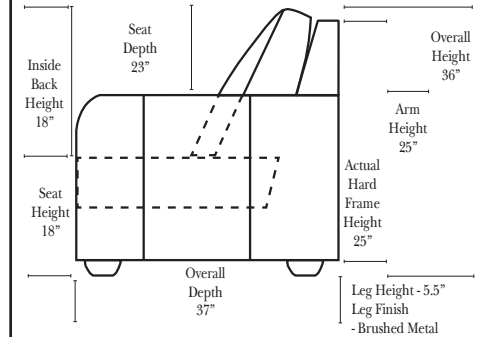

Suggested Configurations

09/01/2019

The Suggested Configurations below are only a sample of what the imagination can create, please enjoy creating the configuration that fits your lifestyle, using the ideas below and from the items on the opposite page.

Specifications & Options

Standard:

- Available in Full & Top Grain Leathers
- Available in Luxury Fabrics
- All Hardwood Frames
- Leg Finish - Brushed Metal

Options Available with No Additional Charge:

- No. 33 Firm Foam

Options that have Additional Charges:

- Add Down Seats & Backs