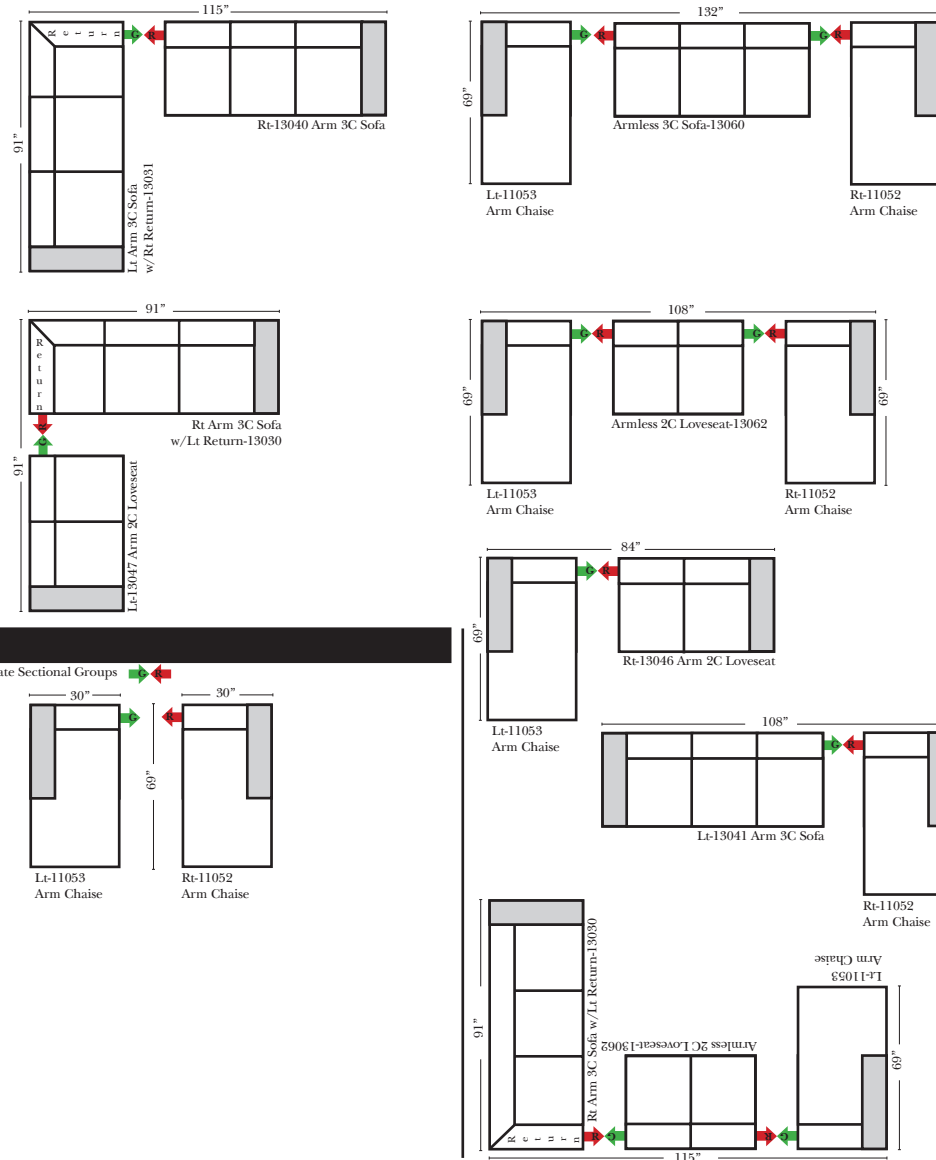

Standard, Armless & Ottomans

Put Green Arrows with Red Arrows to Create Sectional Groups

All Ottomans are 18" High

L-Shape / 90 Degree Sectional

Put Green Arrows with Red Arrows to Create Sectional Groups

Suggested Configurations

09/01/2019

The Suggested Configurations below are only a sample of what the imagination can create, please enjoy creating the configuration that fits your lifestyle, using the ideas below and from the items on the opposite page.

Options that have Additional Charges:

- Add Down Seats & Backs

Sleeper Options : (Sleepers not available at this time)

N/A

Note:

All Dimensions are approximate, if accuracy is crucial, please contact us for validation of the dimensions shown. However, a 1" to 2" variance can still apply due to foam and upholstery.