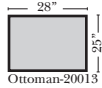

Standard, Armless & Ottomans

Put Green Arrows with Red Arrows to Create Sectional Groups

All Ottomans are 18" High

L-Shape / 90 Degree Sectional

Put Green Arrows with Red Arrows to Create Sectional Groups