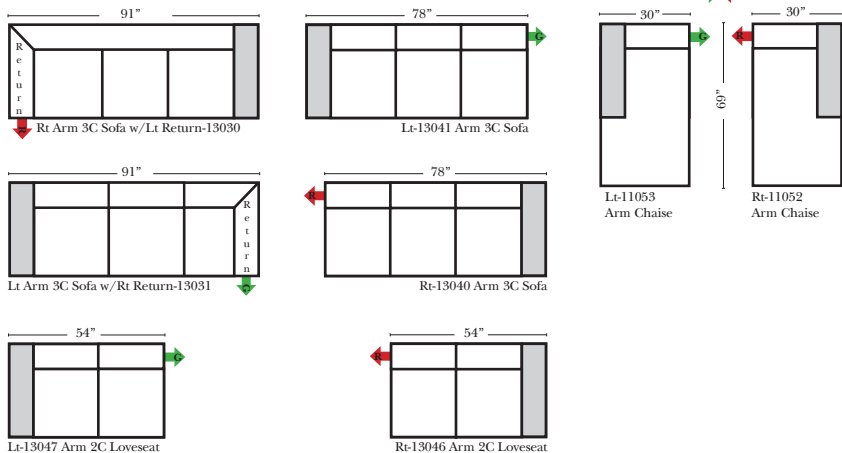

Standard, Armless & Ottomans

Put Green Arrows with Red Arrows to Create Sectional Groups

All Ottomans are 18" High

L-Shape / 90 Degree Sectional

Put Green Arrows with Red Arrows to Create Sectional Groups

Options that have Additional Charges:

- Add Down Seats & Backs

Sleeper Options : (Sleepers not available at this time)

N/A

Note:

All Dimensions are approximate, if accuracy is crucial, please contact us for validation of the dimensions shown. However, a 1" to 2" variance can still apply due to foam and upholstery.