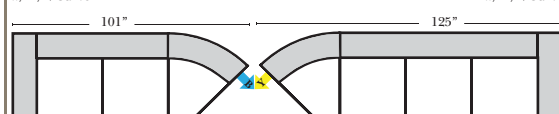

Wedge Ottoman-021

Cocktail Ottoman-017

Storage Cocktail Ottoman-018

All Ottomans are 19" High

Lt-073 Arm 4 Seat Sofa w/ 1/2 Curve

Rt-076 Arm Chair w/ 1/2 Curve

Lt-071 Arm 3 Seat Sofa w/ 1/2 Curve

Rt-074 Arm Loveseat w/ 1/2 Curve

Lt-075 Arm Loveseat w/ 1/2 Curve

1/2 Curve - Armless 3 Seat Sofa - 1/2 Curve-082

Lt-077 Arm Chair w/ 1/2 Curve

1/2 Curve - Armless Loveseat - 1/2 Curve-083

Rt-072 Arm 4 Seat Sofa w/ 1/2 Curve