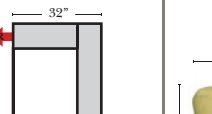

Rt-048 Arm Chair