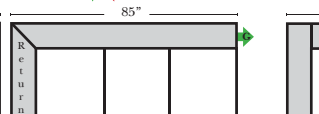

Lt-075 Arm Loveseat w/ 1/2 Curve

1/2 Curve - Armless 3 Seat Sofa - 1/2 Curve-082

Lt-077 Arm Chair w/ 1/2 Curve

1/2 Curve - Armless Loveseat - 1/2 Curve-083

Rt-072 Arm 4 Seat Sofa w/ 1/2 Curve

## L-Shape / 90 Degree Sectional

Put Green Arrows with Red Arrows to Create Sectional Groups

Left Arm 4 Seat Sofa w/ Right Return-033

Right Arm Loveseat w/ Left Return-034

Armless 4 Seat Sofa w/ Rt-038 Return