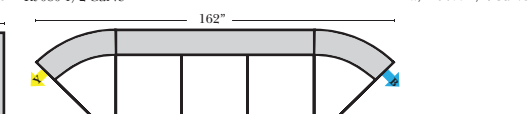

Wedge Ottoman-021

Cocktail Ottoman-017

Storage Cocktail Ottoman-018

All Ottomans are 19" High

Lt-073 Arm 4 Seat Sofa w/ 1/2 Curve

Rt-076 Arm Chair w/ 1/2 Curve

Lt-071 Arm 3 Seat Sofa w/ 1/2 Curve

Rt-074 Arm Loveseat w/ 1/2 Curve

Lt-075 Arm Loveseat w/ 1/2 Curve

1/2 Curve - Armless 3 Seat Sofa - 1/2 Curve-082

Lt-077 Arm Chair w/ 1/2 Curve

1/2 Curve - Armless Loveseat - 1/2 Curve-083

Rt-072 Arm 4 Seat Sofa w/ 1/2 Curve