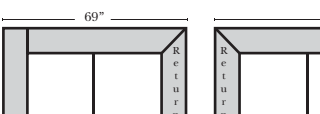

Left Arm Loveseat w/ Right Return-035