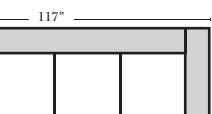

Right Arm 4 Seat Sofa w/ Left Return-032