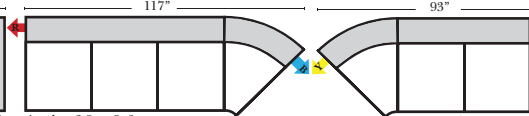

Wedge Ottoman-021

Cocktail Ottoman-017

Storage Cocktail Ottoman-018

All Ottomans are 19" High

Lt-073 Arm 4 Seat Sofa w/ 1/2 Curve

Rt-076 Arm Chair w/ 1/2 Curve

Lt-071 Arm 3 Seat Sofa w/ 1/2 Curve

Rt-074 Arm Loveseat w/ 1/2 Curve

Lt-075 Arm Loveseat w/ 1/2 Curve

1/2 Curve - Armless 3 Seat Sofa - 1/2 Curve-082

Lt-077 Arm Chair w/ 1/2 Curve

1/2 Curve - Armless Loveseat - 1/2 Curve-083

Rt-072 Arm 4 Seat Sofa w/ 1/2 Curve