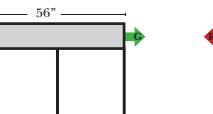

Lt-047 Arm Loveseat