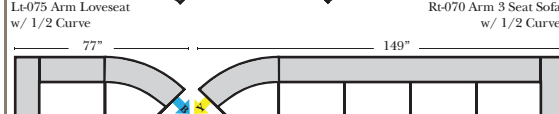

Lt-077 Arm Chair w/ 1/2 Curve