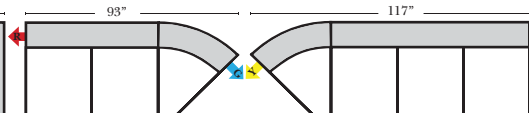

Wedge Ottoman-021

Cocktail Ottoman-017

Storage Cocktail Ottoman-018

All Ottomans are 19" High

Lt-073 Arm 4 Seat Sofa w/ 1/2 Curve

Rt-076 Arm Chair w/ 1/2 Curve

Lt-071 Arm 3 Seat Sofa w/ 1/2 Curve

Rt-074 Arm Loveseat w/ 1/2 Curve

Lt-075 Arm Loveseat w/ 1/2 Curve

1/2 Curve - Armless 3 Seat Sofa - 1/2 Curve-082

Lt-077 Arm Chair w/ 1/2 Curve

1/2 Curve - Armless Loveseat - 1/2 Curve-083

Rt-072 Arm 4 Seat Sofa w/ 1/2 Curve

## L-Shape / 90 Degree Sectional

Put Green Arrows with Red Arrows to Create Sectional Groups

Left Arm 4 Seat Sofa w/ Right Return-033

Right Arm Loveseat w/ Left Return-034

Armless 4 Seat Sofa w/ Rt-038 Return