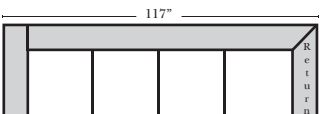

Lt-075 Arm Loveseat w/ 1/2 Curve

1/2 Curve - Armless 3 Seat Sofa - 1/2 Curve-082

Lt-077 Arm Chair w/ 1/2 Curve

1/2 Curve - Armless Loveseat - 1/2 Curve-083

Rt-072 Arm 4 Seat Sofa w/ 1/2 Curve

## L-Shape / 90 Degree Sectional

Put Green Arrows with Red Arrows to Create Sectional Groups

Left Arm 4 Seat Sofa w/ Right Return-033

Right Arm Loveseat w/ Left Return-034

Armless 4 Seat Sofa w/ Rt-038 Return