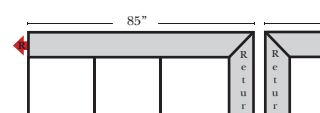

## L-Shape / 90 Degree Sectional

Put Green Arrows with Red Arrows to Create Sectional Groups

Left Arm 4 Seat Sofa w/ Right Return-033

Right Arm Loveseat w/ Left Return-034

Armless 4 Seat Sofa w/ Rt-038 Return

Armless 3 Seat Sofa w/ Lt-037 Return

Lt-047 Arm Loveseat

Rt-048 Arm Chair

Left Arm 3 Seat Sofa w/ Right Return-031

Right Arm 3 Seat Sofa w/ Left Return-030

Armless 3 Seat Sofa w/ Rt-036 Return

Armless 4 Seat Sofa w/ Lt-039 Return