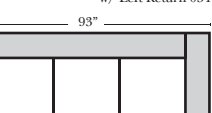

## L-Shape / 90 Degree Sectional

Put Green Arrows with Red Arrows to Create Sectional Groups

Left Arm 4 Seat Sofa w/ Right Return-033

Right Arm Loveseat w/ Left Return-034

Armless 4 Seat Sofa w/ Rt-038 Return

Armless 3 Seat Sofa w/ Lt-037 Return

Lt-047 Arm Loveseat

Rt-048 Arm Chair

Left Arm 3 Seat Sofa w/ Right Return-031

Right Arm 3 Seat Sofa w/ Left Return-030

Armless 3 Seat Sofa w/ Rt-036 Return

Armless 4 Seat Sofa w/ Lt-039 Return