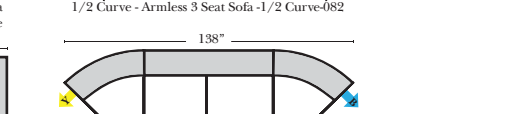

Wedge Ottoman-021

Cocktail Ottoman-017

Storage Cocktail Ottoman-018

All Ottomans are 19" High

Lt-073 Arm 4 Seat Sofa w/ 1/2 Curve

Rt-076 Arm Chair w/ 1/2 Curve

Lt-071 Arm 3 Seat Sofa w/ 1/2 Curve

Rt-074 Arm Loveseat w/ 1/2 Curve

Lt-075 Arm Loveseat w/ 1/2 Curve

1/2 Curve - Armless 3 Seat Sofa - 1/2 Curve-082

Lt-077 Arm Chair w/ 1/2 Curve

1/2 Curve - Armless Loveseat - 1/2 Curve-083

Rt-072 Arm 4 Seat Sofa w/ 1/2 Curve