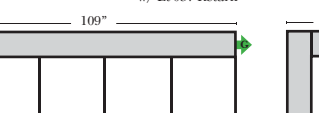

## L-Shape / 90 Degree Sectional

Put Green Arrows with Red Arrows to Create Sectional Groups

Left Arm 4 Seat Sofa w/ Right Return-033

Right Arm Loveseat w/ Left Return-034

Armless 4 Seat Sofa w/ Rt-038 Return

Armless 3 Seat Sofa w/ Lt-037 Return

Lt-047 Arm Loveseat

Rt-048 Arm Chair

Left Arm 3 Seat Sofa w/ Right Return-031

Right Arm 3 Seat Sofa w/ Left Return-030

Armless 3 Seat Sofa w/ Rt-036 Return

Armless 4 Seat Sofa w/ Lt-039 Return