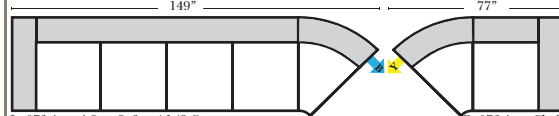

4 Seat Sofa-002

3 Seat Sofa-001

Loveseat-004

Chair-005

Ottoman-013

Storage Ottoman-014

Jumbo Ottoman-015

Storage Jumbo Ottoman-016

Wedge Ottoman-021

Cocktail Ottoman-017

Storage Cocktail Ottoman-018

All Ottomans are 19" High

Lt-073 Arm 4 Seat Sofa w/ 1/2 Curve

Rt-076 Arm Chair w/ 1/2 Curve

Lt-071 Arm 3 Seat Sofa w/ 1/2 Curve

Rt-074 Arm Loveseat w/ 1/2 Curve

Lt-075 Arm Loveseat w/ 1/2 Curve

1/2 Curve - Armless 3 Seat Sofa - 1/2 Curve-082

Lt-077 Arm Chair w/ 1/2 Curve

1/2 Curve - Armless Loveseat - 1/2 Curve-083

Rt-072 Arm 4 Seat Sofa w/ 1/2 Curve

## L-Shape / 90 Degree Sectional

Put Green Arrows with Red Arrows to Create Sectional Groups

Left Arm 4 Seat Sofa w/ Right Return-033

Right Arm Loveseat w/ Left Return-034

Armless 4 Seat Sofa w/ Rt-038 Return