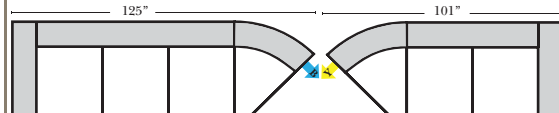

Wedge Ottoman-021

Cocktail Ottoman-017

Storage Cocktail Ottoman-018

All Ottomans are 19" High

Lt-073 Arm 4 Seat Sofa w/ 1/2 Curve

Rt-076 Arm Chair w/ 1/2 Curve

Lt-071 Arm 3 Seat Sofa w/ 1/2 Curve

Rt-074 Arm Loveseat w/ 1/2 Curve

Lt-075 Arm Loveseat w/ 1/2 Curve

1/2 Curve - Armless 3 Seat Sofa - 1/2 Curve-082

Lt-077 Arm Chair w/ 1/2 Curve

1/2 Curve - Armless Loveseat - 1/2 Curve-083

Rt-072 Arm 4 Seat Sofa w/ 1/2 Curve