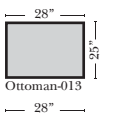

Ottoman-013