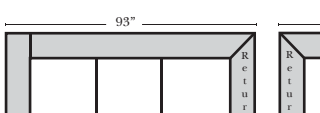

Lt-075 Arm Loveseat w/ 1/2 Curve

1/2 Curve - Armless 3 Seat Sofa - 1/2 Curve-082

Lt-077 Arm Chair w/ 1/2 Curve

1/2 Curve - Armless Loveseat - 1/2 Curve-083

Rt-072 Arm 4 Seat Sofa w/ 1/2 Curve

## L-Shape / 90 Degree Sectional

Put Green Arrows with Red Arrows to Create Sectional Groups

Left Arm 4 Seat Sofa w/ Right Return-033

Right Arm Loveseat w/ Left Return-034

Armless 4 Seat Sofa w/ Rt-038 Return

Armless 3 Seat Sofa w/ Lt-037 Return

Lt-047 Arm Loveseat

Rt-048 Arm Chair

Left Arm 3 Seat Sofa w/ Right Return-031

Right Arm 3 Seat Sofa w/ Left Return-030

Armless 3 Seat Sofa w/ Rt-036 Return

Armless 4 Seat Sofa w/ Lt-039 Return