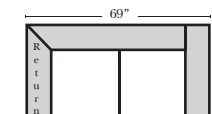

Lt-075 Arm Loveseat w/ 1/2 Curve

1/2 Curve - Armless 3 Seat Sofa - 1/2 Curve-082

Lt-077 Arm Chair w/ 1/2 Curve

1/2 Curve - Armless Loveseat - 1/2 Curve-083

Rt-072 Arm 4 Seat Sofa w/ 1/2 Curve

## L-Shape / 90 Degree Sectional

Put Green Arrows with Red Arrows to Create Sectional Groups

Left Arm 4 Seat Sofa w/ Right Return-033

Right Arm Loveseat w/ Left Return-034

Armless 4 Seat Sofa w/ Rt-038 Return