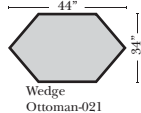

Wedge Ottoman-021

Cocktail Ottoman-017

Storage Cocktail Ottoman-018

All Ottomans are 19" High

Lt-073 Arm 4 Seat Sofa w/ 1/2 Curve

Rt-076 Arm Chair w/ 1/2 Curve

Lt-071 Arm 3 Seat Sofa w/ 1/2 Curve

Rt-074 Arm Loveseat w/ 1/2 Curve