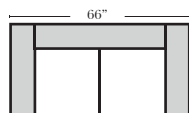

Loveseat-004