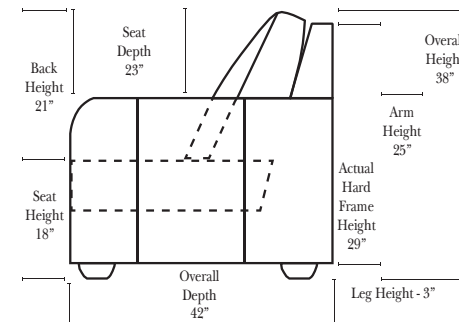

Standard

(All 4 seat items ship as one piece if stationary, two pieces if motion installed)

07/06/2012

3 Seat Sofa-001

Loveseat-004

Chair-005

Push Back Recliner-012

Ottoman-013

Ottoman is 18" high

Features

Standard:

- Available in Full & Top Grain Leathers
- All Hardwood Frames
- Nailheads - Small Antique Touching
- Leg Color - Walnut

Options Available with No Additional Charge:

Note:

All Dimensions are approximate, if accuracy is crucial, please contact us for validation of the dimensions shown. However, a 1" to 2" variance can still apply due to foam and upholstery.