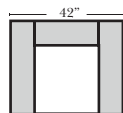

Standard

(All 4 seat items ship as one piece if stationary, two pieces if motion installed)

07/06/2012

3 Seat Sofa-001

Loveseat-004

Chair-005

Push Back Recliner-012

Ottoman-013

Ottoman is 18" high

Features

Standard:

- Available in Full & Top Grain Leathers
- All Hardwood Frames
- Nailheads - Small Antique Touching
- Leg Color - Walnut

Options Available with No Additional Charge:

Note:

All Dimensions are approximate, if accuracy is crucial, please contact us for validation of the dimensions shown. However, a 1" to 2" variance can still apply due to foam and upholstery.