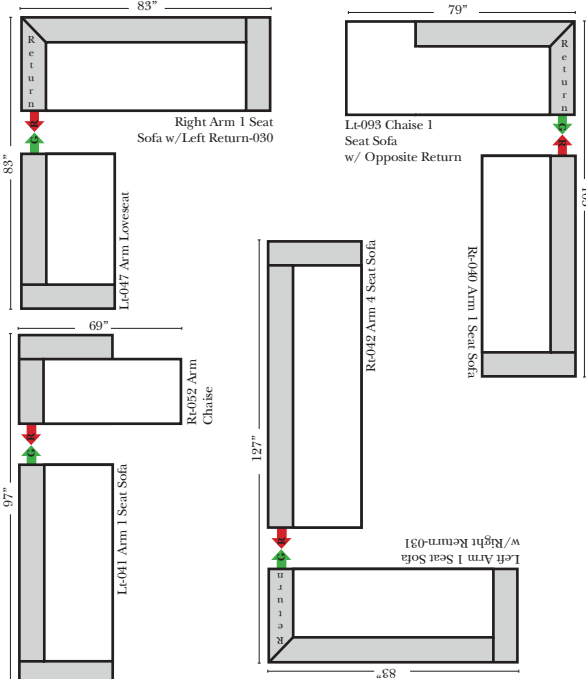

## Chaise & Return Chaise

Put Green Arrows with Red Arrows to Create Sectional Groups

Green Arrows with Red Arrows to mix with some of the L-Shaped pieces.

## Suggested Configurations

### Note:

All Dimensions are approximate, if accuracy is crucial, please contact us for validation of the dimensions shown. However, a 1" to 2" variance can still apply due to foam and upholstery.

## L-Shape / 90 Degree Sectional

(All 4 seat items ship as one piece if stationary, two pieces if motion installed)