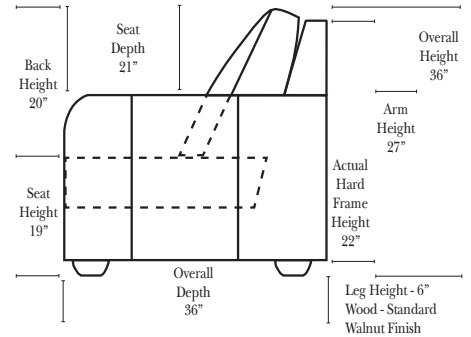

Suggested Configurations