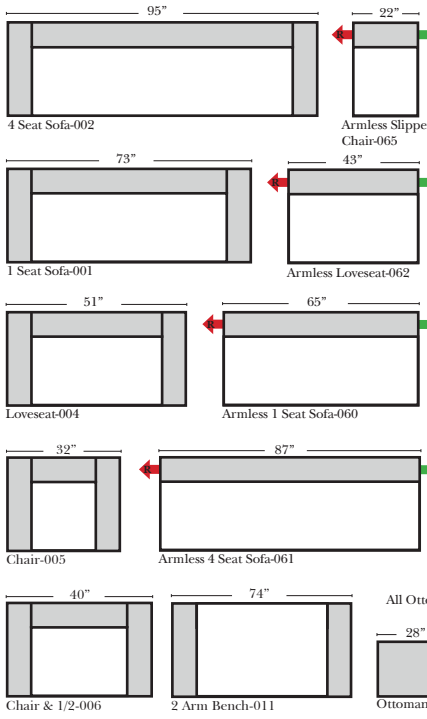

## Chaise & Return Chaise

Put Green Arrows with Red Arrows to Create Sectional Groups

Green Arrows with Red Arrows to mix with some of the L-Shaped pieces.

### Note:

All Dimensions are approximate, if accuracy is crucial, please contact us for validation of the dimensions shown. However, a 1" to 2" variance can still apply due to foam and upholstery.

## L-Shape / 90 Degree Sectional

(All 4 seat items ship as one piece if stationary, two pieces if motion installed)