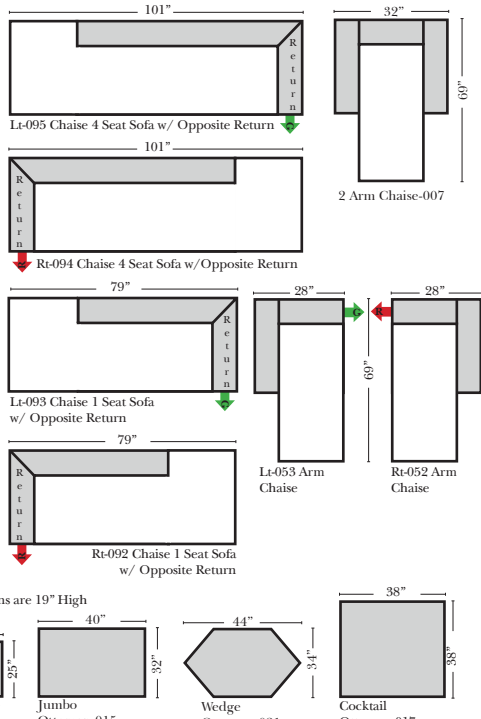

## Chaise & Return Chaise

Put Green Arrows with Red Arrows to Create Sectional Groups

Green Arrows with Red Arrows to mix with some of the L-Shaped pieces.

### Note:

All Dimensions are approximate, if accuracy is crucial, please contact us for validation of the dimensions shown. However, a 1" to 2" variance can still apply due to foam and upholstery.

## L-Shape / 90 Degree Sectional

(All 4 seat items ship as one piece if stationary, two pieces if motion installed)