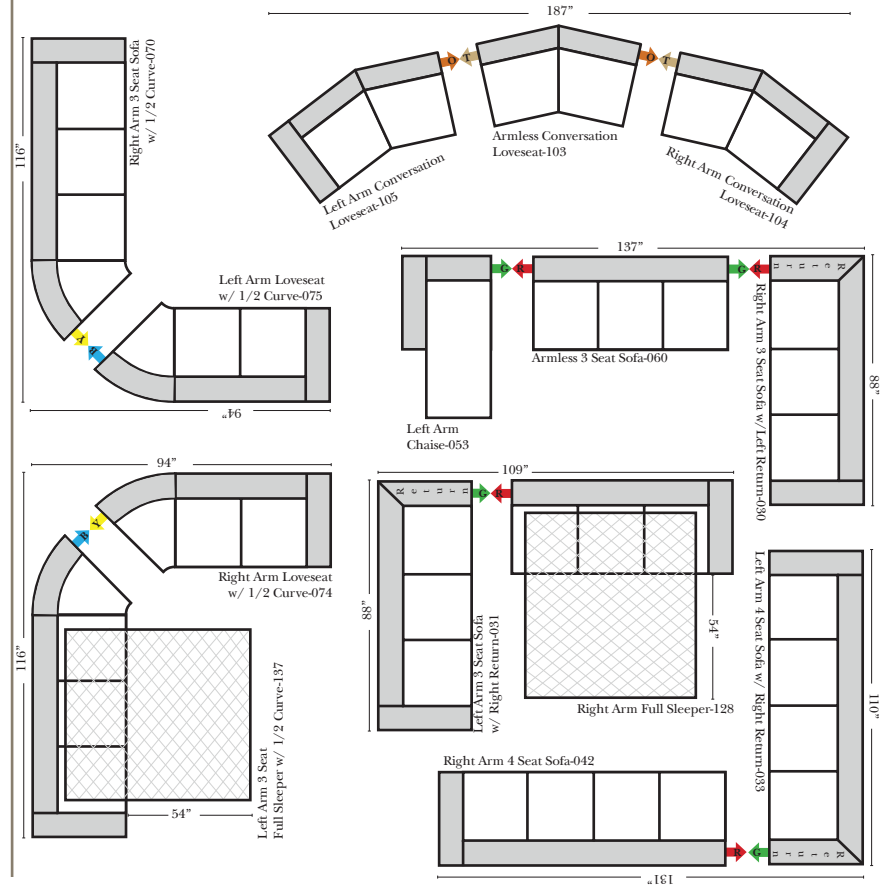

L-Shape / 90 Degree Sectional (All 4 seat items ship as one piece if stationary, two pieces if motion installed)

Note:

All Dimensions are approximate, if accuracy is crucial, please contact us for validation of the dimensions shown. However, a 1" to 2" variance can still apply due to foam and upholstery.

Chaise & Conversation Sectionals

Put Green Arrows with Red Arrows to Create Sectional Groups
Put Orange Arrows with Tan Arrows to Create Sectional Groups

Sleepers

Put Green Arrows with Red Arrows to Create Sectional Groups
Put Blue Arrows with Yellow Arrows to Create Sectional Groups

Suggested Configurations

07/06/2012

The Suggested Configurations below are only a sample of what the imagination can create, please enjoy creating the configuration that fits your lifestyle, using the ideas below and from the items on the opposite page.