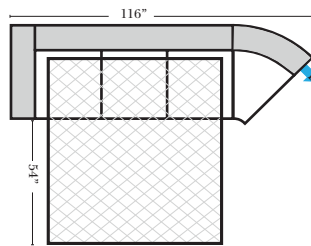

Sleepers

Put Green Arrows with Red Arrows to Create Sectional Groups
Put Blue Arrows with Yellow Arrows to Create Sectional Groups