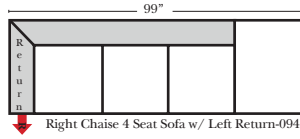

Chaise & Conversation Sectionals

Put Green Arrows with Red Arrows to Create Sectional Groups
Put Orange Arrows with Tan Arrows to Create Sectional Groups