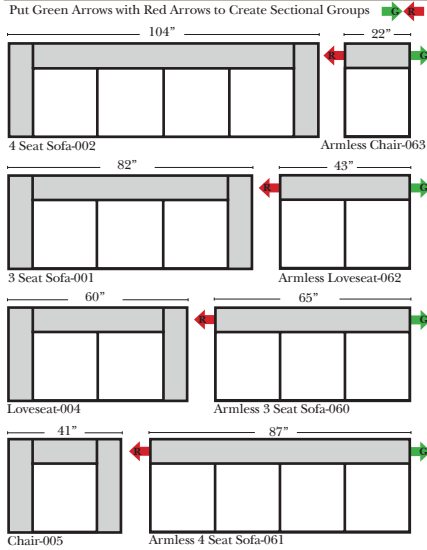

Standard & Armless (All 4 seat items ship as one piece if stationary, two pieces if motion installed)