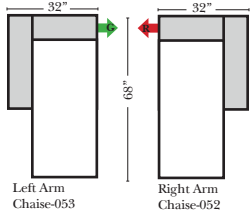

Chaise & Conversation Sectionals

Put Green Arrows with Red Arrows to Create Sectional Groups
Put Orange Arrows with Tan Arrows to Create Sectional Groups