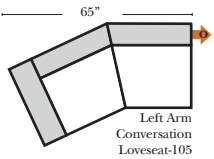

Chaise & Conversation Sectionals

Put Green Arrows with Red Arrows to Create Sectional Groups
Put Orange Arrows with Tan Arrows to Create Sectional Groups