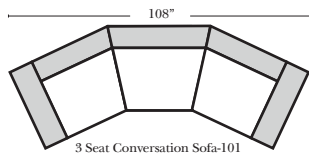

Chaise & Conversation Sectionals

Put Green Arrows with Red Arrows to Create Sectional Groups
Put Orange Arrows with Tan Arrows to Create Sectional Groups