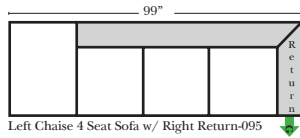

Chaise & Conversation Sectionals

Put Green Arrows with Red Arrows to Create Sectional Groups
Put Orange Arrows with Tan Arrows to Create Sectional Groups