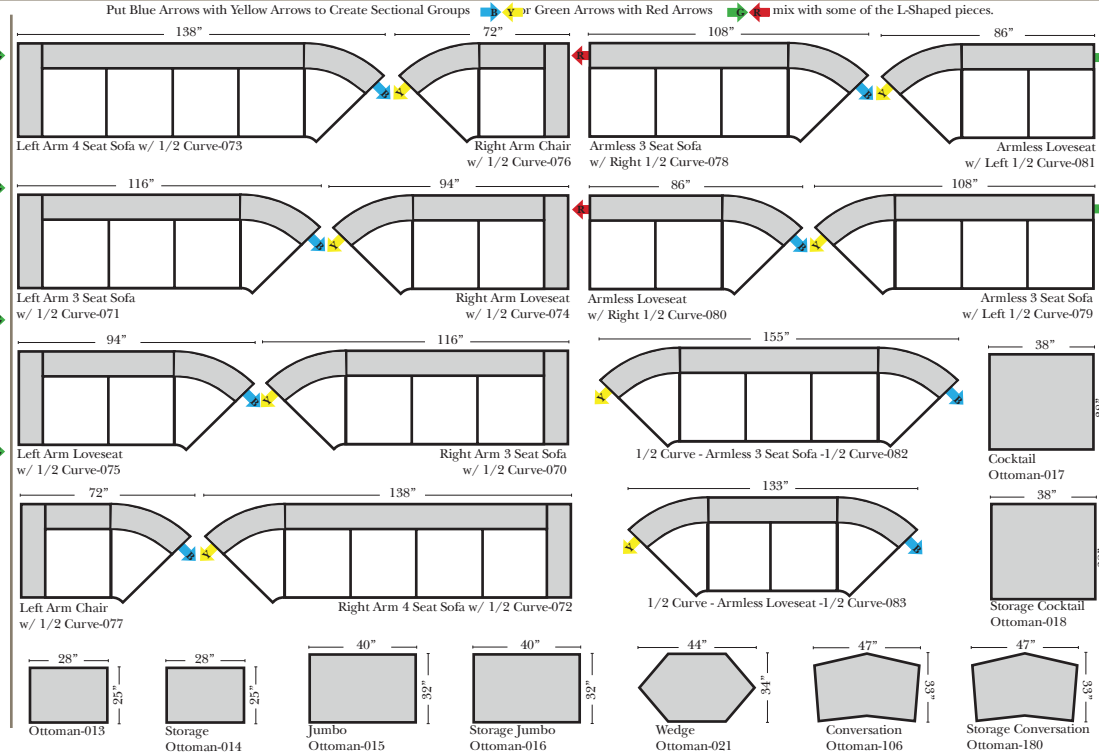

Standard & Armless (All 4 seat items ship as one piece if stationary, two pieces if motion installed)

Features

- Standard:**
- Available in Full & Top Grain Leathers
 - Available in Luxury Fabrics
 - All Hardwood Frames
 - Legs are standard as Walnut color, available in Cherry, Espresso, Honey Oak, & Natural

- Options:**
- Down Seats & Backs (additional Charge)
 - No. 33 Firm Foam

- Sleeper Options:** (All the below options are at additional charges)
- Full Sleeper available w/ Standard Mattress
 - Deluxe Innerspring Mattress: Full
 - Air Dream Coil Mattress: Full Only

L-Shape / 90 Degree Sectional (All 4 seat items ship as one piece if stationary, two pieces if motion installed)

Note:

All Dimensions are approximate, if accuracy is crucial, please contact us for validation of the dimensions shown. However, a 1" to 2" variance can still apply due to foam and upholstery.

Chaise & Conversation Sectionals

Put Green Arrows with Red Arrows to Create Sectional Groups
Put Orange Arrows with Tan Arrows to Create Sectional Groups

Sleepers

Put Green Arrows with Red Arrows to Create Sectional Groups
Put Blue Arrows with Yellow Arrows to Create Sectional Groups