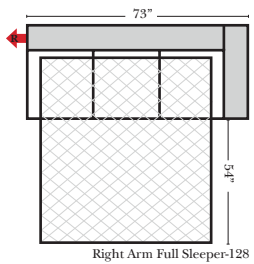

Sleepers

Put Green Arrows with Red Arrows to Create Sectional Groups
Put Blue Arrows with Yellow Arrows to Create Sectional Groups