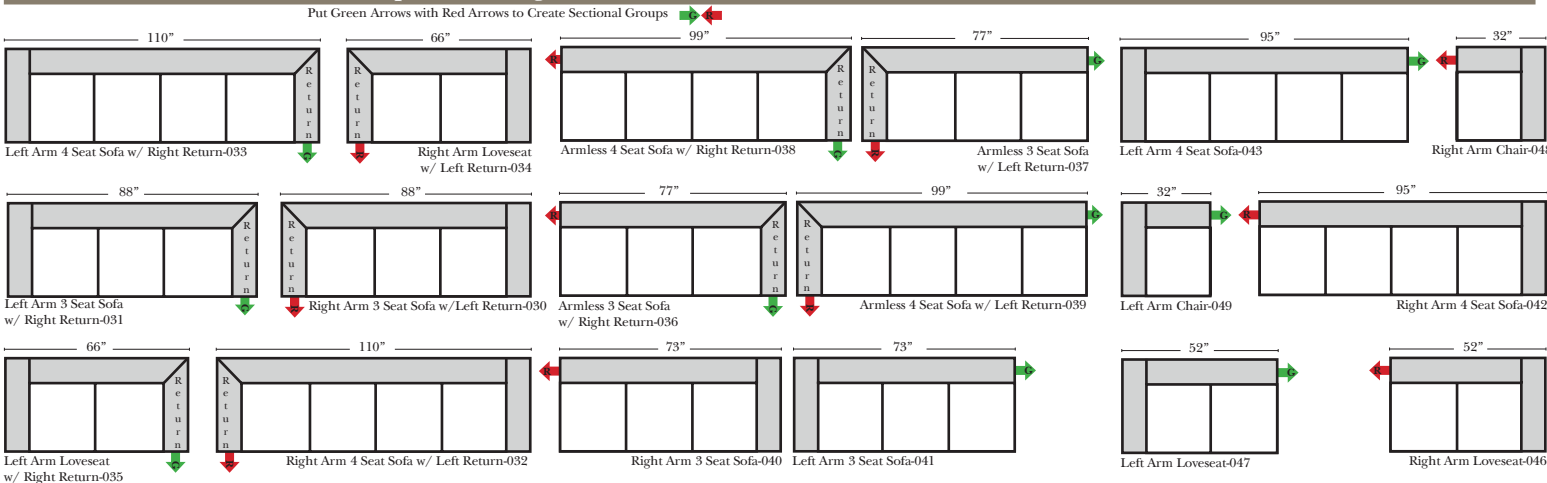

Standard & Armless (All 4 seat items ship as one piece if stationary, two pieces if motion installed)

Features

- Standard:**
- Available in Full & Top Grain Leathers
 - Available in Luxury Fabrics
 - All Hardwood Frames
 - Legs are standard as Walnut color, available in Cherry, Espresso, Honey Oak, & Natural

- Options:**
- Down Seats & Backs (additional Charge)
 - No. 33 Firm Foam

- Sleeper Options:** (All the below options are at additional charges)
- Full Sleeper available w/ Standard Mattress
 - Deluxe Innerspring Mattress: Full
 - Air Dream Coil Mattress: Full Only

L-Shape / 90 Degree Sectional (All 4 seat items ship as one piece if stationary, two pieces if motion installed)

Note:

All Dimensions are approximate, if accuracy is crucial, please contact us for validation of the dimensions shown. However, a 1" to 2" variance can still apply due to foam and upholstery.