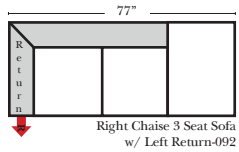

Chaise & Conversation Sectionals

Put Green Arrows with Red Arrows to Create Sectional Groups
Put Orange Arrows with Tan Arrows to Create Sectional Groups