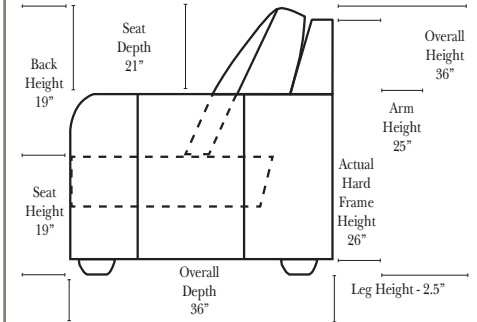

Standard & Armless (All 4 seat items ship as one piece if stationary, two pieces if motion installed)