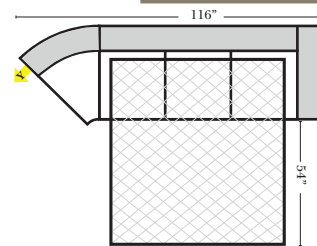

Sleepers

Put Green Arrows with Red Arrows to Create Sectional Groups
Put Blue Arrows with Yellow Arrows to Create Sectional Groups