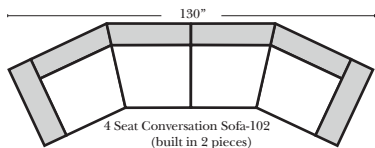

Chaise & Conversation Sectionals

Put Green Arrows with Red Arrows to Create Sectional Groups
Put Orange Arrows with Tan Arrows to Create Sectional Groups