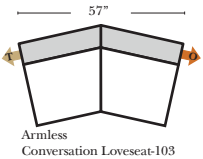

Chaise & Conversation Sectionals

Put Green Arrows with Red Arrows to Create Sectional Groups
Put Orange Arrows with Tan Arrows to Create Sectional Groups