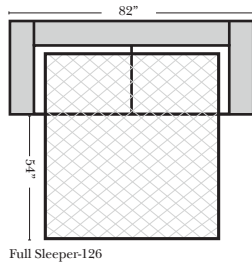

Sleepers

Put Green Arrows with Red Arrows to Create Sectional Groups
Put Blue Arrows with Yellow Arrows to Create Sectional Groups