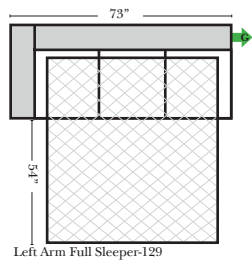

Sleepers

Put Green Arrows with Red Arrows to Create Sectional Groups
Put Blue Arrows with Yellow Arrows to Create Sectional Groups