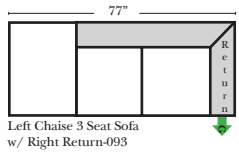

Chaise & Conversation Sectionals

Put Green Arrows with Red Arrows to Create Sectional Groups
Put Orange Arrows with Tan Arrows to Create Sectional Groups