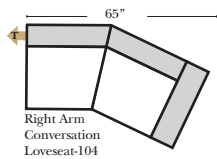

Chaise & Conversation Sectionals

Put Green Arrows with Red Arrows to Create Sectional Groups
Put Orange Arrows with Tan Arrows to Create Sectional Groups