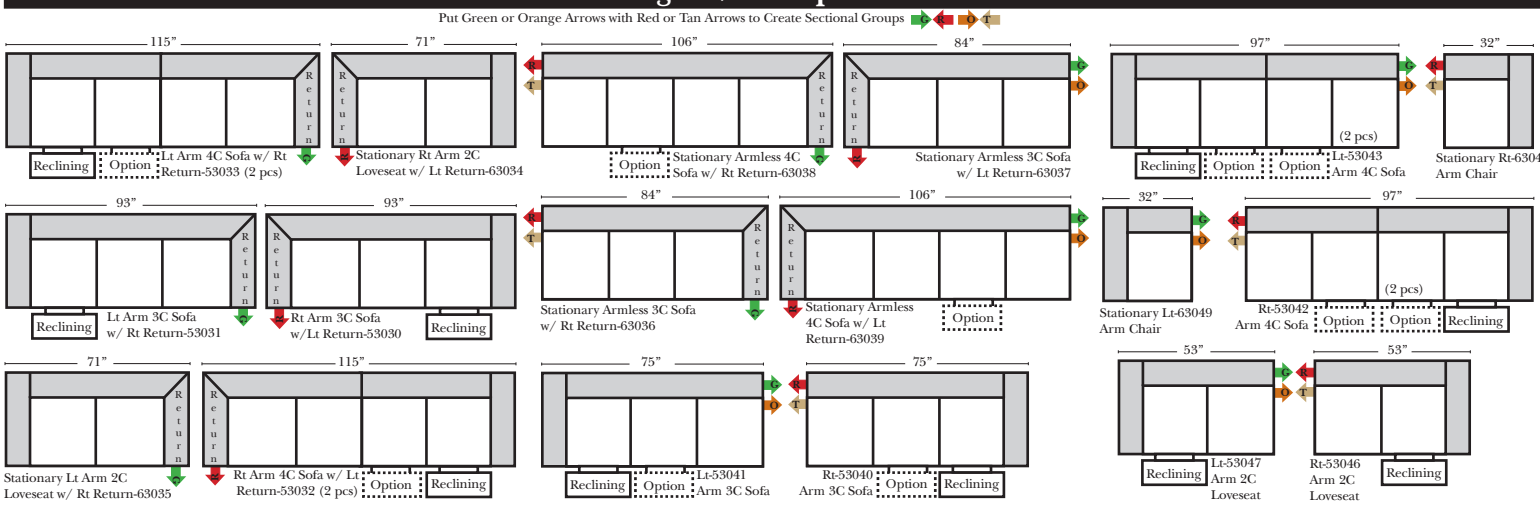

Standard / Armless

2-Piece Curve Sectional

Standards & Options

- Standard:**
- Available in Full & Top Grain Leathers
 - Available in Luxury Fabrics
 - All Hardwood Frames
 - Nail Heads
 - Wood Leg Finish - Walnut Finish (Stationary Only)
- Options: (No Additional Charge)**
- No. 33 Firm Foam
 - Wood Leg - Cherry, Chocolate, Espresso, Honey Oak, Shadow (Stationary Only)

- Options: (Additional Charges Apply)**
- Console Table - Standard as Espresso finish (N/C Option is Honey Oak finish)
 - Metal Cup Holder (MCH) - Standard Finish is Silver (N/C Option is Black or Hammered Antique Finish)
 - Electronic Cup Holder (ECH) (Console Arms Only) (Available with Motorized Reclining Seats only)
 - Center Seat Recliner (Option)
 - Motorized Recliner Mechanism
 - Swivel Recliner Base (2 Arm Recliner Only)
 - Swivel Glider Mechanism (2 Arm Recliner Only)
 - Glider Mechanism Only (2 Arm Recliner Only)
 - Lift Chair Dual Motor Mechanism (2 Arm Recliner Only)
 - Upholstered Swivel Base (2 Arm Recliner Only)
 - Motorized 180° Swivel Glider (2 Arm Recliner Only)

- Sleeper Options: (Additional charges apply)**
- Full Sleeper available w/Standard Mattress
 - Deluxe Innerspring Mattress: Full
 - Air Dream Coil Mattress: Full Only

Note:
All Dimensions are approximate, if accuracy is crucial, please contact us for validation of the dimensions shown. However, a 1" to 2" variance can still apply due to foam and upholstery.

All items on these pages are available as Stationary (Non-Reclining)

90 Degree / L-Shape Sectional

Bumper / Return Chaise & Conversation Sofas

Put Green Arrows with Red Arrows to Create Sectional Groups
Put Orange Arrows with Tan Arrows to Create Sectional Groups