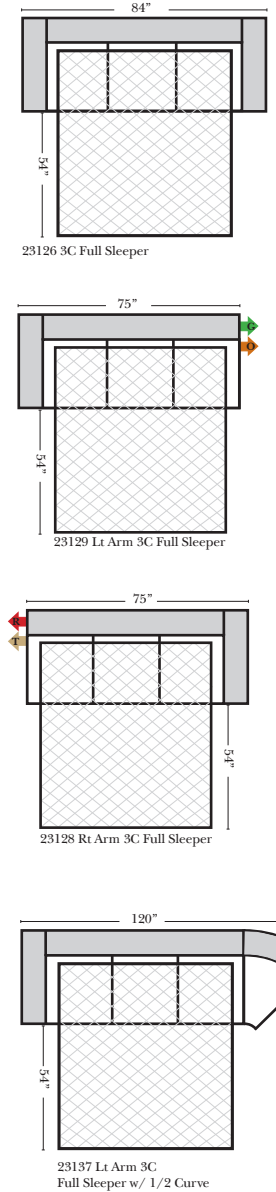

Bumper / Return Chaise & Conversation Sofas

Put Green Arrows with Red Arrows to Create Sectional Groups
Put Orange Arrows with Tan Arrows to Create Sectional Groups

Put Blue Arrows with Yellow Arrows to Create Sectional Groups

Sleepers

Suggested Configurations

The Suggested Configurations below are only a sample of what the imagination can create, please enjoy creating the configuration that fits your lifestyle, using the ideas below and from the items on the opposite page.

Sleepers (cont.)