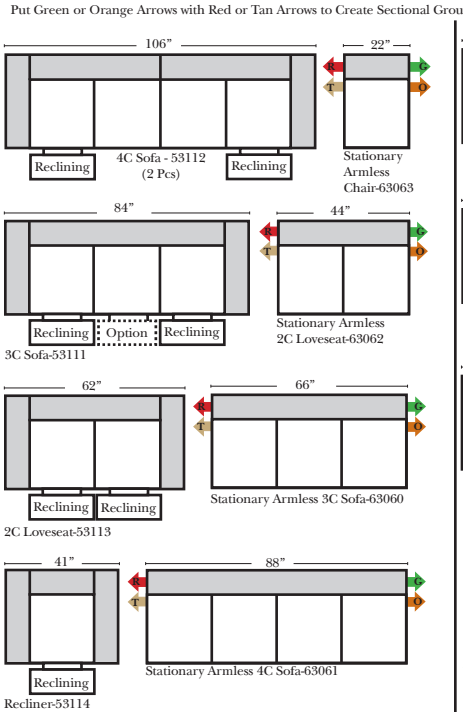

Standard / Armless

2-Piece Curve Sectional

Standards & Options

- Standard:**
- Available in Full & Top Grain Leathers
 - Available in Luxury Fabrics
 - All Hardwood Frames
 - Nail Heads
 - Wood Leg Finish - Walnut Finish (Stationary Only)
- Options: (No Additional Charge)**
- No. 33 Firm Foam
 - Wood Leg - Cherry, Chocolate, Espresso, Honey Oak, Shadow (Stationary Only)

- Options: (Additional Charges Apply)**
- Console Table - Standard as Espresso finish (N/C Option is Honey Oak finish)
 - Metal Cup Holder (MCH) - Standard Finish is Silver (N/C Option is Black or Hammered Antique Finish)
 - Electronic Cup Holder (ECH) (Console Arms Only) (Available with Motorized Reclining Seats only)
 - Center Seat Recliner (Option)
 - Motorized Recliner Mechanism
 - Swivel Recliner Base (2 Arm Recliner Only)
 - Swivel Glider Mechanism (2 Arm Recliner Only)
 - Glider Mechanism Only (2 Arm Recliner Only)
 - Lift Chair Dual Motor Mechanism (2 Arm Recliner Only)
 - Upholstered Swivel Base (2 Arm Recliner Only)
 - Motorized 180° Swivel Glider (2 Arm Recliner Only)

- Sleeper Options: (Additional charges apply)**
- Full Sleeper available w/Standard Mattress
 - Deluxe Innerspring Mattress: Full
 - Air Dream Coil Mattress: Full Only

Note:
All Dimensions are approximate, if accuracy is crucial, please contact us for validation of the dimensions shown. However, a 1" to 2" variance can still apply due to foam and upholstery.

All items on these pages are available as Stationary (Non-Reclining)

90 Degree / L-Shape Sectional

Bumper / Return Chaise & Conversation Sofas

Put Green Arrows with Red Arrows to Create Sectional Groups
Put Orange Arrows with Tan Arrows to Create Sectional Groups