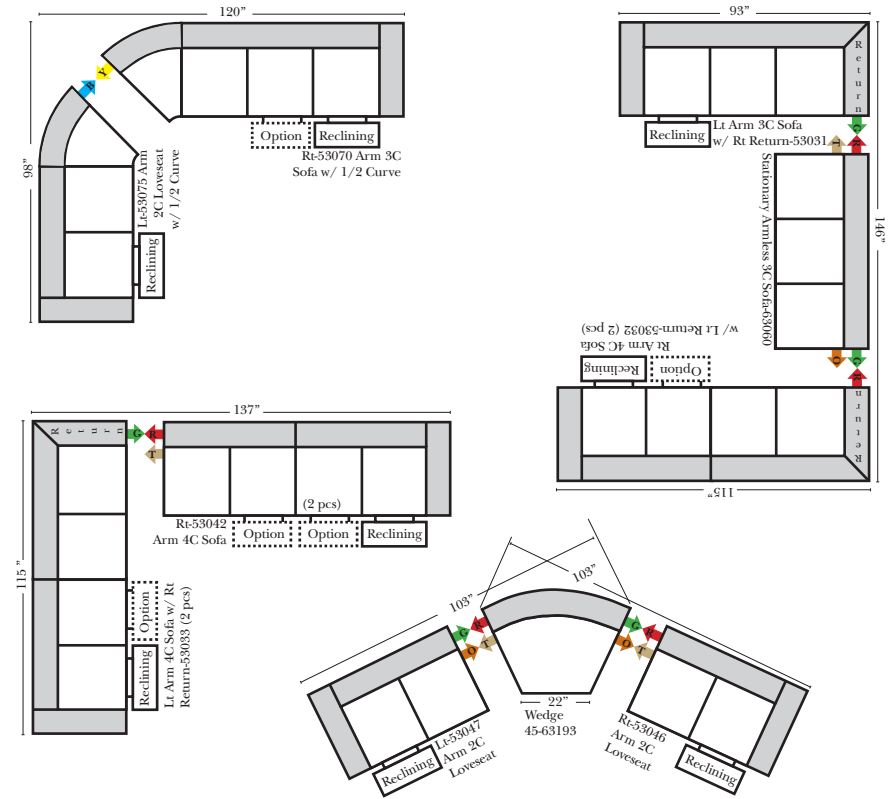

- Sleeper Options: (Additional charges apply)**
- Full Sleeper available w/Standard Mattress
 - Deluxe Innerspring Mattress: Full
 - Air Dream Coil Mattress: Full Only

Note:
All Dimensions are approximate, if accuracy is crucial, please contact us for validation of the dimensions shown. However, a 1" to 2" variance can still apply due to foam and upholstery.

All items on these pages are available as Stationary (Non-Reclining)

90 Degree / L-Shape Sectional

Bumper / Return Chaise & Conversation Sofas

Put Green Arrows with Red Arrows to Create Sectional Groups
Put Orange Arrows with Tan Arrows to Create Sectional Groups

Put Blue Arrows with Yellow Arrows to Create Sectional Groups

Sleepers

Suggested Configurations

The Suggested Configurations below are only a sample of what the imagination can create, please enjoy creating the configuration that fits your lifestyle, using the ideas below and from the items on the opposite page.