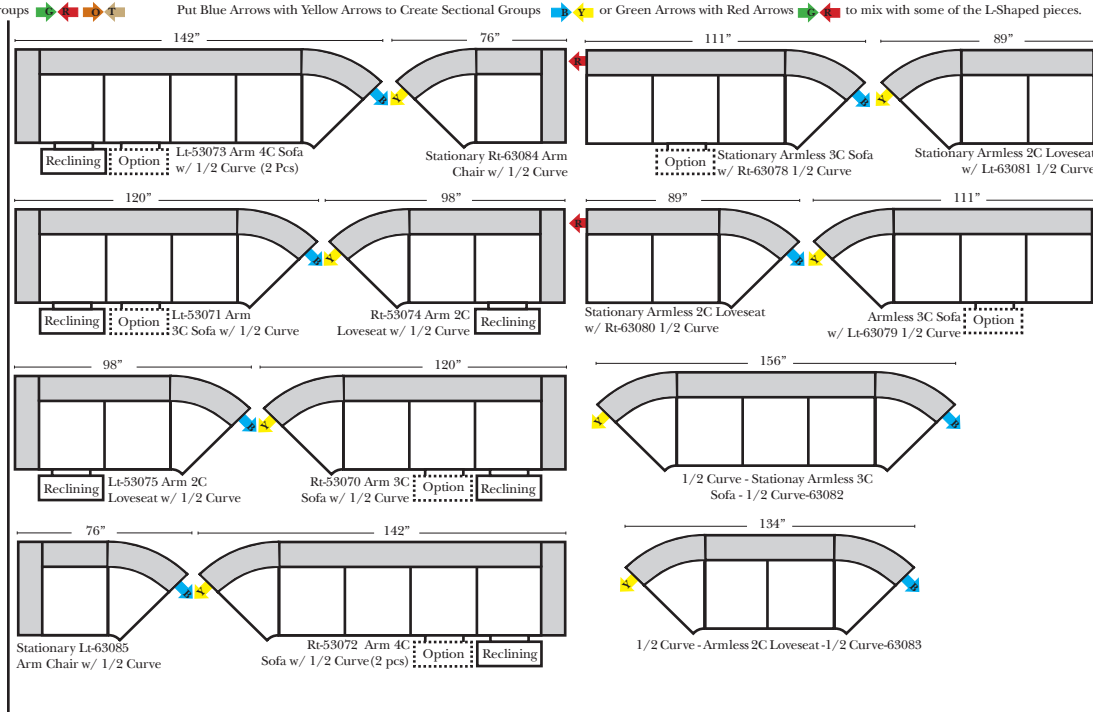

Standard / Armless

2-Piece Curve Sectional

Standards & Options

- Standard:**
- Available in Full & Top Grain Leathers
 - Available in Luxury Fabrics
 - All Hardwood Frames
 - Nail Heads
 - Wood Leg Finish - Walnut Finish (Stationary Only)
- Options: (No Additional Charge)**
- No. 33 Firm Foam
 - Wood Leg - Cherry, Chocolate, Espresso, Honey Oak, Shadow (Stationary Only)

- Options: (Additional Charges Apply)**
- Console Table - Standard as Espresso finish (N/C Option is Honey Oak finish)
 - Metal Cup Holder (MCH) - Standard Finish is Silver (N/C Option is Black or Hammered Antique Finish)
 - Electronic Cup Holder (ECH) (Console Arms Only) (Available with Motorized Reclining Seats only)
 - Center Seat Recliner (Option)
 - Motorized Recliner Mechanism
 - Swivel Recliner Base (2 Arm Recliner Only)
 - Swivel Glider Mechanism (2 Arm Recliner Only)
 - Glider Mechanism Only (2 Arm Recliner Only)
 - Lift Chair Dual Motor Mechanism (2 Arm Recliner Only)
 - Upholstered Swivel Base (2 Arm Recliner Only)
 - Motorized 180° Swivel Glider (2 Arm Recliner Only)

- Sleeper Options: (Additional charges apply)**
- Full Sleeper available w/Standard Mattress
 - Deluxe Innerspring Mattress: Full
 - Air Dream Coil Mattress: Full Only

Note:
All Dimensions are approximate, if accuracy is crucial, please contact us for validation of the dimensions shown. However, a 1" to 2" variance can still apply due to foam and upholstery.

All items on these pages are available as Stationary (Non-Reclining)

90 Degree / L-Shape Sectional

Bumper / Return Chaise & Conversation Sofas

Put Green Arrows with Red Arrows to Create Sectional Groups
Put Orange Arrows with Tan Arrows to Create Sectional Groups