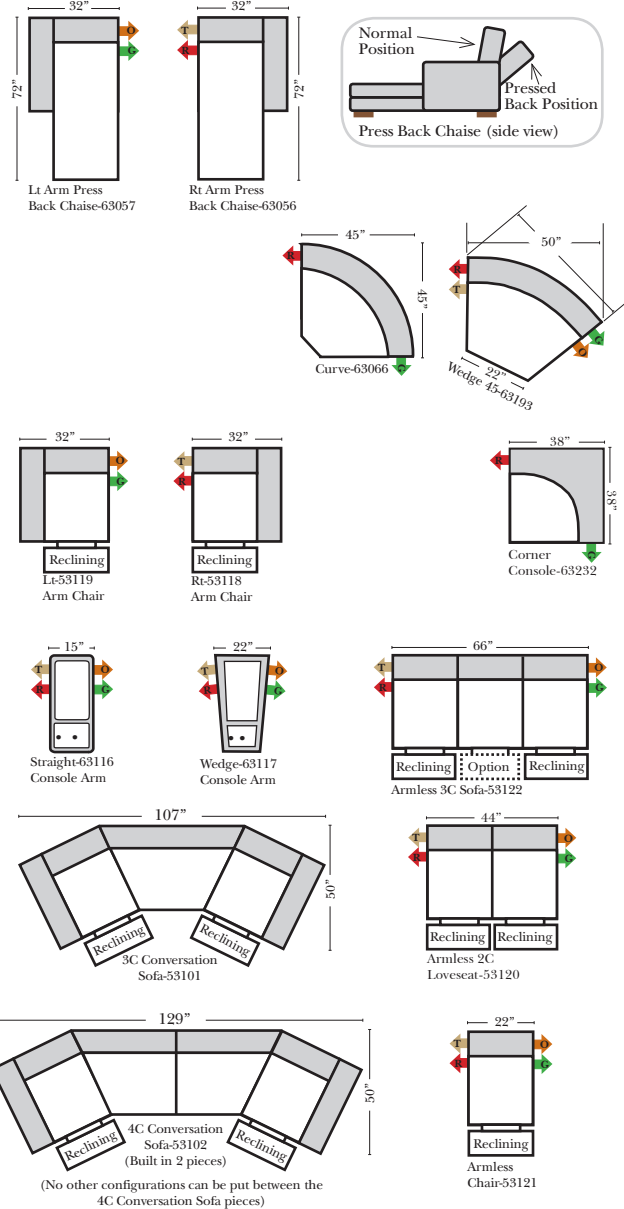

- Sleeper Options: (Additional charges apply)**
- Full Sleeper available w/Standard Mattress
 - Deluxe Innerspring Mattress: Full
 - Air Dream Coil Mattress: Full Only

Note:
All Dimensions are approximate, if accuracy is crucial, please contact us for validation of the dimensions shown. However, a 1" to 2" variance can still apply due to foam and upholstery.

All items on these pages are available as Stationary (Non-Reclining)

90 Degree / L-Shape Sectional

Bumper / Return Chaise & Conversation Sofas

Put Green Arrows with Red Arrows to Create Sectional Groups
Put Orange Arrows with Tan Arrows to Create Sectional Groups

Put Blue Arrows with Yellow Arrows to Create Sectional Groups

Sleepers

Suggested Configurations

The Suggested Configurations below are only a sample of what the imagination can create, please enjoy creating the configuration that fits your lifestyle, using the ideas below and from the items on the opposite page.