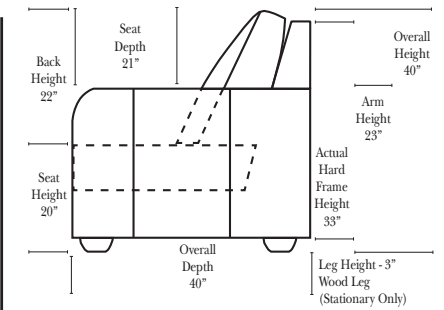

Standard / Armless

2-Piece Curve Sectional

Standards & Options

- Standard:**
- Available in Full & Top Grain Leathers
 - Available in Luxury Fabrics
 - All Hardwood Frames
 - Nail Heads
 - Wood Leg Finish - Walnut Finish (Stationary Only)
- Options: (No Additional Charge)**
- No. 33 Firm Foam
 - Wood Leg - Cherry, Chocolate, Espresso, Honey Oak, Shadow (Stationary Only)

- Sleeper Options: (Additional charges apply)**
- Full Sleeper available w/Standard Mattress
 - Deluxe Innerspring Mattress: Full
 - Air Dream Coil Mattress: Full Only

Note:
All Dimensions are approximate, if accuracy is crucial, please contact us for validation of the dimensions shown. However, a 1" to 2" variance can still apply due to foam and upholstery.