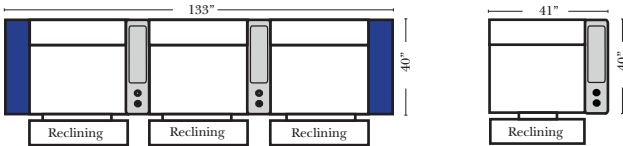

Recl 3C Super Sofa w/2 Small Straight Console Arm-52158
Recl Arms Chair & 1/2 w/Small Straight Console Arm-52126