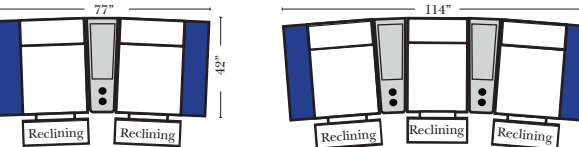

Recl 2C Loveseat w/1 Small Wedge Console Arms-53143
Recl 3C Sofa w/2 Small Wedge Console Arms-53141