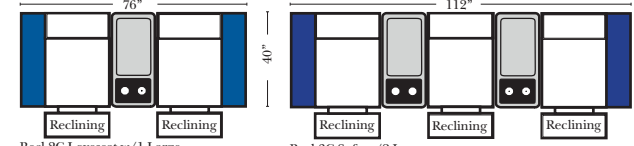

Pre-Configured Recl 3C Small & Large - Straight & Wedge Consoles (Center & Left Side of Page)

Recl 2C Loveseat w/1 Large Straight Console Arm-53132
Recl 3C Sofa w/2 Large Straight Console Arms-53130