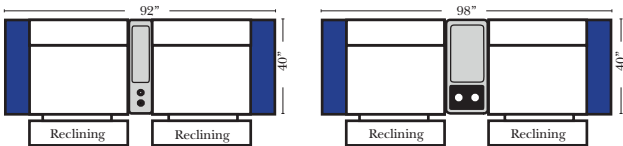

Small Straight-63118 Console Arm
Small Wedge-63119 Console Arm
Large Straight-63116 Console Arm
Large Wedge-63117 Console Arm

Recl 2C Sofa w/1 Small Straight Console Arm-52150
Recl 2C Sofa w/1 Large Straight Console Arm-52130