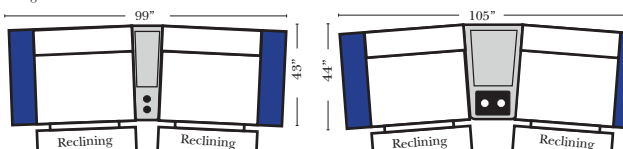

Recl 2C Sofa w/1 Small Wedge Console Arm-52151
Recl 2C Sofa w/1 Large Wedge Console Arm-52131