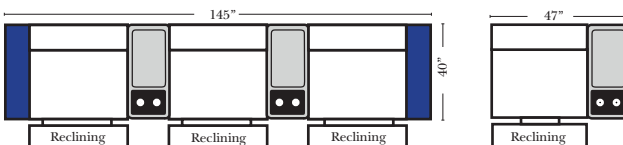

Recl 3C Super Sofa w/2 Large Straight Console Arm-52138
Recl Arms Chair & 1/2 w/Large Straight Console Arm-52128