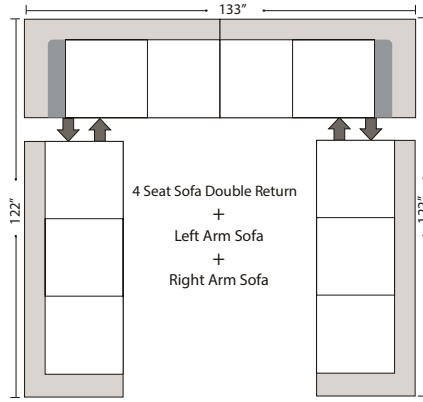

Special orders shipped within 4-6 weeks

Ottomans

Suggested Configurations

Right Arm Queen Sleeper

Left Arm Queen Sleeper w 1/2 Curve

Right Arm Queen Sleeper w 1/2 Curve

4 Seat Sofa Double Return
+
Left Arm Sofa
+
Right Arm Sofa

Right Arm Sofa w Lt Return
+
Left Arm Sofa

Right Arm Loveseat
w Lt Return
+
Left Arm Sofa

Right Arm Sofa w 1/2 Curve
+
Left Arm Sofa w 1/2 Curve

Right Arm Loveseat w 1/2 Curve
+
Left Arm Loveseat w 1/2 Curve

Right Arm Loveseat
+
Left Arm Loveseat w RT Return

Left Conversation Loveseat
+
Armless Conversation Loveseat
+
Right Conversation Loveseat

Right Arm Loveseat w 1/2 Curve
+
Left Arm Sofa w 1/2 Curve

Right Arm Loveseat
+
Left Arm 3 Seat Sofa w Rt Return