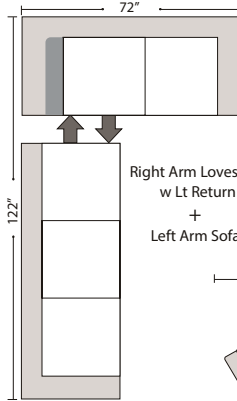

Special orders shipped within 4-6 weeks

Ottomans

Suggested Configurations

Right Arm Queen Sleeper

Left Arm Queen Sleeper w 1/2 Curve

Right Arm Queen Sleeper w 1/2 Curve

4 Seat Sofa Double Return
+
Left Arm Sofa
+
Right Arm Sofa

Right Arm Sofa w Lt Return
+
Left Arm Sofa

Right Arm Loveseat
w Lt Return
+
Left Arm Sofa

Right Arm Sofa w 1/2 Curve
+
Left Arm Sofa w 1/2 Curve

Right Arm Loveseat w 1/2 Curve
+
Left Arm Loveseat w 1/2 Curve

Right Arm Loveseat
+
Left Arm Loveseat w RT Return

Left Conversation Loveseat
+
Armless Conversation Loveseat
+
Right Conversation Loveseat

Right Arm Loveseat w 1/2 Curve
+
Left Arm Sofa w 1/2 Curve

Right Arm Loveseat
+
Left Arm 3 Seat Sofa w Rt Return