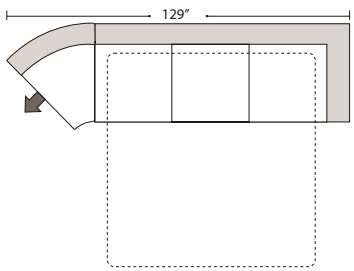

Special orders shipped within 4-6 weeks

Ottomans

Suggested Configurations

Right Arm Queen Sleeper

Left Arm Queen Sleeper w 1/2 Curve

Right Arm Queen Sleeper w 1/2 Curve

4 Seat Sofa Double Return
+
Left Arm Sofa
+
Right Arm Sofa

Right Arm Sofa w Lt Return
+
Left Arm Sofa

Right Arm Loveseat
w Lt Return
+
Left Arm Sofa

Right Arm Sofa w 1/2 Curve
+
Left Arm Sofa w 1/2 Curve

Right Arm Loveseat w 1/2 Curve
+
Left Arm Loveseat w 1/2 Curve

Right Arm Loveseat
+
Left Arm Loveseat w RT Return

Left Conversation Loveseat
+
Armless Conversation Loveseat
+
Right Conversation Loveseat

Right Arm Loveseat w 1/2 Curve
+
Left Arm Sofa w 1/2 Curve

Right Arm Loveseat
+
Left Arm 3 Seat Sofa w Rt Return