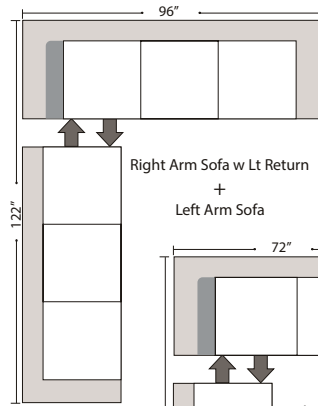

Special orders shipped within 4-6 weeks

Ottomans

Suggested Configurations

Right Arm Queen Sleeper

Left Arm Queen Sleeper w 1/2 Curve

Right Arm Queen Sleeper w 1/2 Curve

4 Seat Sofa Double Return
+
Left Arm Sofa
+
Right Arm Sofa

Right Arm Sofa w Lt Return
+
Left Arm Sofa

Right Arm Loveseat
w Lt Return
+
Left Arm Sofa

Right Arm Sofa w 1/2 Curve
+
Left Arm Sofa w 1/2 Curve

Right Arm Loveseat w 1/2 Curve
+
Left Arm Loveseat w 1/2 Curve

Right Arm Loveseat
+
Left Arm Loveseat w RT Return

Left Conversation Loveseat
+
Armless Conversation Loveseat
+
Right Conversation Loveseat

Right Arm Loveseat w 1/2 Curve
+
Left Arm Sofa w 1/2 Curve

Right Arm Loveseat
+
Left Arm 3 Seat Sofa w Rt Return