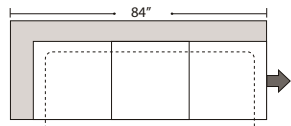

07/06/2012

Features

- Standard:**
- All Full or Top-Grain Leather
 - All hardwood frames

- Options:**
- No. 33 Firm Seating

- Sleeper Options:**
- Deluxe Queen Mattress (Additional Charges Apply)
 - Air Dream Queen Mattress (Additional Charges Apply)

Special orders shipped within 4-6 weeks

Ottomans

Suggested Configurations

Right Arm Queen Sleeper

Left Arm Queen Sleeper w 1/2 Curve

Right Arm Queen Sleeper w 1/2 Curve

4 Seat Sofa Double Return
+
Left Arm Sofa
+
Right Arm Sofa

Right Arm Sofa w Lt Return
+
Left Arm Sofa

Right Arm Loveseat
w Lt Return
+
Left Arm Sofa

Right Arm Sofa w 1/2 Curve
+
Left Arm Sofa w 1/2 Curve

Right Arm Loveseat w 1/2 Curve
+
Left Arm Loveseat w 1/2 Curve

Right Arm Loveseat
+
Left Arm Loveseat w RT Return

Left Conversation Loveseat
+
Armless Conversation Loveseat
+
Right Conversation Loveseat

Right Arm Loveseat w 1/2 Curve
+
Left Arm Sofa w 1/2 Curve

Right Arm Loveseat
+
Left Arm 3 Seat Sofa w Rt Return