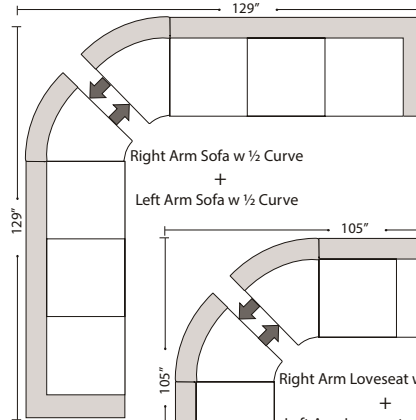

Special orders shipped within 4-6 weeks

Ottomans

Suggested Configurations

Right Arm Queen Sleeper

Left Arm Queen Sleeper w 1/2 Curve

Right Arm Queen Sleeper w 1/2 Curve

4 Seat Sofa Double Return
+
Left Arm Sofa
+
Right Arm Sofa

Right Arm Sofa w Lt Return
+
Left Arm Sofa

Right Arm Loveseat
w Lt Return
+
Left Arm Sofa

Right Arm Sofa w 1/2 Curve
+
Left Arm Sofa w 1/2 Curve

Right Arm Loveseat w 1/2 Curve
+
Left Arm Loveseat w 1/2 Curve

Right Arm Loveseat
+
Left Arm Loveseat w RT Return

Left Conversation Loveseat
+
Armless Conversation Loveseat
+
Right Conversation Loveseat

Right Arm Loveseat w 1/2 Curve
+
Left Arm Sofa w 1/2 Curve

Right Arm Loveseat
+
Left Arm 3 Seat Sofa w Rt Return