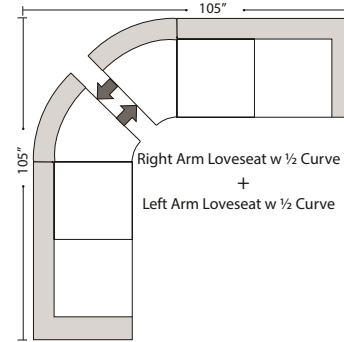

Special orders shipped within 4-6 weeks

Ottomans

Suggested Configurations

Right Arm Queen Sleeper

Left Arm Queen Sleeper w 1/2 Curve

Right Arm Queen Sleeper w 1/2 Curve

4 Seat Sofa Double Return
+
Left Arm Sofa
+
Right Arm Sofa

Right Arm Sofa w Lt Return
+
Left Arm Sofa

Right Arm Loveseat
w Lt Return
+
Left Arm Sofa

Right Arm Sofa w 1/2 Curve
+
Left Arm Sofa w 1/2 Curve

Right Arm Loveseat w 1/2 Curve
+
Left Arm Loveseat w 1/2 Curve

Right Arm Loveseat
+
Left Arm Loveseat w RT Return

Left Conversation Loveseat
+
Armless Conversation Loveseat
+
Right Conversation Loveseat

Right Arm Loveseat w 1/2 Curve
+
Left Arm Sofa w 1/2 Curve

Right Arm Loveseat
+
Left Arm 3 Seat Sofa w Rt Return