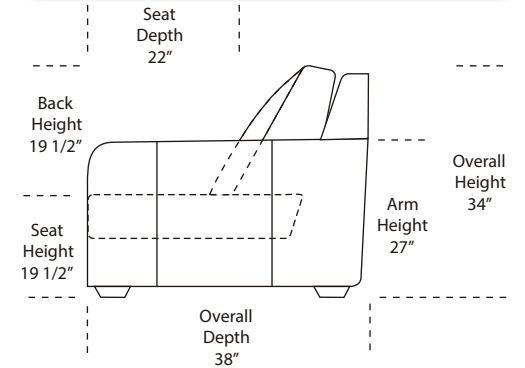

07/06/2012

Features

- Standard:**
- All Full or Top-Grain Leather
 - All hardwood frames

- Options:**
- No. 33 Firm Seating

- Sleeper Options:**
- Deluxe Queen Mattress (Additional Charges Apply)
 - Air Dream Queen Mattress (Additional Charges Apply)

Special orders shipped within 4-6 weeks

Ottomans

Suggested Configurations

Right Arm Queen Sleeper

Left Arm Queen Sleeper w 1/2 Curve

Right Arm Queen Sleeper w 1/2 Curve

4 Seat Sofa Double Return
+
Left Arm Sofa
+
Right Arm Sofa

Right Arm Sofa w Lt Return
+
Left Arm Sofa

Right Arm Loveseat
w Lt Return
+
Left Arm Sofa

Right Arm Sofa w 1/2 Curve
+
Left Arm Sofa w 1/2 Curve

Right Arm Loveseat w 1/2 Curve
+
Left Arm Loveseat w 1/2 Curve

Right Arm Loveseat
+
Left Arm Loveseat w RT Return

Left Conversation Loveseat
+
Armless Conversation Loveseat
+
Right Conversation Loveseat

Right Arm Loveseat w 1/2 Curve
+
Left Arm Sofa w 1/2 Curve

Right Arm Loveseat
+
Left Arm 3 Seat Sofa w Rt Return