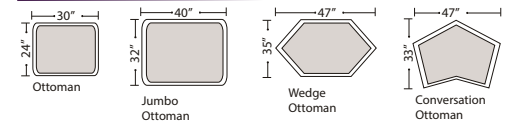

07/06/2012

Features

- Standard:**
- All Full or Top-Grain Leather
 - All hardwood frames

- Options:**
- No. 33 Firm Seating

- Sleeper Options:**
- Deluxe Queen Mattress (Additional Charges Apply)
 - Air Dream Queen Mattress (Additional Charges Apply)

Special orders shipped within 4-6 weeks

Ottomans

Suggested Configurations

Right Arm Queen Sleeper

Left Arm Queen Sleeper w 1/2 Curve

Right Arm Queen Sleeper w 1/2 Curve

4 Seat Sofa Double Return
+
Left Arm Sofa
+
Right Arm Sofa