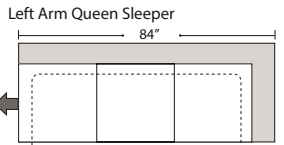

07/06/2012

Features

- Standard:**
- All Full or Top-Grain Leather
 - All hardwood frames

- Options:**
- No. 33 Firm Seating

- Sleeper Options:**
- Deluxe Queen Mattress (Additional Charges Apply)
 - Air Dream Queen Mattress (Additional Charges Apply)

Special orders shipped within 4-6 weeks

Ottomans

Suggested Configurations

Right Arm Queen Sleeper

Left Arm Queen Sleeper w 1/2 Curve

Right Arm Queen Sleeper w 1/2 Curve

4 Seat Sofa Double Return
+
Left Arm Sofa
+
Right Arm Sofa