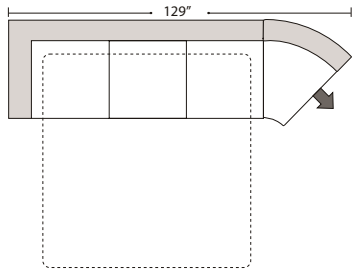

Special orders shipped within 4-6 weeks

Ottomans

Suggested Configurations

Right Arm Queen Sleeper

Left Arm Queen Sleeper w 1/2 Curve

Right Arm Queen Sleeper w 1/2 Curve

4 Seat Sofa Double Return
+
Left Arm Sofa
+
Right Arm Sofa

Right Arm Sofa w Lt Return
+
Left Arm Sofa

Right Arm Loveseat
w Lt Return
+
Left Arm Sofa

Right Arm Sofa w 1/2 Curve
+
Left Arm Sofa w 1/2 Curve

Right Arm Loveseat w 1/2 Curve
+
Left Arm Loveseat w 1/2 Curve

Right Arm Loveseat
+
Left Arm Loveseat w RT Return

Left Conversation Loveseat
+
Armless Conversation Loveseat
+
Right Conversation Loveseat

Right Arm Loveseat w 1/2 Curve
+
Left Arm Sofa w 1/2 Curve

Right Arm Loveseat
+
Left Arm 3 Seat Sofa w Rt Return