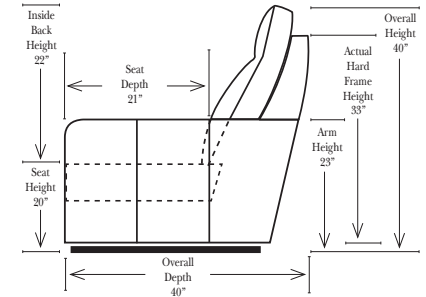

Standard

Put Green Arrows with Red Arrows to Create Sectional Groups → ←

2-Piece Curve Sectional

Put Blue Arrows with Yellow Arrows to Create Sectional Groups → ←

Conversation Sofas

Standards & Options

Standard:

90 Degree / L-Shape Sectional

Put Green Arrows with Red Arrows to Create Sectional Groups → ←

Note:
All Dimensions are approximate, if accuracy is crucial, please contact us for validation of the dimensions shown. However, a 1" to 2" variance can still apply due to foam and upholstery.