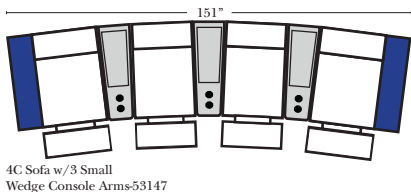

Home Theater Pre-Configured Small Straight & Wedge Consoles