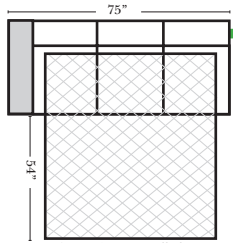

90 Degree / L-Shape Sectional

Put Green Arrows with Red Arrows to Create Sectional Groups → ←

Note:
All Dimensions are approximate, if accuracy is crucial, please contact us for validation of the dimensions shown. However, a 1" to 2" variance can still apply due to foam and upholstery.

Sleepers

Suggested Configurations

v.11.02.18

Sleeper Options: (Additional charges apply)

- Deluxe Innerspring Mattress: Full
- 5" Memory Foam Mattress: Full Only

23126 3C Full Sleeper

23129 Lt Arm 3C Full Sleeper

23128 Rt Arm 3C Full Sleeper

23137 Lt Arm 3C Full Sleeper w/ 1/2 Curve

23136 Rt Arm 3C Full Sleeper w/ 1/2 Curve

The Suggested Configurations below are only a sample of what the imagination can create, please enjoy creating the configuration that fits your lifestyle, using the ideas below and from the items on the other pages.