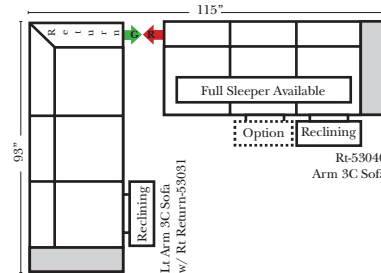

90 Degree / L-Shape Sectional

Put Green Arrows with Red Arrows to Create Sectional Groups → ←

Note:
All Dimensions are approximate, if accuracy is crucial, please contact us for validation of the dimensions shown. However, a 1" to 2" variance can still apply due to foam and upholstery.

23128 Rt Arm 3C Full Sleeper

23137 Lt Arm 3C Full Sleeper w/ 1/2 Curve

23136 Rt Arm 3C Full Sleeper w/ 1/2 Curve

The Suggested Configurations below are only a sample of what the imagination can create, please enjoy creating the configuration that fits your lifestyle, using the ideas below and from the items on the other pages.