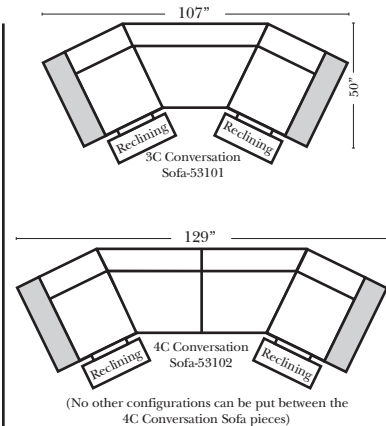

Standard

Put Green Arrows with Red Arrows to Create Sectional Groups → ←

2-Piece Curve Sectional

Put Blue Arrows with Yellow Arrows to Create Sectional Groups → ←

Conversation Sofas

Standards & Options

Standard:

- Power Recliner Mechanism
- Power Lumbar
- Center Seat Recliner (See Option Note)
- Rechargeable Battery Pack (will operate 2 recliner footrests or multiple mechanisms per recliner)
- Swivel Recliner Base (2 Arm Recliner Only)
- Swivel Glider Mechanism (2 Arm Recliner Only)
- Glider Mechanism (2 Arm Recliner Only)
- Lift Chair Dual Motor Mechanism (Lifts Person to a Standing Position), (2 Arm Recliner Only)
- Upholstered Swivel Base (2 Arm Recliner Only)
- Power 180° Swivel Glider Mechanism (2 Arm Recliner Only)
- Swivel Table for Console Arms (Espresso or Walnut Wood Finish)
- **Portable Single Theater Arm (1) (Black, Hammered Antique, or Silver) Cup Holder (Fabric or Leather)

90 Degree / L-Shape Sectional

Put Green Arrows with Red Arrows to Create Sectional Groups → ←

Note:
All Dimensions are approximate, if accuracy is crucial, please contact us for validation of the dimensions shown. However, a 1" to 2" variance can still apply due to foam and upholstery.