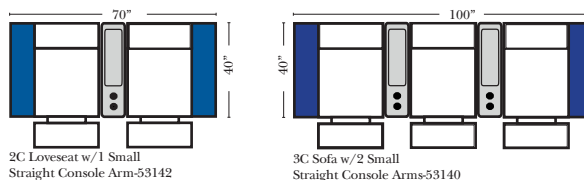

Home Theater Pre-Configured Small Straight & Wedge Consoles