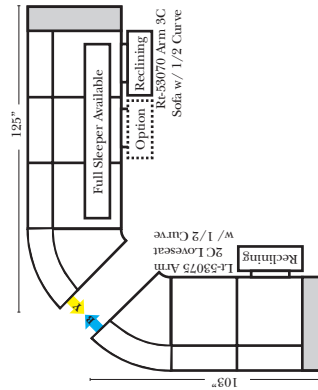

90 Degree / L-Shape Sectional

Put Green Arrows with Red Arrows to Create Sectional Groups → ←

Note:
All Dimensions are approximate, if accuracy is crucial, please contact us for validation of the dimensions shown. However, a 1" to 2" variance can still apply due to foam and upholstery.

23128 Rt Arm 3C Full Sleeper

23137 Lt Arm 3C Full Sleeper w/ 1/2 Curve

23136 Rt Arm 3C Full Sleeper w/ 1/2 Curve

The Suggested Configurations below are only a sample of what the imagination can create, please enjoy creating the configuration that fits your lifestyle, using the ideas below and from the items on the other pages.

Home Theater Seating - Console Arms

Pre-Configured Home Theater Seating

v.11.02.18

Small Straight-63118 Console Arm
 Small Wedge-63119 Console Arm
 Large Straight-63116 Console Arm
 Large Wedge-63117 Console Arm