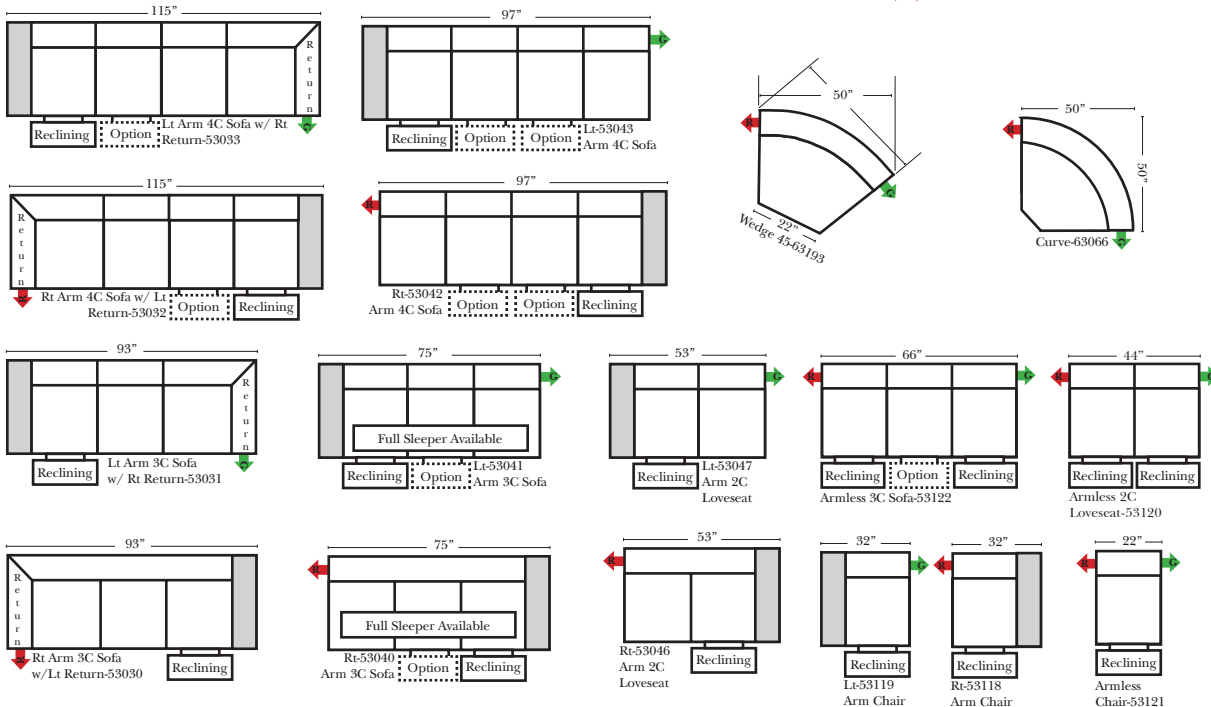

Standard

Put Green Arrows with Red Arrows to Create Sectional Groups → ←

2-Piece Curve Sectional

Put Blue Arrows with Yellow Arrows to Create Sectional Groups → ←

Conversation Sofas

Standards & Options

Standard:

90 Degree / L-Shape Sectional

Put Green Arrows with Red Arrows to Create Sectional Groups → ←

Note:
All Dimensions are approximate, if accuracy is crucial, please contact us for validation of the dimensions shown. However, a 1" to 2" variance can still apply due to foam and upholstery.