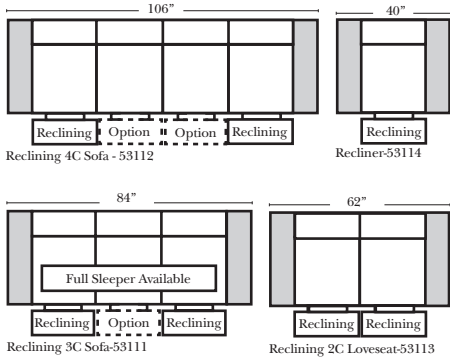

Standard

Put Green Arrows with Red Arrows to Create Sectional Groups → ←

2-Piece Curve Sectional

Put Blue Arrows with Yellow Arrows to Create Sectional Groups → ←

Conversation Sofas

Standards & Options

Standard:

90 Degree / L-Shape Sectional

Put Green Arrows with Red Arrows to Create Sectional Groups → ←

Note:
All Dimensions are approximate, if accuracy is crucial, please contact us for validation of the dimensions shown. However, a 1" to 2" variance can still apply due to foam and upholstery.