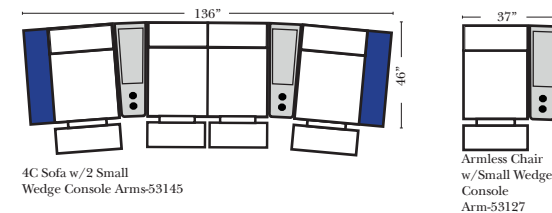

Home Theater Seating - Console Arms

Pre-Configured Home Theater Seating

v.11.02.18

Large console arm wood finish is standard as Espresso, available in Walnut - Small console is upholstered.

Home Theater Pre-Configured Small Straight & Wedge Consoles