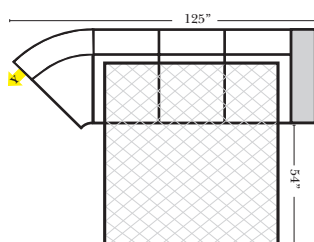

90 Degree / L-Shape Sectional

Put Green Arrows with Red Arrows to Create Sectional Groups → ←

Note:
All Dimensions are approximate, if accuracy is crucial, please contact us for validation of the dimensions shown. However, a 1" to 2" variance can still apply due to foam and upholstery.

Sleepers

Suggested Configurations

v.11.02.18

Sleeper Options: (Additional charges apply)

- Deluxe Innerspring Mattress: Full
- 5" Memory Foam Mattress: Full Only

23126 3C Full Sleeper

23129 Lt Arm 3C Full Sleeper

23128 Rt Arm 3C Full Sleeper

23137 Lt Arm 3C Full Sleeper w/ 1/2 Curve

23136 Rt Arm 3C Full Sleeper w/ 1/2 Curve

The Suggested Configurations below are only a sample of what the imagination can create, please enjoy creating the configuration that fits your lifestyle, using the ideas below and from the items on the other pages.