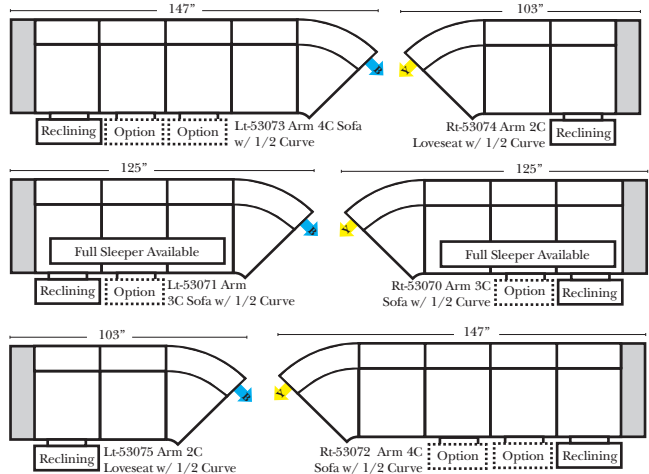

Standard

Put Green Arrows with Red Arrows to Create Sectional Groups → ←

2-Piece Curve Sectional

Put Blue Arrows with Yellow Arrows to Create Sectional Groups → ←

Conversation Sofas

Standards & Options

Standard:

90 Degree / L-Shape Sectional

Put Green Arrows with Red Arrows to Create Sectional Groups → ←

Note:
All Dimensions are approximate, if accuracy is crucial, please contact us for validation of the dimensions shown. However, a 1" to 2" variance can still apply due to foam and upholstery.