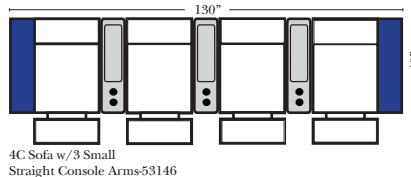

Home Theater Pre-Configured Small Straight & Wedge Consoles