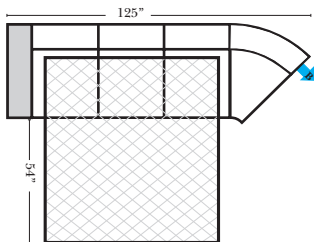

90 Degree / L-Shape Sectional

Put Green Arrows with Red Arrows to Create Sectional Groups → ←

Note:
All Dimensions are approximate, if accuracy is crucial, please contact us for validation of the dimensions shown. However, a 1" to 2" variance can still apply due to foam and upholstery.

Sleepers

Suggested Configurations

v.11.02.18

Sleeper Options: (Additional charges apply)

- Deluxe Innerspring Mattress: Full
- 5" Memory Foam Mattress: Full Only

23126 3C Full Sleeper

23129 Lt Arm 3C Full Sleeper

23128 Rt Arm 3C Full Sleeper

23137 Lt Arm 3C Full Sleeper w/ 1/2 Curve

23136 Rt Arm 3C Full Sleeper w/ 1/2 Curve

The Suggested Configurations below are only a sample of what the imagination can create, please enjoy creating the configuration that fits your lifestyle, using the ideas below and from the items on the other pages.