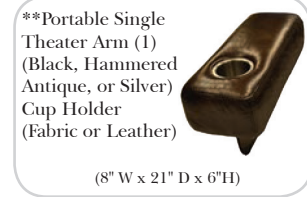

90 Degree / L-Shape Sectional

Put Green Arrows with Red Arrows to Create Sectional Groups → ←

Note:
All Dimensions are approximate, if accuracy is crucial, please contact us for validation of the dimensions shown. However, a 1" to 2" variance can still apply due to foam and upholstery.