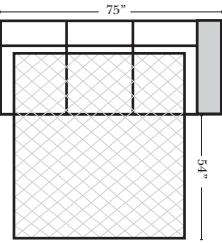

90 Degree / L-Shape Sectional

Put Green Arrows with Red Arrows to Create Sectional Groups → ←

Note:
All Dimensions are approximate, if accuracy is crucial, please contact us for validation of the dimensions shown. However, a 1" to 2" variance can still apply due to foam and upholstery.

23128 Rt Arm 3C Full Sleeper

23137 Lt Arm 3C Full Sleeper w/ 1/2 Curve

23136 Rt Arm 3C Full Sleeper w/ 1/2 Curve

The Suggested Configurations below are only a sample of what the imagination can create, please enjoy creating the configuration that fits your lifestyle, using the ideas below and from the items on the other pages.