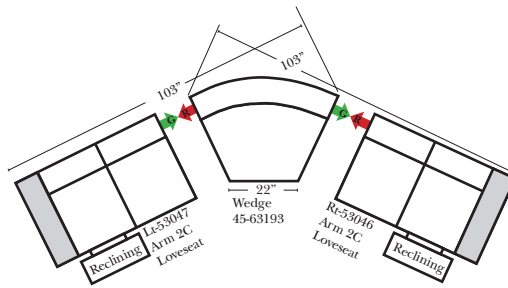

90 Degree / L-Shape Sectional

Put Green Arrows with Red Arrows to Create Sectional Groups → ←

Note:
All Dimensions are approximate, if accuracy is crucial, please contact us for validation of the dimensions shown. However, a 1" to 2" variance can still apply due to foam and upholstery.

23128 Rt Arm 3C Full Sleeper

23137 Lt Arm 3C Full Sleeper w/ 1/2 Curve

23136 Rt Arm 3C Full Sleeper w/ 1/2 Curve

The Suggested Configurations below are only a sample of what the imagination can create, please enjoy creating the configuration that fits your lifestyle, using the ideas below and from the items on the other pages.