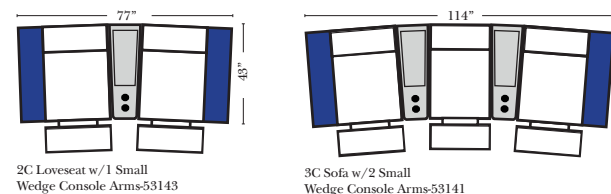

Home Theater Seating - Console Arms

Pre-Configured Home Theater Seating

v.11.02.18

Large console arm wood finish is standard as Espresso, available in Walnut - Small console is upholstered.

Home Theater Pre-Configured Small Straight & Wedge Consoles