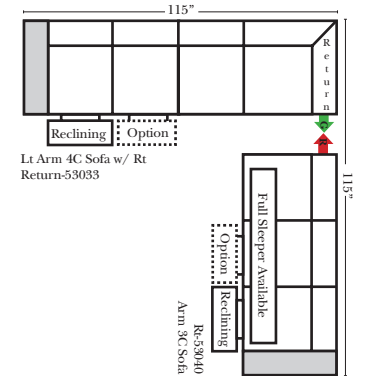

90 Degree / L-Shape Sectional

Put Green Arrows with Red Arrows to Create Sectional Groups → ←

Note:
All Dimensions are approximate, if accuracy is crucial, please contact us for validation of the dimensions shown. However, a 1" to 2" variance can still apply due to foam and upholstery.

23128 Rt Arm 3C Full Sleeper

23137 Lt Arm 3C Full Sleeper w/ 1/2 Curve

23136 Rt Arm 3C Full Sleeper w/ 1/2 Curve

The Suggested Configurations below are only a sample of what the imagination can create, please enjoy creating the configuration that fits your lifestyle, using the ideas below and from the items on the other pages.

Home Theater Seating - Console Arms

Pre-Configured Home Theater Seating

v.11.02.18

Small Straight-63118 Console Arm
 Small Wedge-63119 Console Arm
 Large Straight-63116 Console Arm
 Large Wedge-63117 Console Arm