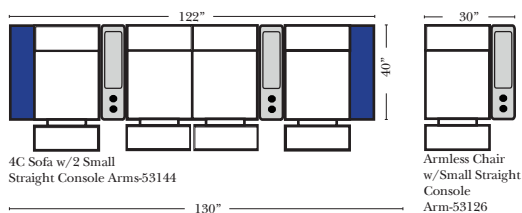

Home Theater Pre-Configured Small Straight & Wedge Consoles