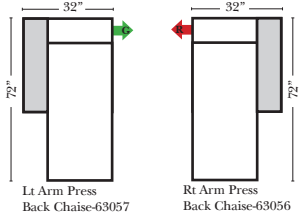

- Power Recliner Mechanism
- Power Lumbar
- Center Seat Recliner (See Option Note)
- Rechargeable Battery Pack (will operate 2 recliner footrests or multiple mechanisms per recliner)
- Swivel Recliner Base (2 Arm Recliner Only)
- Swivel Glider Mechanism (2 Arm Recliner Only)
- Glider Mechanism (2 Arm Recliner Only)
- Lift Chair Dual Motor Mechanism (Lifts Person to a Standing Position), (2 Arm Recliner Only)
- Upholstered Swivel Base (2 Arm Recliner Only)
- Power 180° Swivel Glider Mechanism (2 Arm Recliner Only)
- Swivel Table for Console Arms (Espresso or Walnut Wood Finish)
- **Portable Single Theater Arm (1) (Black, Hammered Antique, or Silver) Cup Holder (Fabric or Leather)

90 Degree / L-Shape Sectional

Put Green Arrows with Red Arrows to Create Sectional Groups → ←

Note:
All Dimensions are approximate, if accuracy is crucial, please contact us for validation of the dimensions shown. However, a 1" to 2" variance can still apply due to foam and upholstery.