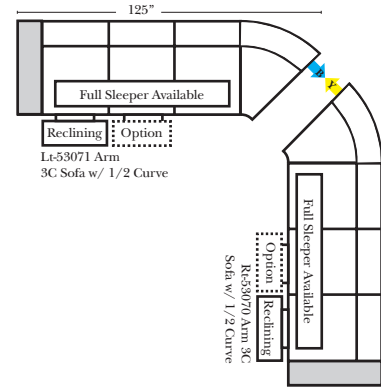

90 Degree / L-Shape Sectional

Put Green Arrows with Red Arrows to Create Sectional Groups → ←

Note:
All Dimensions are approximate, if accuracy is crucial, please contact us for validation of the dimensions shown. However, a 1" to 2" variance can still apply due to foam and upholstery.

23128 Rt Arm 3C Full Sleeper

23137 Lt Arm 3C Full Sleeper w/ 1/2 Curve

23136 Rt Arm 3C Full Sleeper w/ 1/2 Curve

The Suggested Configurations below are only a sample of what the imagination can create, please enjoy creating the configuration that fits your lifestyle, using the ideas below and from the items on the other pages.

Home Theater Seating - Console Arms

Pre-Configured Home Theater Seating

v.11.02.18

Small Straight-63118 Console Arm
 Small Wedge-63119 Console Arm
 Large Straight-63116 Console Arm
 Large Wedge-63117 Console Arm