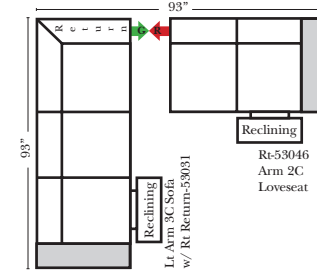

90 Degree / L-Shape Sectional

Put Green Arrows with Red Arrows to Create Sectional Groups → ←

Note:
All Dimensions are approximate, if accuracy is crucial, please contact us for validation of the dimensions shown. However, a 1" to 2" variance can still apply due to foam and upholstery.

23128 Rt Arm 3C Full Sleeper

23137 Lt Arm 3C Full Sleeper w/ 1/2 Curve

23136 Rt Arm 3C Full Sleeper w/ 1/2 Curve

The Suggested Configurations below are only a sample of what the imagination can create, please enjoy creating the configuration that fits your lifestyle, using the ideas below and from the items on the other pages.

Home Theater Seating - Console Arms

Pre-Configured Home Theater Seating

v.11.02.18

Small Straight-63118 Console Arm
 Small Wedge-63119 Console Arm
 Large Straight-63116 Console Arm
 Large Wedge-63117 Console Arm