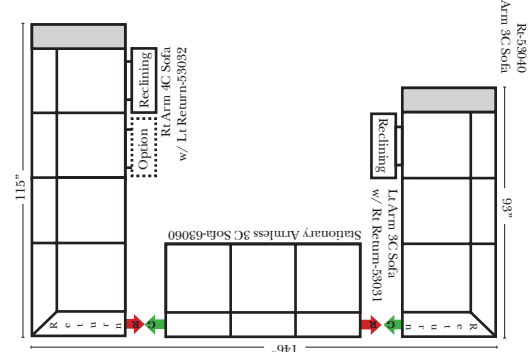

90 Degree / L-Shape Sectional

Put Green Arrows with Red Arrows to Create Sectional Groups → ←

Note:
All Dimensions are approximate, if accuracy is crucial, please contact us for validation of the dimensions shown. However, a 1" to 2" variance can still apply due to foam and upholstery.

23128 Rt Arm 3C Full Sleeper

23137 Lt Arm 3C Full Sleeper w/ 1/2 Curve

23136 Rt Arm 3C Full Sleeper w/ 1/2 Curve

The Suggested Configurations below are only a sample of what the imagination can create, please enjoy creating the configuration that fits your lifestyle, using the ideas below and from the items on the other pages.

Home Theater Seating - Console Arms

Pre-Configured Home Theater Seating

v.11.02.18

Small Straight-63118 Console Arm
 Small Wedge-63119 Console Arm
 Large Straight-63116 Console Arm
 Large Wedge-63117 Console Arm