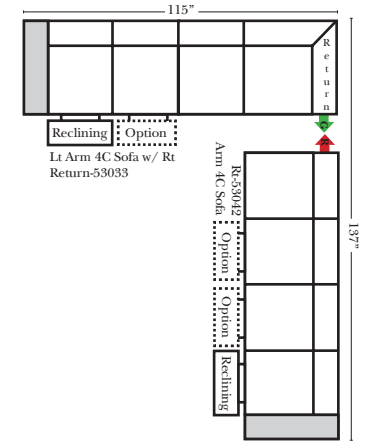

90 Degree / L-Shape Sectional

Put Green Arrows with Red Arrows to Create Sectional Groups → ←

Note:
All Dimensions are approximate, if accuracy is crucial, please contact us for validation of the dimensions shown. However, a 1" to 2" variance can still apply due to foam and upholstery.

23128 Rt Arm 3C Full Sleeper

23137 Lt Arm 3C Full Sleeper w/ 1/2 Curve

23136 Rt Arm 3C Full Sleeper w/ 1/2 Curve

The Suggested Configurations below are only a sample of what the imagination can create, please enjoy creating the configuration that fits your lifestyle, using the ideas below and from the items on the other pages.