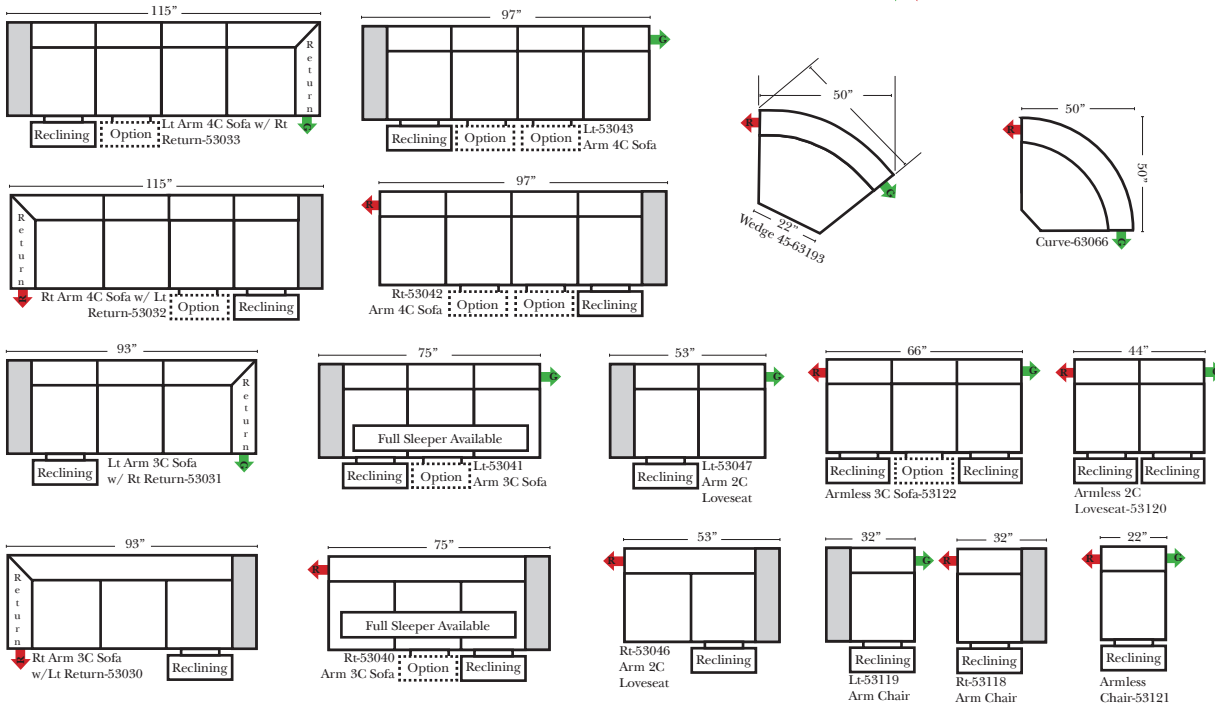

- Power Recliner Mechanism
- Power Lumbar
- Center Seat Recliner (See Option Note)
- Rechargeable Battery Pack (will operate 2 recliner footrests or multiple mechanisms per recliner)
- Swivel Recliner Base (2 Arm Recliner Only)
- Swivel Glider Mechanism (2 Arm Recliner Only)
- Glider Mechanism (2 Arm Recliner Only)
- Lift Chair Dual Motor Mechanism (Lifts Person to a Standing Position), (2 Arm Recliner Only)
- Upholstered Swivel Base (2 Arm Recliner Only)
- Power 180° Swivel Glider Mechanism (2 Arm Recliner Only)
- Swivel Table for Console Arms (Espresso or Walnut Wood Finish)
- **Portable Single Theater Arm (1) (Black, Hammered Antique, or Silver) Cup Holder (Fabric or Leather)

Note:

All Dimensions are approximate, if accuracy is crucial, please contact us for validation of the dimensions shown. However, a 1" to 2" variance can still apply due to foam and upholstery.

90 Degree / L-Shape Sectional

Put Green Arrows with Red Arrows to Create Sectional Groups → ←

Sleepers

Suggested Configurations

v.11.02.18

Sleeper Options: (Additional charges apply)

- Deluxe Innerspring Mattress: Full
- 5" Memory Foam Mattress: Full Only