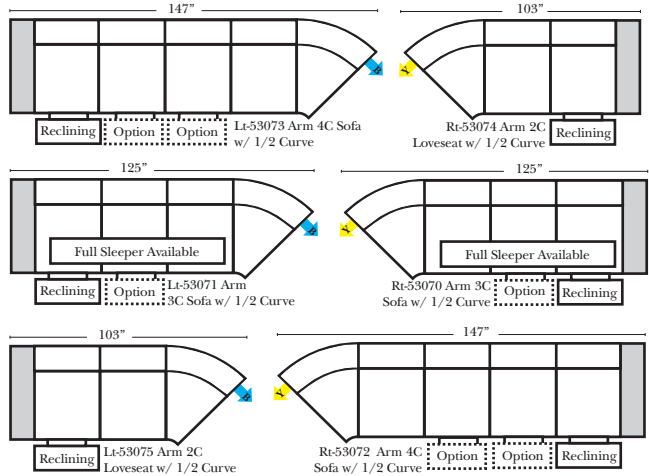

Standard

Put Green Arrows with Red Arrows to Create Sectional Groups → ←

2-Piece Curve Sectional

Put Blue Arrows with Yellow Arrows to Create Sectional Groups → ←

Conversation Sofas

Standards & Options

Standard:

Note:

All Dimensions are approximate, if accuracy is crucial, please contact us for validation of the dimensions shown. However, a 1" to 2" variance can still apply due to foam and upholstery.

90 Degree / L-Shape Sectional