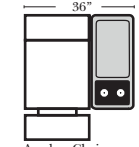

Armless Chair w/Large Straight Console Arm-53128