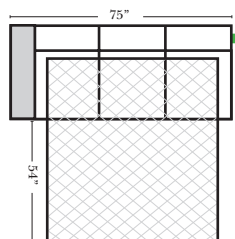

Note:

All Dimensions are approximate, if accuracy is crucial, please contact us for validation of the dimensions shown. However, a 1" to 2" variance can still apply due to foam and upholstery.

90 Degree / L-Shape Sectional

Put Green Arrows with Red Arrows to Create Sectional Groups → ←

Sleepers

Suggested Configurations

v.11.02.18

Sleeper Options: (Additional charges apply)

- Deluxe Innerspring Mattress: Full
- 5" Memory Foam Mattress: Full Only

23126 3C Full Sleeper

23129 Lt Arm 3C Full Sleeper

23128 Rt Arm 3C Full Sleeper

23137 Lt Arm 3C Full Sleeper w/ 1/2 Curve

23136 Rt Arm 3C Full Sleeper w/ 1/2 Curve

The Suggested Configurations below are only a sample of what the imagination can create, please enjoy creating the configuration that fits your lifestyle, using the ideas below and from the items on the other pages.