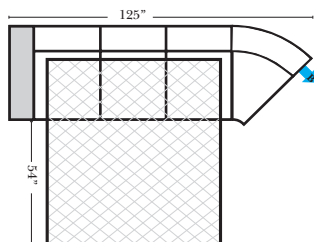

Note:

All Dimensions are approximate, if accuracy is crucial, please contact us for validation of the dimensions shown. However, a 1" to 2" variance can still apply due to foam and upholstery.

90 Degree / L-Shape Sectional

Put Green Arrows with Red Arrows to Create Sectional Groups → ←

Sleepers

Suggested Configurations

v.11.02.18

Sleeper Options: (Additional charges apply)

- Deluxe Innerspring Mattress: Full
- 5" Memory Foam Mattress: Full Only

23126 3C Full Sleeper

23129 Lt Arm 3C Full Sleeper

23128 Rt Arm 3C Full Sleeper

23137 Lt Arm 3C Full Sleeper w/ 1/2 Curve

23136 Rt Arm 3C Full Sleeper w/ 1/2 Curve

The Suggested Configurations below are only a sample of what the imagination can create, please enjoy creating the configuration that fits your lifestyle, using the ideas below and from the items on the other pages.