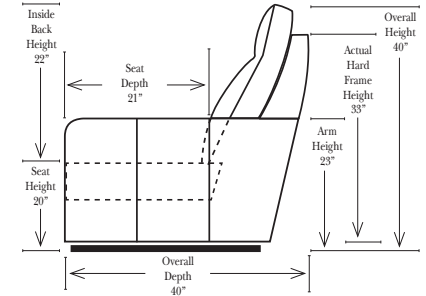

Standard

Put Green Arrows with Red Arrows to Create Sectional Groups → ←

2-Piece Curve Sectional

Put Blue Arrows with Yellow Arrows to Create Sectional Groups → ←

Conversation Sofas

Standards & Options

Standard:

Note:

All Dimensions are approximate, if accuracy is crucial, please contact us for validation of the dimensions shown. However, a 1" to 2" variance can still apply due to foam and upholstery.

90 Degree / L-Shape Sectional