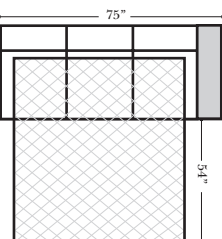

Note:

All Dimensions are approximate, if accuracy is crucial, please contact us for validation of the dimensions shown. However, a 1" to 2" variance can still apply due to foam and upholstery.

90 Degree / L-Shape Sectional

Put Green Arrows with Red Arrows to Create Sectional Groups → ←

Sleepers

Suggested Configurations

v.11.02.18

Sleeper Options: (Additional charges apply)

- Deluxe Innerspring Mattress: Full
- 5" Memory Foam Mattress: Full Only

23126 3C Full Sleeper

23129 Lt Arm 3C Full Sleeper

23128 Rt Arm 3C Full Sleeper

23137 Lt Arm 3C Full Sleeper w/ 1/2 Curve

23136 Rt Arm 3C Full Sleeper w/ 1/2 Curve

The Suggested Configurations below are only a sample of what the imagination can create, please enjoy creating the configuration that fits your lifestyle, using the ideas below and from the items on the other pages.