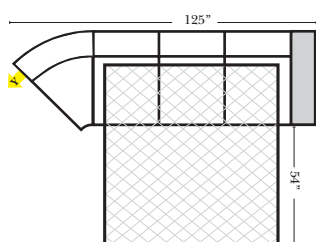

Note:

All Dimensions are approximate, if accuracy is crucial, please contact us for validation of the dimensions shown. However, a 1" to 2" variance can still apply due to foam and upholstery.

90 Degree / L-Shape Sectional

23126 3C Full Sleeper

23129 Lt Arm 3C Full Sleeper

23128 Rt Arm 3C Full Sleeper

23137 Lt Arm 3C Full Sleeper w/ 1/2 Curve

23136 Rt Arm 3C Full Sleeper w/ 1/2 Curve

The Suggested Configurations below are only a sample of what the imagination can create, please enjoy creating the configuration that fits your lifestyle, using the ideas below and from the items on the other pages.