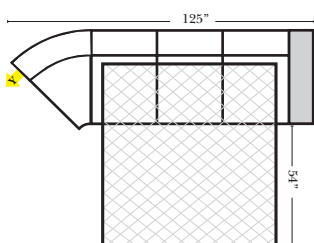

23136 Rt Arm 3C Full Sleeper w/ 1/2 Curve

The Suggested Configurations below are only a sample of what the imagination can create, please enjoy creating the configuration that fits your lifestyle, using the ideas below and from the items on the other pages.