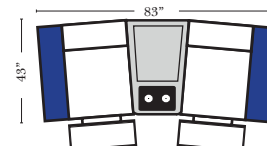

2C Loveseat w/1 Large Wedge Console Arms-53133