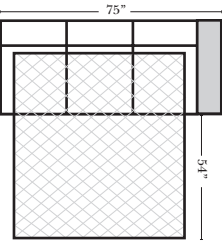

## Suggested Configurations

v.11.02.18

**Sleeper Options:** (Additional charges apply)

- Deluxe Innerspring Mattress: Full
- 5" Memory Foam Mattress: Full Only

23126 3C Full Sleeper

23129 Lt Arm 3C Full Sleeper