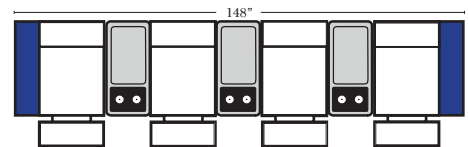

4C Sofa w/3 Large Straight Console Arms-53136