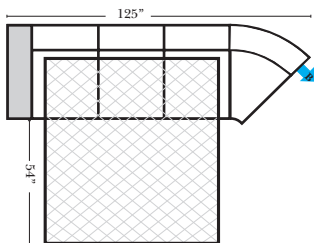

23137 Lt Arm 3C Full Sleeper w/ 1/2 Curve