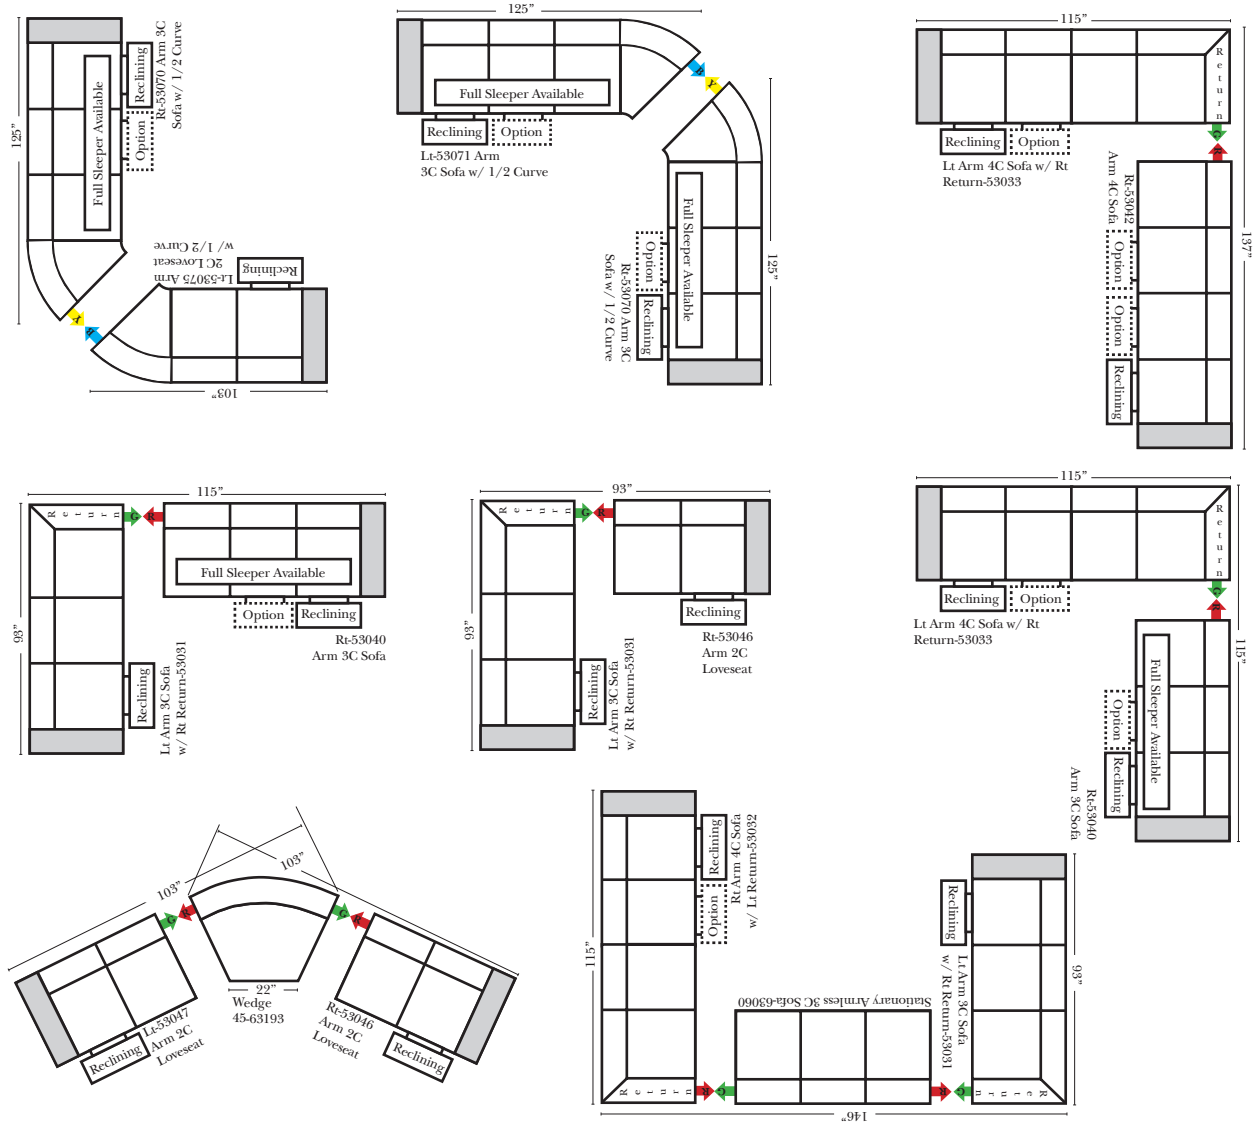

23128 Rt Arm 3C Full Sleeper

23137 Lt Arm 3C Full Sleeper w/ 1/2 Curve

23136 Rt Arm 3C Full Sleeper w/ 1/2 Curve

The Suggested Configurations below are only a sample of what the imagination can create, please enjoy creating the configuration that fits your lifestyle, using the ideas below and from the items on the other pages.