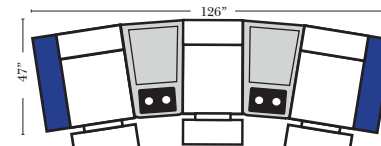

3C Sofa w/2 Large Wedge Console Arms-53131