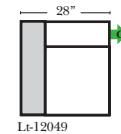

90 Degree / L-Shape Sectional / Chaise

Put Green Arrows with Red Arrows to Create Sectional Groups → ←

Lt-12041 Arm 2C Sofa

Rt-12040 Arm 2C Sofa

Lt-12049 Arm Chair

Rt-12048 Arm Chair

Lt-12055 Arm Chaise & 1/2

Rt-12054 Arm Chaise & 1/2

Lt-12092 Chaise 1C Sofa w/Opposite Return

Rt-12092 Chaise 1C Sofa w/Opposite Return

Lt-12047 Arm 2C Loveseat

Rt-12046 Arm 2C Loveseat

Lt-12051 Arm Chair & 1/2

Rt-12050 Arm Chair & 1/2

Corner-12068

Note:

All Dimensions are approximate, if accuracy is crucial, please contact us for validation of the dimensions shown. However, a 1" to 2" variance can still apply due to foam and upholstery.