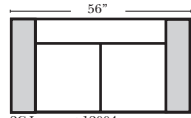

Standard & Ottomans

Put Green Arrows with Red Arrows to Create Sectional Groups → ←

2C Sofa-12001

2C Loveseat-12004

Chair-12005

Chair & 1/2-12006

Ottoman-20013

Armless

Armless Chair-12063

Armless Chair & 1/2-12064

Armless 2C Loveseat-12062

Armless 2C Sofa-12060

Suggested Configurations

v.06.09.20

The Suggested Configurations below are only a sample of what the imagination can create, please enjoy creating the configuration that fits your lifestyle, using the ideas below.

Corner-12068

Note:

All Dimensions are approximate, if accuracy is crucial, please contact us for validation of the dimensions shown. However, a 1" to 2" variance can still apply due to foam and upholstery.