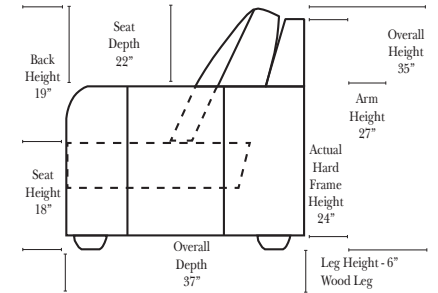

Feature & Options

Standard:

- Available in Full & Top Grain Leathers
- Available in Luxury Fabrics
- All Hardwood Frames
- Wood Leg Finish - Standard: Walnut

Options Available with No Additional Charge:

- No. 33 Firm Foam
- Wood Leg - Finishes - Cherry, Chocolate, Espresso, Honey Oak, & Shadow

Options that have Additional Charges:

- Down Seats & Backs (additional Charge)

Sleeper Options: (N/A on this style)

90 Degree / L-Shape Sectional / Chaise

Put Green Arrows with Red Arrows to Create Sectional Groups → ←