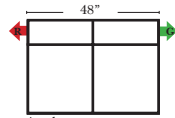

Standard & Ottomans

Put Green Arrows with Red Arrows to Create Sectional Groups → ←

2C Sofa-12001

2C Loveseat-12004

Chair-12005

Chair & 1/2-12006

Ottoman-20013

Armless

Armless Chair-12063

Armless Chair & 1/2-12064

Armless 2C Loveseat-12062

Armless 2C Sofa-12060

Suggested Configurations

v.06.09.20

The Suggested Configurations below are only a sample of what the imagination can create, please enjoy creating the configuration that fits your lifestyle, using the ideas below.

Corner-12068

Note:

All Dimensions are approximate, if accuracy is crucial, please contact us for validation of the dimensions shown. However, a 1" to 2" variance can still apply due to foam and upholstery.