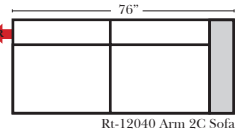

90 Degree / L-Shape Sectional / Chaise

Put Green Arrows with Red Arrows to Create Sectional Groups → ←

Lt-12041 Arm 2C Sofa

Rt-12040 Arm 2C Sofa

Lt-12049 Arm Chair

Rt-12048 Arm Chair

Lt-12055 Arm Chaise & 1/2