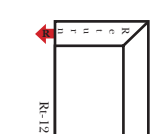

Rt-12092 Chaise 1C Sofa w/Opposite Return