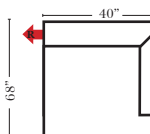

90 Degree / L-Shape Sectional / Chaise

Put Green Arrows with Red Arrows to Create Sectional Groups → ←

Lt-12041 Arm 2C Sofa

Rt-12040 Arm 2C Sofa

Lt-12049 Arm Chair

Rt-12048 Arm Chair

Lt-12055 Arm Chaise & 1/2

Corner-12068

Note:

All Dimensions are approximate, if accuracy is crucial, please contact us for validation of the dimensions shown. However, a 1" to 2" variance can still apply due to foam and upholstery.