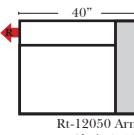

90 Degree / L-Shape Sectional / Chaise

Put Green Arrows with Red Arrows to Create Sectional Groups → ←

Lt-12041 Arm 2C Sofa

Rt-12040 Arm 2C Sofa

Lt-12049 Arm Chair

Rt-12048 Arm Chair

Lt-12055 Arm Chaise & 1/2

Rt-12054 Arm Chaise & 1/2

Lt-12092 Chaise 1C Sofa w/Opposite Return

Rt-12092 Chaise 1C Sofa w/Opposite Return

Lt-12047 Arm 2C Loveseat

Rt-12046 Arm 2C Loveseat

Lt-12051 Arm Chair & 1/2

Rt-12050 Arm Chair & 1/2

Corner-12068

Note:

All Dimensions are approximate, if accuracy is crucial, please contact us for validation of the dimensions shown. However, a 1" to 2" variance can still apply due to foam and upholstery.