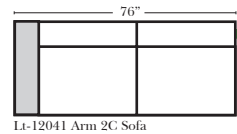

90 Degree / L-Shape Sectional / Chaise

Put Green Arrows with Red Arrows to Create Sectional Groups → ←

Lt-12041 Arm 2C Sofa

Rt-12040 Arm 2C Sofa

Lt-12049 Arm Chair

Rt-12048 Arm Chair

Lt-12055 Arm Chaise & 1/2