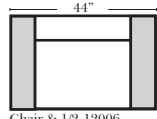

Standard & Ottomans

Put Green Arrows with Red Arrows to Create Sectional Groups → ←

2C Sofa-12001

2C Loveseat-12004

Chair-12005

Chair & 1/2-12006

Ottoman-20013

Armless

Armless Chair-12063

Armless Chair & 1/2-12064

Armless 2C Loveseat-12062

Armless 2C Sofa-12060

Suggested Configurations

v.06.09.20

The Suggested Configurations below are only a sample of what the imagination can create, please enjoy creating the configuration that fits your lifestyle, using the ideas below.

Corner-12068

Note:

All Dimensions are approximate, if accuracy is crucial, please contact us for validation of the dimensions shown. However, a 1" to 2" variance can still apply due to foam and upholstery.