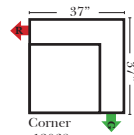

90 Degree / L-Shape Sectional / Chaise

Put Green Arrows with Red Arrows to Create Sectional Groups → ←

Lt-12041 Arm 2C Sofa

Rt-12040 Arm 2C Sofa

Lt-12049 Arm Chair

Rt-12048 Arm Chair

Lt-12055 Arm Chaise & 1/2

Rt-12054 Arm Chaise & 1/2

Lt-12092 Chaise 1C Sofa w/Opposite Return

Rt-12092 Chaise 1C Sofa w/Opposite Return

Lt-12047 Arm 2C Loveseat

Rt-12046 Arm 2C Loveseat

Lt-12051 Arm Chair & 1/2

Rt-12050 Arm Chair & 1/2

Corner-12068

Note:

All Dimensions are approximate, if accuracy is crucial, please contact us for validation of the dimensions shown. However, a 1" to 2" variance can still apply due to foam and upholstery.