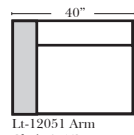

Rt-12054 Arm Chaise & 1/2

Lt-12092 Chaise 1C Sofa w/Opposite Return

Rt-12092 Chaise 1C Sofa w/Opposite Return

Lt-12047 Arm 2C Loveseat

Rt-12046 Arm 2C Loveseat

Lt-12051 Arm Chair & 1/2

Rt-12050 Arm Chair & 1/2

Corner-12068

Note:

All Dimensions are approximate, if accuracy is crucial, please contact us for validation of the dimensions shown. However, a 1" to 2" variance can still apply due to foam and upholstery.