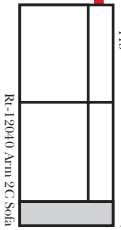

Corner-12068