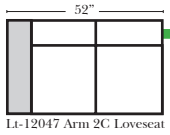

Lt-12041 Arm 2C Sofa

Rt-12046 Arm 2C Loveseat

Lt-12047 Arm 2C Loveseat