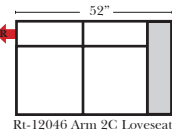

Rt-12054 Arm Chaise & 1/2

Lt-12092 Chaise 1C Sofa w/Opposite Return

Rt-12092 Chaise 1C Sofa w/Opposite Return

Lt-12047 Arm 2C Loveseat

Rt-12046 Arm 2C Loveseat

Lt-12051 Arm Chair & 1/2

Rt-12050 Arm Chair & 1/2

Corner-12068

Note:

All Dimensions are approximate, if accuracy is crucial, please contact us for validation of the dimensions shown. However, a 1" to 2" variance can still apply due to foam and upholstery.