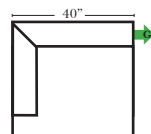

90 Degree / L-Shape Sectional / Chaise

Put Green Arrows with Red Arrows to Create Sectional Groups → ←

Lt-12041 Arm 2C Sofa

Rt-12040 Arm 2C Sofa

Lt-12049 Arm Chair

Rt-12048 Arm Chair

Lt-12055 Arm Chaise & 1/2

Corner-12068

Note:

All Dimensions are approximate, if accuracy is crucial, please contact us for validation of the dimensions shown. However, a 1" to 2" variance can still apply due to foam and upholstery.