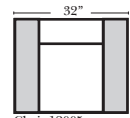

Standard & Ottomans

Put Green Arrows with Red Arrows to Create Sectional Groups → ←

2C Sofa-12001

2C Loveseat-12004

Chair-12005

Chair & 1/2-12006

Ottoman-20013

Armless

Armless Chair-12063

Armless Chair & 1/2-12064

Armless 2C Loveseat-12062

Armless 2C Sofa-12060

Suggested Configurations

v.06.09.20

The Suggested Configurations below are only a sample of what the imagination can create, please enjoy creating the configuration that fits your lifestyle, using the ideas below.

Corner-12068

Note:

All Dimensions are approximate, if accuracy is crucial, please contact us for validation of the dimensions shown. However, a 1" to 2" variance can still apply due to foam and upholstery.