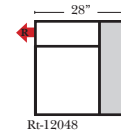

90 Degree / L-Shape Sectional / Chaise

Put Green Arrows with Red Arrows to Create Sectional Groups → ←

Lt-12041 Arm 2C Sofa

Rt-12040 Arm 2C Sofa

Lt-12049 Arm Chair

Rt-12048 Arm Chair

Lt-12055 Arm Chaise & 1/2

Corner-12068

Note:

All Dimensions are approximate, if accuracy is crucial, please contact us for validation of the dimensions shown. However, a 1" to 2" variance can still apply due to foam and upholstery.