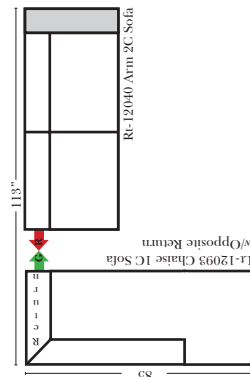

Armless Chair-12063

Armless Chair & 1/2-12064

Armless 2C Loveseat-12062

Armless 2C Sofa-12060

Suggested Configurations

v.06.09.20

The Suggested Configurations below are only a sample of what the imagination can create, please enjoy creating the configuration that fits your lifestyle, using the ideas below.

Lt-12041 Arm 2C Sofa

Rt-12054 Arm Chaise & 1/2

Lt-12047 Arm 2C Loveseat

Corner-12068

Rt-12046 Arm 2C Loveseat

Rt-12040 Arm 2C Sofa

Lt-12093 Chaise 1C Sofa w/Opposite Return

Lt-12041 Arm 2C Sofa

Corner-12068

Note:

All Dimensions are approximate, if accuracy is crucial, please contact us for validation of the dimensions shown. However, a 1" to 2" variance can still apply due to foam and upholstery.