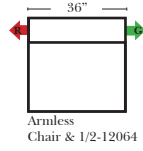

Standard & Ottomans

Put Green Arrows with Red Arrows to Create Sectional Groups → ←

2C Sofa-12001

2C Loveseat-12004

Chair-12005

Chair & 1/2-12006

Ottoman-20013

Armless

Armless Chair-12063

Armless Chair & 1/2-12064

Armless 2C Loveseat-12062

Armless 2C Sofa-12060

Suggested Configurations

v.06.09.20

The Suggested Configurations below are only a sample of what the imagination can create, please enjoy creating the configuration that fits your lifestyle, using the ideas below.

Corner-12068

Note:

All Dimensions are approximate, if accuracy is crucial, please contact us for validation of the dimensions shown. However, a 1" to 2" variance can still apply due to foam and upholstery.