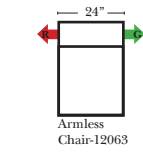

Standard & Ottomans

Put Green Arrows with Red Arrows to Create Sectional Groups → ←

2C Sofa-12001

2C Loveseat-12004

Chair-12005

Chair & 1/2-12006

Ottoman-20013

Armless

Armless Chair-12063

Armless Chair & 1/2-12064

Armless 2C Loveseat-12062

Armless 2C Sofa-12060

Suggested Configurations

v.06.09.20

The Suggested Configurations below are only a sample of what the imagination can create, please enjoy creating the configuration that fits your lifestyle, using the ideas below.

Corner-12068

Note:

All Dimensions are approximate, if accuracy is crucial, please contact us for validation of the dimensions shown. However, a 1" to 2" variance can still apply due to foam and upholstery.