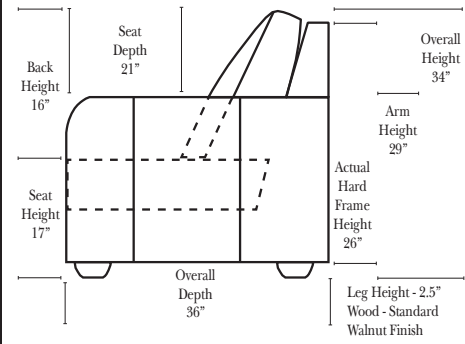

Suggested Configurations

Standard & options

1. **Standard:**
2. Available in Full & Top Grain Leathers
   - All Hardwood Frames
   - Wood Leg Finish (Standard is Walnut)
3. **Options: (No Additional Charge)**
4. No. 33 Firm Foam Cushions
   - Wood Leg Finish (Available in Cherry, Chocolate, Espresso, Honey Oak, & Shadow)

1. **Options: (additional Charge)**
2. Down Seats & Down Backs

Sleeper Options: (N/A on this style)