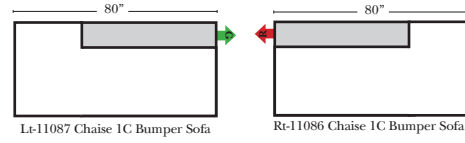

Standard / Ottomans / Armless

Bumper Chaise & Return Chaise

v.06.06.16