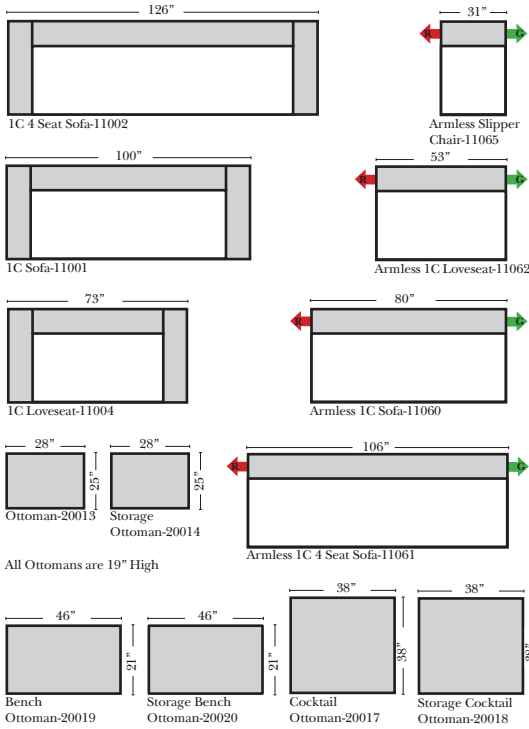

## Standard / Ottomans / Armless

## Bumper Chaise & Return Chaise

v.06.06.16

### L-Shape / 90 Degree Sectional (All 4 seat items ship as one piece if stationary, two pieces if motion installed)

**Note:**  
All Dimensions are approximate, if accuracy is crucial, please contact us for validation of the dimensions shown. However, a 1" to 2" variance can still apply due to foam and upholstery.