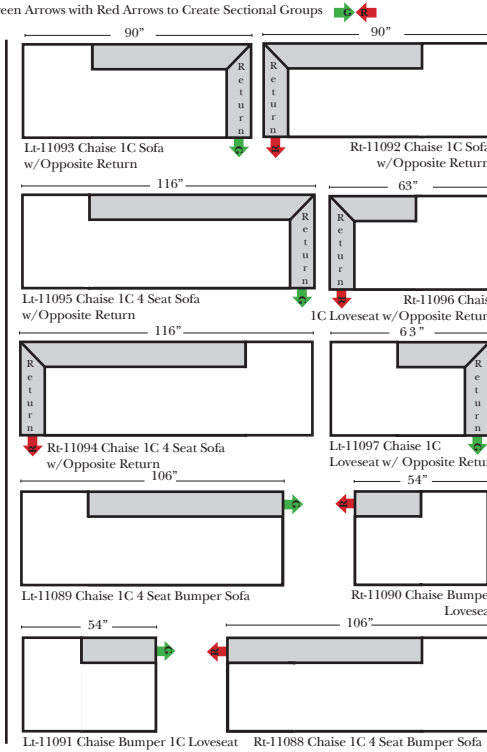

Standard / Ottomans / Armless

Bumper Chaise & Return Chaise

v.06.06.16