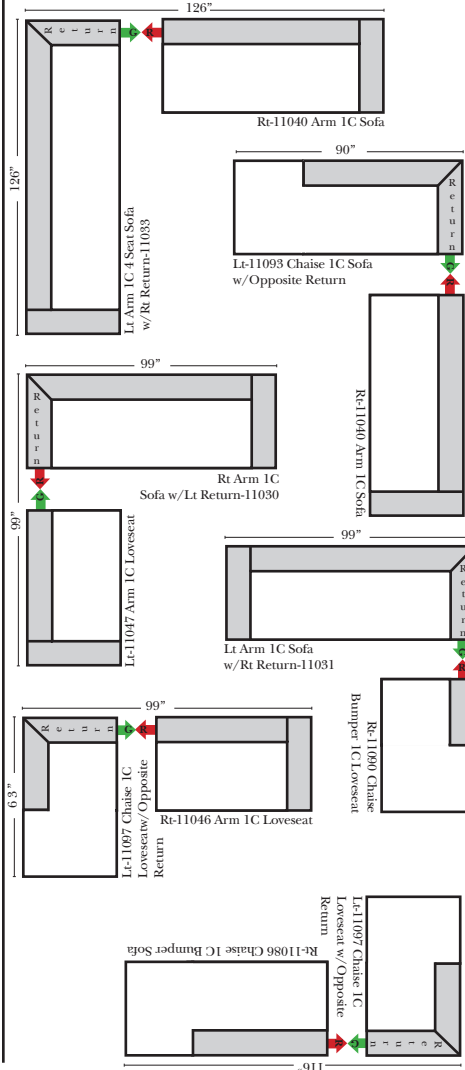

## Standard / Ottomans / Armless

## Bumper Chaise & Return Chaise

v.06.06.16

### Suggested Configurations

### L-Shape / 90 Degree Sectional (All 4 seat items ship as one piece if stationary, two pieces if motion installed)

**Note:**  
All Dimensions are approximate, if accuracy is crucial, please contact us for validation of the dimensions shown. However, a 1" to 2" variance can still apply due to foam and upholstery.