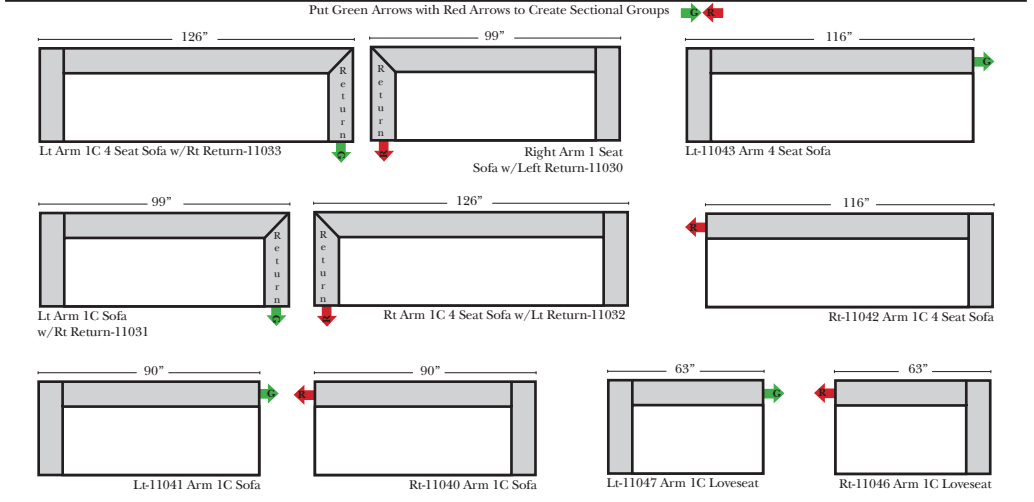

### Suggested Configurations

### L-Shape / 90 Degree Sectional (All 4 seat items ship as one piece if stationary, two pieces if motion installed)

**Note:**  
All Dimensions are approximate, if accuracy is crucial, please contact us for validation of the dimensions shown. However, a 1" to 2" variance can still apply due to foam and upholstery.