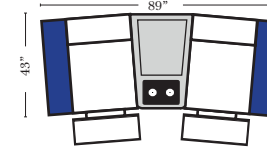

2C Loveseat w/1 Large Wedge Console Arms-53133