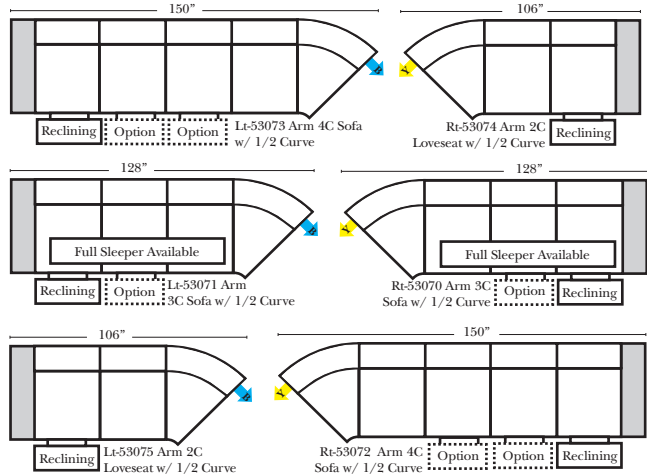

2-Piece Curve Sectional

Put Blue Arrows with Yellow Arrows to Create Sectional Groups → ←