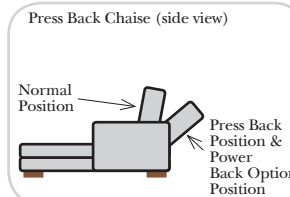

90 Degree / L-Shape Sectional

Put Green Arrows with Red Arrows to Create Sectional Groups → ←