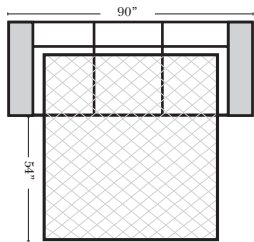

Note:

All Dimensions are approximate, if accuracy is crucial, please contact us for validation of the dimensions shown. However, a 1" to 2" variance can still apply due to foam and upholstery.

90 Degree / L-Shape Sectional

Put Green Arrows with Red Arrows to Create Sectional Groups → ←

Sleepers

Suggested Configurations

v.12.03.18

Sleeper Options: (Additional charges apply)

- Deluxe Innerspring Mattress: Full
- 5" Memory Foam Mattress: Full Only

23126 3C Full Sleeper

23129 Lt Arm 3C Full Sleeper

23128 Rt Arm 3C Full Sleeper

23137 Lt Arm 3C Full Sleeper w/ 1/2 Curve

23136 Rt Arm 3C Full Sleeper w/ 1/2 Curve

The Suggested Configurations below are only a sample of what the imagination can create, please enjoy creating the configuration that fits your lifestyle, using the ideas below and from the items on the other pages.