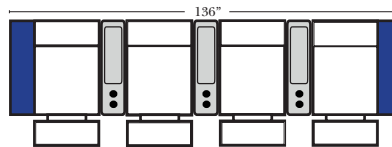

4C Sofa w/3 Small Straight Console Arms-53146