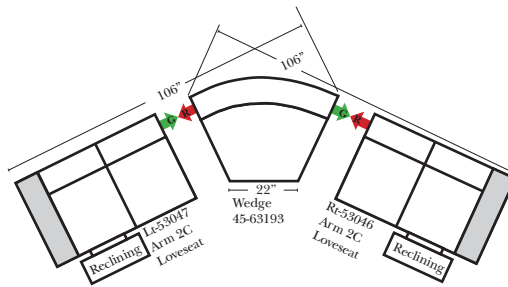

Note:

All Dimensions are approximate, if accuracy is crucial, please contact us for validation of the dimensions shown. However, a 1" to 2" variance can still apply due to foam and upholstery.

90 Degree / L-Shape Sectional

23126 3C Full Sleeper

23129 Lt Arm 3C Full Sleeper

23128 Rt Arm 3C Full Sleeper

23137 Lt Arm 3C Full Sleeper w/ 1/2 Curve

23136 Rt Arm 3C Full Sleeper w/ 1/2 Curve

The Suggested Configurations below are only a sample of what the imagination can create, please enjoy creating the configuration that fits your lifestyle, using the ideas below and from the items on the other pages.