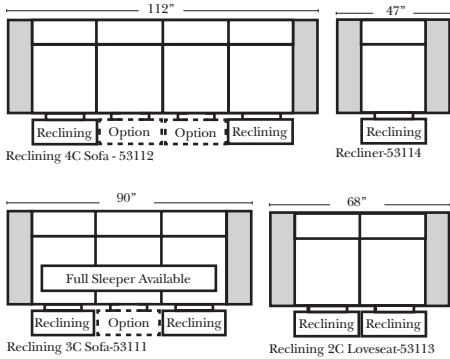

Standard

Put Green Arrows with Red Arrows to Create Sectional Groups → ←