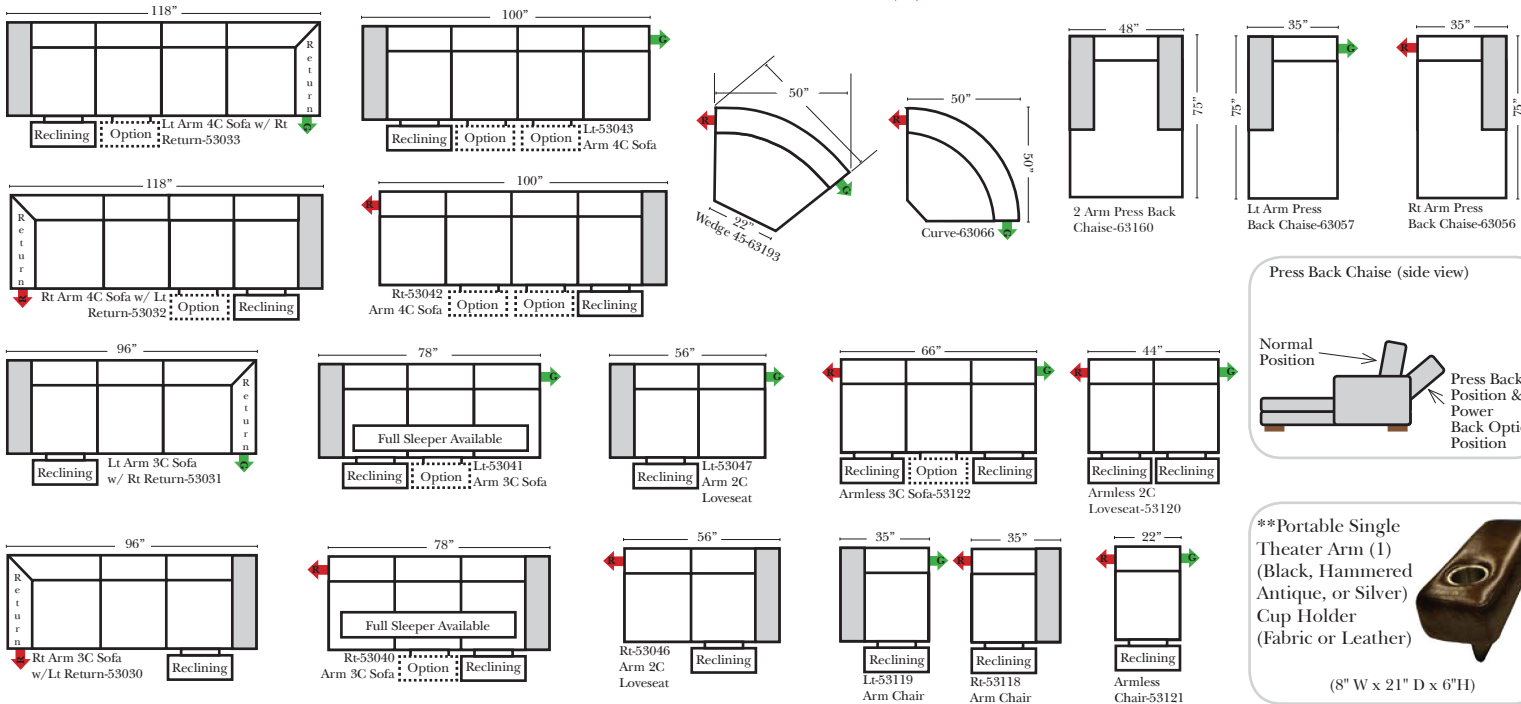

- Power Recliner Mechanism
- Power Lumbar
- Center Seat Recliner (See Option Note)
- Rechargeable Battery Pack (will operate 2 recliner footrests or multiple mechanisms per recliner)
- Swivel Recliner Base (2 Arm Recliner Only)
- Swivel Glider Mechanism (2 Arm Recliner Only)
- Glider Mechanism (2 Arm Recliner Only)
- Lift Chair Dual Motor Mechanism (Lifts Person to a Standing Position), (2 Arm Recliner Only)
- Upholstered Swivel Base (2 Arm Recliner Only)
- Power 180° Swivel Glider Mechanism (2 Arm Recliner Only)
- Swivel Table for Console Arms (Espresso or Walnut Wood Finish)
- **Portable Single Theater Arm (1) (Black, Hammered Antique, or Silver) Cup Holder (Fabric or Leather)

Note:

All Dimensions are approximate, if accuracy is crucial, please contact us for validation of the dimensions shown. However, a 1" to 2" variance can still apply due to foam and upholstery.

90 Degree / L-Shape Sectional

Put Green Arrows with Red Arrows to Create Sectional Groups → ←

Sleepers

Suggested Configurations

v.12.03.18

Sleeper Options: (Additional charges apply)

- Deluxe Innerspring Mattress: Full
- 5" Memory Foam Mattress: Full Only