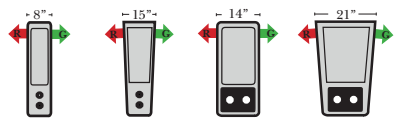

Home Theater Seating - Console Arms

Pre-Configured Home Theater Seating

v.11.03.18

Small Straight-63118 Console Arm
Small Wedge-63119 Console Arm
Large Straight-63116 Console Arm
Large Wedge-63117 Console Arm

Large console arm wood finish is standard as Espresso, available in Walnut - Small console is upholstered.