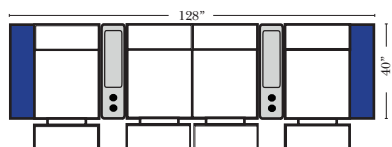

4C Sofa w/2 Small Straight Console Arms-53144