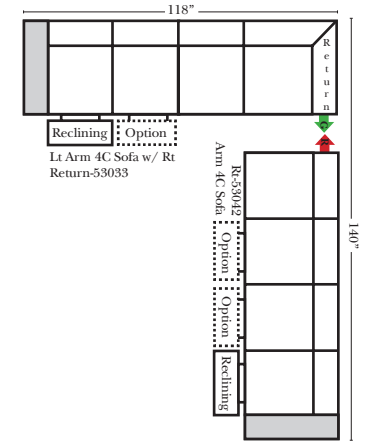

Note:

All Dimensions are approximate, if accuracy is crucial, please contact us for validation of the dimensions shown. However, a 1" to 2" variance can still apply due to foam and upholstery.

90 Degree / L-Shape Sectional

23126 3C Full Sleeper

23129 Lt Arm 3C Full Sleeper

23128 Rt Arm 3C Full Sleeper

23137 Lt Arm 3C Full Sleeper w/ 1/2 Curve

23136 Rt Arm 3C Full Sleeper w/ 1/2 Curve

The Suggested Configurations below are only a sample of what the imagination can create, please enjoy creating the configuration that fits your lifestyle, using the ideas below and from the items on the other pages.