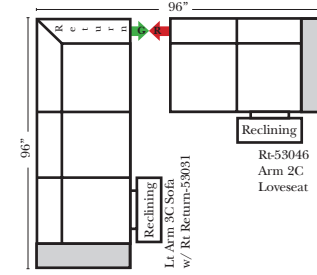

Note:

All Dimensions are approximate, if accuracy is crucial, please contact us for validation of the dimensions shown. However, a 1" to 2" variance can still apply due to foam and upholstery.

90 Degree / L-Shape Sectional

23126 3C Full Sleeper

23129 Lt Arm 3C Full Sleeper

23128 Rt Arm 3C Full Sleeper

23137 Lt Arm 3C Full Sleeper w/ 1/2 Curve

23136 Rt Arm 3C Full Sleeper w/ 1/2 Curve

The Suggested Configurations below are only a sample of what the imagination can create, please enjoy creating the configuration that fits your lifestyle, using the ideas below and from the items on the other pages.

Home Theater Seating - Console Arms

Pre-Configured Home Theater Seating

v.11.03.18

Small Straight-63118 Console Arm
 Small Wedge-63119 Console Arm
 Large Straight-63116 Console Arm
 Large Wedge-63117 Console Arm