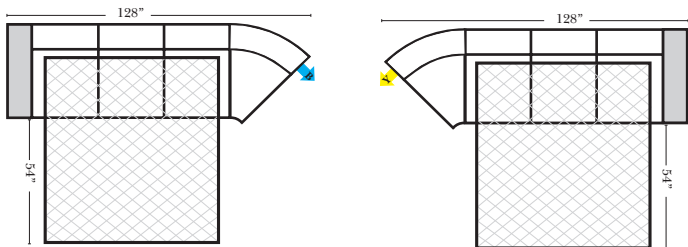

Note:

All Dimensions are approximate, if accuracy is crucial, please contact us for validation of the dimensions shown. However, a 1" to 2" variance can still apply due to foam and upholstery.

90 Degree / L-Shape Sectional

Put Green Arrows with Red Arrows to Create Sectional Groups → ←

Sleepers

Suggested Configurations

v.12.03.18

Sleeper Options: (Additional charges apply)

- Deluxe Innerspring Mattress: Full
- 5" Memory Foam Mattress: Full Only

23126 3C Full Sleeper

23129 Lt Arm 3C Full Sleeper

23128 Rt Arm 3C Full Sleeper

23137 Lt Arm 3C Full Sleeper w/ 1/2 Curve

23136 Rt Arm 3C Full Sleeper w/ 1/2 Curve

The Suggested Configurations below are only a sample of what the imagination can create, please enjoy creating the configuration that fits your lifestyle, using the ideas below and from the items on the other pages.