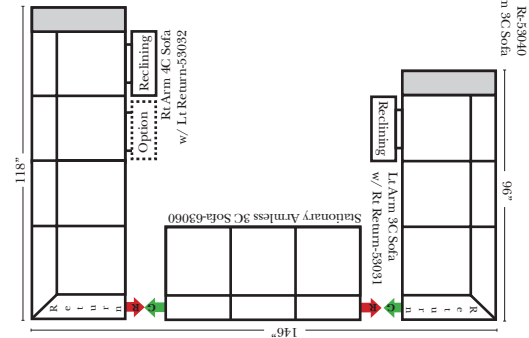

Note:

All Dimensions are approximate, if accuracy is crucial, please contact us for validation of the dimensions shown. However, a 1" to 2" variance can still apply due to foam and upholstery.

90 Degree / L-Shape Sectional

23126 3C Full Sleeper

23129 Lt Arm 3C Full Sleeper

23128 Rt Arm 3C Full Sleeper

23137 Lt Arm 3C Full Sleeper w/ 1/2 Curve

23136 Rt Arm 3C Full Sleeper w/ 1/2 Curve

The Suggested Configurations below are only a sample of what the imagination can create, please enjoy creating the configuration that fits your lifestyle, using the ideas below and from the items on the other pages.