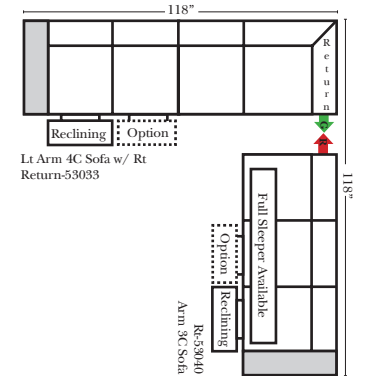

Note:

All Dimensions are approximate, if accuracy is crucial, please contact us for validation of the dimensions shown. However, a 1" to 2" variance can still apply due to foam and upholstery.

90 Degree / L-Shape Sectional

23126 3C Full Sleeper

23129 Lt Arm 3C Full Sleeper

23128 Rt Arm 3C Full Sleeper

23137 Lt Arm 3C Full Sleeper w/ 1/2 Curve

23136 Rt Arm 3C Full Sleeper w/ 1/2 Curve

The Suggested Configurations below are only a sample of what the imagination can create, please enjoy creating the configuration that fits your lifestyle, using the ideas below and from the items on the other pages.