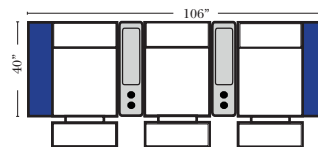

3C Sofa w/2 Small Straight Console Arms-53140