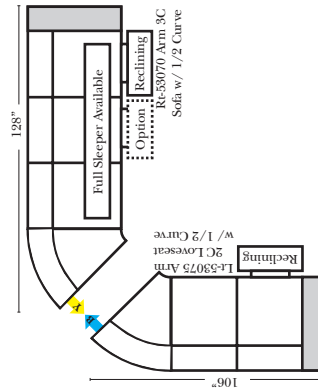

Note:

All Dimensions are approximate, if accuracy is crucial, please contact us for validation of the dimensions shown. However, a 1" to 2" variance can still apply due to foam and upholstery.

90 Degree / L-Shape Sectional

23126 3C Full Sleeper

23129 Lt Arm 3C Full Sleeper

23128 Rt Arm 3C Full Sleeper

23137 Lt Arm 3C Full Sleeper w/ 1/2 Curve

23136 Rt Arm 3C Full Sleeper w/ 1/2 Curve

The Suggested Configurations below are only a sample of what the imagination can create, please enjoy creating the configuration that fits your lifestyle, using the ideas below and from the items on the other pages.

Home Theater Seating - Console Arms

Pre-Configured Home Theater Seating

v.11.03.18

Small Straight-63118 Console Arm
 Small Wedge-63119 Console Arm
 Large Straight-63116 Console Arm
 Large Wedge-63117 Console Arm