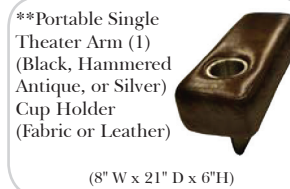

90 Degree / L-Shape Sectional

Put Green Arrows with Red Arrows to Create Sectional Groups → ←