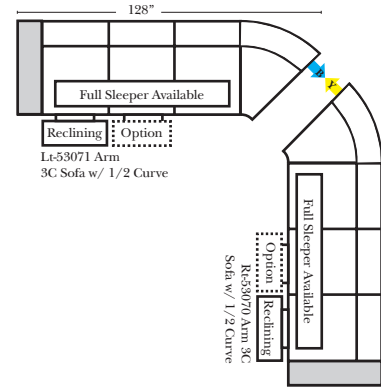

Note:

All Dimensions are approximate, if accuracy is crucial, please contact us for validation of the dimensions shown. However, a 1" to 2" variance can still apply due to foam and upholstery.

90 Degree / L-Shape Sectional

23126 3C Full Sleeper

23129 Lt Arm 3C Full Sleeper

23128 Rt Arm 3C Full Sleeper

23137 Lt Arm 3C Full Sleeper w/ 1/2 Curve

23136 Rt Arm 3C Full Sleeper w/ 1/2 Curve

The Suggested Configurations below are only a sample of what the imagination can create, please enjoy creating the configuration that fits your lifestyle, using the ideas below and from the items on the other pages.

Home Theater Seating - Console Arms

Pre-Configured Home Theater Seating

v.11.03.18

Small Straight-63118 Console Arm
 Small Wedge-63119 Console Arm
 Large Straight-63116 Console Arm
 Large Wedge-63117 Console Arm