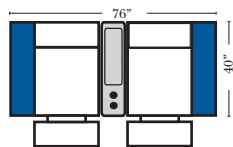

Home Theater Pre-Configured Small Straight & Wedge Consoles

2C Loveseat w/1 Small Straight Console Arm-53142