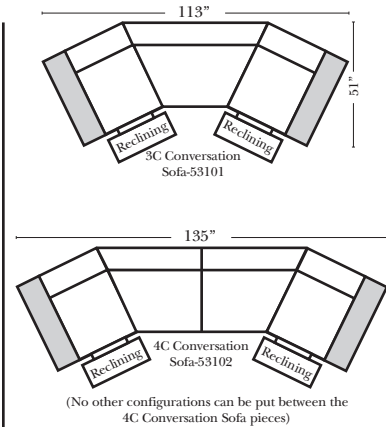

Standard

Put Green Arrows with Red Arrows to Create Sectional Groups → ←

2-Piece Curve Sectional

Put Blue Arrows with Yellow Arrows to Create Sectional Groups → ←

Conversation Sofas

Standards & Options

Standard:

Note:

All Dimensions are approximate, if accuracy is crucial, please contact us for validation of the dimensions shown. However, a 1" to 2" variance can still apply due to foam and upholstery.

90 Degree / L-Shape Sectional