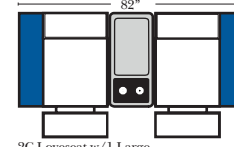

Home Theater Pre-Configured Large Straight & Wedge Consoles

3C Sofa w/2 Large Straight Console Arms-53130