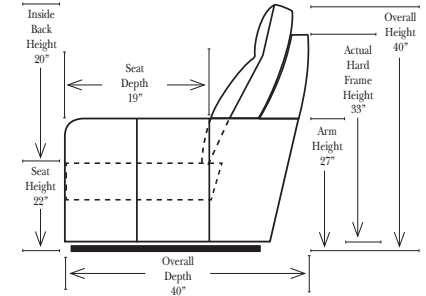

Standard

Put Green Arrows with Red Arrows to Create Sectional Groups → ←

2-Piece Curve Sectional

Put Blue Arrows with Yellow Arrows to Create Sectional Groups → ←

Conversation Sofas

Standards & Options

Standard:

Note:

All Dimensions are approximate, if accuracy is crucial, please contact us for validation of the dimensions shown. However, a 1" to 2" variance can still apply due to foam and upholstery.

90 Degree / L-Shape Sectional