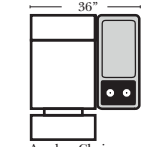

Armless Chair w/Large Straight Console Arm-53128