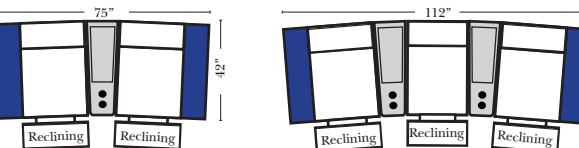

Recl 2C Loveseat w/1 Small Wedge Console Arms-53143

Recl 3C Sofa w/2 Small Wedge Console Arms-53141