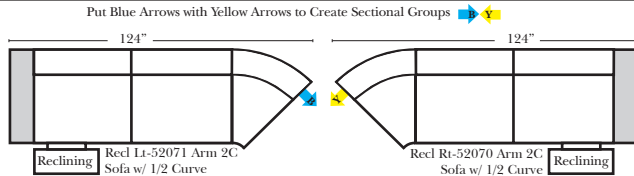

Reclining Standard/Sleeper