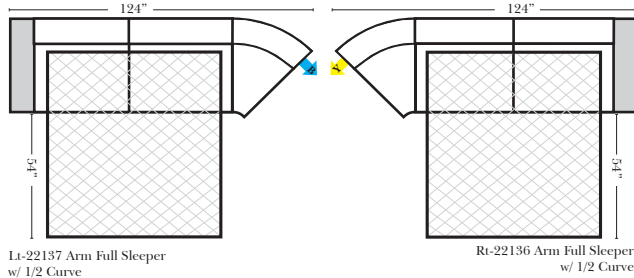

Reclining Standard/Sleeper