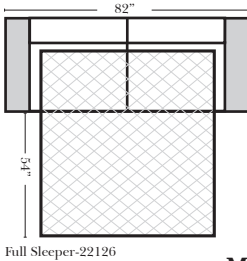

Reclining Standard/Sleeper