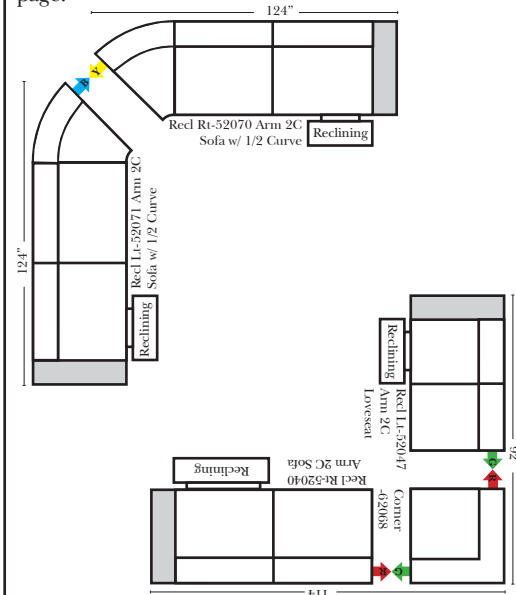

Suggested Configurations

v.10.22.18

The Suggested Configurations below are only a sample of what the imagination can create, please enjoy creating the configuration that fits your lifestyle, using the ideas below and from the items on the opposite page.