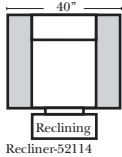

Reclining Standard/Sleeper