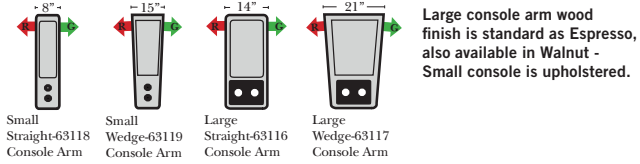

Home Theater Seating - Console Arms

Large console arm wood finish is standard as Espresso, also available in Walnut - Small console is upholstered.