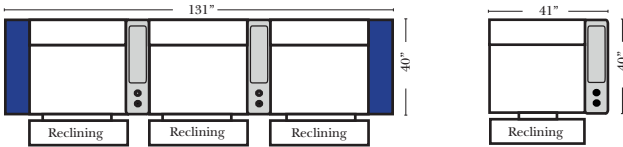

Recl 3C Super Sofa w/2 Small Straight Console Arm-52158
Recl Arms Chair & 1/2 w/Small Straight Console Arm-52126