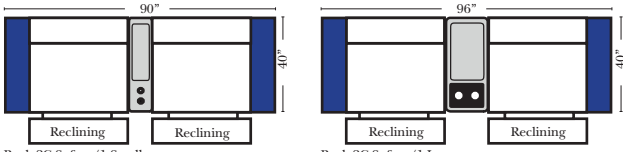

Recl 2C Sofa w/1 Small Straight Console Arm-52150
Recl 2C Sofa w/1 Large Straight Console Arm-52130