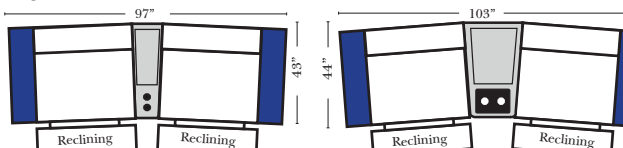

Recl 2C Sofa w/1 Small Wedge Console Arm-52151
Recl 2C Sofa w/1 Large Wedge Console Arm-52131