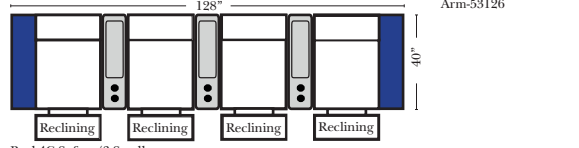

Recl 4C Sofa w/3 Small Straight Console Arms-53146