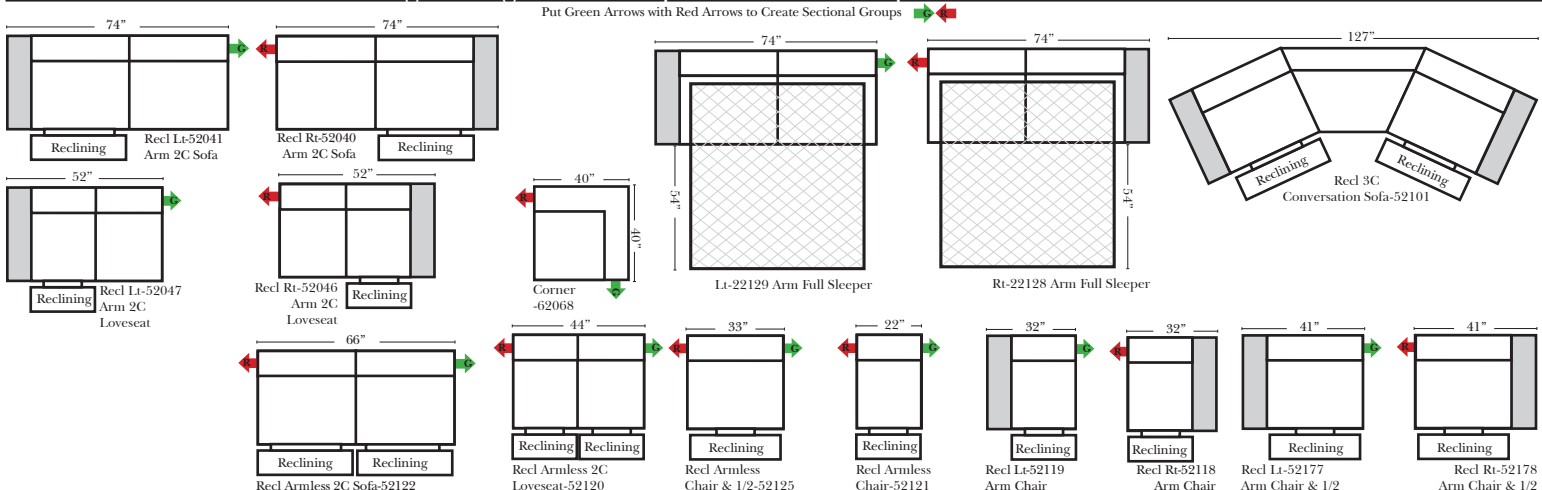

- Options: (Additional Charges Apply)**
- Power Recliner Mechanism
 - Center Seat Recliner to a Reclining 3C Super Sofa
 - Rechargeable Battery Pack (will operate 2 recliner footrests or multiple mechanisms per recliner)
 - Swivel Recliner Base (2 Arm Recliner Only)
 - Swivel Glider Mechanism (2 Arm Recliner Only)
 - Upholstered Swivel Base (2 Arm Recliner Only)
 - Power 180° Swivel Glider Mechanism (2 Arm Recliner Only)
 - Swivel Table for Console Arms (Espresso or Walnut Wood Finish)
 - **Portable Double Theater Arm (2) (Black, Hammered Antique, or Silver) Cup Holder (Fabric or Leather)

Sleeper Options: Full Size Available

- Add Deluxe Innerspring Mattress
- Add 5" Memory Foam Mattress

Note:

All Dimensions are approximate, if accuracy is crucial, please contact us for validation of the dimensions shown. However, a 1" to 2" variance can still apply due to foam and upholstery.

Many items on these pages are available as Stationary (Non-Reclining)

Reclining 90 Degree / L-Shape Sectional / Sleeper / Armless / Conversation

Home Theater Seating - Console Arms

Large console arm wood finish is standard as Espresso, also available in Walnut - Small console is upholstered.