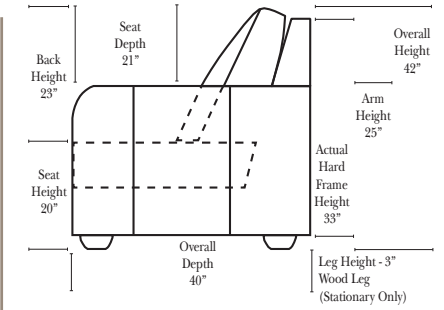

Suggested Configurations

v.10.22.18

The Suggested Configurations below are only a sample of what the imagination can create, please enjoy creating the configuration that fits your lifestyle, using the ideas below and from the items on the opposite page.