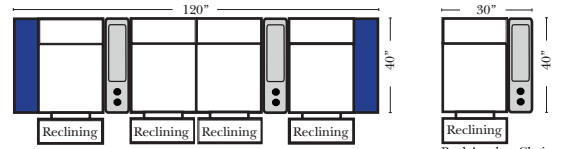

Recl Armless Chair w/Small Straight Console Arm-53126

Recl 4C Sofa w/2 Small Straight Console Arms-53144