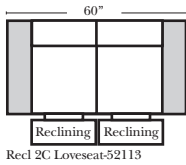

Reclining Standard/Sleeper