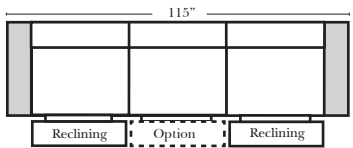

Reclining Standard/Sleeper

Suggested Configurations

v.10.22.18

The Suggested Configurations below are only a sample of what the imagination can create, please enjoy creating the configuration that fits your lifestyle, using the ideas below and from the items on the opposite page.

Sleeper Options: Full Size Available

- Add Deluxe Innerspring Mattress
- Add 5" Memory Foam Mattress

Note:

All Dimensions are approximate, if accuracy is crucial, please contact us for validation of the dimensions shown. However, a 1" to 2" variance can still apply due to foam and upholstery.