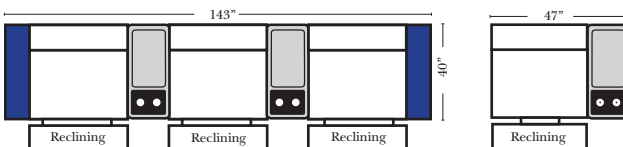

Recl 3C Super Sofa w/2 Large Straight Console Arm-52138
Recl Arms Chair & 1/2 w/Large Straight Console Arm-52128