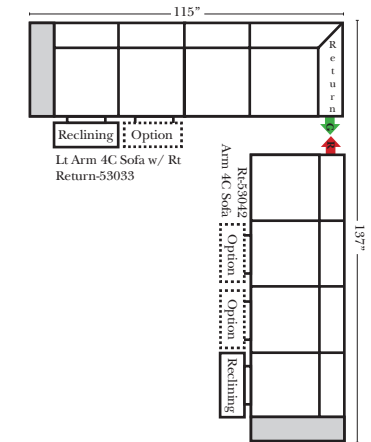

90 Degree / L-Shape Sectional

Put Green Arrows with Red Arrows to Create Sectional Groups → ←

Note:

All Dimensions are approximate, if accuracy is crucial, please contact us for validation of the dimensions shown. However, a 1" to 2" variance can still apply due to foam and upholstery.

23126 3C Full Sleeper

23129 Lt Arm 3C Full Sleeper

23128 Rt Arm 3C Full Sleeper

23137 Lt Arm 3C Full Sleeper w/ 1/2 Curve

23136 Rt Arm 3C Full Sleeper w/ 1/2 Curve

Home Theater Seating - Console Arms

Pre-Configured Home Theater Seating