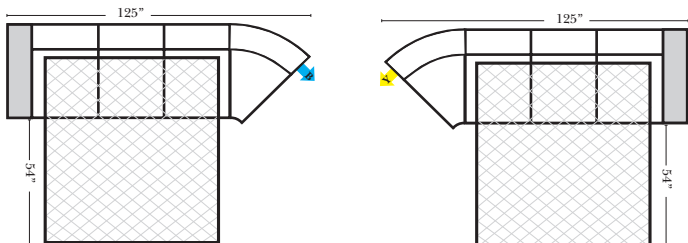

23137 Lt Arm 3C Full Sleeper w/ 1/2 Curve

23136 Rt Arm 3C Full Sleeper w/ 1/2 Curve