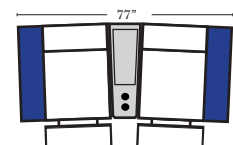

Home Theater Pre-Configured Small Straight & Wedge Consoles

2C Loveseat w/1 Small Straight Console Arm-53142

3C Sofa w/2 Small Straight Console Arms-53140

4C Sofa w/2 Small Straight Console Arms-53144

Armless Chair w/Small Straight Console Arm-53126

4C Sofa w/3 Small Straight Console Arms-53146

2C Loveseat w/1 Small Wedge Console Arms-53143

3C Sofa w/2 Small Wedge Console Arms-53141

4C Sofa w/2 Small Wedge Console Arms-53145

Armless Chair w/Small Wedge Console Arm-53127