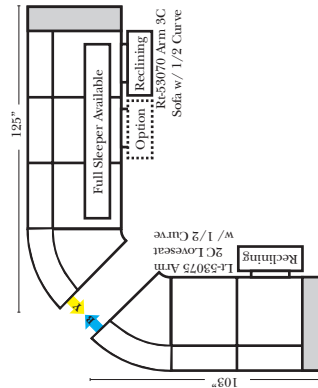

90 Degree / L-Shape Sectional

Put Green Arrows with Red Arrows to Create Sectional Groups → ←

Note:

All Dimensions are approximate, if accuracy is crucial, please contact us for validation of the dimensions shown. However, a 1" to 2" variance can still apply due to foam and upholstery.

23126 3C Full Sleeper

23129 Lt Arm 3C Full Sleeper

23128 Rt Arm 3C Full Sleeper

23137 Lt Arm 3C Full Sleeper w/ 1/2 Curve

23136 Rt Arm 3C Full Sleeper w/ 1/2 Curve

Home Theater Seating - Console Arms

Pre-Configured Home Theater Seating