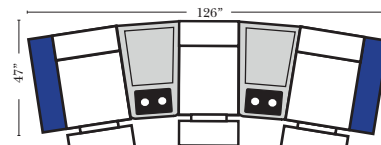

3C Sofa w/2 Large Wedge Console Arms-53131