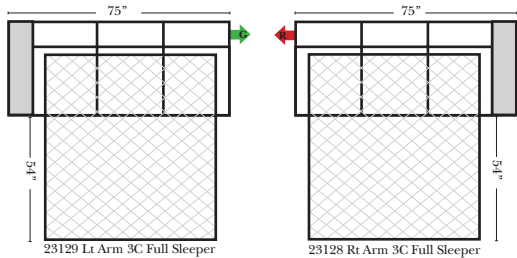

23129 Lt Arm 3C Full Sleeper

23128 Rt Arm 3C Full Sleeper