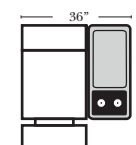

4C Sofa w/3 Small Wedge Console Arms-53147

Home Theater Pre-Configured Large Straight & Wedge Consoles

2C Loveseat w/1 Large Straight Console Arm-53132

3C Sofa w/2 Large Straight Console Arms-53130

4C Sofa w/2 Large Straight Console Arms-53134