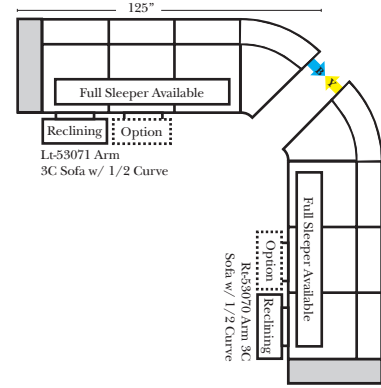

90 Degree / L-Shape Sectional

Put Green Arrows with Red Arrows to Create Sectional Groups → ←

Note:

All Dimensions are approximate, if accuracy is crucial, please contact us for validation of the dimensions shown. However, a 1" to 2" variance can still apply due to foam and upholstery.

23126 3C Full Sleeper

23129 Lt Arm 3C Full Sleeper

23128 Rt Arm 3C Full Sleeper

23137 Lt Arm 3C Full Sleeper w/ 1/2 Curve

23136 Rt Arm 3C Full Sleeper w/ 1/2 Curve

Home Theater Seating - Console Arms

Pre-Configured Home Theater Seating