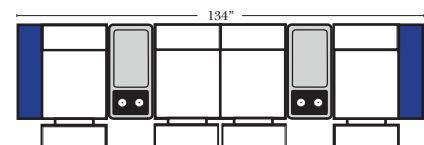

4C Sofa w/3 Small Wedge Console Arms-53147

Home Theater Pre-Configured Large Straight & Wedge Consoles

2C Loveseat w/1 Large Straight Console Arm-53132

3C Sofa w/2 Large Straight Console Arms-53130

4C Sofa w/2 Large Straight Console Arms-53134