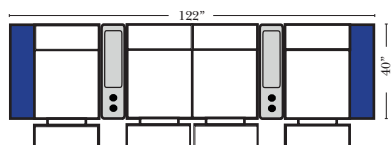

Home Theater Pre-Configured Small Straight & Wedge Consoles

2C Loveseat w/1 Small Straight Console Arm-53142

3C Sofa w/2 Small Straight Console Arms-53140

4C Sofa w/2 Small Straight Console Arms-53144

Armless Chair w/Small Straight Console Arm-53126