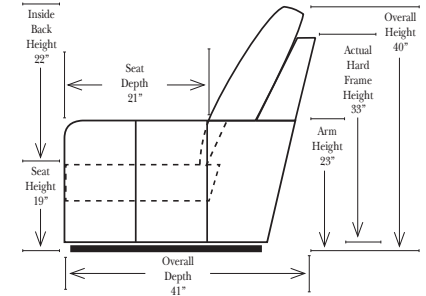

Standard

Put Green Arrows with Red Arrows to Create Sectional Groups → ←

2-Piece Curve Sectional

Put Blue Arrows with Yellow Arrows to Create Sectional Groups → ←

Conversation Sofas

Standards & Options

Standard:

90 Degree / L-Shape Sectional

Put Green Arrows with Red Arrows to Create Sectional Groups → ←

Note:

All Dimensions are approximate, if accuracy is crucial, please contact us for validation of the dimensions shown. However, a 1" to 2" variance can still apply due to foam and upholstery.