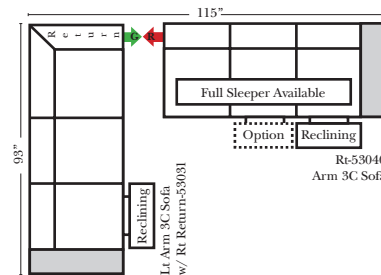

90 Degree / L-Shape Sectional

Put Green Arrows with Red Arrows to Create Sectional Groups → ←

Note:

All Dimensions are approximate, if accuracy is crucial, please contact us for validation of the dimensions shown. However, a 1" to 2" variance can still apply due to foam and upholstery.

Sleepers

Suggested Configurations

v.11.09.18

Sleeper Options: (Additional charges apply)

- Full Sleeper available w/Standard Mattress
- 5" Memory Foam Mattress: Full
- Air Dream Coil Mattress: Full Only

The Suggested Configurations below are only a sample of what the imagination can create, please enjoy creating the configuration that fits your lifestyle, using the ideas below and from the items on the other pages.

23126 3C Full Sleeper

23129 Lt Arm 3C Full Sleeper

23128 Rt Arm 3C Full Sleeper

23137 Lt Arm 3C Full Sleeper w/ 1/2 Curve

23136 Rt Arm 3C Full Sleeper w/ 1/2 Curve

Home Theater Seating - Console Arms

Pre-Configured Home Theater Seating