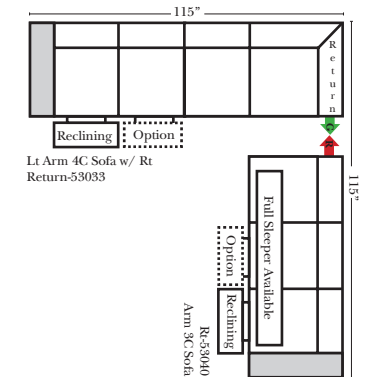

90 Degree / L-Shape Sectional

Put Green Arrows with Red Arrows to Create Sectional Groups → ←

Note:

All Dimensions are approximate, if accuracy is crucial, please contact us for validation of the dimensions shown. However, a 1" to 2" variance can still apply due to foam and upholstery.

23126 3C Full Sleeper

23129 Lt Arm 3C Full Sleeper

23128 Rt Arm 3C Full Sleeper

23137 Lt Arm 3C Full Sleeper w/ 1/2 Curve

23136 Rt Arm 3C Full Sleeper w/ 1/2 Curve

Home Theater Seating - Console Arms

Pre-Configured Home Theater Seating