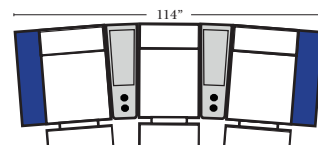

3C Sofa w/2 Small Wedge Console Arms-53141