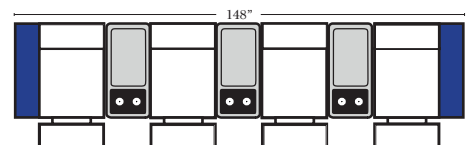

4C Sofa w/3 Large Straight Console Arms-53136