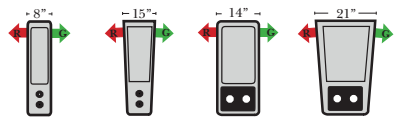

Home Theater Seating - Console Arms

Pre-Configured Home Theater Seating

v.11.09.18

Small Straight-63118 Console Arm
Small Wedge-63119 Console Arm
Large Straight-63116 Console Arm
Large Wedge-63117 Console Arm

Large console arm wood finish is standard as Espresso, available in Walnut - Small console is upholstered.