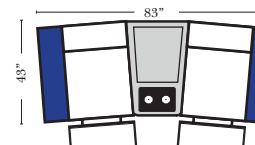

4C Sofa w/3 Small Wedge Console Arms-53147

Home Theater Pre-Configured Large Straight & Wedge Consoles

2C Loveseat w/1 Large Straight Console Arm-53132

3C Sofa w/2 Large Straight Console Arms-53130

4C Sofa w/2 Large Straight Console Arms-53134

Armless Chair w/Large Straight Console Arm-53128

4C Sofa w/3 Large Straight Console Arms-53136

2C Loveseat w/1 Large Wedge Console Arms-53133

3C Sofa w/2 Large Wedge Console Arms-53131

4C Sofa w/2 Large Wedge Console Arms-53135