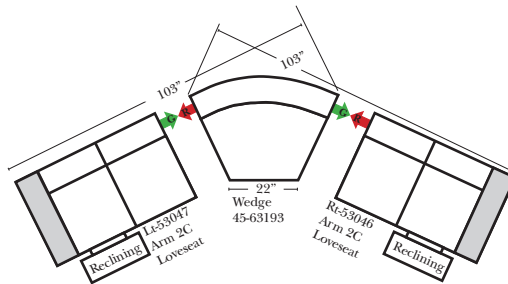

90 Degree / L-Shape Sectional

Put Green Arrows with Red Arrows to Create Sectional Groups → ←

Note:

All Dimensions are approximate, if accuracy is crucial, please contact us for validation of the dimensions shown. However, a 1" to 2" variance can still apply due to foam and upholstery.

23126 3C Full Sleeper

23129 Lt Arm 3C Full Sleeper

23128 Rt Arm 3C Full Sleeper

23137 Lt Arm 3C Full Sleeper w/ 1/2 Curve

23136 Rt Arm 3C Full Sleeper w/ 1/2 Curve

Home Theater Seating - Console Arms

Pre-Configured Home Theater Seating