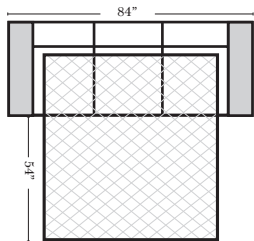

90 Degree / L-Shape Sectional

Put Green Arrows with Red Arrows to Create Sectional Groups → ←

Note:

All Dimensions are approximate, if accuracy is crucial, please contact us for validation of the dimensions shown. However, a 1" to 2" variance can still apply due to foam and upholstery.

Sleepers

Suggested Configurations

v.11.09.18

Sleeper Options: (Additional charges apply)

- Full Sleeper available w/Standard Mattress
- 5" Memory Foam Mattress: Full
- Air Dream Coil Mattress: Full Only

The Suggested Configurations below are only a sample of what the imagination can create, please enjoy creating the configuration that fits your lifestyle, using the ideas below and from the items on the other pages.