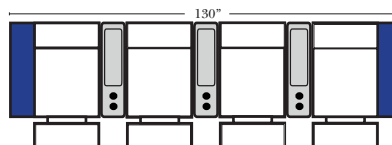

Home Theater Pre-Configured Small Straight & Wedge Consoles

2C Loveseat w/1 Small Straight Console Arm-53142

3C Sofa w/2 Small Straight Console Arms-53140

4C Sofa w/2 Small Straight Console Arms-53144

Armless Chair w/Small Straight Console Arm-53126