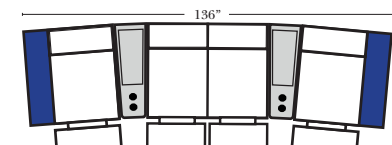

4C Sofa w/2 Small Wedge Console Arms-53145