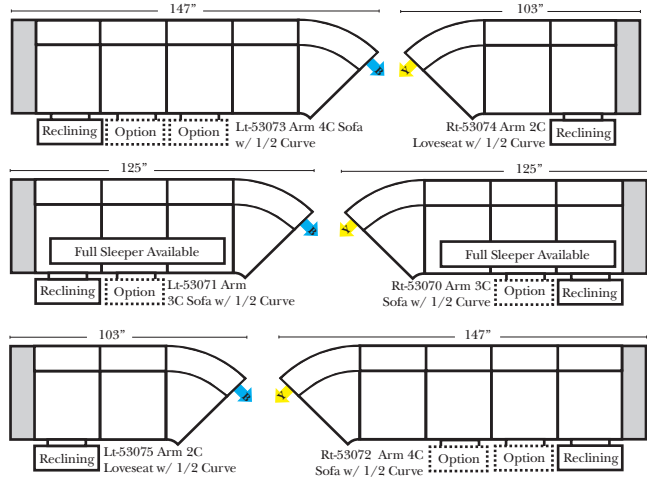

2-Piece Curve Sectional

Put Blue Arrows with Yellow Arrows to Create Sectional Groups → ←