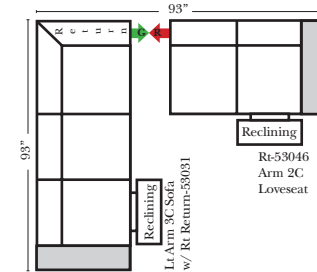

90 Degree / L-Shape Sectional

Put Green Arrows with Red Arrows to Create Sectional Groups → ←

Note:

All Dimensions are approximate, if accuracy is crucial, please contact us for validation of the dimensions shown. However, a 1" to 2" variance can still apply due to foam and upholstery.

23126 3C Full Sleeper

23129 Lt Arm 3C Full Sleeper

23128 Rt Arm 3C Full Sleeper

23137 Lt Arm 3C Full Sleeper w/ 1/2 Curve

23136 Rt Arm 3C Full Sleeper w/ 1/2 Curve

Home Theater Seating - Console Arms

Pre-Configured Home Theater Seating