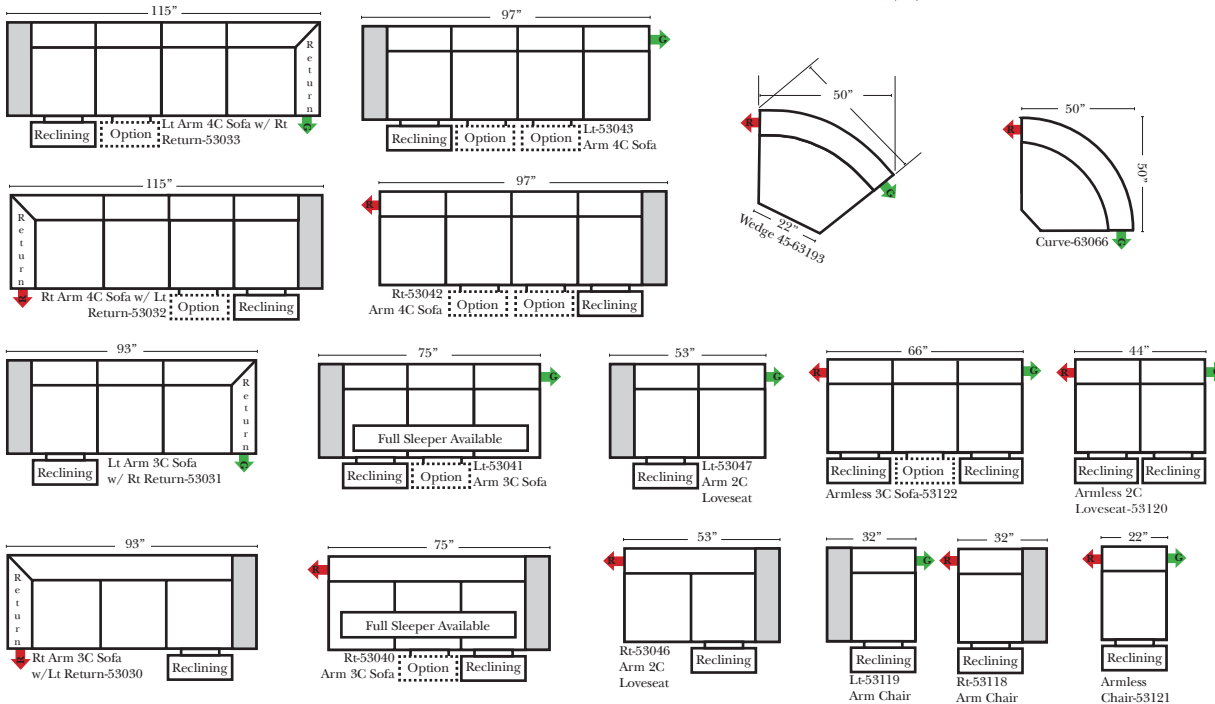

Standard

Put Green Arrows with Red Arrows to Create Sectional Groups → ←

2-Piece Curve Sectional

Put Blue Arrows with Yellow Arrows to Create Sectional Groups → ←

Conversation Sofas

Standards & Options

Standard:

90 Degree / L-Shape Sectional

Put Green Arrows with Red Arrows to Create Sectional Groups → ←

Note:

All Dimensions are approximate, if accuracy is crucial, please contact us for validation of the dimensions shown. However, a 1" to 2" variance can still apply due to foam and upholstery.