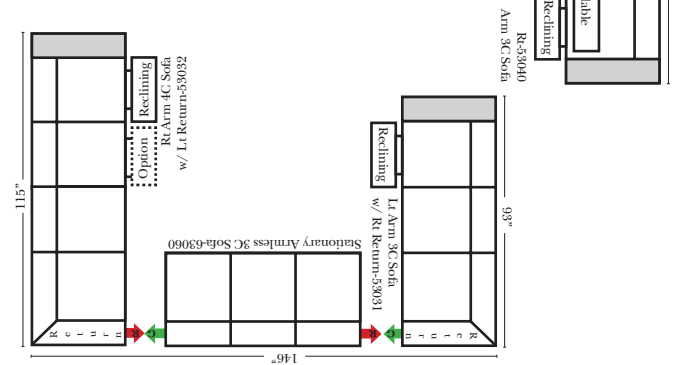

90 Degree / L-Shape Sectional

Put Green Arrows with Red Arrows to Create Sectional Groups → ←

Note:

All Dimensions are approximate, if accuracy is crucial, please contact us for validation of the dimensions shown. However, a 1" to 2" variance can still apply due to foam and upholstery.

Sleepers

Suggested Configurations

v.11.09.18

Sleeper Options: (Additional charges apply)

- Full Sleeper available w/Standard Mattress
- 5" Memory Foam Mattress: Full
- Air Dream Coil Mattress: Full Only

The Suggested Configurations below are only a sample of what the imagination can create, please enjoy creating the configuration that fits your lifestyle, using the ideas below and from the items on the other pages.

23126 3C Full Sleeper

23129 Lt Arm 3C Full Sleeper

23128 Rt Arm 3C Full Sleeper

23137 Lt Arm 3C Full Sleeper w/ 1/2 Curve

23136 Rt Arm 3C Full Sleeper w/ 1/2 Curve

Home Theater Seating - Console Arms

Pre-Configured Home Theater Seating