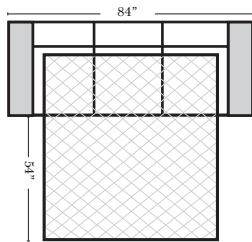

Note:

All Dimensions are approximate, if accuracy is crucial, please contact us for validation of the dimensions shown. However, a 1" to 2" variance can still apply due to foam and upholstery.

90 Degree / L-Shape Sectional

Put Green Arrows with Red Arrows to Create Sectional Groups → ←

Sleepers

Suggested Configurations

v.11.02.18

Sleeper Options: (Additional charges apply)

- Deluxe Innerspring Mattress: Full
- 5" Memory Foam Mattress: Full Only

23126 3C Full Sleeper

23129 Lt Arm 3C Full Sleeper

23128 Rt Arm 3C Full Sleeper

23137 Lt Arm 3C Full Sleeper w/ 1/2 Curve

23136 Rt Arm 3C Full Sleeper w/ 1/2 Curve

The Suggested Configurations below are only a sample of what the imagination can create, please enjoy creating the configuration that fits your lifestyle, using the ideas below and from the items on the other pages.