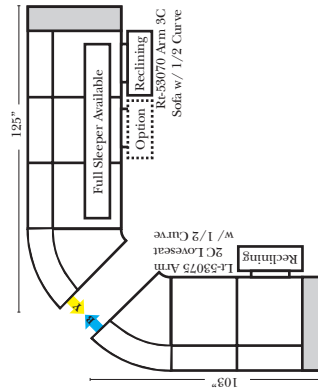

Note:

All Dimensions are approximate, if accuracy is crucial, please contact us for validation of the dimensions shown. However, a 1" to 2" variance can still apply due to foam and upholstery.

90 Degree / L-Shape Sectional

23126 3C Full Sleeper

23129 Lt Arm 3C Full Sleeper

23128 Rt Arm 3C Full Sleeper

23137 Lt Arm 3C Full Sleeper w/ 1/2 Curve

23136 Rt Arm 3C Full Sleeper w/ 1/2 Curve

The Suggested Configurations below are only a sample of what the imagination can create, please enjoy creating the configuration that fits your lifestyle, using the ideas below and from the items on the other pages.

Home Theater Seating - Console Arms

Pre-Configured Home Theater Seating

v.11.02.18

Small Straight-63118 Console Arm
 Small Wedge-63119 Console Arm
 Large Straight-63116 Console Arm
 Large Wedge-63117 Console Arm