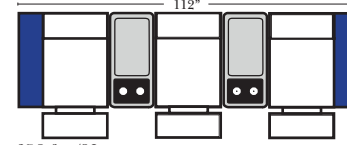

Home Theater Pre-Configured Large Straight & Wedge Consoles

3C Sofa w/2 Large Straight Console Arms-53130