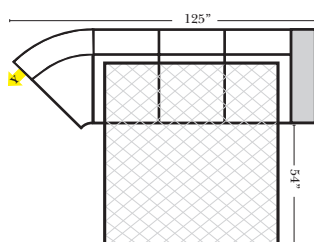

Note:

All Dimensions are approximate, if accuracy is crucial, please contact us for validation of the dimensions shown. However, a 1" to 2" variance can still apply due to foam and upholstery.

90 Degree / L-Shape Sectional

23126 3C Full Sleeper

23129 Lt Arm 3C Full Sleeper

23128 Rt Arm 3C Full Sleeper

23137 Lt Arm 3C Full Sleeper w/ 1/2 Curve

23136 Rt Arm 3C Full Sleeper w/ 1/2 Curve

The Suggested Configurations below are only a sample of what the imagination can create, please enjoy creating the configuration that fits your lifestyle, using the ideas below and from the items on the other pages.