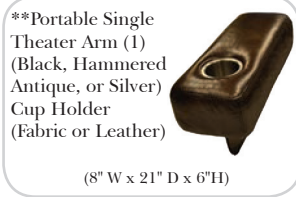

90 Degree / L-Shape Sectional

Put Green Arrows with Red Arrows to Create Sectional Groups → ←