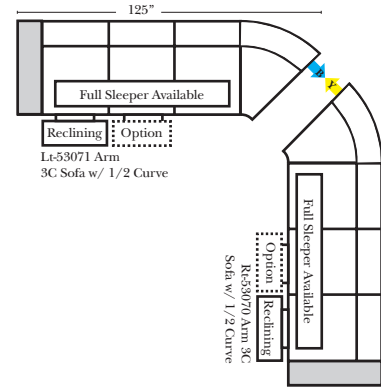

Note:

All Dimensions are approximate, if accuracy is crucial, please contact us for validation of the dimensions shown. However, a 1" to 2" variance can still apply due to foam and upholstery.

90 Degree / L-Shape Sectional

23126 3C Full Sleeper

23129 Lt Arm 3C Full Sleeper

23128 Rt Arm 3C Full Sleeper

23137 Lt Arm 3C Full Sleeper w/ 1/2 Curve

23136 Rt Arm 3C Full Sleeper w/ 1/2 Curve

The Suggested Configurations below are only a sample of what the imagination can create, please enjoy creating the configuration that fits your lifestyle, using the ideas below and from the items on the other pages.

Home Theater Seating - Console Arms

Pre-Configured Home Theater Seating

v.11.02.18

Small Straight-63118 Console Arm
 Small Wedge-63119 Console Arm
 Large Straight-63116 Console Arm
 Large Wedge-63117 Console Arm