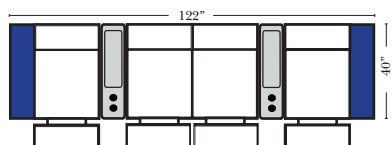

4C Sofa w/2 Small Straight Console Arms-53144