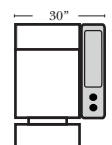

Armless Chair w/Small Straight Console Arm-53126