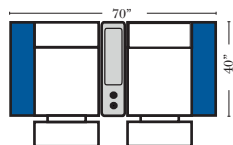

Home Theater Pre-Configured Small Straight & Wedge Consoles

2C Loveseat w/1 Small Straight Console Arm-53142