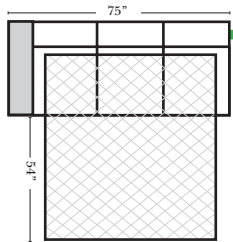

Note:

All Dimensions are approximate, if accuracy is crucial, please contact us for validation of the dimensions shown. However, a 1" to 2" variance can still apply due to foam and upholstery.

90 Degree / L-Shape Sectional

Put Green Arrows with Red Arrows to Create Sectional Groups → ←

Sleepers

Suggested Configurations

v.11.02.18

Sleeper Options: (Additional charges apply)

- Deluxe Innerspring Mattress: Full
- 5" Memory Foam Mattress: Full Only

23126 3C Full Sleeper

23129 Lt Arm 3C Full Sleeper

23128 Rt Arm 3C Full Sleeper

23137 Lt Arm 3C Full Sleeper w/ 1/2 Curve

23136 Rt Arm 3C Full Sleeper w/ 1/2 Curve

The Suggested Configurations below are only a sample of what the imagination can create, please enjoy creating the configuration that fits your lifestyle, using the ideas below and from the items on the other pages.