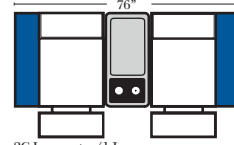

Home Theater Pre-Configured Large Straight & Wedge Consoles

3C Sofa w/2 Large Straight Console Arms-53130