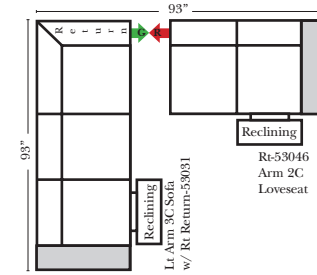

Note:

All Dimensions are approximate, if accuracy is crucial, please contact us for validation of the dimensions shown. However, a 1" to 2" variance can still apply due to foam and upholstery.

90 Degree / L-Shape Sectional

23126 3C Full Sleeper

23129 Lt Arm 3C Full Sleeper

23128 Rt Arm 3C Full Sleeper

23137 Lt Arm 3C Full Sleeper w/ 1/2 Curve

23136 Rt Arm 3C Full Sleeper w/ 1/2 Curve

The Suggested Configurations below are only a sample of what the imagination can create, please enjoy creating the configuration that fits your lifestyle, using the ideas below and from the items on the other pages.

Home Theater Seating - Console Arms

Pre-Configured Home Theater Seating

v.11.02.18

Small Straight-63118 Console Arm
 Small Wedge-63119 Console Arm
 Large Straight-63116 Console Arm
 Large Wedge-63117 Console Arm