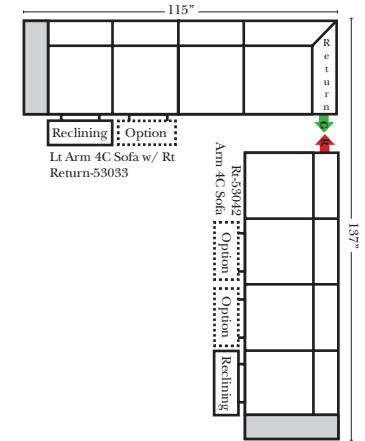

Note:

All Dimensions are approximate, if accuracy is crucial, please contact us for validation of the dimensions shown. However, a 1" to 2" variance can still apply due to foam and upholstery.

90 Degree / L-Shape Sectional

23126 3C Full Sleeper

23129 Lt Arm 3C Full Sleeper

23128 Rt Arm 3C Full Sleeper

23137 Lt Arm 3C Full Sleeper w/ 1/2 Curve

23136 Rt Arm 3C Full Sleeper w/ 1/2 Curve

The Suggested Configurations below are only a sample of what the imagination can create, please enjoy creating the configuration that fits your lifestyle, using the ideas below and from the items on the other pages.