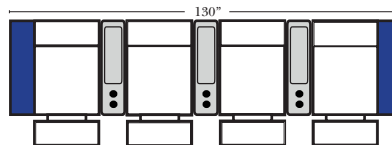

4C Sofa w/3 Small Straight Console Arms-53146