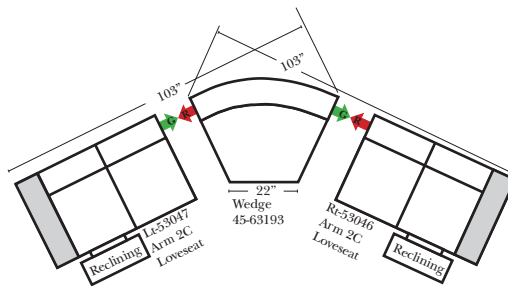

Note:

All Dimensions are approximate, if accuracy is crucial, please contact us for validation of the dimensions shown. However, a 1" to 2" variance can still apply due to foam and upholstery.

90 Degree / L-Shape Sectional

23126 3C Full Sleeper

23129 Lt Arm 3C Full Sleeper

23128 Rt Arm 3C Full Sleeper

23137 Lt Arm 3C Full Sleeper w/ 1/2 Curve

23136 Rt Arm 3C Full Sleeper w/ 1/2 Curve

The Suggested Configurations below are only a sample of what the imagination can create, please enjoy creating the configuration that fits your lifestyle, using the ideas below and from the items on the other pages.