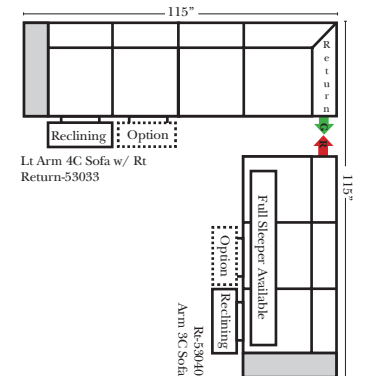

Note:

All Dimensions are approximate, if accuracy is crucial, please contact us for validation of the dimensions shown. However, a 1" to 2" variance can still apply due to foam and upholstery.

90 Degree / L-Shape Sectional

23126 3C Full Sleeper

23129 Lt Arm 3C Full Sleeper

23128 Rt Arm 3C Full Sleeper

23137 Lt Arm 3C Full Sleeper w/ 1/2 Curve

23136 Rt Arm 3C Full Sleeper w/ 1/2 Curve

The Suggested Configurations below are only a sample of what the imagination can create, please enjoy creating the configuration that fits your lifestyle, using the ideas below and from the items on the other pages.