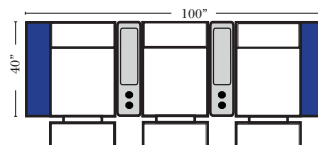

3C Sofa w/2 Small Straight Console Arms-53140