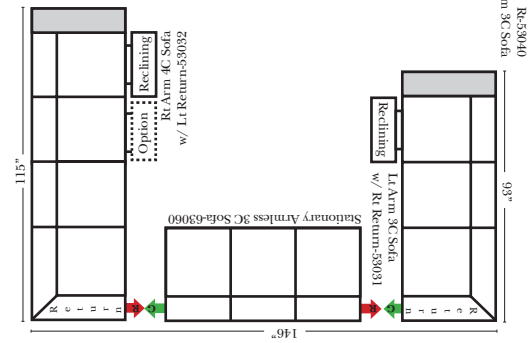

Note:

All Dimensions are approximate, if accuracy is crucial, please contact us for validation of the dimensions shown. However, a 1" to 2" variance can still apply due to foam and upholstery.

90 Degree / L-Shape Sectional

23126 3C Full Sleeper

23129 Lt Arm 3C Full Sleeper

23128 Rt Arm 3C Full Sleeper

23137 Lt Arm 3C Full Sleeper w/ 1/2 Curve

23136 Rt Arm 3C Full Sleeper w/ 1/2 Curve

The Suggested Configurations below are only a sample of what the imagination can create, please enjoy creating the configuration that fits your lifestyle, using the ideas below and from the items on the other pages.