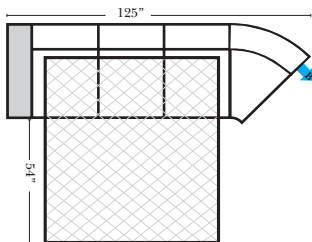

Note:

All Dimensions are approximate, if accuracy is crucial, please contact us for validation of the dimensions shown. However, a 1" to 2" variance can still apply due to foam and upholstery.

90 Degree / L-Shape Sectional

Put Green Arrows with Red Arrows to Create Sectional Groups → ←

Sleepers

Suggested Configurations

v.11.02.18

Sleeper Options: (Additional charges apply)

- Deluxe Innerspring Mattress: Full
- 5" Memory Foam Mattress: Full Only

23126 3C Full Sleeper

23129 Lt Arm 3C Full Sleeper

23128 Rt Arm 3C Full Sleeper

23137 Lt Arm 3C Full Sleeper w/ 1/2 Curve

23136 Rt Arm 3C Full Sleeper w/ 1/2 Curve

The Suggested Configurations below are only a sample of what the imagination can create, please enjoy creating the configuration that fits your lifestyle, using the ideas below and from the items on the other pages.