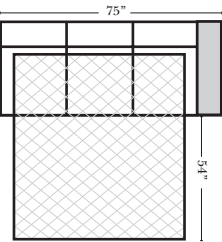

Note:

All Dimensions are approximate, if accuracy is crucial, please contact us for validation of the dimensions shown. However, a 1" to 2" variance can still apply due to foam and upholstery.

90 Degree / L-Shape Sectional

Put Green Arrows with Red Arrows to Create Sectional Groups → ←

Sleepers

Suggested Configurations

v.11.02.18

Sleeper Options: (Additional charges apply)

- Deluxe Innerspring Mattress: Full
- 5" Memory Foam Mattress: Full Only

23126 3C Full Sleeper

23129 Lt Arm 3C Full Sleeper

23128 Rt Arm 3C Full Sleeper

23137 Lt Arm 3C Full Sleeper w/ 1/2 Curve

23136 Rt Arm 3C Full Sleeper w/ 1/2 Curve

The Suggested Configurations below are only a sample of what the imagination can create, please enjoy creating the configuration that fits your lifestyle, using the ideas below and from the items on the other pages.