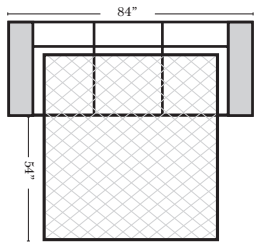

Note:

All Dimensions are approximate, if accuracy is crucial, please contact us for validation of the dimensions shown. However, a 1" to 2" variance can still apply due to foam and upholstery.

90 Degree / L-Shape Sectional

Put Green Arrows with Red Arrows to Create Sectional Groups → ←

Sleepers

Suggested Configurations

v.11.02.18

Sleeper Options: (Additional charges apply)

- Deluxe Innerspring Mattress: Full
- 5" Memory Foam Mattress: Full Only

23126 3C Full Sleeper

23129 Lt Arm 3C Full Sleeper

23128 Rt Arm 3C Full Sleeper

23137 Lt Arm 3C Full Sleeper w/ 1/2 Curve

23136 Rt Arm 3C Full Sleeper w/ 1/2 Curve

The Suggested Configurations below are only a sample of what the imagination can create, please enjoy creating the configuration that fits your lifestyle, using the ideas below and from the items on the other pages.