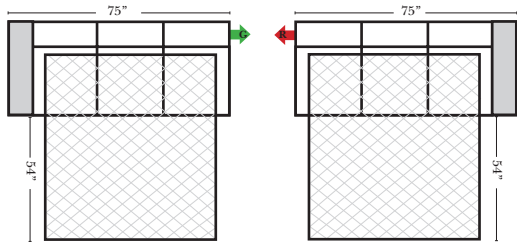

Note:

All Dimensions are approximate, if accuracy is crucial, please contact us for validation of the dimensions shown. However, a 1" to 2" variance can still apply due to foam and upholstery.

90 Degree / L-Shape Sectional

Put Green Arrows with Red Arrows to Create Sectional Groups → ←

Sleepers

Suggested Configurations

v.11.02.18

Sleeper Options: (Additional charges apply)

- Deluxe Innerspring Mattress: Full
- 5" Memory Foam Mattress: Full Only

23126 3C Full Sleeper

23129 Lt Arm 3C Full Sleeper

23128 Rt Arm 3C Full Sleeper

23137 Lt Arm 3C Full Sleeper w/ 1/2 Curve

23136 Rt Arm 3C Full Sleeper w/ 1/2 Curve

The Suggested Configurations below are only a sample of what the imagination can create, please enjoy creating the configuration that fits your lifestyle, using the ideas below and from the items on the other pages.