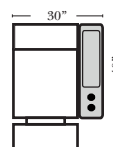

Armless Chair w/Small Straight Console Arm-53126