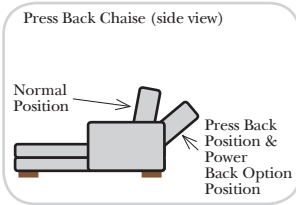

90 Degree / L-Shape Sectional

Put Green Arrows with Red Arrows to Create Sectional Groups → ←