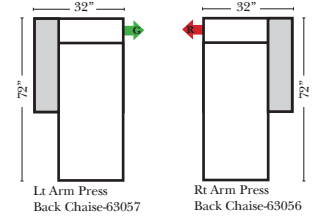

90 Degree / L-Shape Sectional

Put Green Arrows with Red Arrows to Create Sectional Groups → ←