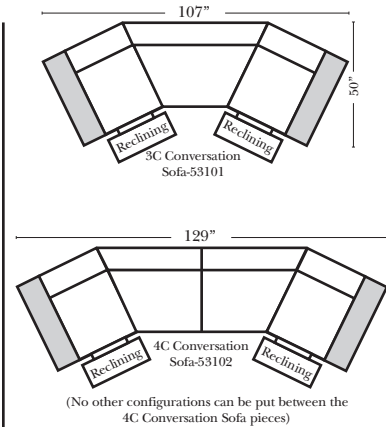

Standard

Put Green Arrows with Red Arrows to Create Sectional Groups → ←

2-Piece Curve Sectional

Put Blue Arrows with Yellow Arrows to Create Sectional Groups → ←

Conversation Sofas

Standards & Options

Standard:

Note:

All Dimensions are approximate, if accuracy is crucial, please contact us for validation of the dimensions shown. However, a 1" to 2" variance can still apply due to foam and upholstery.

90 Degree / L-Shape Sectional