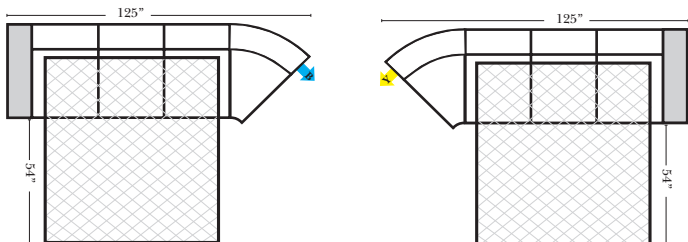

Note:

All Dimensions are approximate, if accuracy is crucial, please contact us for validation of the dimensions shown. However, a 1" to 2" variance can still apply due to foam and upholstery.

90 Degree / L-Shape Sectional

Put Green Arrows with Red Arrows to Create Sectional Groups → ←

Sleepers

Suggested Configurations

v.11.02.18

Sleeper Options: (Additional charges apply)

- Deluxe Innerspring Mattress: Full
- 5" Memory Foam Mattress: Full Only

23126 3C Full Sleeper

23129 Lt Arm 3C Full Sleeper

23128 Rt Arm 3C Full Sleeper

23137 Lt Arm 3C Full Sleeper w/ 1/2 Curve

23136 Rt Arm 3C Full Sleeper w/ 1/2 Curve

The Suggested Configurations below are only a sample of what the imagination can create, please enjoy creating the configuration that fits your lifestyle, using the ideas below and from the items on the other pages.