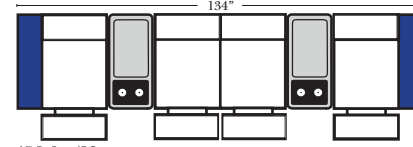

4C Sofa w/2 Large Straight Console Arms-53134