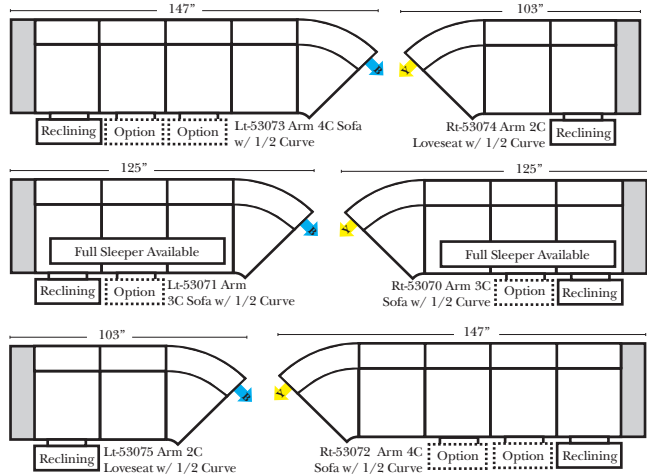

2-Piece Curve Sectional

Put Blue Arrows with Yellow Arrows to Create Sectional Groups → ←