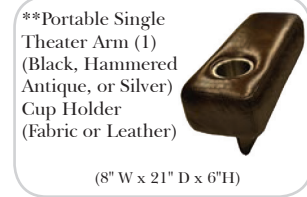

90 Degree / L-Shape Sectional

Put Green Arrows with Red Arrows to Create Sectional Groups → ←