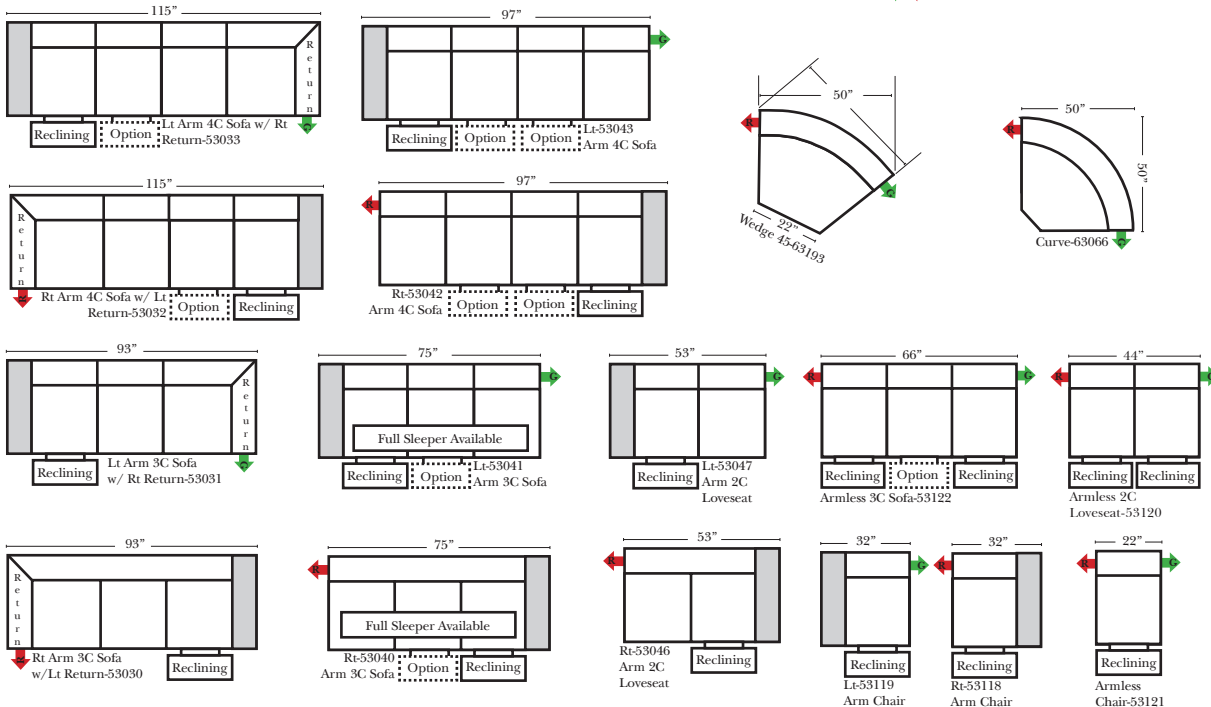

- Power Recliner Mechanism
- Power Lumbar
- Center Seat Recliner (See Option Note)
- Rechargeable Battery Pack (will operate 2 recliner footrests or multiple mechanisms per recliner)
- Swivel Recliner Base (2 Arm Recliner Only)
- Swivel Glider Mechanism (2 Arm Recliner Only)
- Glider Mechanism (2 Arm Recliner Only)
- Lift Chair Dual Motor Mechanism (Lifts Person to a Standing Position), (2 Arm Recliner Only)
- Upholstered Swivel Base (2 Arm Recliner Only)
- Power 180° Swivel Glider Mechanism (2 Arm Recliner Only)
- Swivel Table for Console Arms (Espresso or Walnut Wood Finish)
- **Portable Single Theater Arm (1) (Black, Hammered Antique, or Silver) Cup Holder (Fabric or Leather)

Note:

All Dimensions are approximate, if accuracy is crucial, please contact us for validation of the dimensions shown. However, a 1" to 2" variance can still apply due to foam and upholstery.

90 Degree / L-Shape Sectional

Put Green Arrows with Red Arrows to Create Sectional Groups → ←

Sleepers

Suggested Configurations

v.11.02.18

Sleeper Options: (Additional charges apply)

- Deluxe Innerspring Mattress: Full
- 5" Memory Foam Mattress: Full Only