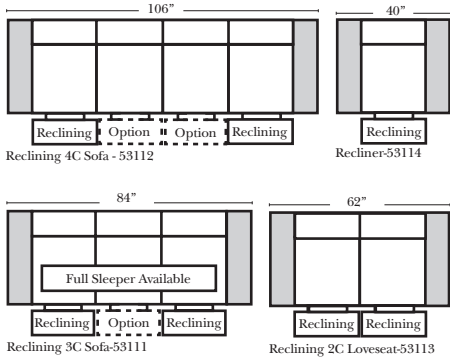

Standard

Put Green Arrows with Red Arrows to Create Sectional Groups → ←

2-Piece Curve Sectional

Put Blue Arrows with Yellow Arrows to Create Sectional Groups → ←

Conversation Sofas

Standards & Options

Standard:

Note:

All Dimensions are approximate, if accuracy is crucial, please contact us for validation of the dimensions shown. However, a 1" to 2" variance can still apply due to foam and upholstery.

90 Degree / L-Shape Sectional