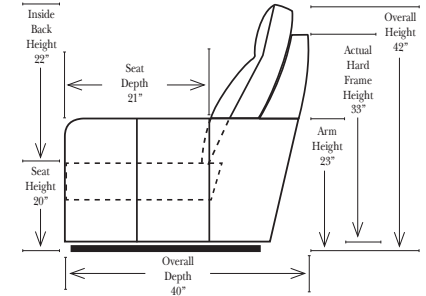

Standard

Put Green Arrows with Red Arrows to Create Sectional Groups → ←

2-Piece Curve Sectional

Put Blue Arrows with Yellow Arrows to Create Sectional Groups → ←

Conversation Sofas

Standards & Options

Standard:

Note:

All Dimensions are approximate, if accuracy is crucial, please contact us for validation of the dimensions shown. However, a 1" to 2" variance can still apply due to foam and upholstery.

90 Degree / L-Shape Sectional