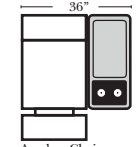

Armless Chair w/Large Straight Console Arm-53128