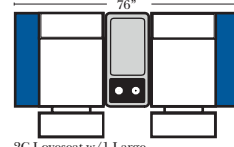

Home Theater Pre-Configured Large Straight & Wedge Consoles

3C Sofa w/2 Large Straight Console Arms-53130