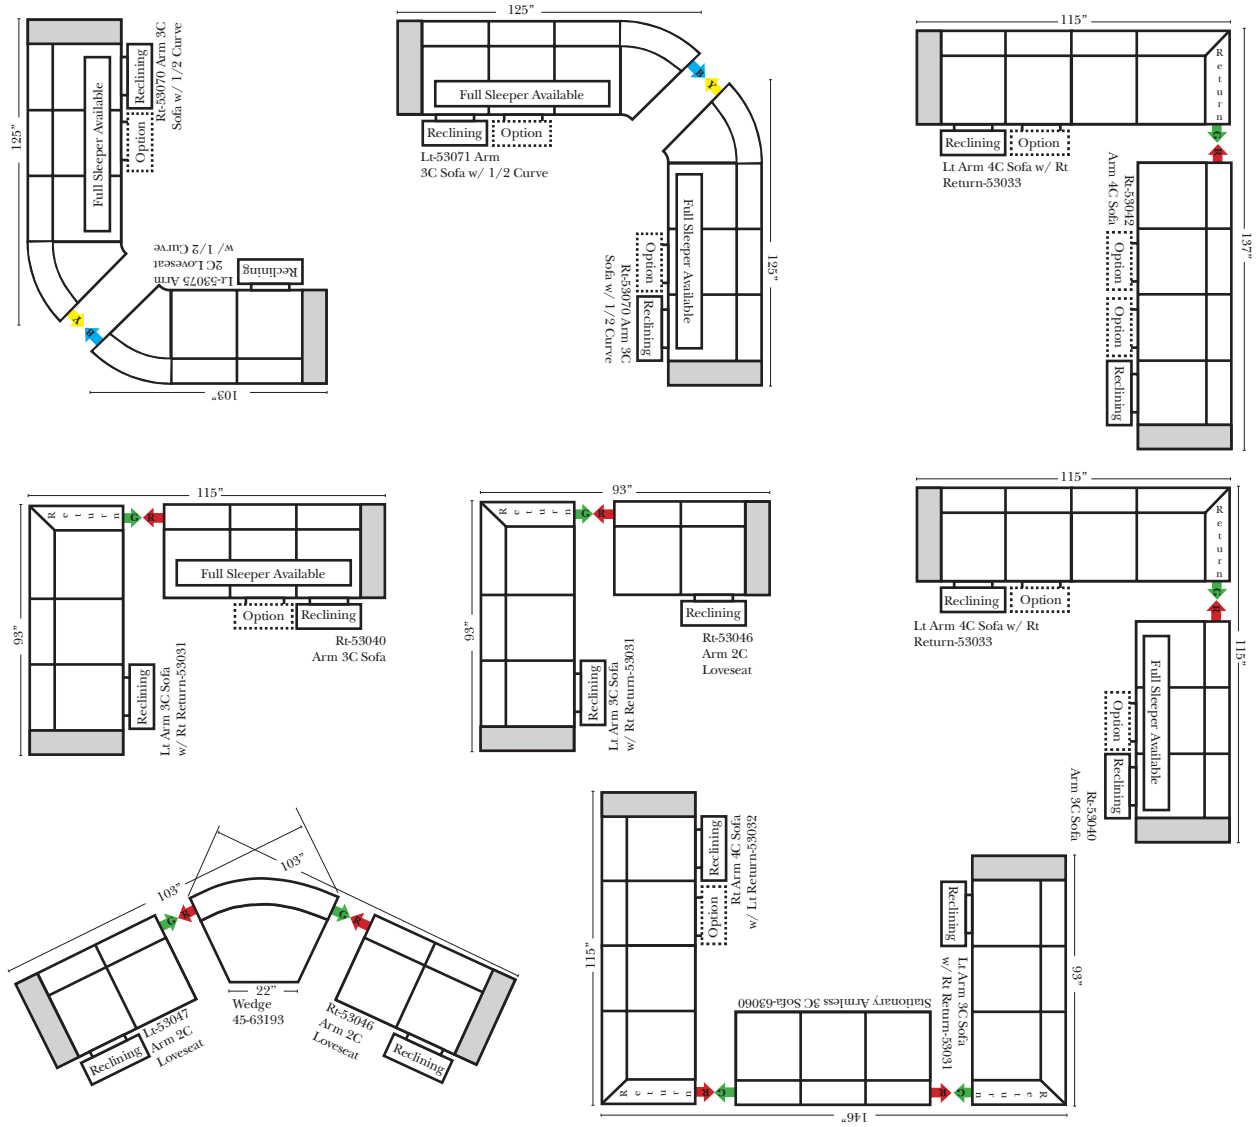

Note:

All Dimensions are approximate, if accuracy is crucial, please contact us for validation of the dimensions shown. However, a 1" to 2" variance can still apply due to foam and upholstery.

90 Degree / L-Shape Sectional

Put Green Arrows with Red Arrows to Create Sectional Groups → ←

Sleepers

Suggested Configurations

v.11.02.18

Sleeper Options: (Additional charges apply)

- Deluxe Innerspring Mattress: Full
- 5" Memory Foam Mattress: Full Only

23126 3C Full Sleeper

23129 Lt Arm 3C Full Sleeper

23128 Rt Arm 3C Full Sleeper

23137 Lt Arm 3C Full Sleeper w/ 1/2 Curve

23136 Rt Arm 3C Full Sleeper w/ 1/2 Curve

The Suggested Configurations below are only a sample of what the imagination can create, please enjoy creating the configuration that fits your lifestyle, using the ideas below and from the items on the other pages.