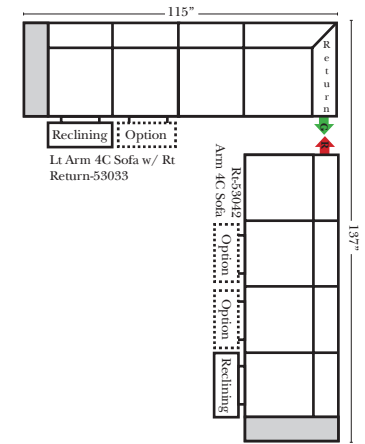

90 Degree / L-Shape Sectional

Put Green Arrows with Red Arrows to Create Sectional Groups → ←

Note:

All Dimensions are approximate, if accuracy is crucial, please contact us for validation of the dimensions shown. However, a 1" to 2" variance can still apply due to foam and upholstery.

23126 3C Full Sleeper

23129 Lt Arm 3C Full Sleeper

23128 Rt Arm 3C Full Sleeper

23137 Lt Arm 3C Full Sleeper w/ 1/2 Curve

23136 Rt Arm 3C Full Sleeper w/ 1/2 Curve

Home Theater Seating - Console Arms

Pre-Configured Home Theater Seating