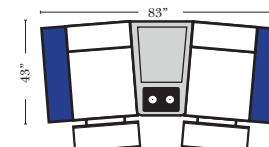

4C Sofa w/3 Small Wedge Console Arms-53147

Home Theater Pre-Configured Large Straight & Wedge Consoles

2C Loveseat w/1 Large Straight Console Arm-53132

3C Sofa w/2 Large Straight Console Arms-53130

4C Sofa w/2 Large Straight Console Arms-53134

Armless Chair w/Large Straight Console Arm-53128

4C Sofa w/3 Large Straight Console Arms-53136

2C Loveseat w/1 Large Wedge Console Arms-53133

3C Sofa w/2 Large Wedge Console Arms-53131

4C Sofa w/2 Large Wedge Console Arms-53135