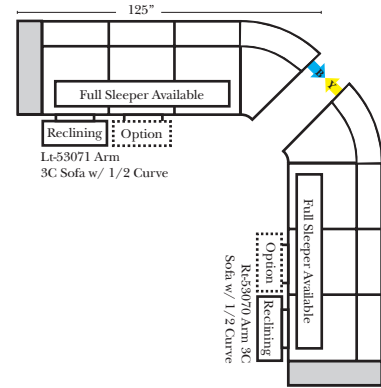

90 Degree / L-Shape Sectional

Put Green Arrows with Red Arrows to Create Sectional Groups → ←

Note:

All Dimensions are approximate, if accuracy is crucial, please contact us for validation of the dimensions shown. However, a 1" to 2" variance can still apply due to foam and upholstery.

23126 3C Full Sleeper

23129 Lt Arm 3C Full Sleeper

23128 Rt Arm 3C Full Sleeper

23137 Lt Arm 3C Full Sleeper w/ 1/2 Curve

23136 Rt Arm 3C Full Sleeper w/ 1/2 Curve

Home Theater Seating - Console Arms

Pre-Configured Home Theater Seating