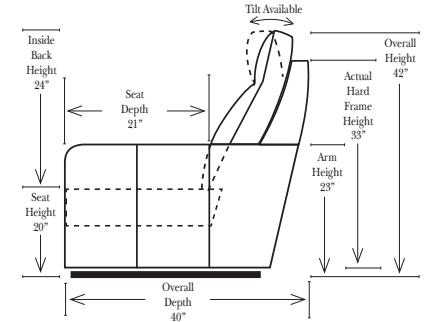

Standard

Put Green Arrows with Red Arrows to Create Sectional Groups → ←

2-Piece Curve Sectional

Put Blue Arrows with Yellow Arrows to Create Sectional Groups → ←

Conversation Sofas

Standards & Options

Standard:

90 Degree / L-Shape Sectional

Put Green Arrows with Red Arrows to Create Sectional Groups → ←

Note:

All Dimensions are approximate, if accuracy is crucial, please contact us for validation of the dimensions shown. However, a 1" to 2" variance can still apply due to foam and upholstery.