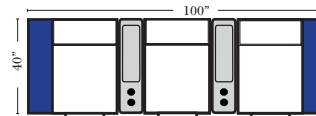

3C Sofa w/2 Small Straight Console Arms-53140