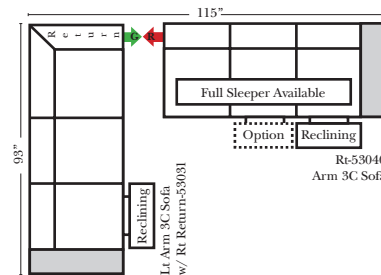

90 Degree / L-Shape Sectional

Put Green Arrows with Red Arrows to Create Sectional Groups → ←

Note:

All Dimensions are approximate, if accuracy is crucial, please contact us for validation of the dimensions shown. However, a 1" to 2" variance can still apply due to foam and upholstery.

23126 3C Full Sleeper

23129 Lt Arm 3C Full Sleeper

23128 Rt Arm 3C Full Sleeper

23137 Lt Arm 3C Full Sleeper w/ 1/2 Curve

23136 Rt Arm 3C Full Sleeper w/ 1/2 Curve

Home Theater Seating - Console Arms

Pre-Configured Home Theater Seating