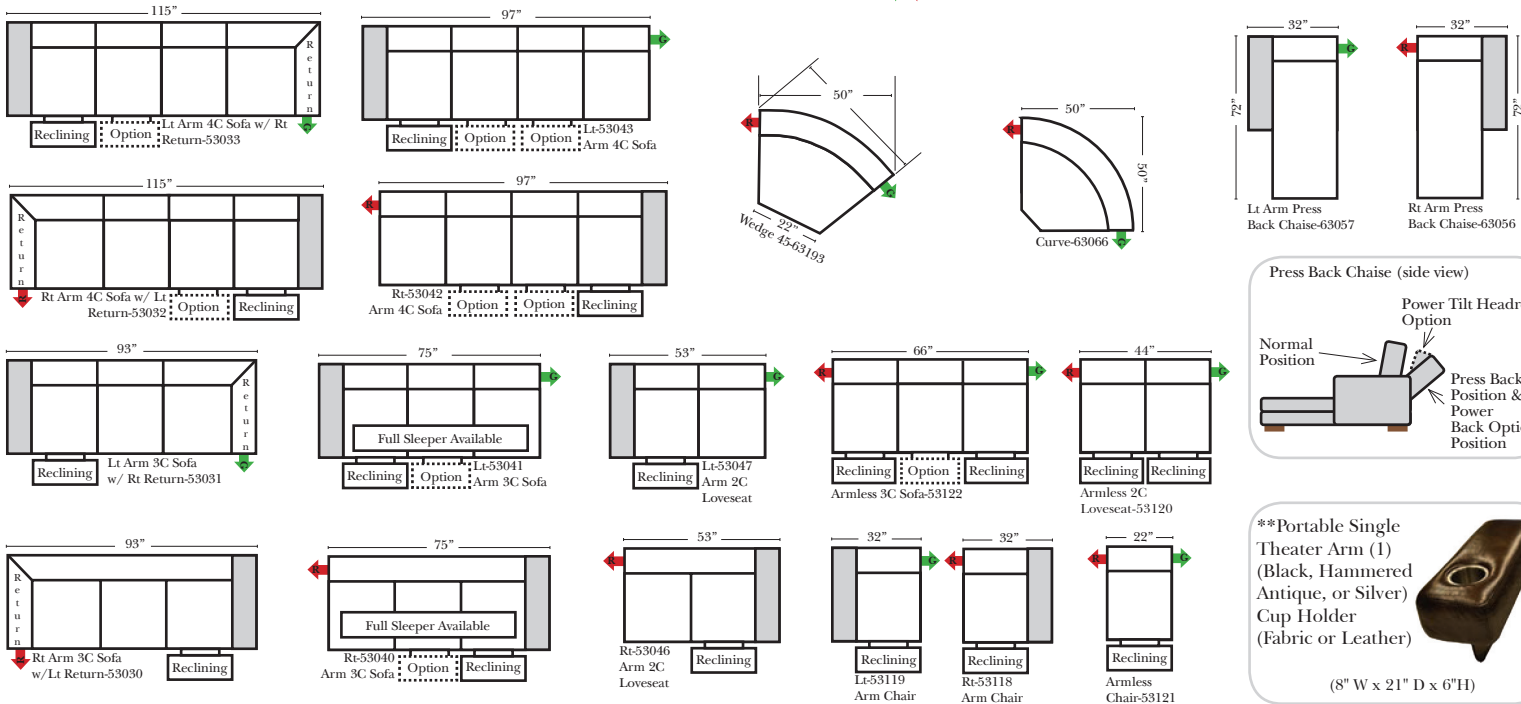

- Power Recliner Mechanism
- Power Lumbar
- Power Tilt Headrest
- Center Seat Recliner (See Option Note)
- Rechargeable Battery Pack (will operate 2 recliner footrests or multiple mechanisms per recliner)
- Swivel Recliner Base (2 Arm Recliner Only)
- Swivel Glider Mechanism (2 Arm Recliner Only)
- Glider Mechanism (2 Arm Recliner Only)
- Lift Chair Dual Motor Mechanism (Lifts Person to a Standing Position), (2 Arm Recliner Only)
- Upholstered Swivel Base (2 Arm Recliner Only)
- Power 180° Swivel Glider Mechanism (2 Arm Recliner Only)
- Swivel Table for Console Arms (Espresso or Walnut Wood Finish)
- **Portable Single Theater Arm (1) (Black, Hammered Antique, or Silver) Cup Holder (Fabric or Leather)

90 Degree / L-Shape Sectional

Put Green Arrows with Red Arrows to Create Sectional Groups → ←

Note:

All Dimensions are approximate, if accuracy is crucial, please contact us for validation of the dimensions shown. However, a 1" to 2" variance can still apply due to foam and upholstery.