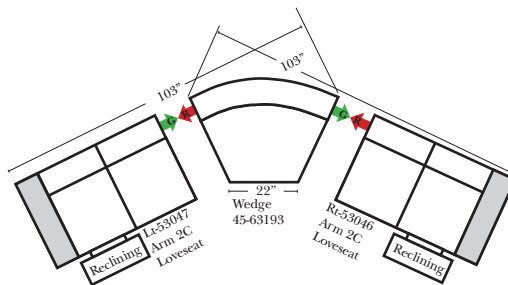

90 Degree / L-Shape Sectional

Put Green Arrows with Red Arrows to Create Sectional Groups → ←

Note:

All Dimensions are approximate, if accuracy is crucial, please contact us for validation of the dimensions shown. However, a 1" to 2" variance can still apply due to foam and upholstery.

23126 3C Full Sleeper

23129 Lt Arm 3C Full Sleeper

23128 Rt Arm 3C Full Sleeper

23137 Lt Arm 3C Full Sleeper w/ 1/2 Curve

23136 Rt Arm 3C Full Sleeper w/ 1/2 Curve

Home Theater Seating - Console Arms

Pre-Configured Home Theater Seating