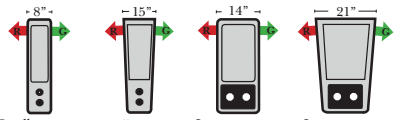

Home Theater Seating - Console Arms

Pre-Configured Home Theater Seating

v.11.02.18

Small Straight-63118 Console Arm
Small Wedge-63119 Console Arm
Large Straight-63116 Console Arm
Large Wedge-63117 Console Arm

Large console arm wood finish is standard as Espresso, available in Walnut - Small console is upholstered.