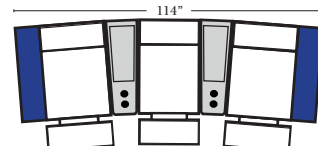

3C Sofa w/2 Small Wedge Console Arms-53141