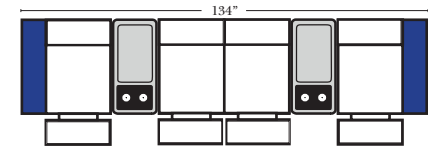

4C Sofa w/3 Small Wedge Console Arms-53147

Home Theater Pre-Configured Large Straight & Wedge Consoles

2C Loveseat w/1 Large Straight Console Arm-53132

3C Sofa w/2 Large Straight Console Arms-53130

4C Sofa w/2 Large Straight Console Arms-53134