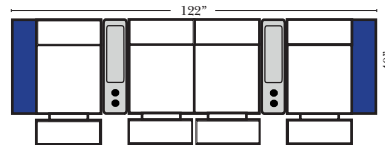

4C Sofa w/2 Small Straight Console Arms-53144