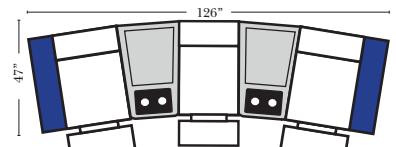

3C Sofa w/2 Large Wedge Console Arms-53131