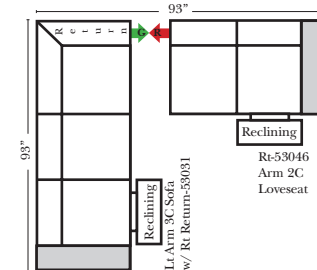

90 Degree / L-Shape Sectional

Put Green Arrows with Red Arrows to Create Sectional Groups → ←

Note:

All Dimensions are approximate, if accuracy is crucial, please contact us for validation of the dimensions shown. However, a 1" to 2" variance can still apply due to foam and upholstery.

23126 3C Full Sleeper

23129 Lt Arm 3C Full Sleeper

23128 Rt Arm 3C Full Sleeper

23137 Lt Arm 3C Full Sleeper w/ 1/2 Curve

23136 Rt Arm 3C Full Sleeper w/ 1/2 Curve

Home Theater Seating - Console Arms

Pre-Configured Home Theater Seating