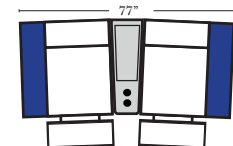

Home Theater Pre-Configured Small Straight & Wedge Consoles

2C Loveseat w/1 Small Straight Console Arm-53142

3C Sofa w/2 Small Straight Console Arms-53140

4C Sofa w/2 Small Straight Console Arms-53144

Armless Chair w/Small Straight Console Arm-53126

4C Sofa w/3 Small Straight Console Arms-53146

2C Loveseat w/1 Small Wedge Console Arms-53143

3C Sofa w/2 Small Wedge Console Arms-53141

4C Sofa w/2 Small Wedge Console Arms-53145

Armless Chair w/Small Wedge Console Arm-53127