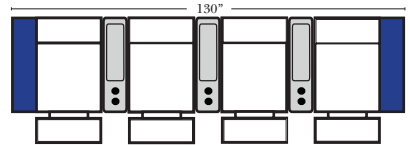

Home Theater Pre-Configured Small Straight & Wedge Consoles

2C Loveseat w/1 Small Straight Console Arm-53142

3C Sofa w/2 Small Straight Console Arms-53140

4C Sofa w/2 Small Straight Console Arms-53144

Armless Chair w/Small Straight Console Arm-53126