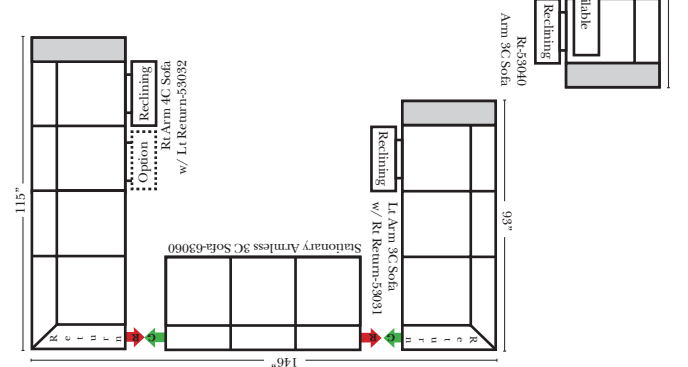

90 Degree / L-Shape Sectional

Put Green Arrows with Red Arrows to Create Sectional Groups → ←

Note:

All Dimensions are approximate, if accuracy is crucial, please contact us for validation of the dimensions shown. However, a 1" to 2" variance can still apply due to foam and upholstery.

23126 3C Full Sleeper

23129 Lt Arm 3C Full Sleeper

23128 Rt Arm 3C Full Sleeper

23137 Lt Arm 3C Full Sleeper w/ 1/2 Curve

23136 Rt Arm 3C Full Sleeper w/ 1/2 Curve

Home Theater Seating - Console Arms

Pre-Configured Home Theater Seating