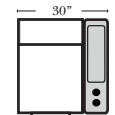

Home Theater Pre-Configured Small Straight & Wedge Consoles

2C Loveseat w/1 Small Straight Console Arm-53142

3C Sofa w/2 Small Straight Console Arms-53140

4C Sofa w/2 Small Straight Console Arms-53144

Armless Chair w/Small Straight Console Arm-53126