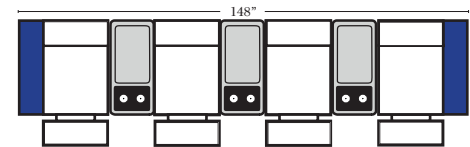

4C Sofa w/3 Large Straight Console Arms-53136