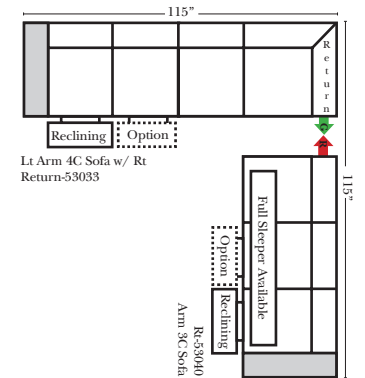

90 Degree / L-Shape Sectional

Put Green Arrows with Red Arrows to Create Sectional Groups → ←

Note:

All Dimensions are approximate, if accuracy is crucial, please contact us for validation of the dimensions shown. However, a 1" to 2" variance can still apply due to foam and upholstery.

23126 3C Full Sleeper

23129 Lt Arm 3C Full Sleeper

23128 Rt Arm 3C Full Sleeper

23137 Lt Arm 3C Full Sleeper w/ 1/2 Curve

23136 Rt Arm 3C Full Sleeper w/ 1/2 Curve

Home Theater Seating - Console Arms

Pre-Configured Home Theater Seating