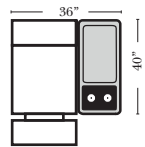

4C Sofa w/3 Small Wedge Console Arms-53147

Home Theater Pre-Configured Large Straight & Wedge Consoles

2C Loveseat w/1 Large Straight Console Arm-53132

3C Sofa w/2 Large Straight Console Arms-53130

4C Sofa w/2 Large Straight Console Arms-53134