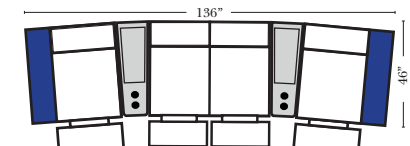

4C Sofa w/2 Small Wedge Console Arms-53145