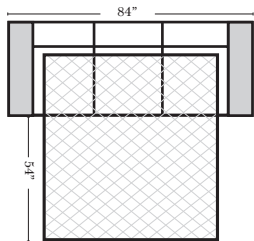

90 Degree / L-Shape Sectional

Put Green Arrows with Red Arrows to Create Sectional Groups → ←

Note:

All Dimensions are approximate, if accuracy is crucial, please contact us for validation of the dimensions shown. However, a 1" to 2" variance can still apply due to foam and upholstery.

Sleepers

Suggested Configurations

v.11.02.18

Sleeper Options: (Additional charges apply)

- Deluxe Innerspring Mattress: Full
- 5" Memory Foam Mattress: Full Only

The Suggested Configurations below are only a sample of what the imagination can create, please enjoy creating the configuration that fits your lifestyle, using the ideas below and from the items on the other pages.