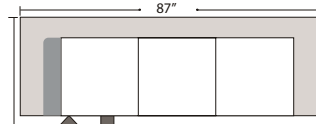

- Queen Sleeper Option Available w/ Standard Mattress (Additional Charges Apply)
- Twin Sleeper Option Available w/ Standard Mattress (Additional Charges Apply)
- Deluxe Innerspring Mattress: Queen / Full / Twin (Additional Charges Apply)
- Air Dream Coil Mattress: Queen or Full Size Only (Additional Charges Apply)
- Hideaway Air Mattress: Queen Size Only (Additional Charges Apply)

Note: All sizes are approximate.

07/06/2012

Suggested Configurations

Left Arm Queen Sleeper

Right Arm Queen Sleeper

Left Arm Queen Sleeper w 1/2 Curve

Right Arm Queen Sleeper w 1/2 Curve

Right Arm Sofa w Lt Return
+
Left Arm Sofa

Right Arm Sofa w 1/2 Curve
+
Left Arm Sofa w 1/2 Curve

Right Arm Loveseat w 1/2 Curve
+
Left Arm Loveseat w 1/2 Curve

Right Arm 3 Seat Sofa w Lt Return
+
Armless Sofa
+
Left Arm Chaise

Left Conversation Loveseat
+
Armless Conversation Loveseat
+
Right Conversation Loveseat