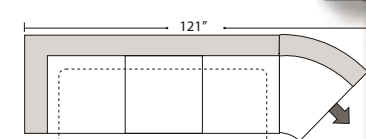

- Queen Sleeper Option Available w/ Standard Mattress (Additional Charges Apply)
- Twin Sleeper Option Available w/ Standard Mattress (Additional Charges Apply)
- Deluxe Innerspring Mattress: Queen / Full / Twin (Additional Charges Apply)
- Air Dream Coil Mattress: Queen or Full Size Only (Additional Charges Apply)
- Hideaway Air Mattress: Queen Size Only (Additional Charges Apply)

Note: All sizes are approximate.

07/06/2012

Suggested Configurations

Left Arm Queen Sleeper

Right Arm Queen Sleeper

Left Arm Queen Sleeper w 1/2 Curve

Right Arm Queen Sleeper w 1/2 Curve

Right Arm Sofa w Lt Return
+
Left Arm Sofa

Right Arm Sofa w 1/2 Curve
+
Left Arm Sofa w 1/2 Curve

Right Arm Loveseat w 1/2 Curve
+
Left Arm Loveseat w 1/2 Curve

Right Arm 3 Seat Sofa w Lt Return
+
Armless Sofa
+
Left Arm Chaise

Left Conversation Loveseat
+
Armless Conversation Loveseat
+
Right Conversation Loveseat

Right Arm Loveseat w 1/2 Curve
+
Left Arm Sofa w 1/2 Curve

Right Arm Loveseat
+
Left Arm Loveseat w RT Return

Right Arm Loveseat
+
Left Arm 3 Seat Sofa w Rt Return

Right Arm Loveseat w Lt Return
+
Left Arm Sofa