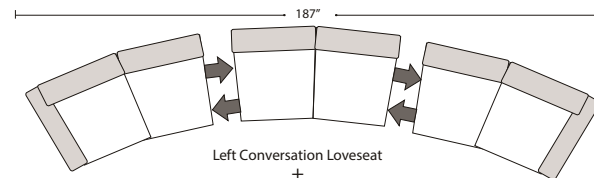

- Queen Sleeper Option Available w/ Standard Mattress (Additional Charges Apply)
- Twin Sleeper Option Available w/ Standard Mattress (Additional Charges Apply)
- Deluxe Innerspring Mattress: Queen / Full / Twin (Additional Charges Apply)
- Air Dream Coil Mattress: Queen or Full Size Only (Additional Charges Apply)
- Hideaway Air Mattress: Queen Size Only (Additional Charges Apply)

Note: All sizes are approximate.

07/06/2012

Suggested Configurations

Left Arm Queen Sleeper

Right Arm Queen Sleeper

Left Arm Queen Sleeper w 1/2 Curve

Right Arm Queen Sleeper w 1/2 Curve

Right Arm Sofa w Lt Return
+
Left Arm Sofa

Right Arm Sofa w 1/2 Curve
+
Left Arm Sofa w 1/2 Curve

Right Arm Loveseat w 1/2 Curve
+
Left Arm Loveseat w 1/2 Curve

Right Arm 3 Seat Sofa w Lt Return
+
Armless Sofa
+
Left Arm Chaise

Left Conversation Loveseat
+
Armless Conversation Loveseat
+
Right Conversation Loveseat

Right Arm Loveseat w 1/2 Curve
+
Left Arm Sofa w 1/2 Curve

Right Arm Loveseat
+
Left Arm Loveseat w RT Return

Right Arm Loveseat
+
Left Arm 3 Seat Sofa w Rt Return

Right Arm Loveseat w Lt Return
+
Left Arm Sofa