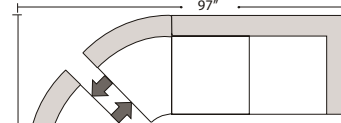

- Queen Sleeper Option Available w/ Standard Mattress (Additional Charges Apply)
- Twin Sleeper Option Available w/ Standard Mattress (Additional Charges Apply)
- Deluxe Innerspring Mattress: Queen / Full / Twin (Additional Charges Apply)
- Air Dream Coil Mattress: Queen or Full Size Only (Additional Charges Apply)
- Hideaway Air Mattress: Queen Size Only (Additional Charges Apply)

Note: All sizes are approximate.

07/06/2012

Suggested Configurations

Left Arm Queen Sleeper

Right Arm Queen Sleeper

Left Arm Queen Sleeper w 1/2 Curve

Right Arm Queen Sleeper w 1/2 Curve

Right Arm Sofa w Lt Return
+
Left Arm Sofa

Right Arm Sofa w 1/2 Curve
+
Left Arm Sofa w 1/2 Curve

Right Arm Loveseat w 1/2 Curve
+
Left Arm Loveseat w 1/2 Curve

Right Arm 3 Seat Sofa w Lt Return
+
Armless Sofa
+
Left Arm Chaise

Left Conversation Loveseat
+
Armless Conversation Loveseat
+
Right Conversation Loveseat