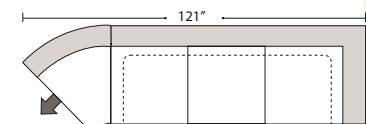

- Queen Sleeper Option Available w/ Standard Mattress (Additional Charges Apply)
- Twin Sleeper Option Available w/ Standard Mattress (Additional Charges Apply)
- Deluxe Innerspring Mattress: Queen / Full / Twin (Additional Charges Apply)
- Air Dream Coil Mattress: Queen or Full Size Only (Additional Charges Apply)
- Hideaway Air Mattress: Queen Size Only (Additional Charges Apply)

Note: All sizes are approximate.

07/06/2012

Suggested Configurations

Left Arm Queen Sleeper

Right Arm Queen Sleeper

Left Arm Queen Sleeper w 1/2 Curve

Right Arm Queen Sleeper w 1/2 Curve

Right Arm Sofa w Lt Return
+
Left Arm Sofa

Right Arm Sofa w 1/2 Curve
+
Left Arm Sofa w 1/2 Curve

Right Arm Loveseat w 1/2 Curve
+
Left Arm Loveseat w 1/2 Curve

Right Arm 3 Seat Sofa w Lt Return
+
Armless Sofa
+
Left Arm Chaise

Left Conversation Loveseat
+
Armless Conversation Loveseat
+
Right Conversation Loveseat