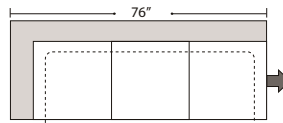

- Queen Sleeper Option Available w/ Standard Mattress (Additional Charges Apply)
- Twin Sleeper Option Available w/ Standard Mattress (Additional Charges Apply)
- Deluxe Innerspring Mattress: Queen / Full / Twin (Additional Charges Apply)
- Air Dream Coil Mattress: Queen or Full Size Only (Additional Charges Apply)
- Hideaway Air Mattress: Queen Size Only (Additional Charges Apply)

Note: All sizes are approximate.

07/06/2012

Suggested Configurations

Left Arm Queen Sleeper

Right Arm Queen Sleeper

Left Arm Queen Sleeper w 1/2 Curve

Right Arm Queen Sleeper w 1/2 Curve

Right Arm Sofa w Lt Return
+
Left Arm Sofa