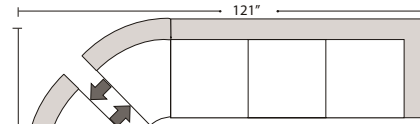

- Queen Sleeper Option Available w/ Standard Mattress (Additional Charges Apply)
- Twin Sleeper Option Available w/ Standard Mattress (Additional Charges Apply)
- Deluxe Innerspring Mattress: Queen / Full / Twin (Additional Charges Apply)
- Air Dream Coil Mattress: Queen or Full Size Only (Additional Charges Apply)
- Hideaway Air Mattress: Queen Size Only (Additional Charges Apply)

Note: All sizes are approximate.

07/06/2012

Suggested Configurations

Left Arm Queen Sleeper

Right Arm Queen Sleeper

Left Arm Queen Sleeper w 1/2 Curve

Right Arm Queen Sleeper w 1/2 Curve

Right Arm Sofa w Lt Return
+
Left Arm Sofa

Right Arm Sofa w 1/2 Curve
+
Left Arm Sofa w 1/2 Curve

Right Arm Loveseat w 1/2 Curve
+
Left Arm Loveseat w 1/2 Curve

Right Arm 3 Seat Sofa w Lt Return
+
Armless Sofa
+
Left Arm Chaise

Left Conversation Loveseat
+
Armless Conversation Loveseat
+
Right Conversation Loveseat