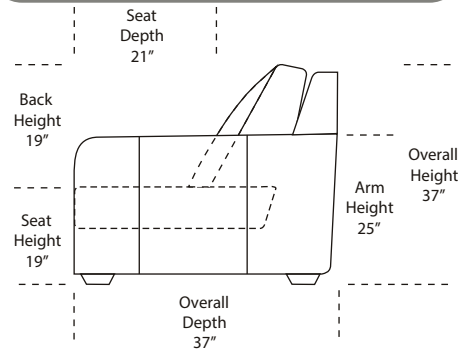

- Queen Sleeper Option Available w/ Standard Mattress (Additional Charges Apply)
- Twin Sleeper Option Available w/ Standard Mattress (Additional Charges Apply)
- Deluxe Innerspring Mattress: Queen / Full / Twin (Additional Charges Apply)
- Air Dream Coil Mattress: Queen or Full Size Only (Additional Charges Apply)
- Hideaway Air Mattress: Queen Size Only (Additional Charges Apply)

Note: All sizes are approximate.

07/06/2012

Suggested Configurations

Left Arm Queen Sleeper

Right Arm Queen Sleeper

Left Arm Queen Sleeper w 1/2 Curve

Right Arm Queen Sleeper w 1/2 Curve

Right Arm Sofa w Lt Return
+
Left Arm Sofa

Right Arm Loveseat w 1/2 Curve
+
Left Arm Sofa w 1/2 Curve

Right Arm Loveseat
+
Left Arm Loveseat w RT Return

Right Arm Loveseat
+
Left Arm 3 Seat Sofa w Rt Return

Right Arm Loveseat w Lt Return
+
Left Arm Sofa