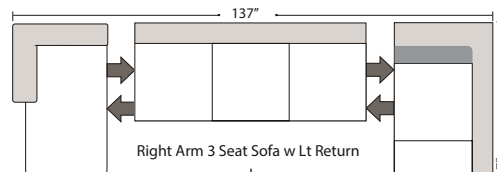

- Queen Sleeper Option Available w/ Standard Mattress (Additional Charges Apply)
- Twin Sleeper Option Available w/ Standard Mattress (Additional Charges Apply)
- Deluxe Innerspring Mattress: Queen / Full / Twin (Additional Charges Apply)
- Air Dream Coil Mattress: Queen or Full Size Only (Additional Charges Apply)
- Hideaway Air Mattress: Queen Size Only (Additional Charges Apply)

Note: All sizes are approximate.

07/06/2012

Suggested Configurations

Left Arm Queen Sleeper

Right Arm Queen Sleeper

Left Arm Queen Sleeper w 1/2 Curve

Right Arm Queen Sleeper w 1/2 Curve

Right Arm Sofa w Lt Return
+
Left Arm Sofa

Right Arm Sofa w 1/2 Curve
+
Left Arm Sofa w 1/2 Curve

Right Arm Loveseat w 1/2 Curve
+
Left Arm Loveseat w 1/2 Curve

Right Arm 3 Seat Sofa w Lt Return
+
Armless Sofa
+
Left Arm Chaise

Left Conversation Loveseat
+
Armless Conversation Loveseat
+
Right Conversation Loveseat

Right Arm Loveseat w 1/2 Curve
+
Left Arm Sofa w 1/2 Curve

Right Arm Loveseat
+
Left Arm Loveseat w RT Return

Right Arm Loveseat
+
Left Arm 3 Seat Sofa w Rt Return

Right Arm Loveseat w Lt Return
+
Left Arm Sofa