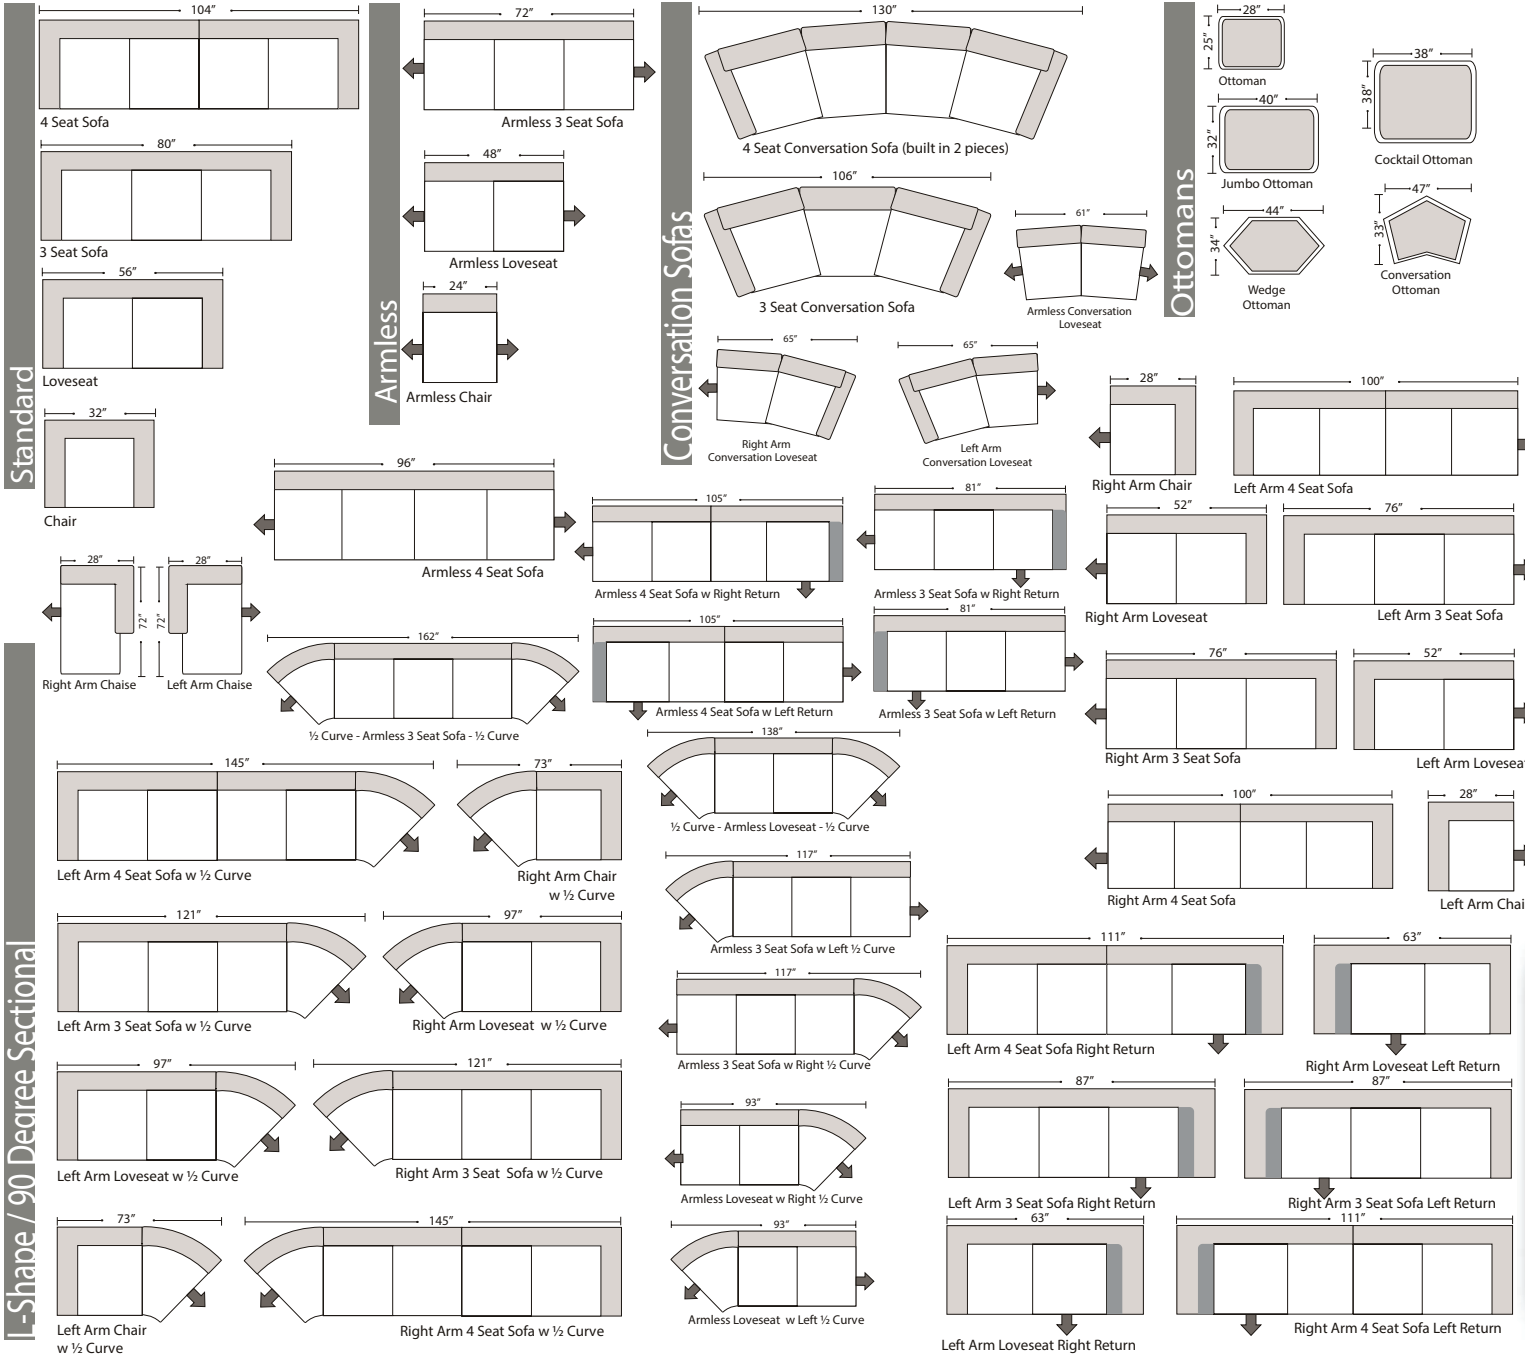

EST. 1989

07/06/2012