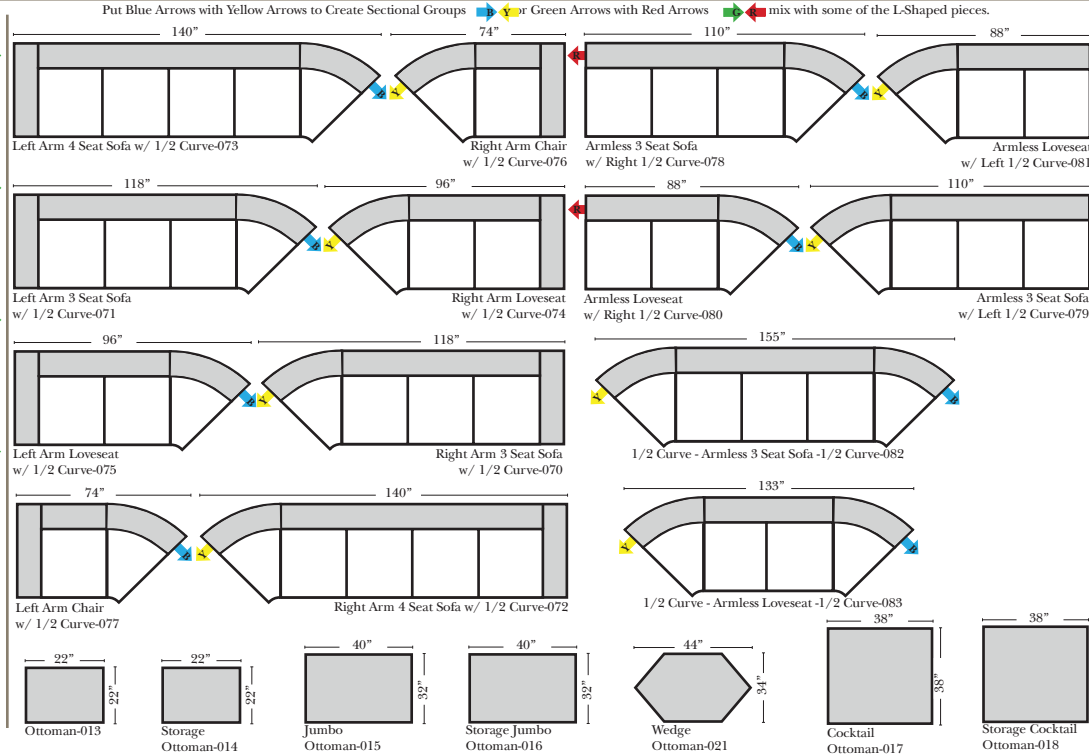

Standard & Armless (All 4 seat items ship as one piece if stationary, two pieces if motion installed)

Features

Standard:

- Available in Full & Top Grain Leathers
- Available in Luxury Fabrics
- All Hardwood Frames
- Legs are standard as Walnut color, available in Cherry, Espresso, Honey Oak, & Natural

Options:

- Down Seats & Backs (additional Charge)
- No. 33 Firm Foam

Sleeper Options: (All the below options are at additional charges)

- Full Sleeper available w/Standard Mattress
- Deluxe Innerspring Mattress: Full
- Air Dream Coil Mattress: Full Only

L-Shape / 90 Degree Sectional

(All 4 seat items ship as one piece if stationary, two pieces if motion installed)

Note:

All Dimensions are approximate, if accuracy is crucial, please contact us for validation of the dimensions shown. However, a 1" to 2" variance can still apply due to foam and upholstery.

Chaise & Conversation Sectionals

Put Green Arrows with Red Arrows to Create Sectional Groups 
 Put Orange Arrows with Tan Arrows to Create Sectional Groups 

Bumper & Return Chaises
 for this style
 not available
 at this time