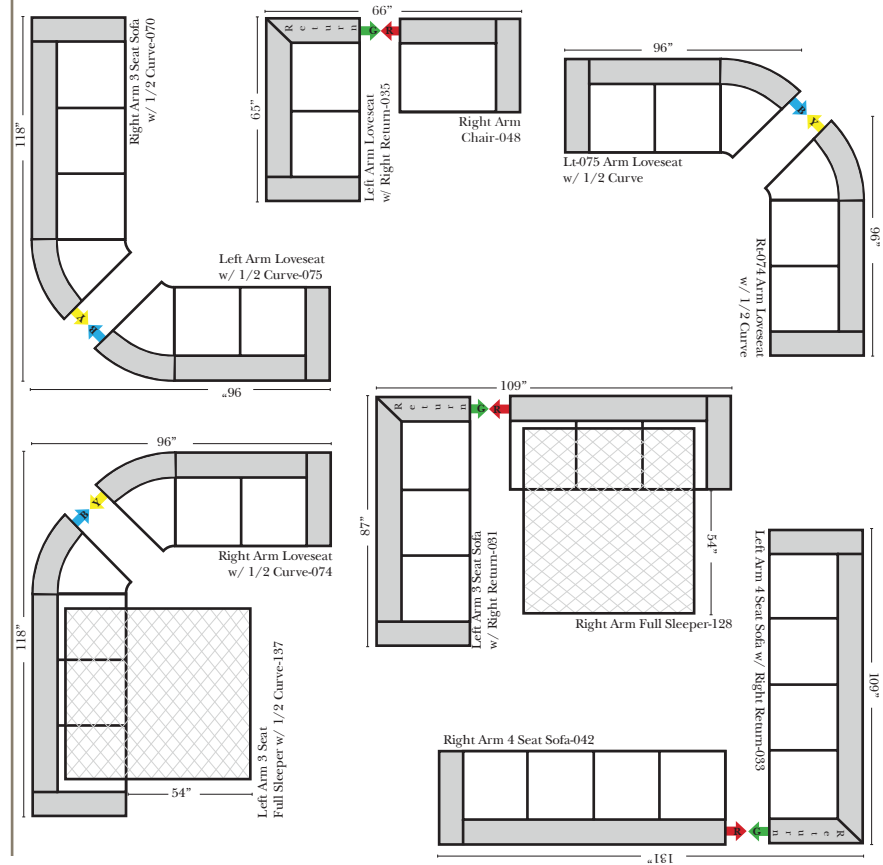

L-Shape / 90 Degree Sectional

(All 4 seat items ship as one piece if stationary, two pieces if motion installed)

Note:

All Dimensions are approximate, if accuracy is crucial, please contact us for validation of the dimensions shown. However, a 1" to 2" variance can still apply due to foam and upholstery.

Left Arm Full Sleeper-129

Right Arm Full Sleeper-128

Left Arm 3 Seat Full Sleeper w/ 1/2 Curve-137

Right Arm 3 Seat Full Sleeper w/ 1/2 Curve-136

Suggested Configurations

07/06/2012

The Suggested Configurations below are only a sample of what the imagination can create, please enjoy creating the configuration that fits your lifestyle, using the ideas below and from the items on the opposite page.