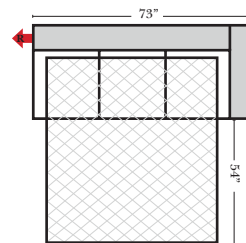

L-Shape / 90 Degree Sectional

(All 4 seat items ship as one piece if stationary, two pieces if motion installed)

Note:

All Dimensions are approximate, if accuracy is crucial, please contact us for validation of the dimensions shown. However, a 1" to 2" variance can still apply due to foam and upholstery.

Conversation Sectionals
 for this style not available
 at this time

Sleepers

Put Green Arrows with Red Arrows to Create Sectional Groups 
 Put Blue Arrows with Yellow Arrows to Create Sectional Groups 

Full Sleeper-126

Left Arm Full Sleeper-129

Right Arm Full Sleeper-128

Left Arm 3 Seat Full Sleeper w/ 1/2 Curve-137

Right Arm 3 Seat Full Sleeper w/ 1/2 Curve-136

Suggested Configurations

07/06/2012

The Suggested Configurations below are only a sample of what the imagination can create, please enjoy creating the configuration that fits your lifestyle, using the ideas below and from the items on the opposite page.