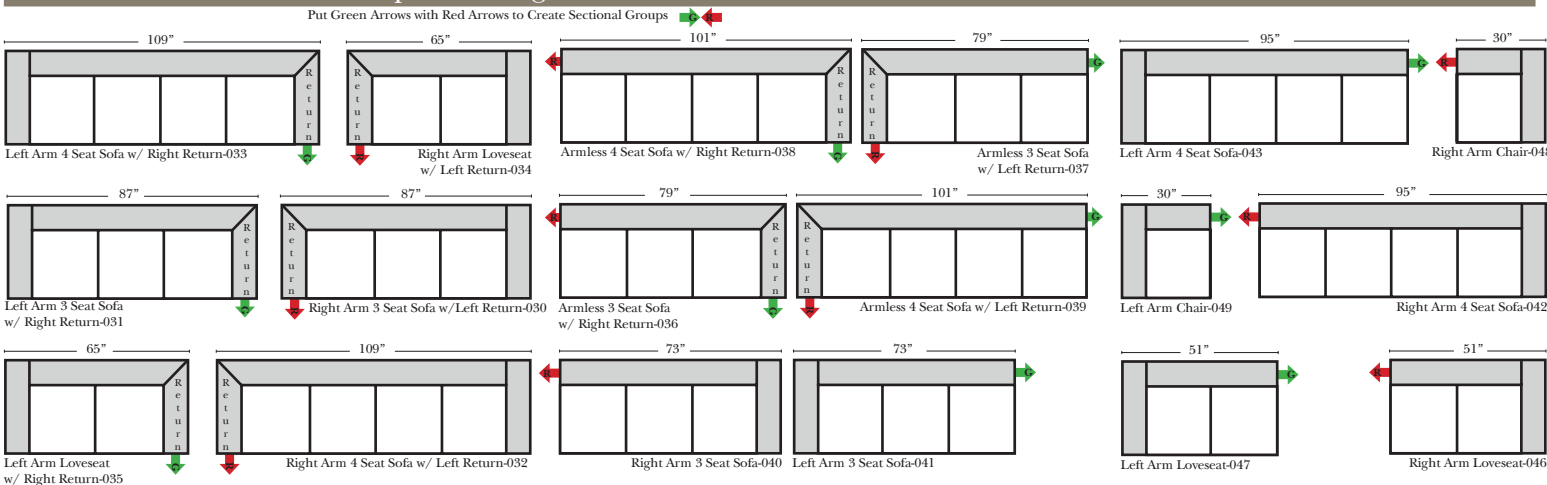

Options:

- Down Seats & Backs (additional Charge)
- No. 33 Firm Foam

Sleeper Options: (All the below options are at additional charges)

- Full Sleeper available w/Standard Mattress
- Deluxe Innerspring Mattress: Full
- Air Dream Coil Mattress: Full Only

L-Shape / 90 Degree Sectional

(All 4 seat items ship as one piece if stationary, two pieces if motion installed)

Note:

All Dimensions are approximate, if accuracy is crucial, please contact us for validation of the dimensions shown. However, a 1" to 2" variance can still apply due to foam and upholstery.