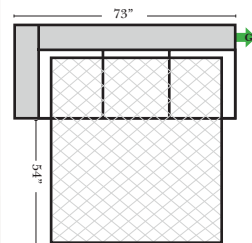

Left Arm Full Sleeper-129