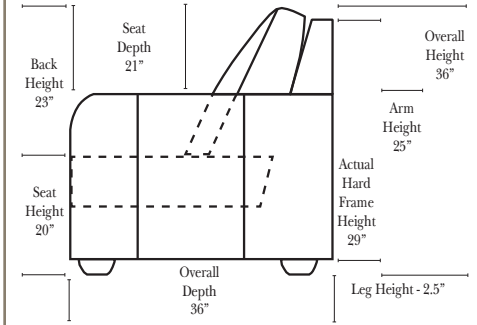

Standard & Armless (All 4 seat items ship as one piece if stationary, two pieces if motion installed)