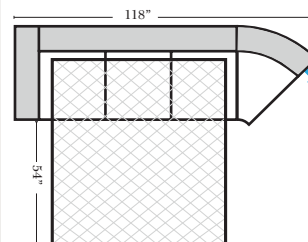

L-Shape / 90 Degree Sectional

(All 4 seat items ship as one piece if stationary, two pieces if motion installed)

Note:

All Dimensions are approximate, if accuracy is crucial, please contact us for validation of the dimensions shown. However, a 1" to 2" variance can still apply due to foam and upholstery.

Left Arm Full Sleeper-129

Right Arm Full Sleeper-128

Left Arm 3 Seat Full Sleeper w/ 1/2 Curve-137

Right Arm 3 Seat Full Sleeper w/ 1/2 Curve-136

Suggested Configurations

07/06/2012

The Suggested Configurations below are only a sample of what the imagination can create, please enjoy creating the configuration that fits your lifestyle, using the ideas below and from the items on the opposite page.