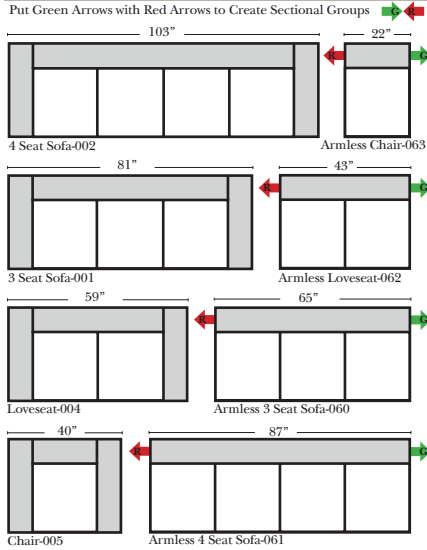

Standard & Armless (All 4 seat items ship as one piece if stationary, two pieces if motion installed)