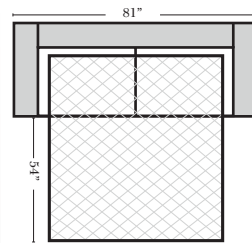

Chaise & Conversation Sectionals

Put Green Arrows with Red Arrows to Create Sectional Groups
Put Orange Arrows with Tan Arrows to Create Sectional Groups

Bumper & Return Chaises
for this style
not available
at this time

Conversation Sectionals
for this style not available
at this time

Sleepers

Put Green Arrows with Red Arrows to Create Sectional Groups
Put Blue Arrows with Yellow Arrows to Create Sectional Groups

Full Sleeper-126