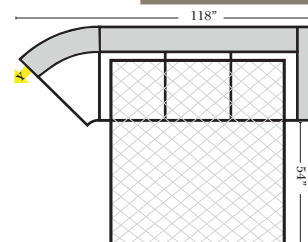

L-Shape / 90 Degree Sectional

(All 4 seat items ship as one piece if stationary, two pieces if motion installed)

Note:

All Dimensions are approximate, if accuracy is crucial, please contact us for validation of the dimensions shown. However, a 1" to 2" variance can still apply due to foam and upholstery.

Conversation Sectionals
 for this style not available
 at this time

Sleepers

Put Green Arrows with Red Arrows to Create Sectional Groups 
 Put Blue Arrows with Yellow Arrows to Create Sectional Groups 

Full Sleeper-126

Left Arm Full Sleeper-129

Right Arm Full Sleeper-128

Left Arm 3 Seat Full Sleeper w/ 1/2 Curve-137

Right Arm 3 Seat Full Sleeper w/ 1/2 Curve-136

Suggested Configurations

07/06/2012

The Suggested Configurations below are only a sample of what the imagination can create, please enjoy creating the configuration that fits your lifestyle, using the ideas below and from the items on the opposite page.