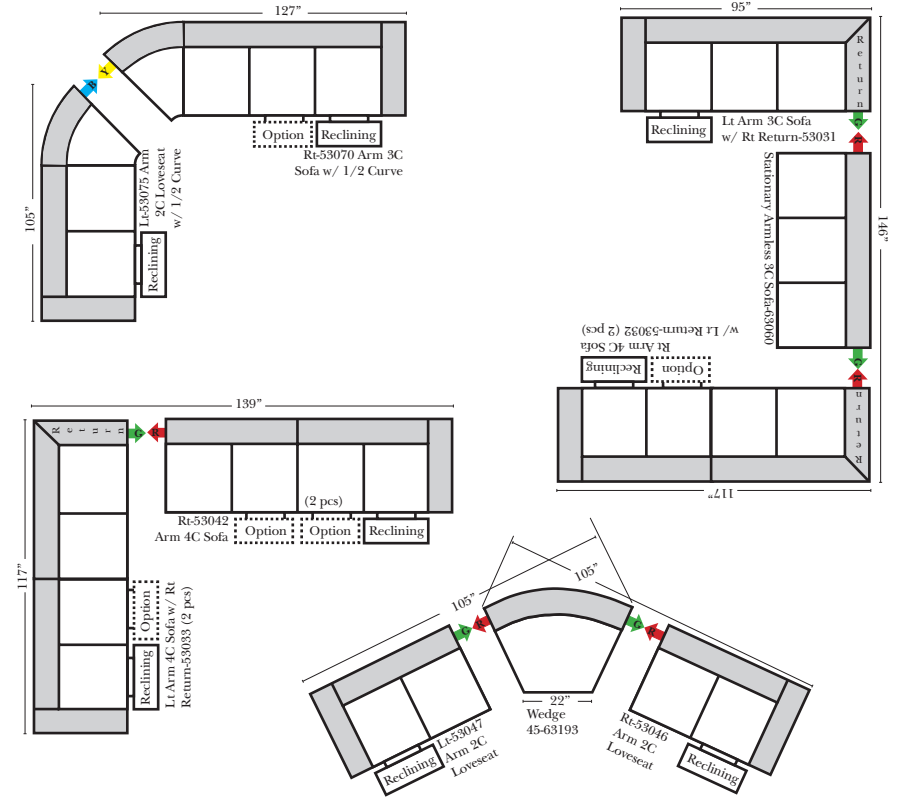

Suggested Configurations

v.11.23.15

The Suggested Configurations below are only a sample of what the imagination can create, please enjoy creating the configuration that fits your lifestyle, using the ideas below and from the items on the opposite page.