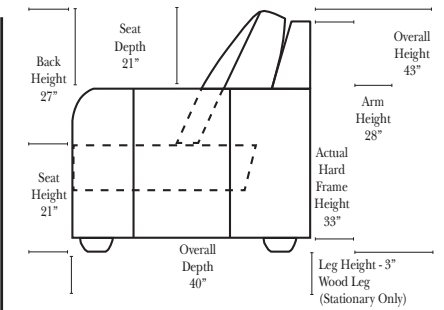

2-Piece Curve Sectional

Standards & Options

Standard:

- Available in Full & Top Grain Leathers
- Available in Luxury Fabrics
- All Hardwood Frames
- Wood Leg Finish - Walnut Finish (Stationary Only)

Options: (No Additional Charge)

- No. 33 Firm Foam
- Wood Leg - Cherry, Chocolate, Espresso, Honey Oak, Shadow

Options: (Additional Charges Apply)

- Console Table - Standard as Espresso finish (N/C Option is Honey Oak finish)
- Metal Cup Holder (MCH) - Standard Finish is Silver (N/C Option is Black or Hammered Antique Finish)
- Electronic Cup Holder (ECH) (Console Arms Only) (Available with Motorized Reclining Seats only)
- Center Seat Recliner (Option)
- Motorized Recliner Mechanism
- Swivel Recliner Base (2 Arm Recliner Only)
- Swivel Glider Mechanism (2 Arm Recliner Only)
- Lift Chair Dual Motor Mechanism (2 Arm Recliner Only)
- Upholstered Swivel Base (2 Arm Recliner Only)
- Motorized 180° Swivel Glider (2 Arm Recliner Only)

Sleeper Options: (Additional charges apply)

- Full Sleeper available w/Standard Mattress
- Deluxe Innerspring Mattress: Full
- Air Dream Coil Mattress: Full Only

All items on these pages are available as Stationary (Non-Reclining)