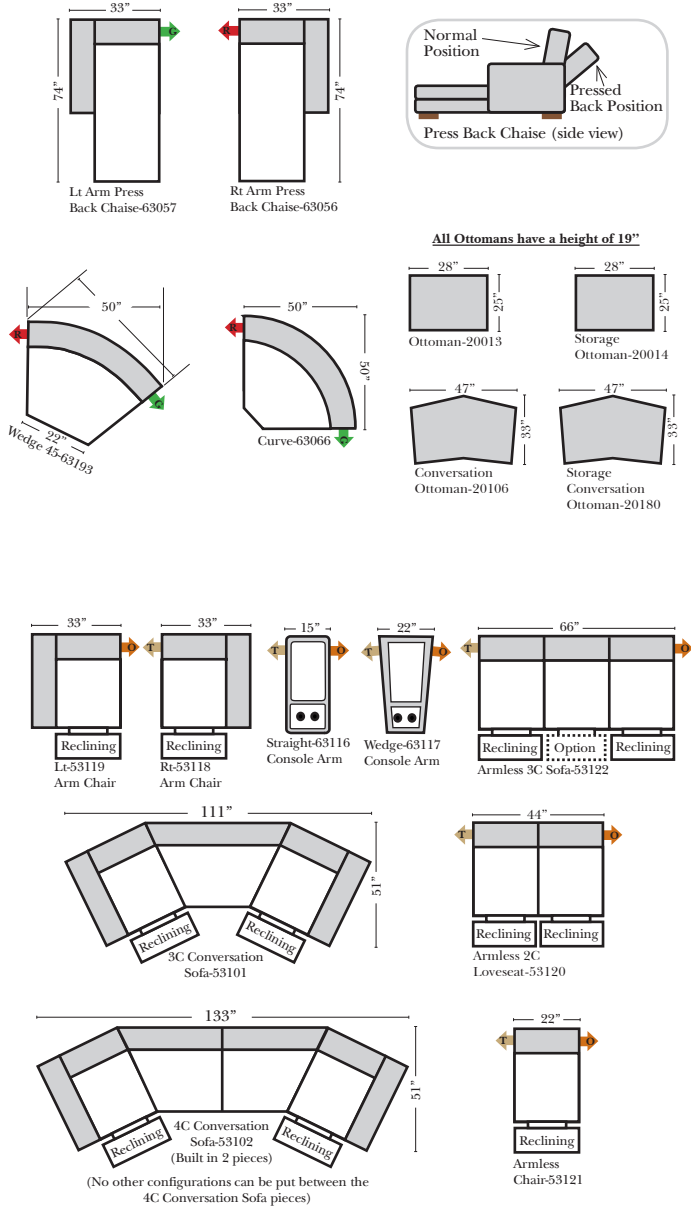

Bumper / Return Chaise & Conversation Sofas

Put Green Arrows with Red Arrows to Create Sectional Groups
Put Orange Arrows with Tan Arrows to Create Sectional Groups