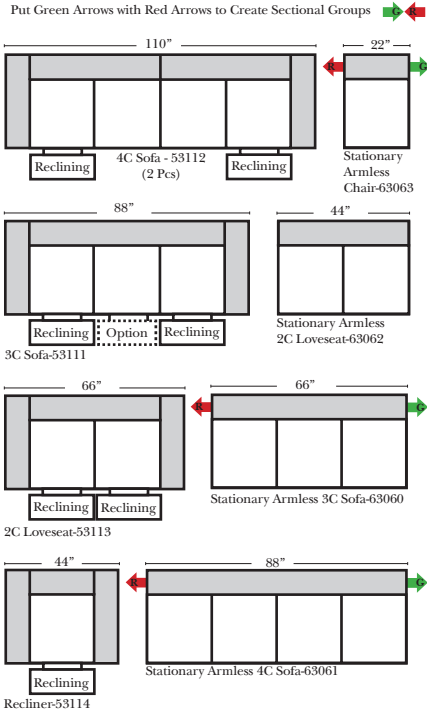

Standard / Armless

2-Piece Curve Sectional

Standards & Options

Standard:

- Available in Full & Top Grain Leathers
- Available in Luxury Fabrics
- All Hardwood Frames
- Wood Leg Finish - Walnut Finish (Stationary Only)

90 Degree / L-Shape Sectional

Note:

All Dimensions are approximate, if accuracy is crucial, please contact us for validation of the dimensions shown. However, a 1" to 2" variance can still apply due to foam and upholstery.