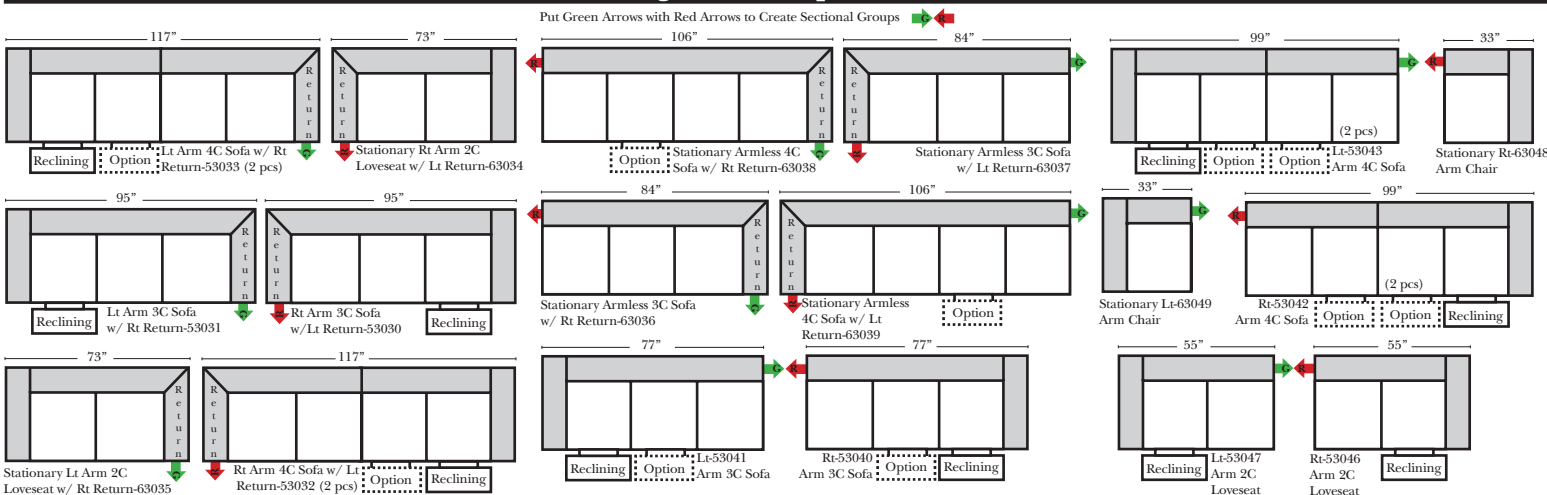

Options: (No Additional Charge)

- No. 33 Firm Foam
- Wood Leg - Cherry, Chocolate, Espresso, Honey Oak, Shadow

Options: (Additional Charges Apply)

- Console Table - Standard as Espresso finish (N/C Option is Honey Oak finish)
- Metal Cup Holder (MCH) - Standard Finish is Silver (N/C Option is Black or Hammered Antique Finish)
- Electronic Cup Holder (ECH) (Console Arms Only) (Available with Motorized Reclining Seats only)
- Center Seat Recliner (Option)
- Motorized Recliner Mechanism
- Swivel Recliner Base (2 Arm Recliner Only)
- Swivel Glider Mechanism (2 Arm Recliner Only)
- Lift Chair Dual Motor Mechanism (2 Arm Recliner Only)
- Upholstered Swivel Base (2 Arm Recliner Only)
- Motorized 180° Swivel Glider (2 Arm Recliner Only)

Sleeper Options: (Additional charges apply)

- Full Sleeper available w/Standard Mattress
- Deluxe Innerspring Mattress: Full
- Air Dream Coil Mattress: Full Only

All items on these pages are available as Stationary (Non-Reclining)

90 Degree / L-Shape Sectional

Note:

All Dimensions are approximate, if accuracy is crucial, please contact us for validation of the dimensions shown. However, a 1" to 2" variance can still apply due to foam and upholstery.