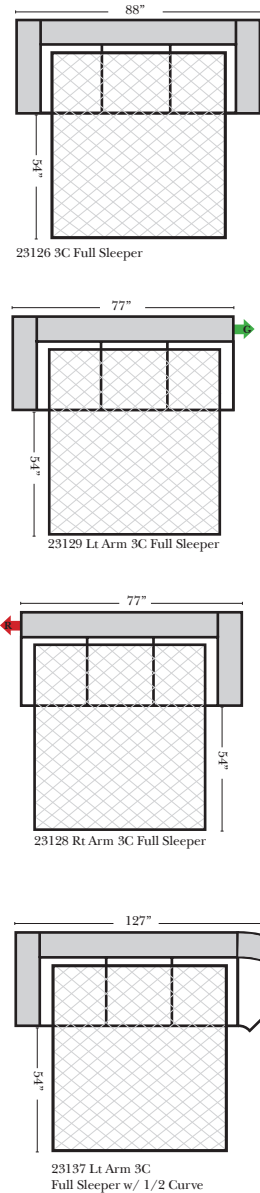

Sleepers

Put Blue Arrows with Yellow Arrows to Create Sectional Groups