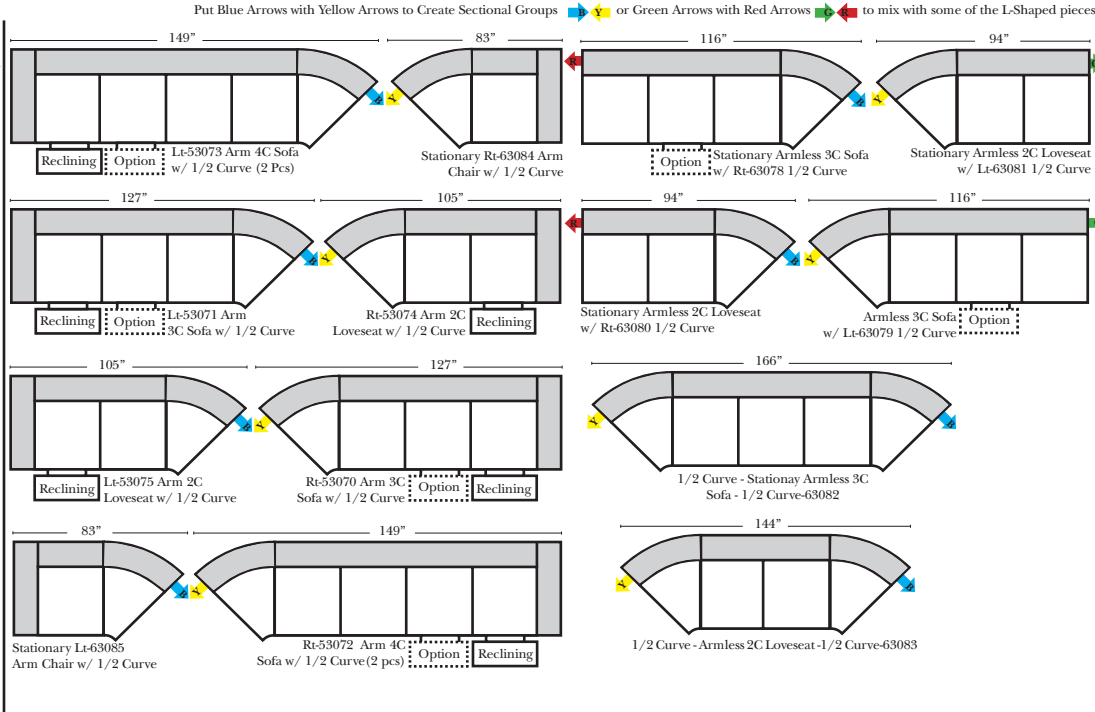

Standard / Armless

2-Piece Curve Sectional

Standards & Options

Standard:

- Available in Full & Top Grain Leathers
- Available in Luxury Fabrics
- All Hardwood Frames
- Wood Leg Finish - Walnut Finish (Stationary Only)

Options: (No Additional Charge)

- No. 33 Firm Foam
- Wood Leg - Cherry, Chocolate, Espresso, Honey Oak, Shadow

Options: (Additional Charges Apply)

- Console Table - Standard as Espresso finish (N/C Option is Honey Oak finish)
- Metal Cup Holder (MCH) - Standard Finish is Silver (N/C Option is Black or Hammered Antique Finish)
- Electronic Cup Holder (ECH) (Console Arms Only) (Available with Motorized Reclining Seats only)
- Center Seat Recliner (Option)
- Motorized Recliner Mechanism
- Swivel Recliner Base (2 Arm Recliner Only)
- Swivel Glider Mechanism (2 Arm Recliner Only)
- Lift Chair Dual Motor Mechanism (2 Arm Recliner Only)
- Upholstered Swivel Base (2 Arm Recliner Only)
- Motorized 180° Swivel Glider (2 Arm Recliner Only)

90 Degree / L-Shape Sectional

Note:

All Dimensions are approximate, if accuracy is crucial, please contact us for validation of the dimensions shown. However, a 1" to 2" variance can still apply due to foam and upholstery.

Bumper / Return Chaise & Conversation Sofas

Put Green Arrows with Red Arrows to Create Sectional Groups
Put Orange Arrows with Tan Arrows to Create Sectional Groups

Sleepers

Put Blue Arrows with Yellow Arrows to Create Sectional Groups