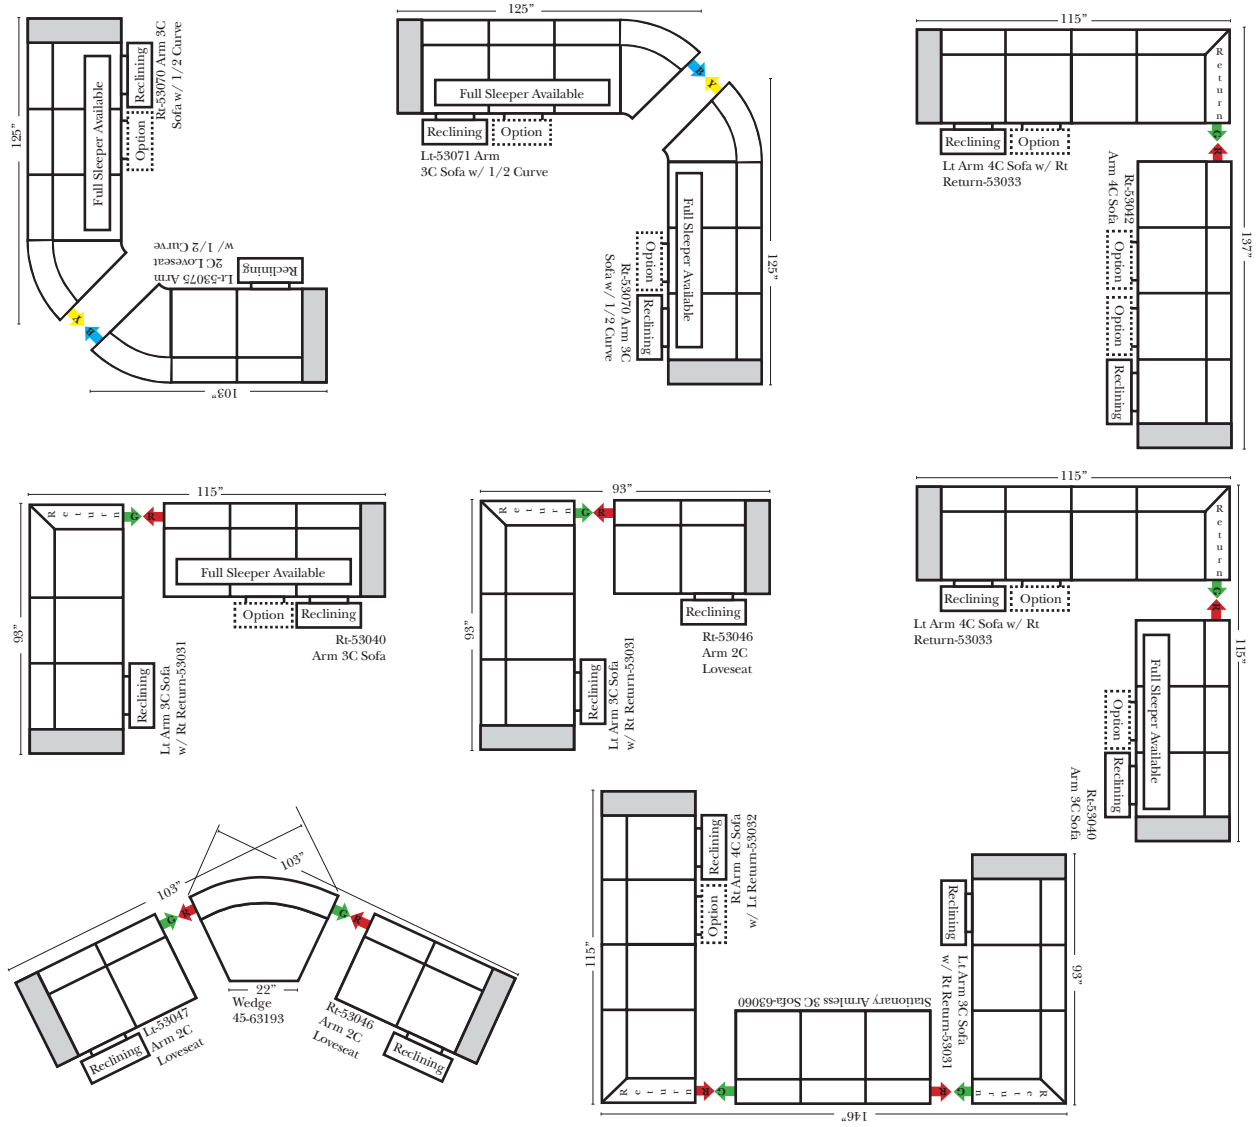

### Note:

All Dimensions are approximate, if accuracy is crucial, please contact us for validation of the dimensions shown. However, a 1" to 2" variance can still apply due to foam and upholstery.

## Suggested Configurations

v.10.31.18

**Sleeper Options:** (Additional charges apply)

- Deluxe Innerspring Mattress: Full
- 5" Memory Foam Mattress: Full Only

23126 3C Full Sleeper

23129 Lt Arm 3C Full Sleeper

23128 Rt Arm 3C Full Sleeper

23137 Lt Arm 3C Full Sleeper w/ 1/2 Curve

23136 Rt Arm 3C Full Sleeper w/ 1/2 Curve

The Suggested Configurations below are only a sample of what the imagination can create, please enjoy creating the configuration that fits your lifestyle, using the ideas below and from the items on the other pages.