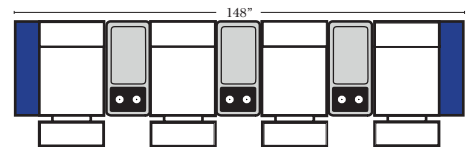

4C Sofa w/3 Large Straight Console Arms-53136