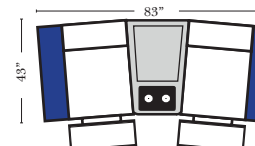

2C Loveseat w/1 Large Wedge Console Arms-53133