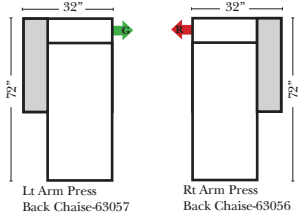

90 Degree / L-Shape Sectional

Put Green Arrows with Red Arrows to Create Sectional Groups → ←

Note:

All Dimensions are approximate, if accuracy is crucial, please contact us for validation of the dimensions shown. However, a 1" to 2" variance can still apply due to foam and upholstery.