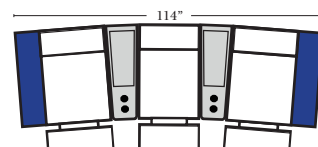

3C Sofa w/2 Small Wedge Console Arms-53141