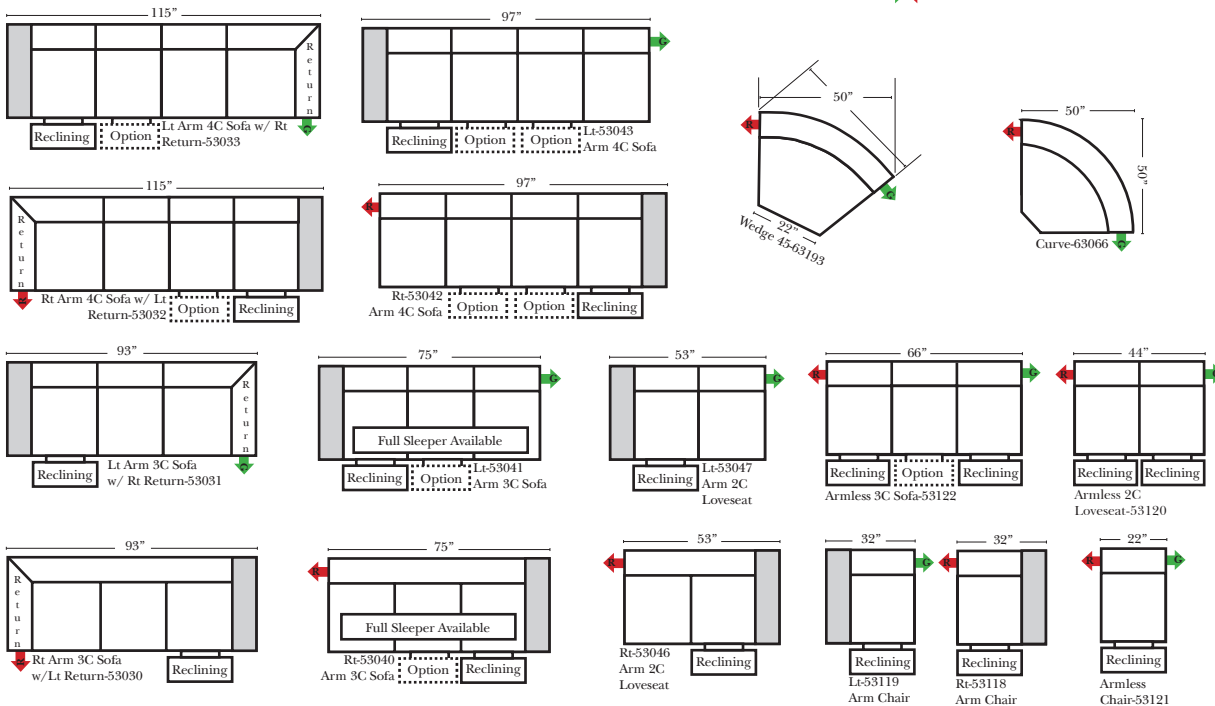

## 90 Degree / L-Shape Sectional

Put Green Arrows with Red Arrows to Create Sectional Groups → ←