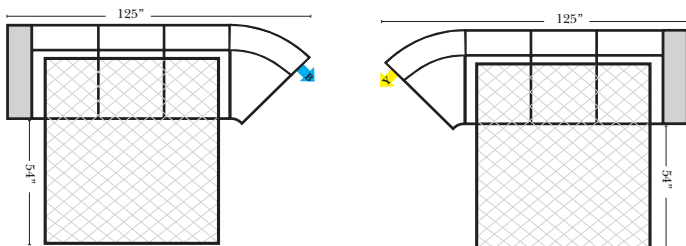

23137 Lt Arm 3C Full Sleeper w/ 1/2 Curve

23136 Rt Arm 3C Full Sleeper w/ 1/2 Curve

The Suggested Configurations below are only a sample of what the imagination can create, please enjoy creating the configuration that fits your lifestyle, using the ideas below and from the items on the other pages.