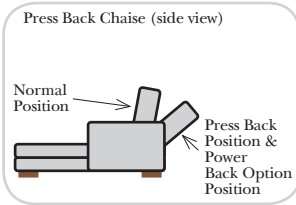

90 Degree / L-Shape Sectional

Put Green Arrows with Red Arrows to Create Sectional Groups → ←

Note:

All Dimensions are approximate, if accuracy is crucial, please contact us for validation of the dimensions shown. However, a 1" to 2" variance can still apply due to foam and upholstery.