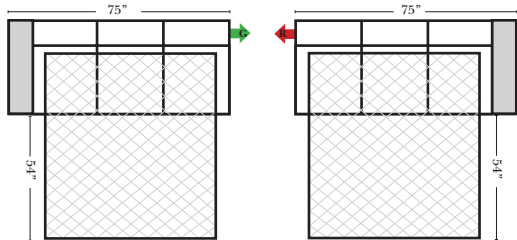

## Suggested Configurations

v.10.31.18

**Sleeper Options:** (Additional charges apply)

- Deluxe Innerspring Mattress: Full
- 5" Memory Foam Mattress: Full Only

23126 3C Full Sleeper

23129 Lt Arm 3C Full Sleeper