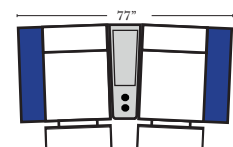

2C Loveseat w/1 Small Wedge Console Arms-53143