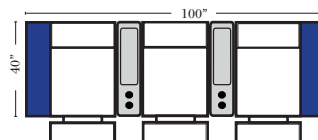

3C Sofa w/2 Small Straight Console Arms-53140