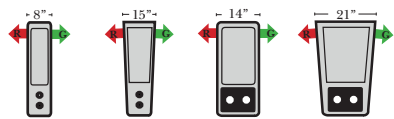

Home Theater Seating - Console Arms

Pre-Configured Home Theater Seating

v.10.31.18

Small Straight-63118 Console Arm
Small Wedge-63119 Console Arm
Large Straight-63116 Console Arm
Large Wedge-63117 Console Arm

Large console arm wood finish is standard as Espresso, available in Walnut - Small console is upholstered.