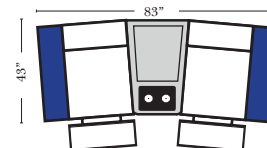

(8" W x 21" D x 6" H)

Note:

All Dimensions are approximate, if accuracy is crucial, please contact us for validation of the dimensions shown. However, a 1" to 2" variance can still apply due to foam and upholstery.

2C Loveseat w/1 Large Straight Console Arm-53132

3C Sofa w/2 Large Straight Console Arms-53130

4C Sofa w/2 Large Straight Console Arms-53134

Armless Chair w/Large Straight Console Arm-53128

4C Sofa w/3 Large Straight Console Arms-53136