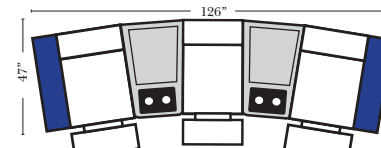

3C Sofa w/2 Large Wedge Console Arms-53131