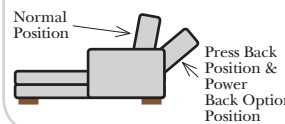

Press Back Chaise (side view)

**Portable Single Theater Arm (1) (Black, Hammered Antique, or Silver) Cup Holder (Fabric or Leather)

(8" W x 21" D x 6" H)