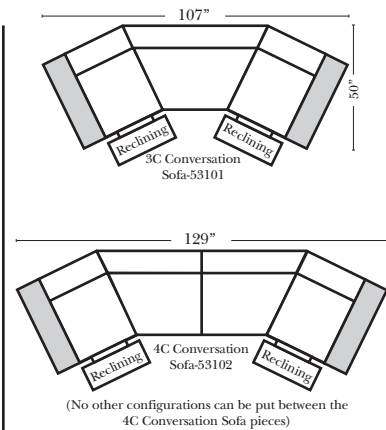

Standard

Put Green Arrows with Red Arrows to Create Sectional Groups → ←

2-Piece Curve Sectional

Put Blue Arrows with Yellow Arrows to Create Sectional Groups → ←

Conversation Sofas

Standards & Options

Standard:

(8" W x 21" D x 6" H)

Note:

All Dimensions are approximate, if accuracy is crucial, please contact us for validation of the dimensions shown. However, a 1" to 2" variance can still apply due to foam and upholstery.