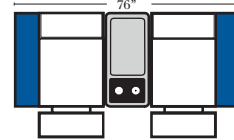

(8" W x 21" D x 6" H)

Note:

All Dimensions are approximate, if accuracy is crucial, please contact us for validation of the dimensions shown. However, a 1" to 2" variance can still apply due to foam and upholstery.

3C Sofa w/2 Small Wedge Console Arms-53141

4C Sofa w/2 Small Wedge Console Arms-53145

Armless Chair w/Small Wedge Console Arm-53127

4C Sofa w/3 Small Wedge Console Arms-53147

Home Theater Pre-Configured Large Straight & Wedge Consoles