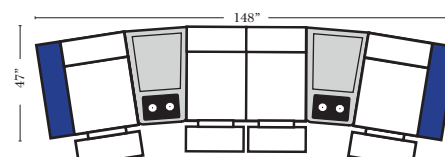

4C Sofa w/2 Large Wedge Console Arms-53135