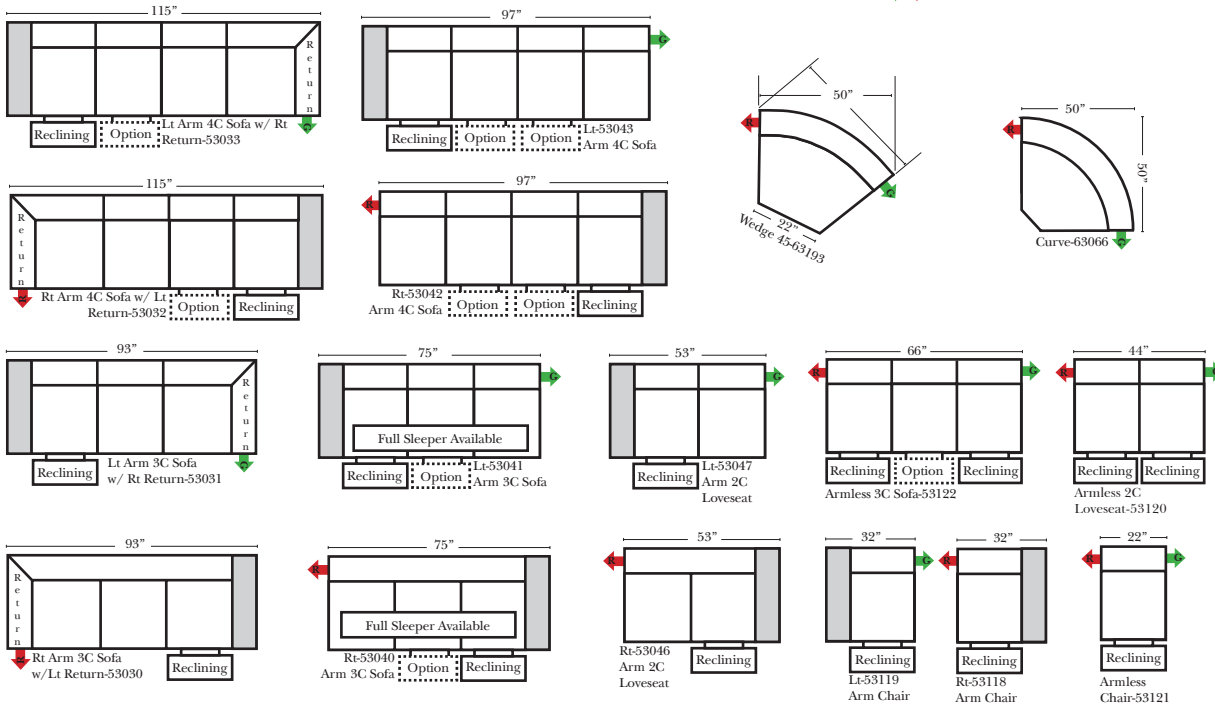

90 Degree / L-Shape Sectional

Put Green Arrows with Red Arrows to Create Sectional Groups → ←

**Portable Single Theater Arm (1) (Black, Hammered Antique, or Silver) Cup Holder (Fabric or Leather)

(8" W x 21" D x 6" H)