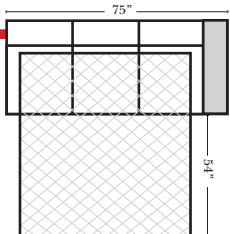

(8" W x 21" D x 6" H)

Note:

All Dimensions are approximate, if accuracy is crucial, please contact us for validation of the dimensions shown. However, a 1" to 2" variance can still apply due to foam and upholstery.

23128 Rt Arm 3C Full Sleeper

23137 Lt Arm 3C Full Sleeper w/ 1/2 Curve

23136 Rt Arm 3C Full Sleeper w/ 1/2 Curve

The Suggested Configurations below are only a sample of what the imagination can create, please enjoy creating the configuration that fits your lifestyle, using the ideas below and from the items on the other pages.