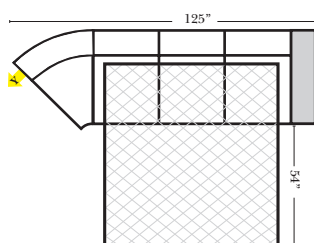

23136 Rt Arm 3C Full Sleeper w/ 1/2 Curve

The Suggested Configurations below are only a sample of what the imagination can create, please enjoy creating the configuration that fits your lifestyle, using the ideas below and from the items on the other pages.