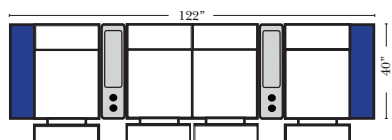

4C Sofa w/2 Small Straight Console Arms-53144