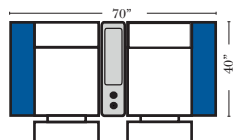

Home Theater Pre-Configured Small Straight & Wedge Consoles

2C Loveseat w/1 Small Straight Console Arm-53142