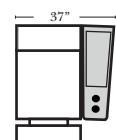

Armless Chair w/Small Wedge Console Arm-53127