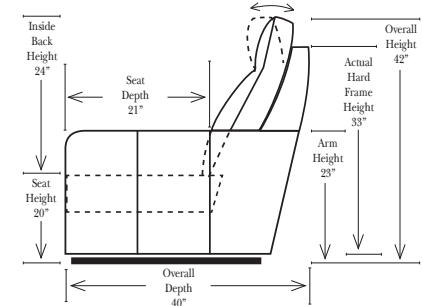

Standard

Put Green Arrows with Red Arrows to Create Sectional Groups → ←

2-Piece Curve Sectional

Put Blue Arrows with Yellow Arrows to Create Sectional Groups → ←

Conversation Sofas

Standards & Options

Standard:

(8" W x 21" D x 6" H)

Note:

All Dimensions are approximate, if accuracy is crucial, please contact us for validation of the dimensions shown. However, a 1" to 2" variance can still apply due to foam and upholstery.