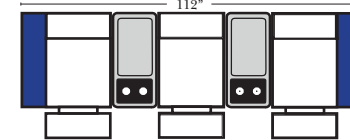

3C Sofa w/2 Large Straight Console Arms-53130