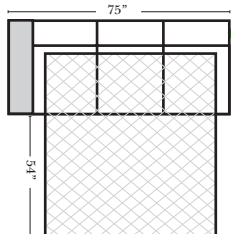

(8" W x 21" D x 6" H)

Note:

All Dimensions are approximate, if accuracy is crucial, please contact us for validation of the dimensions shown. However, a 1" to 2" variance can still apply due to foam and upholstery.

Sleepers

Suggested Configurations

v.10.31.18

Sleeper Options: (Additional charges apply)

- Deluxe Innerspring Mattress: Full
- 5" Memory Foam Mattress: Full Only

23126 3C Full Sleeper

23129 Lt Arm 3C Full Sleeper

23128 Rt Arm 3C Full Sleeper

23137 Lt Arm 3C Full Sleeper w/ 1/2 Curve

23136 Rt Arm 3C Full Sleeper w/ 1/2 Curve

The Suggested Configurations below are only a sample of what the imagination can create, please enjoy creating the configuration that fits your lifestyle, using the ideas below and from the items on the other pages.