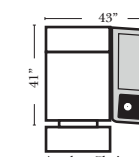

Armless Chair w/Large Wedge Console Arm-53129