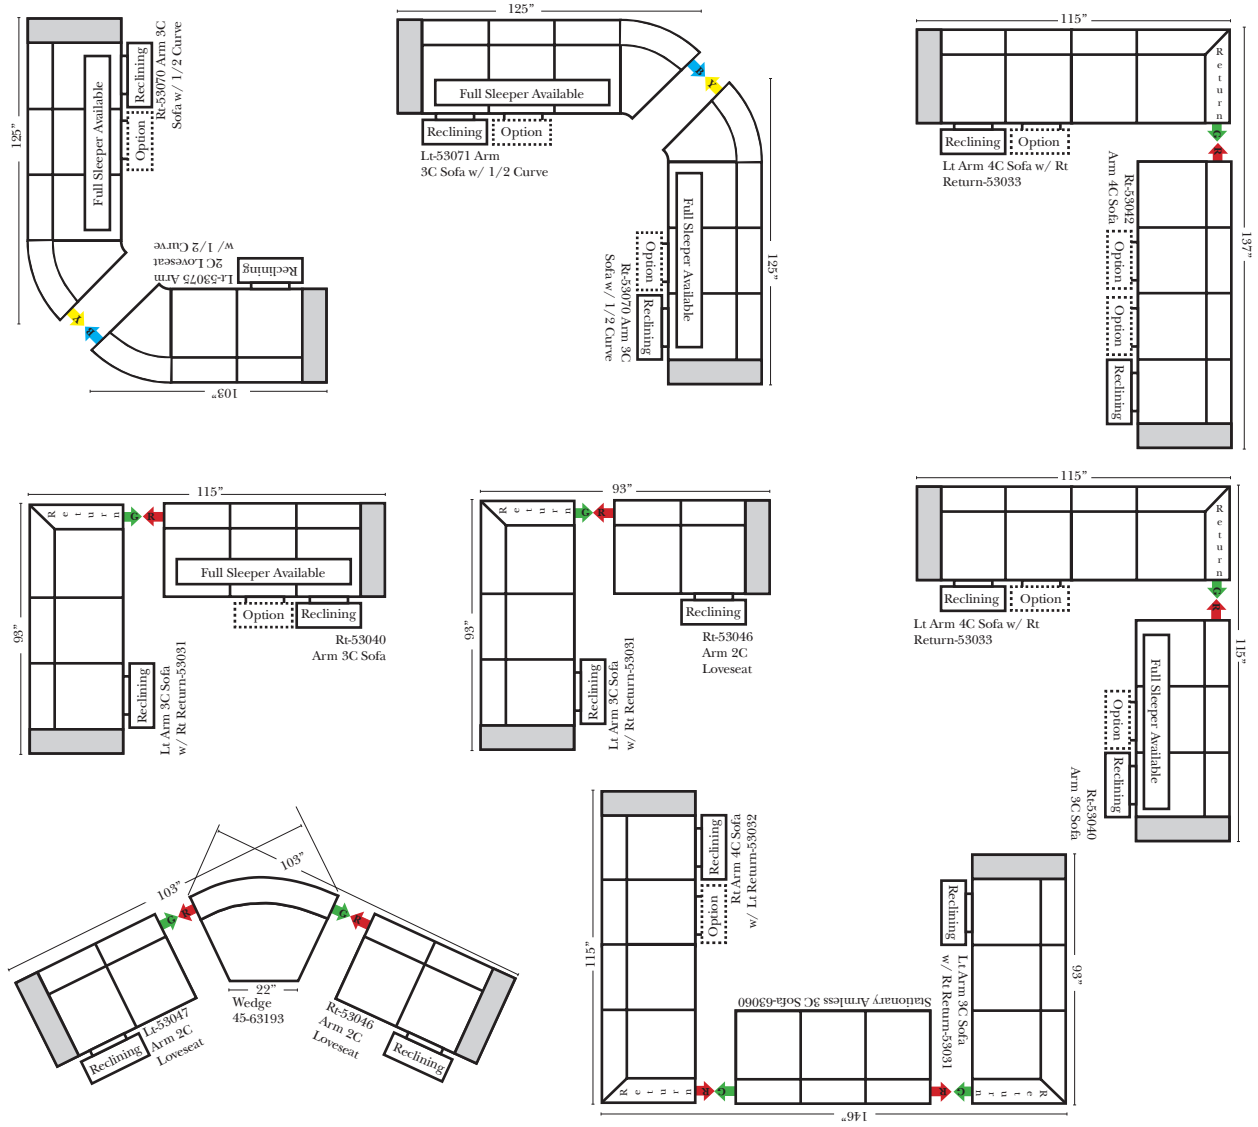

(8" W x 21" D x 6" H)

Note:

All Dimensions are approximate, if accuracy is crucial, please contact us for validation of the dimensions shown. However, a 1" to 2" variance can still apply due to foam and upholstery.

23128 Rt Arm 3C Full Sleeper

23137 Lt Arm 3C Full Sleeper w/ 1/2 Curve

23136 Rt Arm 3C Full Sleeper w/ 1/2 Curve

The Suggested Configurations below are only a sample of what the imagination can create, please enjoy creating the configuration that fits your lifestyle, using the ideas below and from the items on the other pages.