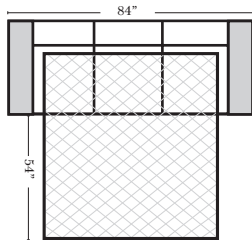

Sleepers

Suggested Configurations

v.10.31.18

Sleeper Options: (Additional charges apply)

- Deluxe Innerspring Mattress: Full
- 5" Memory Foam Mattress: Full Only

23126 3C Full Sleeper