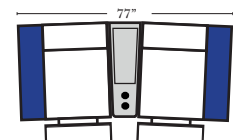

(8" W x 21" D x 6" H)

Note:

All Dimensions are approximate, if accuracy is crucial, please contact us for validation of the dimensions shown. However, a 1" to 2" variance can still apply due to foam and upholstery.

3C Sofa w/2 Small Straight Console Arms-53140

4C Sofa w/2 Small Straight Console Arms-53144

Armless Chair w/Small Straight Console Arm-53126

4C Sofa w/3 Small Straight Console Arms-53146

2C Loveseat w/1 Small Wedge Console Arms-53143