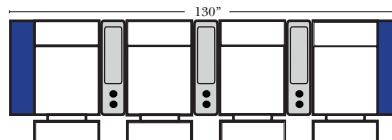

4C Sofa w/3 Small Straight Console Arms-53146