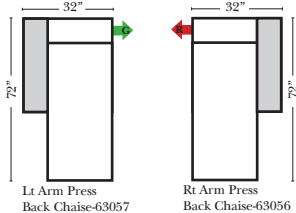

90 Degree / L-Shape Sectional

Put Green Arrows with Red Arrows to Create Sectional Groups → ←