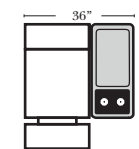

(8" W x 21" D x 6" H)

Note:

All Dimensions are approximate, if accuracy is crucial, please contact us for validation of the dimensions shown. However, a 1" to 2" variance can still apply due to foam and upholstery.

3C Sofa w/2 Small Straight Console Arms-53140

4C Sofa w/2 Small Straight Console Arms-53144

Armless Chair w/Small Straight Console Arm-53126

4C Sofa w/3 Small Straight Console Arms-53146

2C Loveseat w/1 Small Wedge Console Arms-53143

3C Sofa w/2 Small Wedge Console Arms-53141

4C Sofa w/2 Small Wedge Console Arms-53145

Armless Chair w/Small Wedge Console Arm-53127

4C Sofa w/3 Small Wedge Console Arms-53147

Home Theater Pre-Configured Large Straight & Wedge Consoles

2C Loveseat w/1 Large Straight Console Arm-53132

3C Sofa w/2 Large Straight Console Arms-53130

4C Sofa w/2 Large Straight Console Arms-53134

Armless Chair w/Large Straight Console Arm-53128

4C Sofa w/3 Large Straight Console Arms-53136