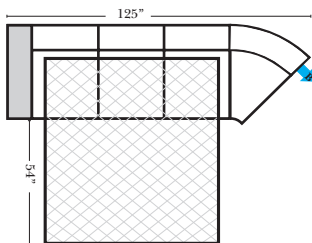

(8" W x 21" D x 6" H)

Note:

All Dimensions are approximate, if accuracy is crucial, please contact us for validation of the dimensions shown. However, a 1" to 2" variance can still apply due to foam and upholstery.

Sleepers

Suggested Configurations

v.10.31.18

Sleeper Options: (Additional charges apply)

- Deluxe Innerspring Mattress: Full
- 5" Memory Foam Mattress: Full Only

23126 3C Full Sleeper

23129 Lt Arm 3C Full Sleeper

23128 Rt Arm 3C Full Sleeper

23137 Lt Arm 3C Full Sleeper w/ 1/2 Curve

23136 Rt Arm 3C Full Sleeper w/ 1/2 Curve

The Suggested Configurations below are only a sample of what the imagination can create, please enjoy creating the configuration that fits your lifestyle, using the ideas below and from the items on the other pages.