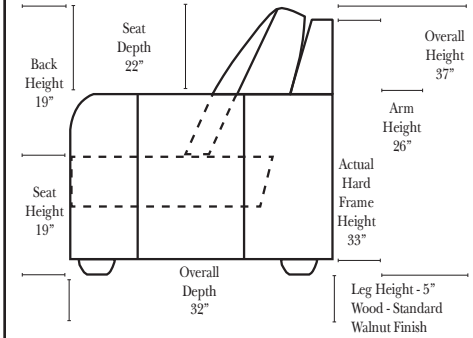

Standard & Ottomans

(All 4 seat items ship as one piece if stationary, two pieces if motion installed)

v.04.04.19

3C Sofa-13001

2C Loveseat-13004

Chair-13005

Ottoman is 19" High

Ottoman-20013

Options that have Additional Charges:

- Add Down Seats

Sleeper Options : (Sleepers not available at this time)

N/A

Note:

All Dimensions are approximate, if accuracy is crucial, please contact us for validation of the dimensions shown. However, a 1" to 2" variance can still apply due to foam and upholstery.