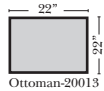

Standard & Ottomans

(All 4 seat items ship as one piece if stationary, two pieces if motion installed)

v.04.04.19

3C Sofa-13001

2C Loveseat-13004

Chair-13005

Ottoman is 19" High

Ottoman-20013