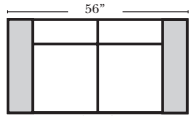

Standard & Ottomans

(All 4 seat items ship as one piece if stationary, two pieces if motion installed)

v.04.04.19

3C Sofa-13001

2C Loveseat-13004

Chair-13005

Ottoman is 19" High

Ottoman-20013