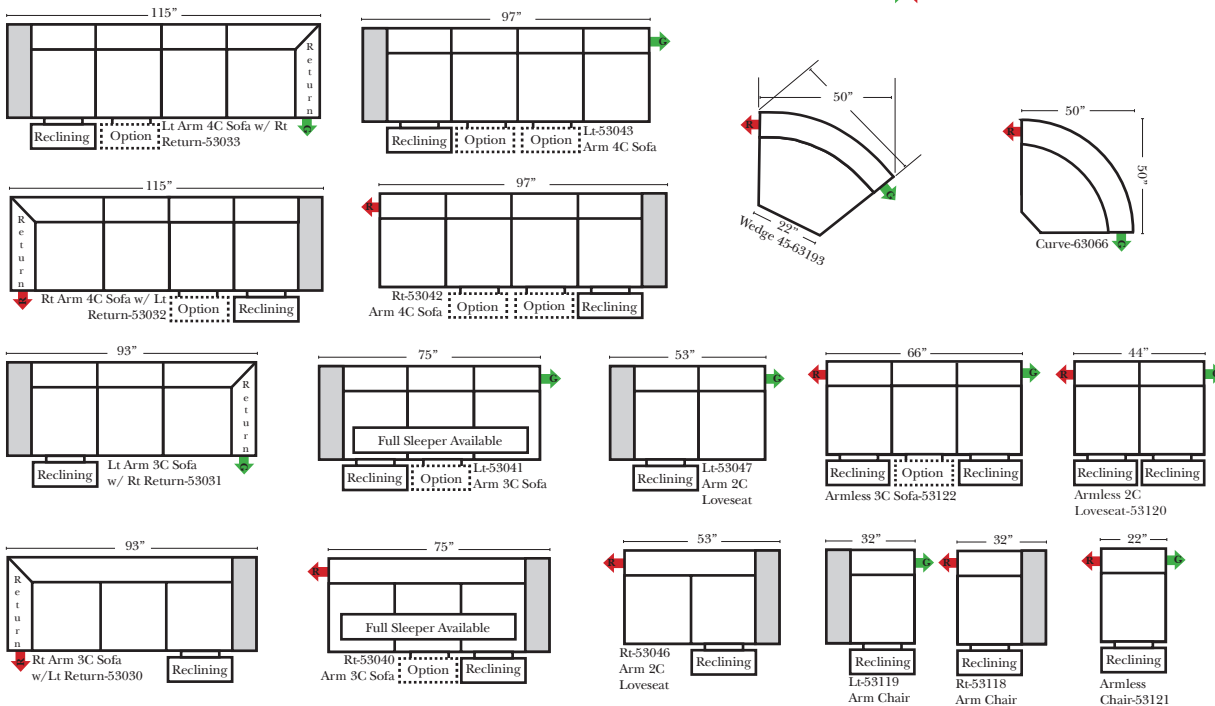

90 Degree / L-Shape Sectional

Put Green Arrows with Red Arrows to Create Sectional Groups → ←