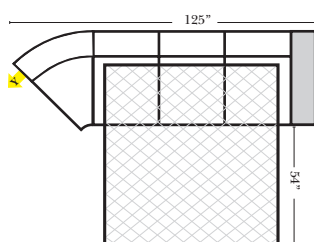

23136 Rt Arm 3C Full Sleeper w/ 1/2 Curve

The Suggested Configurations below are only a sample of what the imagination can create, please enjoy creating the configuration that fits your lifestyle, using the ideas below and from the items on the other pages.