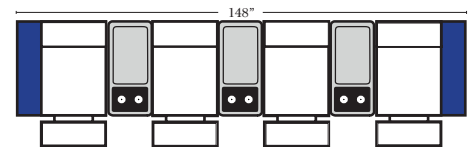

4C Sofa w/3 Large Straight Console Arms-53136