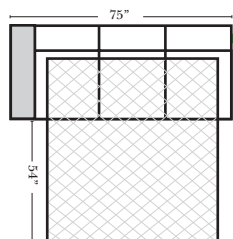

## Suggested Configurations

v.10.31.18

**Sleeper Options:** (Additional charges apply)

- Deluxe Innerspring Mattress: Full
- 5" Memory Foam Mattress: Full Only

23126 3C Full Sleeper

23129 Lt Arm 3C Full Sleeper