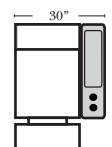

### Home Theater Pre-Configured Small Straight & Wedge Consoles

2C Loveseat w/1 Small Straight Console Arm-53142

3C Sofa w/2 Small Straight Console Arms-53140

4C Sofa w/2 Small Straight Console Arms-53144