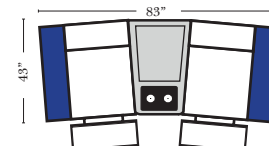

2C Loveseat w/1 Large Wedge Console Arms-53133