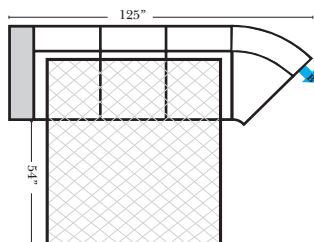

23137 Lt Arm 3C Full Sleeper w/ 1/2 Curve