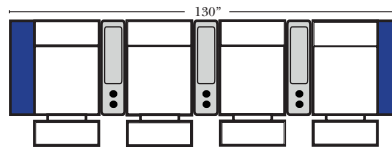

4C Sofa w/3 Small Straight Console Arms-53146