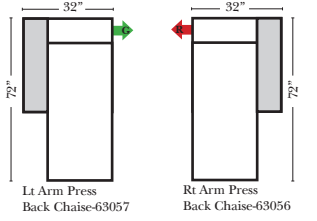

90 Degree / L-Shape Sectional

Put Green Arrows with Red Arrows to Create Sectional Groups → ←