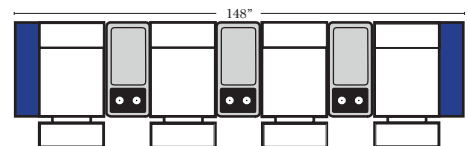

4C Sofa w/3 Large Straight Console Arms-53136