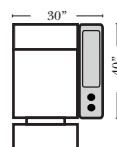

### Home Theater Pre-Configured Small Straight & Wedge Consoles

2C Loveseat w/1 Small Straight Console Arm-53142

3C Sofa w/2 Small Straight Console Arms-53140

4C Sofa w/2 Small Straight Console Arms-53144