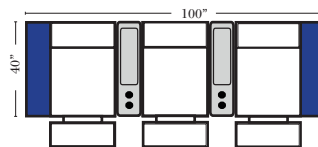

3C Sofa w/2 Small Straight Console Arms-53140