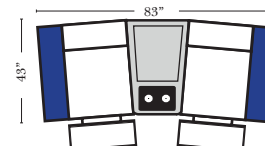

2C Loveseat w/1 Large Wedge Console Arms-53133