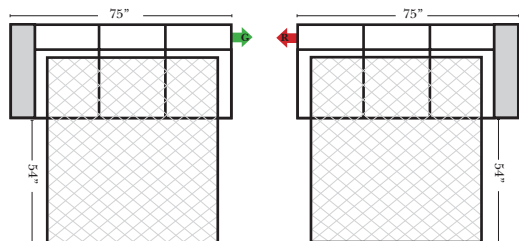

## Suggested Configurations

v.10.31.18

**Sleeper Options:** (Additional charges apply)

- Deluxe Innerspring Mattress: Full
- 5" Memory Foam Mattress: Full Only

23126 3C Full Sleeper

23129 Lt Arm 3C Full Sleeper