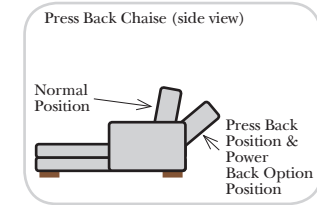

90 Degree / L-Shape Sectional

Put Green Arrows with Red Arrows to Create Sectional Groups → ←