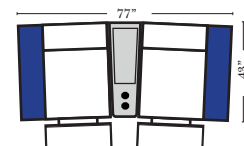

2C Loveseat w/1 Small Wedge Console Arms-53143