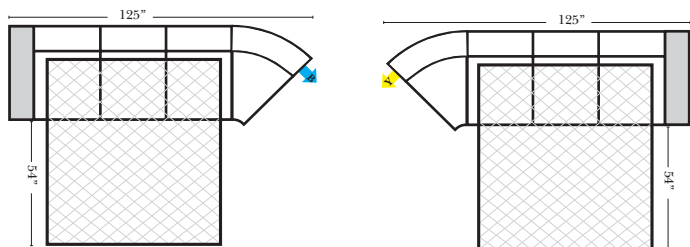

23137 Lt Arm 3C Full Sleeper w/ 1/2 Curve

23136 Rt Arm 3C Full Sleeper w/ 1/2 Curve

The Suggested Configurations below are only a sample of what the imagination can create, please enjoy creating the configuration that fits your lifestyle, using the ideas below and from the items on the other pages.