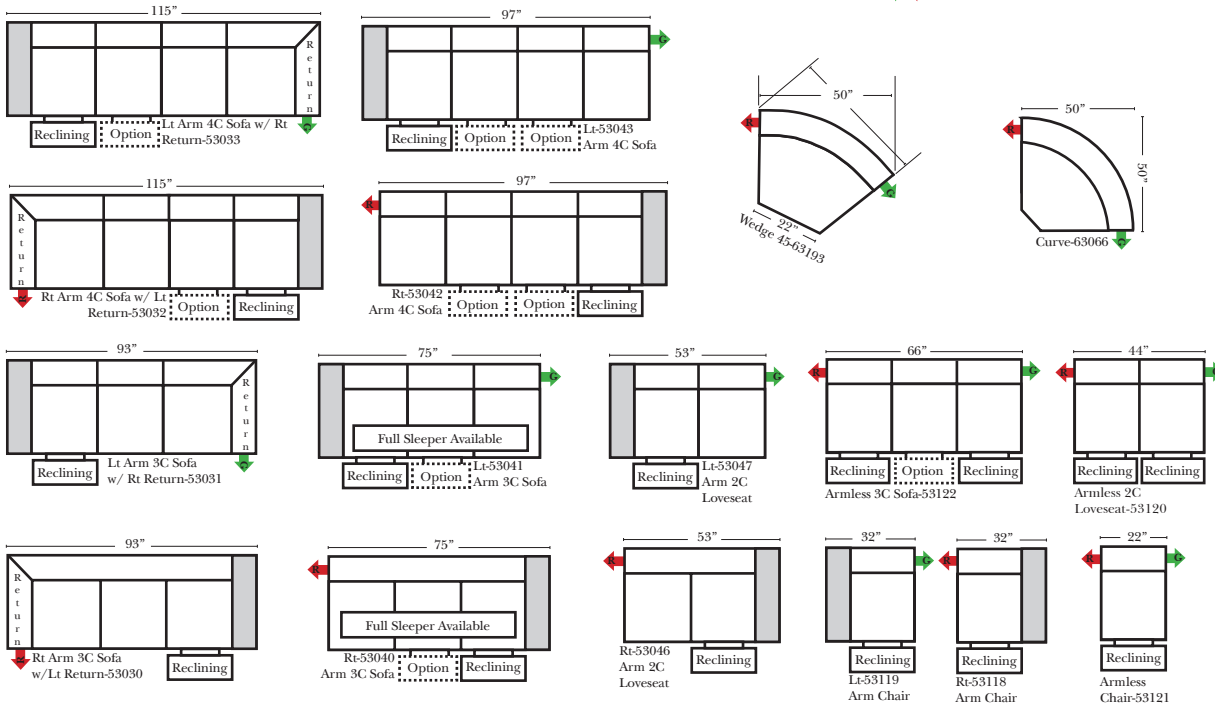

90 Degree / L-Shape Sectional

Put Green Arrows with Red Arrows to Create Sectional Groups → ←