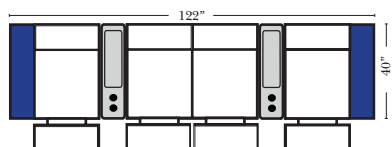

4C Sofa w/2 Small Straight Console Arms-53144