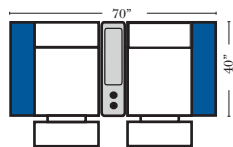

Home Theater Pre-Configured Small Straight & Wedge Consoles

2C Loveseat w/1 Small Straight Console Arm-53142