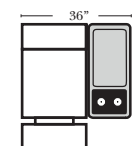

### Home Theater Pre-Configured Large Straight & Wedge Consoles

2C Loveseat w/1 Large Straight Console Arm-53132

3C Sofa w/2 Large Straight Console Arms-53130

4C Sofa w/2 Large Straight Console Arms-53134