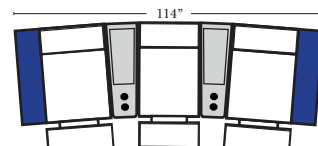

3C Sofa w/2 Small Wedge Console Arms-53141