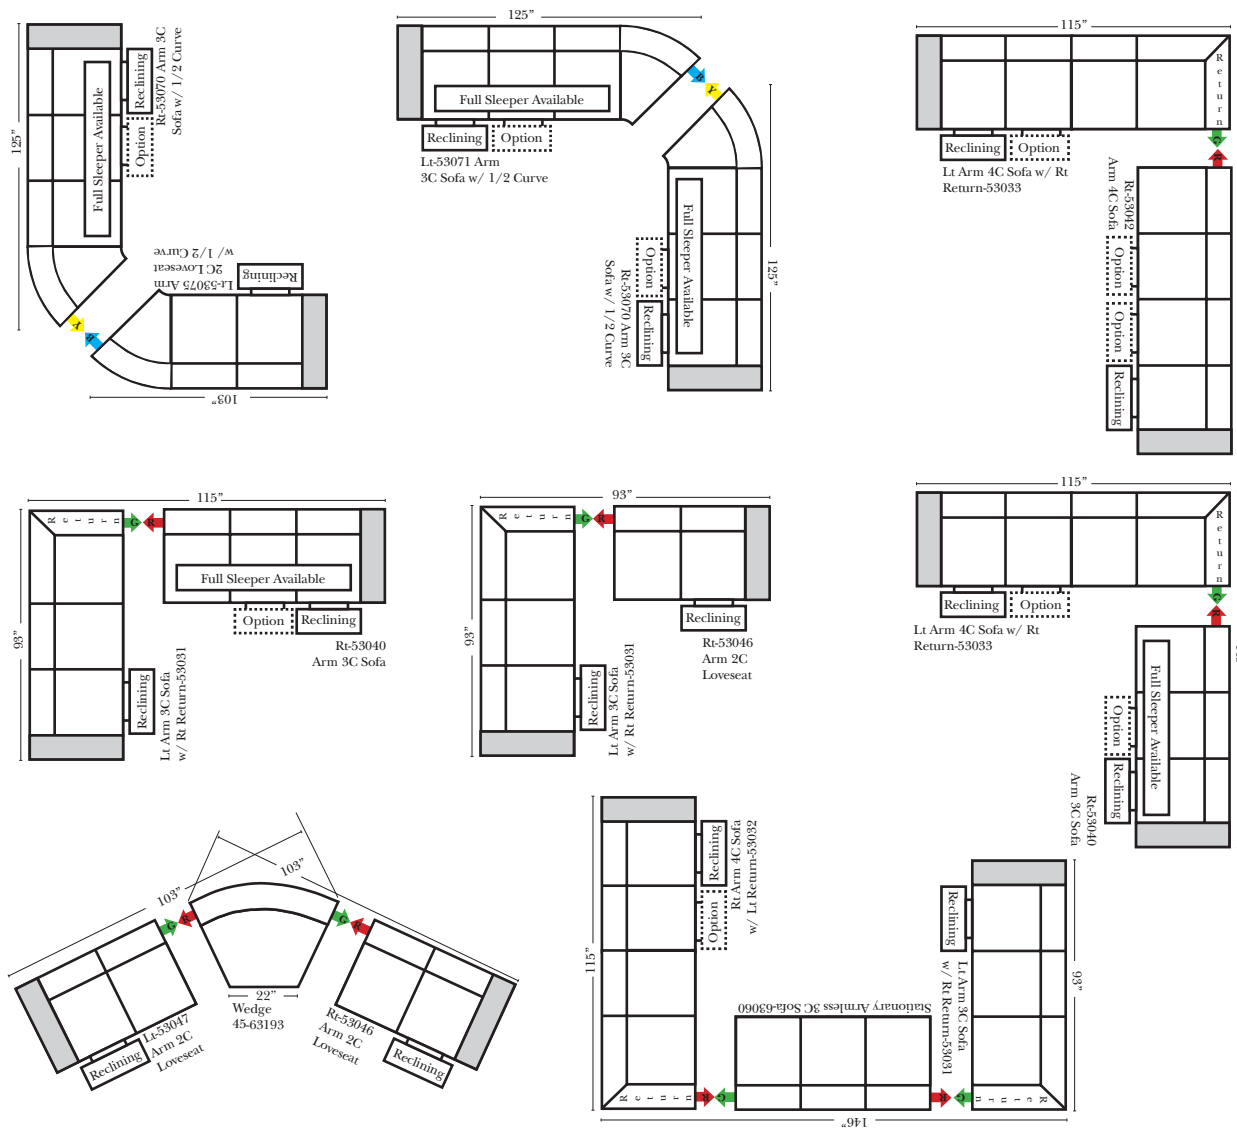

### Note:

All Dimensions are approximate, if accuracy is crucial, please contact us for validation of the dimensions shown. However, a 1" to 2" variance can still apply due to foam and upholstery.

## Suggested Configurations

v.10.31.18

**Sleeper Options:** (Additional charges apply)

- Deluxe Innerspring Mattress: Full
- 5" Memory Foam Mattress: Full Only

23126 3C Full Sleeper

23129 Lt Arm 3C Full Sleeper

23128 Rt Arm 3C Full Sleeper

23137 Lt Arm 3C Full Sleeper w/ 1/2 Curve

23136 Rt Arm 3C Full Sleeper w/ 1/2 Curve

The Suggested Configurations below are only a sample of what the imagination can create, please enjoy creating the configuration that fits your lifestyle, using the ideas below and from the items on the other pages.