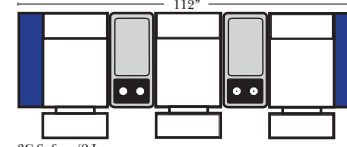

### Home Theater Pre-Configured Large Straight & Wedge Consoles

2C Loveseat w/1 Large Straight Console Arm-53132

3C Sofa w/2 Large Straight Console Arms-53130

4C Sofa w/2 Large Straight Console Arms-53134