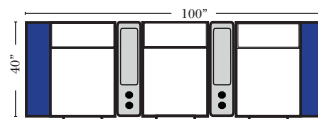

3C Sofa w/2 Small Straight Console Arms-53140