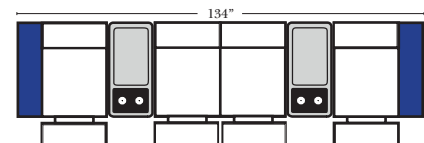

4C Sofa w/3 Small Wedge Console Arms-53147

Home Theater Pre-Configured Large Straight & Wedge Consoles

2C Loveseat w/1 Large Straight Console Arm-53132

3C Sofa w/2 Large Straight Console Arms-53130

4C Sofa w/2 Large Straight Console Arms-53134