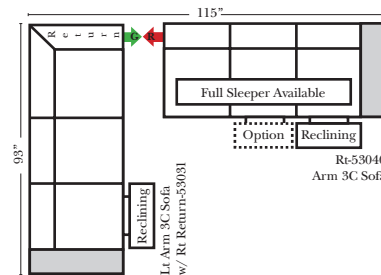

23126 3C Full Sleeper

23129 Lt Arm 3C Full Sleeper

23128 Rt Arm 3C Full Sleeper

23137 Lt Arm 3C Full Sleeper w/ 1/2 Curve

23136 Rt Arm 3C Full Sleeper w/ 1/2 Curve

Home Theater Seating - Console Arms

Pre-Configured Home Theater Seating