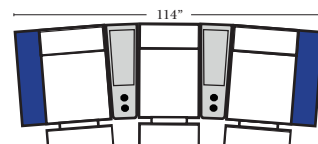

3C Sofa w/2 Small Wedge Console Arms-53141