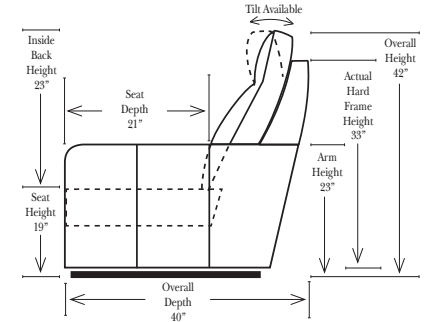

Standard

Put Green Arrows with Red Arrows to Create Sectional Groups → ←

2-Piece Curve Sectional

Put Blue Arrows with Yellow Arrows to Create Sectional Groups → ←

Conversation Sofas

Standards & Options

Standard:

Note:

All Dimensions are approximate, if accuracy is crucial, please contact us for validation of the dimensions shown. However, a 1" to 2" variance can still apply due to foam and upholstery.

90 Degree / L-Shape Sectional