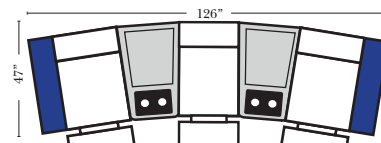

3C Sofa w/2 Large Wedge Console Arms-53131