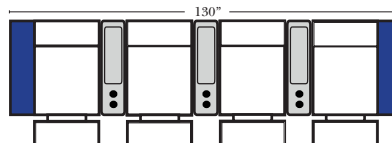

Home Theater Pre-Configured Small Straight & Wedge Consoles

2C Loveseat w/1 Small Straight Console Arm-53142

3C Sofa w/2 Small Straight Console Arms-53140

4C Sofa w/2 Small Straight Console Arms-53144

Armless Chair w/Small Straight Console Arm-53126