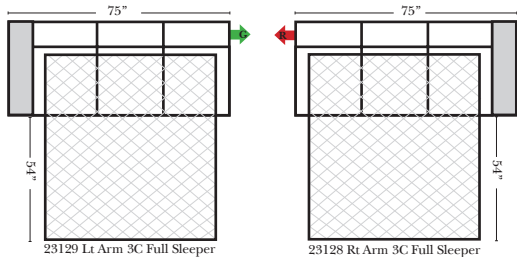

23129 Lt Arm 3C Full Sleeper

23128 Rt Arm 3C Full Sleeper