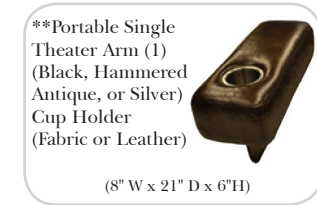

90 Degree / L-Shape Sectional

Put Green Arrows with Red Arrows to Create Sectional Groups → ←