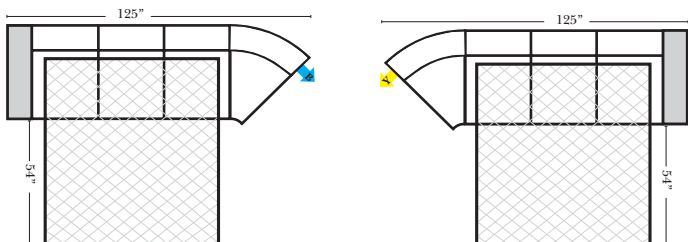

23137 Lt Arm 3C Full Sleeper w/ 1/2 Curve

23136 Rt Arm 3C Full Sleeper w/ 1/2 Curve