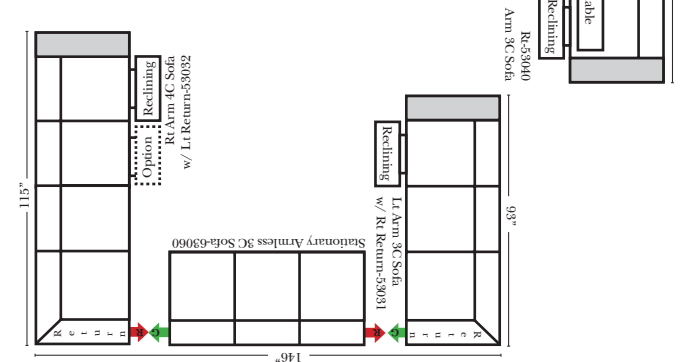

Note:

All Dimensions are approximate, if accuracy is crucial, please contact us for validation of the dimensions shown. However, a 1" to 2" variance can still apply due to foam and upholstery.

90 Degree / L-Shape Sectional

23126 3C Full Sleeper

23129 Lt Arm 3C Full Sleeper

23128 Rt Arm 3C Full Sleeper

23137 Lt Arm 3C Full Sleeper w/ 1/2 Curve

23136 Rt Arm 3C Full Sleeper w/ 1/2 Curve

Home Theater Seating - Console Arms

Pre-Configured Home Theater Seating