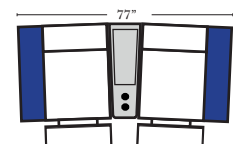

Home Theater Pre-Configured Small Straight & Wedge Consoles

2C Loveseat w/1 Small Straight Console Arm-53142

3C Sofa w/2 Small Straight Console Arms-53140

4C Sofa w/2 Small Straight Console Arms-53144

Armless Chair w/Small Straight Console Arm-53126

4C Sofa w/3 Small Straight Console Arms-53146

2C Loveseat w/1 Small Wedge Console Arms-53143

3C Sofa w/2 Small Wedge Console Arms-53141

4C Sofa w/2 Small Wedge Console Arms-53145

Armless Chair w/Small Wedge Console Arm-53127