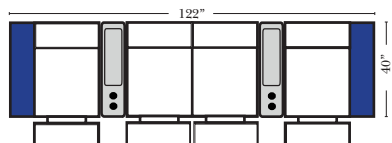

Home Theater Pre-Configured Small Straight & Wedge Consoles

2C Loveseat w/1 Small Straight Console Arm-53142

3C Sofa w/2 Small Straight Console Arms-53140

4C Sofa w/2 Small Straight Console Arms-53144

Armless Chair w/Small Straight Console Arm-53126