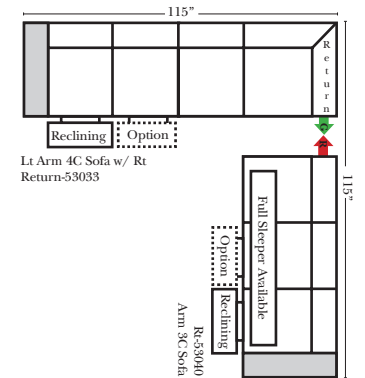

23126 3C Full Sleeper

23129 Lt Arm 3C Full Sleeper

23128 Rt Arm 3C Full Sleeper

23137 Lt Arm 3C Full Sleeper w/ 1/2 Curve

23136 Rt Arm 3C Full Sleeper w/ 1/2 Curve

Home Theater Seating - Console Arms

Pre-Configured Home Theater Seating