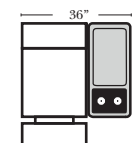

4C Sofa w/3 Small Straight Console Arms-53146

2C Loveseat w/1 Small Wedge Console Arms-53143

3C Sofa w/2 Small Wedge Console Arms-53141

4C Sofa w/2 Small Wedge Console Arms-53145

Armless Chair w/Small Wedge Console Arm-53127

4C Sofa w/3 Small Wedge Console Arms-53147

Home Theater Pre-Configured Large Straight & Wedge Consoles

2C Loveseat w/1 Large Straight Console Arm-53132

3C Sofa w/2 Large Straight Console Arms-53130

4C Sofa w/2 Large Straight Console Arms-53134