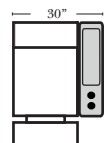

Home Theater Pre-Configured Small Straight & Wedge Consoles

2C Loveseat w/1 Small Straight Console Arm-53142

3C Sofa w/2 Small Straight Console Arms-53140

4C Sofa w/2 Small Straight Console Arms-53144

Armless Chair w/Small Straight Console Arm-53126