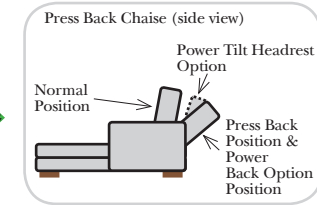

90 Degree / L-Shape Sectional

Put Green Arrows with Red Arrows to Create Sectional Groups → ←