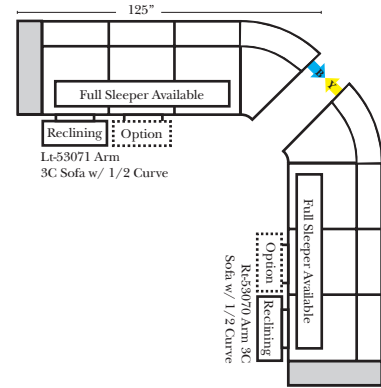

Note:

All Dimensions are approximate, if accuracy is crucial, please contact us for validation of the dimensions shown. However, a 1" to 2" variance can still apply due to foam and upholstery.

90 Degree / L-Shape Sectional

23126 3C Full Sleeper

23129 Lt Arm 3C Full Sleeper

23128 Rt Arm 3C Full Sleeper

23137 Lt Arm 3C Full Sleeper w/ 1/2 Curve

23136 Rt Arm 3C Full Sleeper w/ 1/2 Curve

Home Theater Seating - Console Arms

Pre-Configured Home Theater Seating