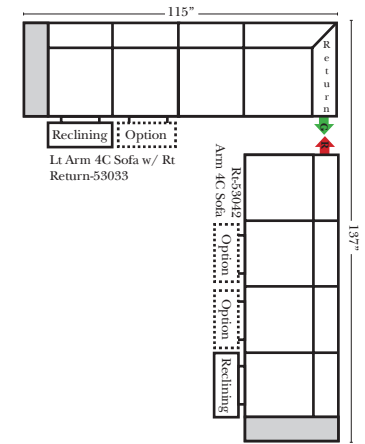

Note:

All Dimensions are approximate, if accuracy is crucial, please contact us for validation of the dimensions shown. However, a 1" to 2" variance can still apply due to foam and upholstery.

90 Degree / L-Shape Sectional

23126 3C Full Sleeper

23129 Lt Arm 3C Full Sleeper

23128 Rt Arm 3C Full Sleeper

23137 Lt Arm 3C Full Sleeper w/ 1/2 Curve

23136 Rt Arm 3C Full Sleeper w/ 1/2 Curve

Home Theater Seating - Console Arms

Pre-Configured Home Theater Seating