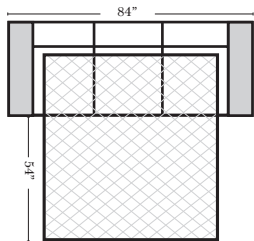

Sleepers

Suggested Configurations

v.09.21.18

Sleeper Options: (Additional charges apply)

- Deluxe Innerspring Mattress: Full
- 5" Memory Foam Mattress: Full Only

The Suggested Configurations below are only a sample of what the imagination can create, please enjoy creating the configuration that fits your lifestyle, using the ideas below and from the items on the other pages.

23126 3C Full Sleeper