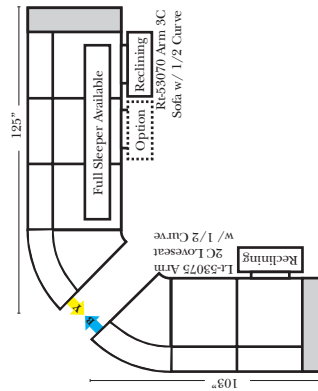

Note:

All Dimensions are approximate, if accuracy is crucial, please contact us for validation of the dimensions shown. However, a 1" to 2" variance can still apply due to foam and upholstery.

90 Degree / L-Shape Sectional

23126 3C Full Sleeper

23129 Lt Arm 3C Full Sleeper

23128 Rt Arm 3C Full Sleeper

23137 Lt Arm 3C Full Sleeper w/ 1/2 Curve

23136 Rt Arm 3C Full Sleeper w/ 1/2 Curve

Home Theater Seating - Console Arms

Pre-Configured Home Theater Seating