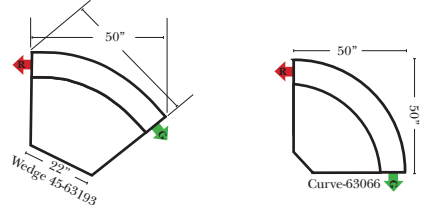

90 Degree / L-Shape Sectional

Put Green Arrows with Red Arrows to Create Sectional Groups → ←