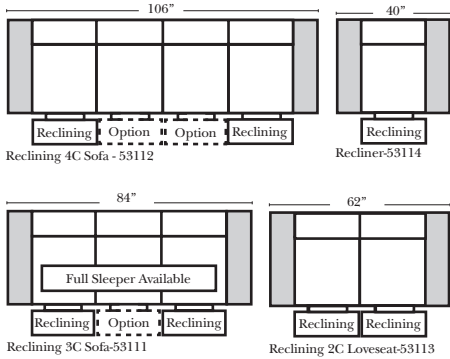

Standard

Put Green Arrows with Red Arrows to Create Sectional Groups → ←