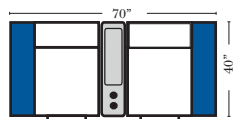

Home Theater Pre-Configured Small Straight & Wedge Consoles

2C Loveseat w/1 Small Straight Console Arm-53142