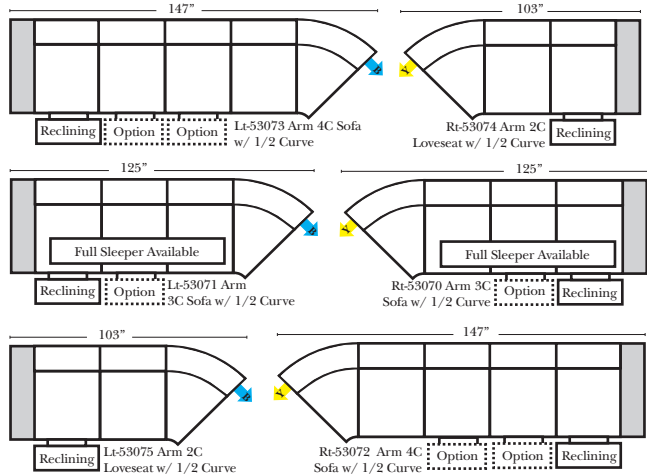

2-Piece Curve Sectional

Put Blue Arrows with Yellow Arrows to Create Sectional Groups → ←