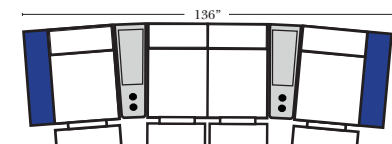

4C Sofa w/2 Small Wedge Console Arms-53145