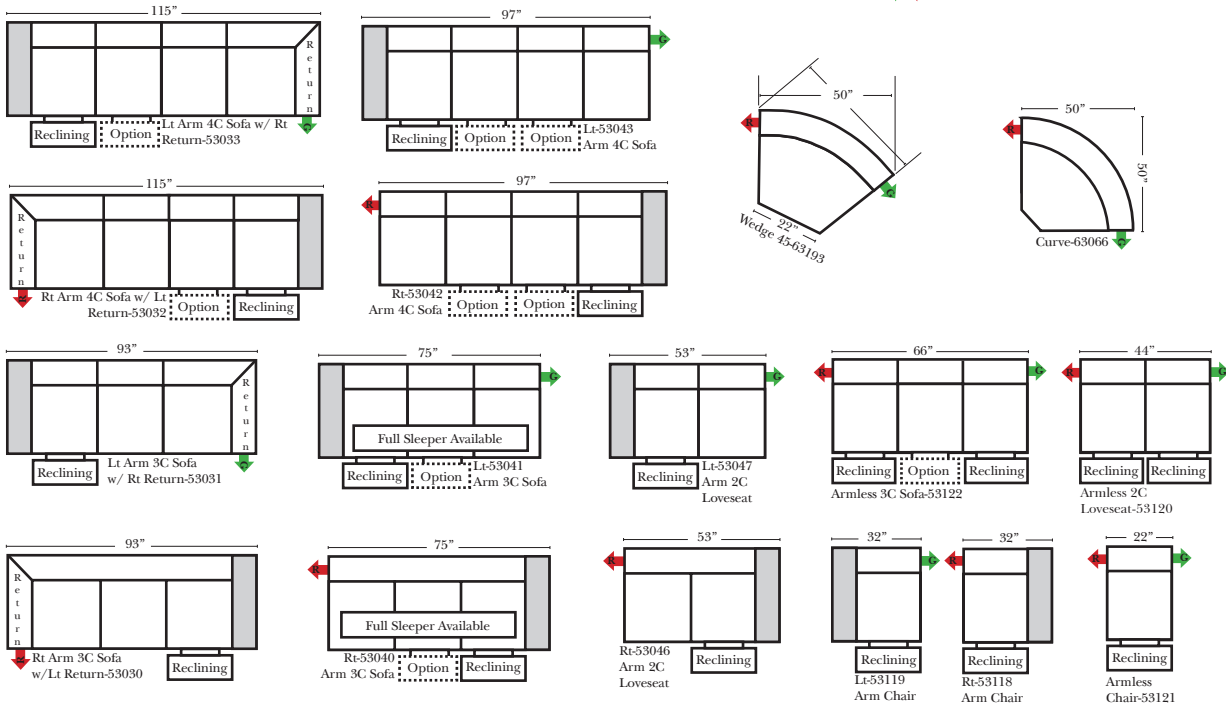

- Power Recliner Mechanism
- Power Lumbar
- Power Tilt Headrest
- Center Seat Recliner (See Option Note)
- Rechargeable Battery Pack (will operate 2 recliner footrests or multiple mechanisms per recliner)
- Swivel Recliner Base (2 Arm Recliner Only)
- Swivel Glider Mechanism (2 Arm Recliner Only)
- Glider Mechanism (2 Arm Recliner Only)
- Lift Chair Dual Motor Mechanism (Lifts Person to a Standing Position), (2 Arm Recliner Only)
- Upholstered Swivel Base (2 Arm Recliner Only)
- Power 180° Swivel Glider Mechanism (2 Arm Recliner Only)
- Swivel Table for Console Arms (Espresso or Walnut Wood Finish)
- **Portable Single Theater Arm (1) (Black, Hammered Antique, or Silver) Cup Holder (Fabric or Leather)

Note:

All Dimensions are approximate, if accuracy is crucial, please contact us for validation of the dimensions shown. However, a 1" to 2" variance can still apply due to foam and upholstery.

90 Degree / L-Shape Sectional

Put Green Arrows with Red Arrows to Create Sectional Groups → ←

Sleepers

Suggested Configurations

v.09.21.18

Sleeper Options: (Additional charges apply)

- Deluxe Innerspring Mattress: Full
- 5" Memory Foam Mattress: Full Only