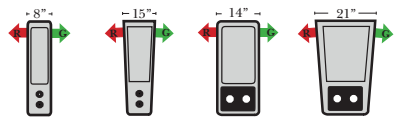

Home Theater Seating - Console Arms

Pre-Configured Home Theater Seating

v.09.21.18

Small Straight-63118 Console Arm
Small Wedge-63119 Console Arm
Large Straight-63116 Console Arm
Large Wedge-63117 Console Arm

Large console arm wood finish is standard as Espresso, available in Walnut - Small console is upholstered.