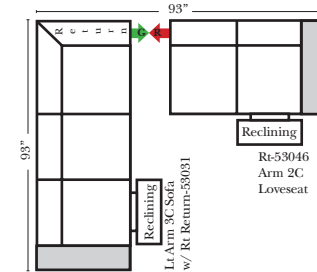

23126 3C Full Sleeper

23129 Lt Arm 3C Full Sleeper

23128 Rt Arm 3C Full Sleeper

23137 Lt Arm 3C Full Sleeper w/ 1/2 Curve

23136 Rt Arm 3C Full Sleeper w/ 1/2 Curve

Home Theater Seating - Console Arms

Pre-Configured Home Theater Seating