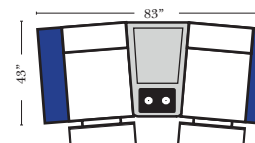

4C Sofa w/3 Small Wedge Console Arms-53147

Home Theater Pre-Configured Large Straight & Wedge Consoles

2C Loveseat w/1 Large Straight Console Arm-53132

3C Sofa w/2 Large Straight Console Arms-53130

4C Sofa w/2 Large Straight Console Arms-53134

Armless Chair w/Large Straight Console Arm-53128

4C Sofa w/3 Large Straight Console Arms-53136

2C Loveseat w/1 Large Wedge Console Arms-53133

3C Sofa w/2 Large Wedge Console Arms-53131

4C Sofa w/2 Large Wedge Console Arms-53135