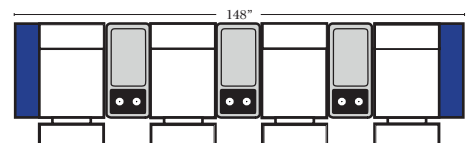

4C Sofa w/3 Large Straight Console Arms-53136