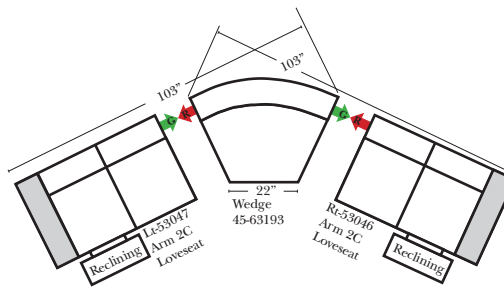

Note:

All Dimensions are approximate, if accuracy is crucial, please contact us for validation of the dimensions shown. However, a 1" to 2" variance can still apply due to foam and upholstery.

90 Degree / L-Shape Sectional

23126 3C Full Sleeper

23129 Lt Arm 3C Full Sleeper

23128 Rt Arm 3C Full Sleeper

23137 Lt Arm 3C Full Sleeper w/ 1/2 Curve

23136 Rt Arm 3C Full Sleeper w/ 1/2 Curve

Home Theater Seating - Console Arms

Pre-Configured Home Theater Seating