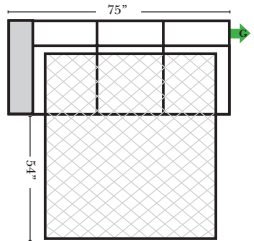

Note:

All Dimensions are approximate, if accuracy is crucial, please contact us for validation of the dimensions shown. However, a 1" to 2" variance can still apply due to foam and upholstery.

90 Degree / L-Shape Sectional

Put Green Arrows with Red Arrows to Create Sectional Groups → ←

Sleepers

Suggested Configurations

v.09.21.18

Sleeper Options: (Additional charges apply)

- Deluxe Innerspring Mattress: Full
- 5" Memory Foam Mattress: Full Only

23126 3C Full Sleeper

23129 Lt Arm 3C Full Sleeper

23128 Rt Arm 3C Full Sleeper

23137 Lt Arm 3C Full Sleeper w/ 1/2 Curve

23136 Rt Arm 3C Full Sleeper w/ 1/2 Curve

The Suggested Configurations below are only a sample of what the imagination can create, please enjoy creating the configuration that fits your lifestyle, using the ideas below and from the items on the other pages.