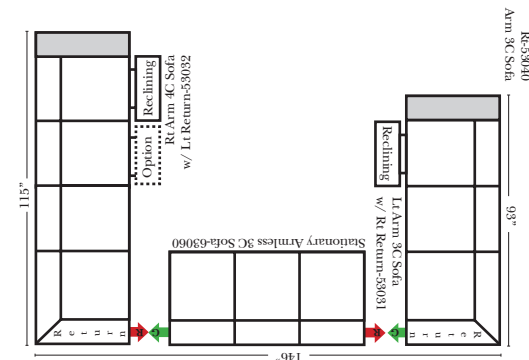

Note:

All Dimensions are approximate, if accuracy is crucial, please contact us for validation of the dimensions shown. However, a 1" to 2" variance can still apply due to foam and upholstery.

90 Degree / L-Shape Sectional

23126 3C Full Sleeper

23129 Lt Arm 3C Full Sleeper

23128 Rt Arm 3C Full Sleeper

23137 Lt Arm 3C Full Sleeper w/ 1/2 Curve

23136 Rt Arm 3C Full Sleeper w/ 1/2 Curve

The Suggested Configurations below are only a sample of what the imagination can create, please enjoy creating the configuration that fits your lifestyle, using the ideas below and from the items on the other pages.