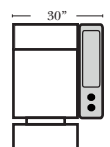

Armless Chair w/Small Straight Console Arm-53126