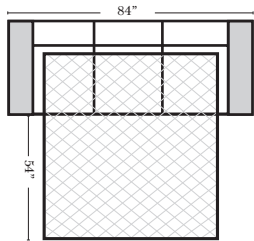

Note:

All Dimensions are approximate, if accuracy is crucial, please contact us for validation of the dimensions shown. However, a 1" to 2" variance can still apply due to foam and upholstery.

90 Degree / L-Shape Sectional

Put Green Arrows with Red Arrows to Create Sectional Groups → ←

Sleepers

Suggested Configurations

v.09.21.18

Sleeper Options: (Additional charges apply)

- Deluxe Innerspring Mattress: Full
- 5" Memory Foam Mattress: Full Only

23126 3C Full Sleeper

23129 Lt Arm 3C Full Sleeper

23128 Rt Arm 3C Full Sleeper

23137 Lt Arm 3C Full Sleeper w/ 1/2 Curve

23136 Rt Arm 3C Full Sleeper w/ 1/2 Curve

The Suggested Configurations below are only a sample of what the imagination can create, please enjoy creating the configuration that fits your lifestyle, using the ideas below and from the items on the other pages.