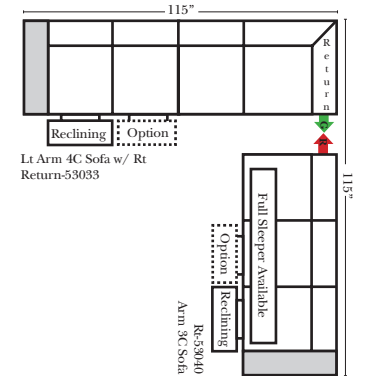

Note:

All Dimensions are approximate, if accuracy is crucial, please contact us for validation of the dimensions shown. However, a 1" to 2" variance can still apply due to foam and upholstery.

90 Degree / L-Shape Sectional

23126 3C Full Sleeper

23129 Lt Arm 3C Full Sleeper

23128 Rt Arm 3C Full Sleeper

23137 Lt Arm 3C Full Sleeper w/ 1/2 Curve

23136 Rt Arm 3C Full Sleeper w/ 1/2 Curve

The Suggested Configurations below are only a sample of what the imagination can create, please enjoy creating the configuration that fits your lifestyle, using the ideas below and from the items on the other pages.