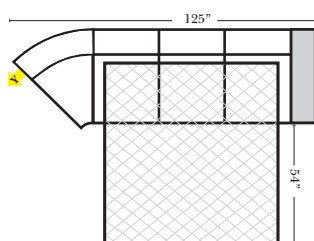

Note:

All Dimensions are approximate, if accuracy is crucial, please contact us for validation of the dimensions shown. However, a 1" to 2" variance can still apply due to foam and upholstery.

90 Degree / L-Shape Sectional

23126 3C Full Sleeper

23129 Lt Arm 3C Full Sleeper

23128 Rt Arm 3C Full Sleeper

23137 Lt Arm 3C Full Sleeper w/ 1/2 Curve

23136 Rt Arm 3C Full Sleeper w/ 1/2 Curve

The Suggested Configurations below are only a sample of what the imagination can create, please enjoy creating the configuration that fits your lifestyle, using the ideas below and from the items on the other pages.