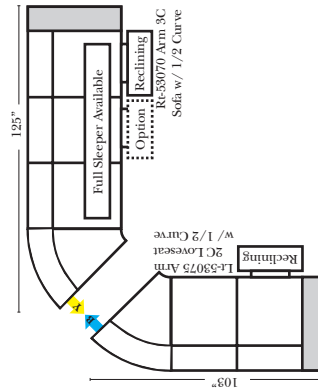

Note:

All Dimensions are approximate, if accuracy is crucial, please contact us for validation of the dimensions shown. However, a 1" to 2" variance can still apply due to foam and upholstery.

90 Degree / L-Shape Sectional

23126 3C Full Sleeper

23129 Lt Arm 3C Full Sleeper

23128 Rt Arm 3C Full Sleeper

23137 Lt Arm 3C Full Sleeper w/ 1/2 Curve

23136 Rt Arm 3C Full Sleeper w/ 1/2 Curve

The Suggested Configurations below are only a sample of what the imagination can create, please enjoy creating the configuration that fits your lifestyle, using the ideas below and from the items on the other pages.

Home Theater Seating - Console Arms

Pre-Configured Home Theater Seating

v.09.21.18

Small Straight-63118 Console Arm
 Small Wedge-63119 Console Arm
 Large Straight-63116 Console Arm
 Large Wedge-63117 Console Arm