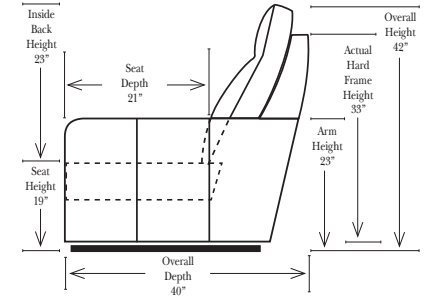

Standard

Put Green Arrows with Red Arrows to Create Sectional Groups → ←

2-Piece Curve Sectional

Put Blue Arrows with Yellow Arrows to Create Sectional Groups → ←

Conversation Sofas

Standards & Options

Standard:

Note:

All Dimensions are approximate, if accuracy is crucial, please contact us for validation of the dimensions shown. However, a 1" to 2" variance can still apply due to foam and upholstery.

90 Degree / L-Shape Sectional