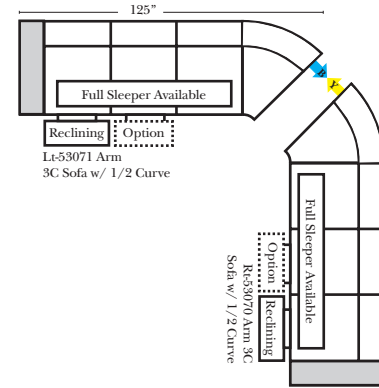

Note:

All Dimensions are approximate, if accuracy is crucial, please contact us for validation of the dimensions shown. However, a 1" to 2" variance can still apply due to foam and upholstery.

90 Degree / L-Shape Sectional

23126 3C Full Sleeper

23129 Lt Arm 3C Full Sleeper

23128 Rt Arm 3C Full Sleeper

23137 Lt Arm 3C Full Sleeper w/ 1/2 Curve

23136 Rt Arm 3C Full Sleeper w/ 1/2 Curve

The Suggested Configurations below are only a sample of what the imagination can create, please enjoy creating the configuration that fits your lifestyle, using the ideas below and from the items on the other pages.