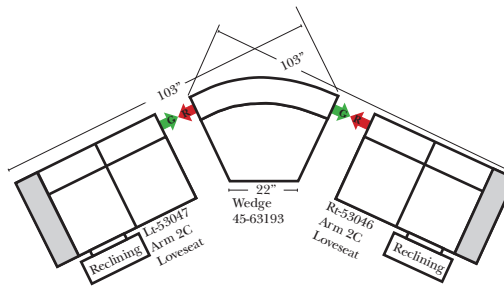

Note:

All Dimensions are approximate, if accuracy is crucial, please contact us for validation of the dimensions shown. However, a 1" to 2" variance can still apply due to foam and upholstery.

90 Degree / L-Shape Sectional

23126 3C Full Sleeper

23129 Lt Arm 3C Full Sleeper

23128 Rt Arm 3C Full Sleeper

23137 Lt Arm 3C Full Sleeper w/ 1/2 Curve

23136 Rt Arm 3C Full Sleeper w/ 1/2 Curve

The Suggested Configurations below are only a sample of what the imagination can create, please enjoy creating the configuration that fits your lifestyle, using the ideas below and from the items on the other pages.