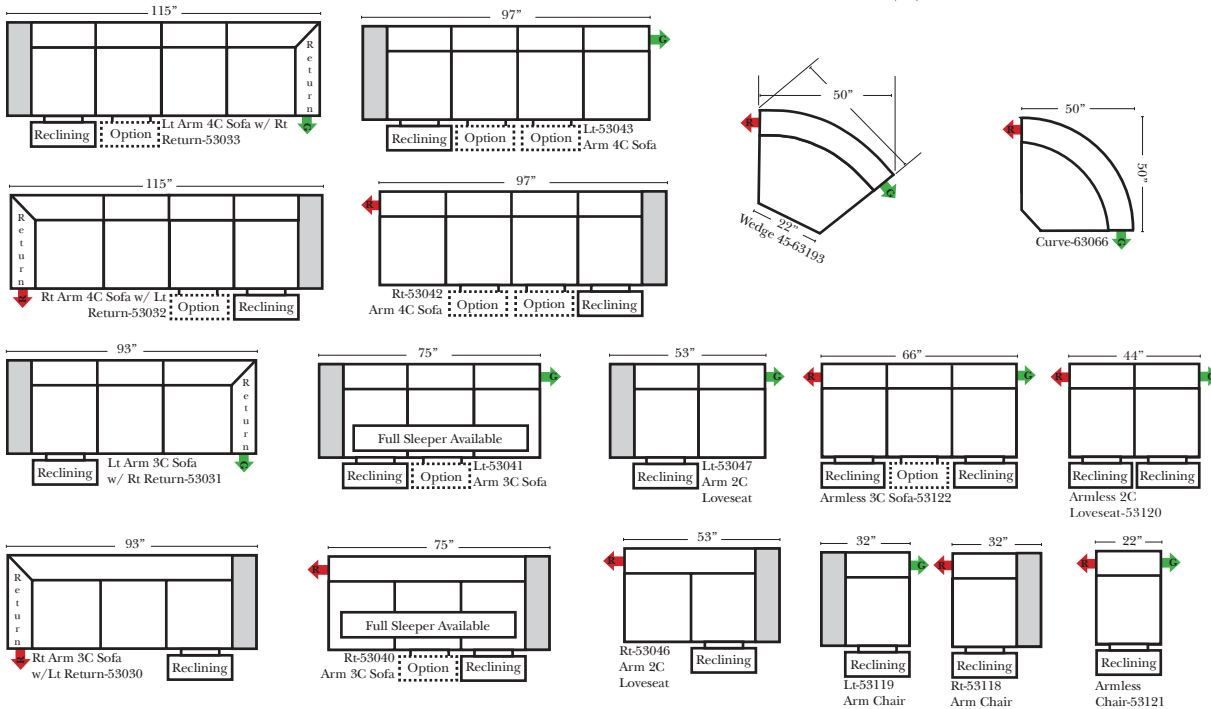

- Power Recliner Mechanism
- Power Lumbar
- Center Seat Recliner (See Option Note)
- Rechargeable Battery Pack (will operate 2 recliner footrests or multiple mechanisms per recliner)
- Swivel Recliner Base (2 Arm Recliner Only)
- Swivel Glider Mechanism (2 Arm Recliner Only)
- Glider Mechanism (2 Arm Recliner Only)
- Lift Chair Dual Motor Mechanism (Lifts Person to a Standing Position), (2 Arm Recliner Only)
- Upholstered Swivel Base (2 Arm Recliner Only)
- Power 180° Swivel Glider Mechanism (2 Arm Recliner Only)
- Swivel Table for Console Arms (Espresso or Walnut Wood Finish)
- **Portable Single Theater Arm (1) (Black, Hammered Antique, or Silver) Cup Holder (Fabric or Leather)

Note:

All Dimensions are approximate, if accuracy is crucial, please contact us for validation of the dimensions shown. However, a 1" to 2" variance can still apply due to foam and upholstery.

90 Degree / L-Shape Sectional

Put Green Arrows with Red Arrows to Create Sectional Groups → ←

Sleepers

Suggested Configurations

v.09.21.18

Sleeper Options: (Additional charges apply)

- Deluxe Innerspring Mattress: Full
- 5" Memory Foam Mattress: Full Only