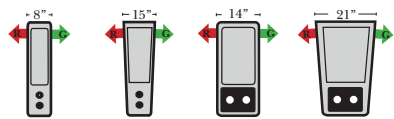

Home Theater Seating - Console Arms

Pre-Configured Home Theater Seating

v.09.21.18

Small Straight-63118 Console Arm
Small Wedge-63119 Console Arm
Large Straight-63116 Console Arm
Large Wedge-63117 Console Arm

Large console arm wood finish is standard as Espresso, available in Walnut - Small console is upholstered.