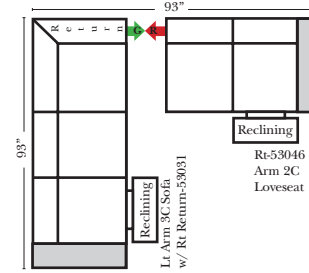

Note:

All Dimensions are approximate, if accuracy is crucial, please contact us for validation of the dimensions shown. However, a 1" to 2" variance can still apply due to foam and upholstery.

90 Degree / L-Shape Sectional

23126 3C Full Sleeper

23129 Lt Arm 3C Full Sleeper

23128 Rt Arm 3C Full Sleeper

23137 Lt Arm 3C Full Sleeper w/ 1/2 Curve

23136 Rt Arm 3C Full Sleeper w/ 1/2 Curve

The Suggested Configurations below are only a sample of what the imagination can create, please enjoy creating the configuration that fits your lifestyle, using the ideas below and from the items on the other pages.

Home Theater Seating - Console Arms

Pre-Configured Home Theater Seating

v.09.21.18

Small Straight-63118 Console Arm
 Small Wedge-63119 Console Arm
 Large Straight-63116 Console Arm
 Large Wedge-63117 Console Arm