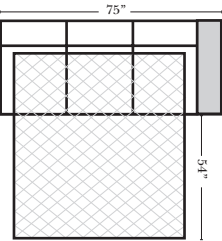

Note:

All Dimensions are approximate, if accuracy is crucial, please contact us for validation of the dimensions shown. However, a 1" to 2" variance can still apply due to foam and upholstery.

90 Degree / L-Shape Sectional

Put Green Arrows with Red Arrows to Create Sectional Groups → ←

Sleepers

Suggested Configurations

v.09.21.18

Sleeper Options: (Additional charges apply)

- Deluxe Innerspring Mattress: Full
- 5" Memory Foam Mattress: Full Only

23126 3C Full Sleeper

23129 Lt Arm 3C Full Sleeper

23128 Rt Arm 3C Full Sleeper

23137 Lt Arm 3C Full Sleeper w/ 1/2 Curve

23136 Rt Arm 3C Full Sleeper w/ 1/2 Curve

The Suggested Configurations below are only a sample of what the imagination can create, please enjoy creating the configuration that fits your lifestyle, using the ideas below and from the items on the other pages.