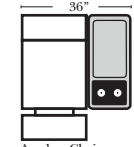

Armless Chair w/Large Straight Console Arm-53128