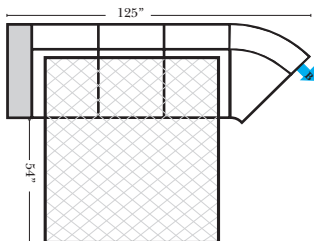

Note:

All Dimensions are approximate, if accuracy is crucial, please contact us for validation of the dimensions shown. However, a 1" to 2" variance can still apply due to foam and upholstery.

90 Degree / L-Shape Sectional

Put Green Arrows with Red Arrows to Create Sectional Groups → ←

Sleepers

Suggested Configurations

v.09.21.18

Sleeper Options: (Additional charges apply)

- Deluxe Innerspring Mattress: Full
- 5" Memory Foam Mattress: Full Only

23126 3C Full Sleeper

23129 Lt Arm 3C Full Sleeper

23128 Rt Arm 3C Full Sleeper

23137 Lt Arm 3C Full Sleeper w/ 1/2 Curve

23136 Rt Arm 3C Full Sleeper w/ 1/2 Curve

The Suggested Configurations below are only a sample of what the imagination can create, please enjoy creating the configuration that fits your lifestyle, using the ideas below and from the items on the other pages.