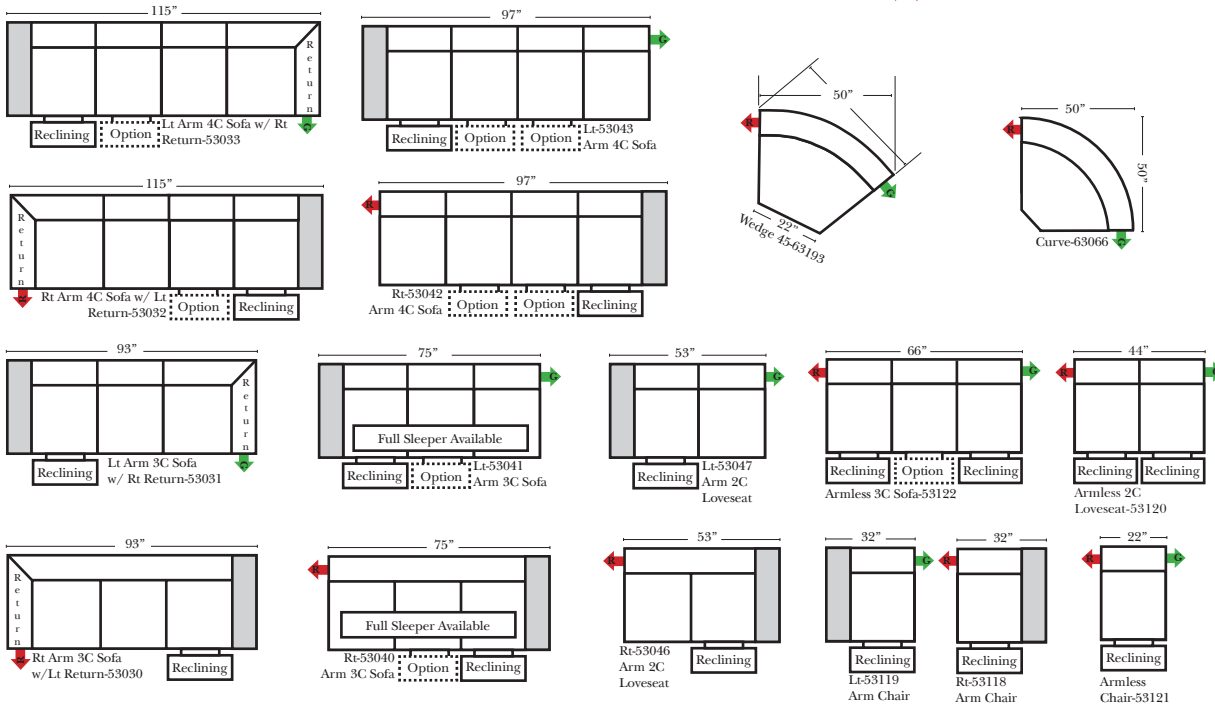

## 90 Degree / L-Shape Sectional

Put Green Arrows with Red Arrows to Create Sectional Groups → ←

**Note:**  
All Dimensions are approximate, if accuracy is crucial, please contact us for validation of the dimensions shown. However, a 1" to 2" variance can still apply due to foam and upholstery.