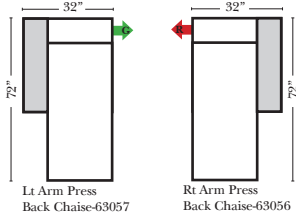

90 Degree / L-Shape Sectional

Put Green Arrows with Red Arrows to Create Sectional Groups → ←

Note:
All Dimensions are approximate, if accuracy is crucial, please contact us for validation of the dimensions shown. However, a 1" to 2" variance can still apply due to foam and upholstery.