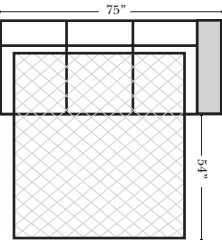

## 90 Degree / L-Shape Sectional

Put Green Arrows with Red Arrows to Create Sectional Groups → ←

**Note:**  
All Dimensions are approximate, if accuracy is crucial, please contact us for validation of the dimensions shown. However, a 1" to 2" variance can still apply due to foam and upholstery.

**Sleeper Options:** (Additional charges apply)

- Deluxe Innerspring Mattress: Full
- 5" Memory Foam Mattress: Full Only

23126 3C Full Sleeper

23129 Lt Arm 3C Full Sleeper

23128 Rt Arm 3C Full Sleeper

23137 Lt Arm 3C Full Sleeper w/ 1/2 Curve