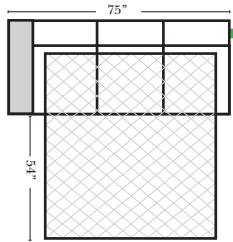

23129 Lt Arm 3C Full Sleeper