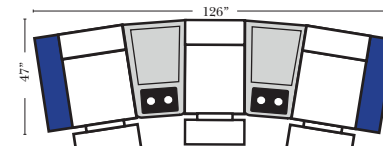

3C Sofa w/2 Large Wedge Console Arms-53131