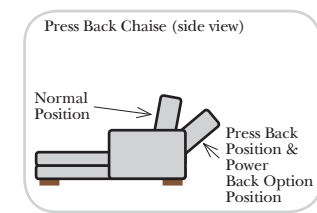

90 Degree / L-Shape Sectional

Put Green Arrows with Red Arrows to Create Sectional Groups → ←

Note:
All Dimensions are approximate, if accuracy is crucial, please contact us for validation of the dimensions shown. However, a 1" to 2" variance can still apply due to foam and upholstery.