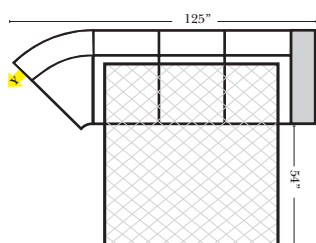

## 90 Degree / L-Shape Sectional

Put Green Arrows with Red Arrows to Create Sectional Groups → ←

**Note:**  
All Dimensions are approximate, if accuracy is crucial, please contact us for validation of the dimensions shown. However, a 1" to 2" variance can still apply due to foam and upholstery.

**Sleeper Options:** (Additional charges apply)

- Deluxe Innerspring Mattress: Full
- 5" Memory Foam Mattress: Full Only

23126 3C Full Sleeper

23129 Lt Arm 3C Full Sleeper

23128 Rt Arm 3C Full Sleeper

23137 Lt Arm 3C Full Sleeper w/ 1/2 Curve