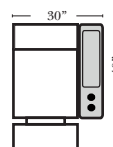

### Home Theater Pre-Configured Small Straight & Wedge Consoles

2C Loveseat w/1 Small Straight Console Arm-53142

3C Sofa w/2 Small Straight Console Arms-53140

4C Sofa w/2 Small Straight Console Arms-53144