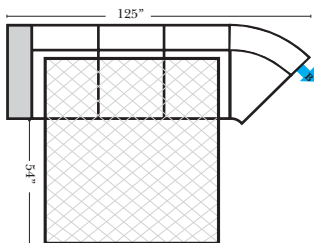

## 90 Degree / L-Shape Sectional

Put Green Arrows with Red Arrows to Create Sectional Groups → ←

**Note:**  
All Dimensions are approximate, if accuracy is crucial, please contact us for validation of the dimensions shown. However, a 1" to 2" variance can still apply due to foam and upholstery.

**Sleeper Options:** (Additional charges apply)

- Deluxe Innerspring Mattress: Full
- 5" Memory Foam Mattress: Full Only

23126 3C Full Sleeper

23129 Lt Arm 3C Full Sleeper

23128 Rt Arm 3C Full Sleeper

23137 Lt Arm 3C Full Sleeper w/ 1/2 Curve