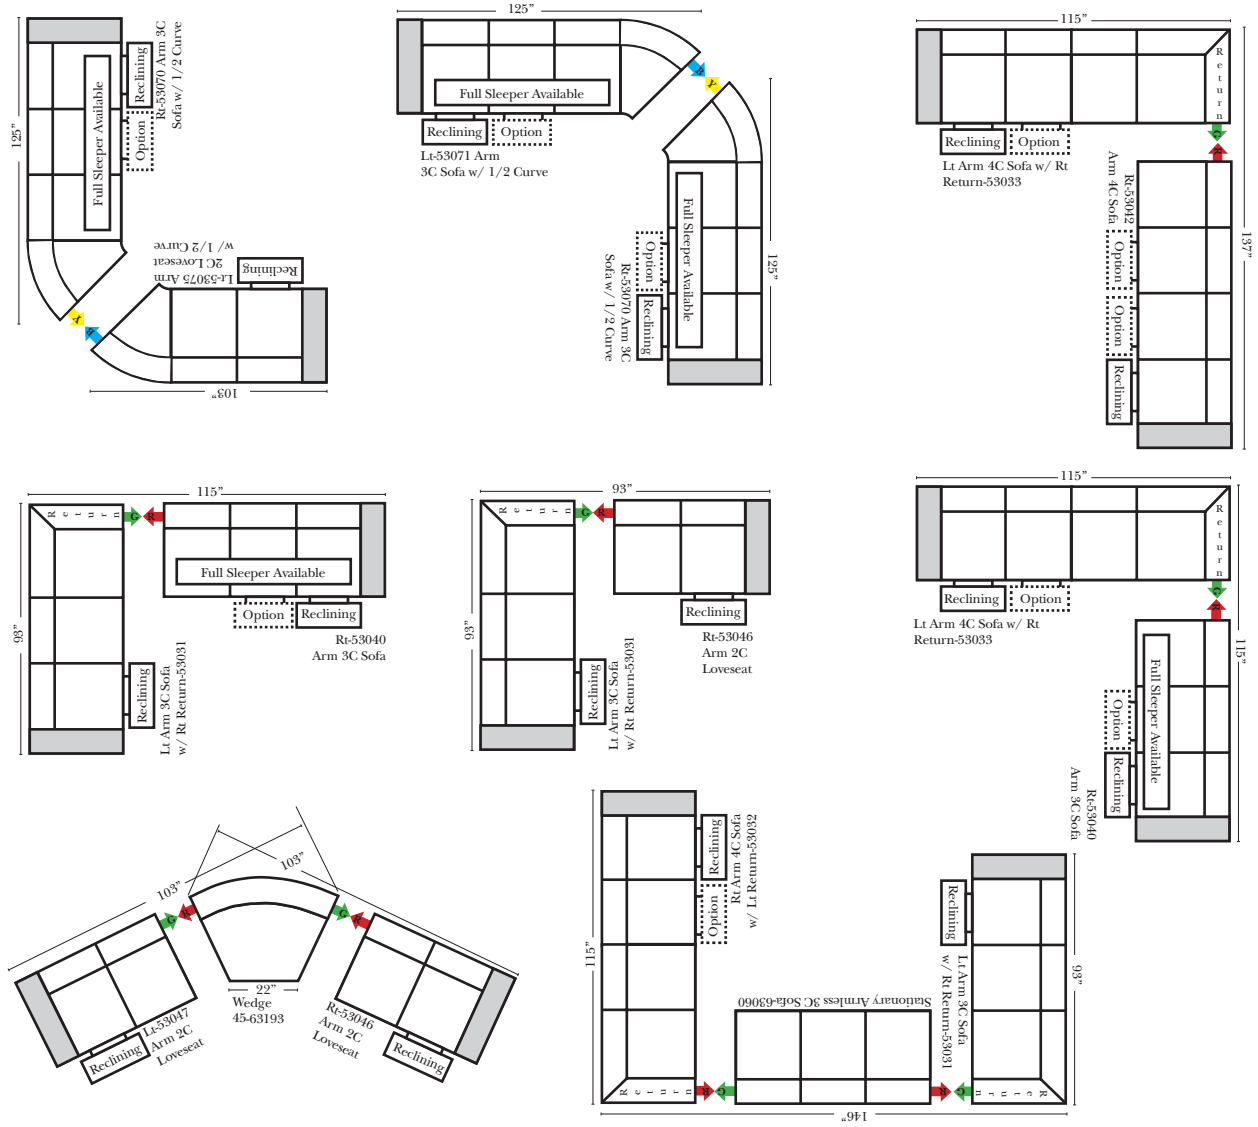

## 90 Degree / L-Shape Sectional

Put Green Arrows with Red Arrows to Create Sectional Groups → ←

**Note:**  
All Dimensions are approximate, if accuracy is crucial, please contact us for validation of the dimensions shown. However, a 1" to 2" variance can still apply due to foam and upholstery.

**Sleeper Options:** (Additional charges apply)

- Deluxe Innerspring Mattress: Full
- 5" Memory Foam Mattress: Full Only

23126 3C Full Sleeper

23129 Lt Arm 3C Full Sleeper

23128 Rt Arm 3C Full Sleeper

23137 Lt Arm 3C Full Sleeper w/ 1/2 Curve

23136 Rt Arm 3C Full Sleeper w/ 1/2 Curve

The Suggested Configurations below are only a sample of what the imagination can create, please enjoy creating the configuration that fits your lifestyle, using the ideas below and from the items on the other pages.