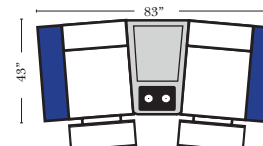

2C Loveseat w/1 Large Wedge Console Arms-53133