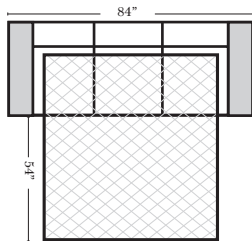

90 Degree / L-Shape Sectional

Note:

All Dimensions are approximate, if accuracy is crucial, please contact us for validation of the dimensions shown. However, a 1" to 2" variance can still apply due to foam and upholstery.

Sleepers

Suggested Configurations

v.03.08.21

Sleeper Options: (Additional charges apply)

- Full Sleeper available w/Standard Mattress
- 5" Memory Foam Mattress: Full
- Air Dream Coil Mattress: Full Only

The Suggested Configurations below are only a sample of what the imagination can create, please enjoy creating the configuration that fits your lifestyle, using the ideas below and from the items on the other pages.