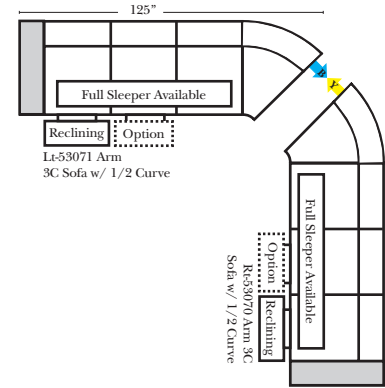

90 Degree / L-Shape Sectional

Note:

All Dimensions are approximate, if accuracy is crucial, please contact us for validation of the dimensions shown. However, a 1" to 2" variance can still apply due to foam and upholstery.

Sleepers

Suggested Configurations

v.03.08.21

Sleeper Options: (Additional charges apply)

- Full Sleeper available w/Standard Mattress
- 5" Memory Foam Mattress: Full
- Air Dream Coil Mattress: Full Only

The Suggested Configurations below are only a sample of what the imagination can create, please enjoy creating the configuration that fits your lifestyle, using the ideas below and from the items on the other pages.

23126 3C Full Sleeper

23129 Lt Arm 3C Full Sleeper

23128 Rt Arm 3C Full Sleeper

23137 Lt Arm 3C Full Sleeper w/ 1/2 Curve

23136 Rt Arm 3C Full Sleeper w/ 1/2 Curve

Home Theater Seating - Console Arms

Pre-Configured Home Theater Seating