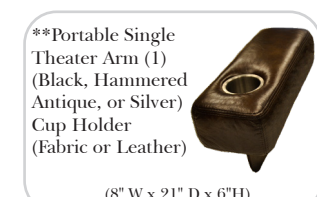

90 Degree / L-Shape Sectional

Note:

All Dimensions are approximate, if accuracy is crucial, please contact us for validation of the dimensions shown. However, a 1" to 2" variance can still apply due to foam and upholstery.