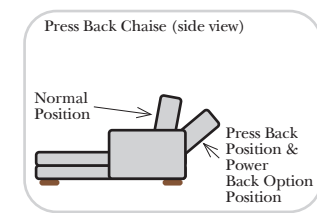

90 Degree / L-Shape Sectional

Note:

All Dimensions are approximate, if accuracy is crucial, please contact us for validation of the dimensions shown. However, a 1" to 2" variance can still apply due to foam and upholstery.