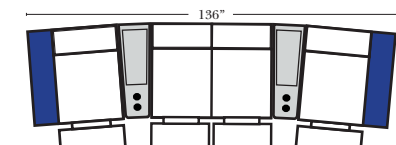

4C Sofa w/2 Small Wedge Console Arms-53145