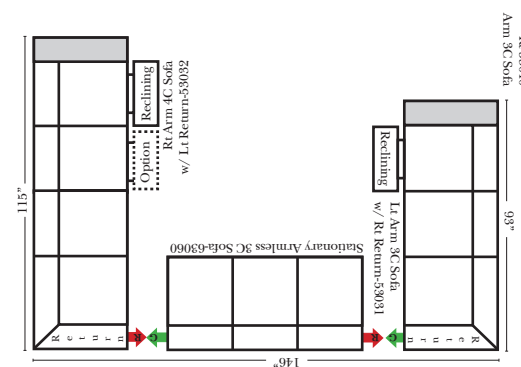

90 Degree / L-Shape Sectional

Note:

All Dimensions are approximate, if accuracy is crucial, please contact us for validation of the dimensions shown. However, a 1" to 2" variance can still apply due to foam and upholstery.

23126 3C Full Sleeper

23129 Lt Arm 3C Full Sleeper

23128 Rt Arm 3C Full Sleeper

23137 Lt Arm 3C Full Sleeper w/ 1/2 Curve

23136 Rt Arm 3C Full Sleeper w/ 1/2 Curve

Home Theater Seating - Console Arms

Pre-Configured Home Theater Seating