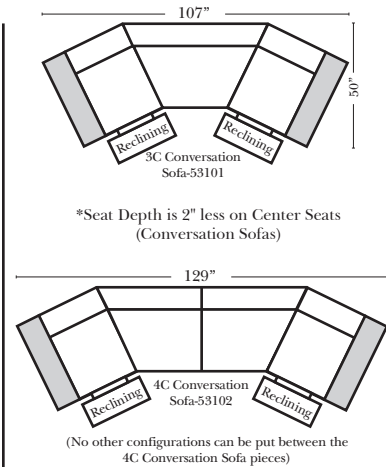

Standard

2-Piece Curve Sectional

Conversation Sofas

Standards & Options

Standard:

- Available in Full & Top Grain Leathers
- Available in Luxury Fabrics
- All Hardwood Frames
- Nail Heads
- Selected Skus available in stationary

Options: (No Additional Charge)

- No. 33 Firm Foam

Options: (Additional Charges Apply)

- Power Recliner Mechanism
- Power Lumbar
- Center Seat Recliner (See Option Note)
- Rechargeable Battery Pack (will operate 2 recliner footrests or multiple mechanisms per recliner)
- Swivel Recliner Base (2 Arm Recliner Only)
- Swivel Glider Mechanism (2 Arm Recliner Only)
- Glider Mechanism (2 Arm Recliner Only)
- Lift Chair Dual Motor Mechanism (Lifts Person to a Standing Position), (2 Arm Recliner Only)
- Upholstered Swivel Base (2 Arm Recliner Only)
- Power 180° Swivel Glider Mechanism (2 Arm Recliner Only)
- Swivel Table for Console Arms (Espresso or Walnut Wood Finish)
- **Portable Single Theater Arm (1) (Black, Hammered Antique, or Silver) Cup Holder (Fabric or Leather)

90 Degree / L-Shape Sectional

Note:

All Dimensions are approximate, if accuracy is crucial, please contact us for validation of the dimensions shown. However, a 1" to 2" variance can still apply due to foam and upholstery.