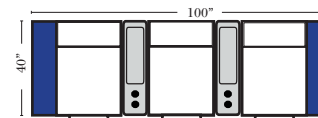

3C Sofa w/2 Small Straight Console Arms-53140