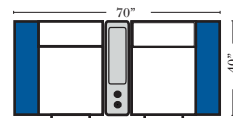

Home Theater Pre-Configured Small Straight & Wedge Consoles

2C Loveseat w/1 Small Straight Console Arm-53142