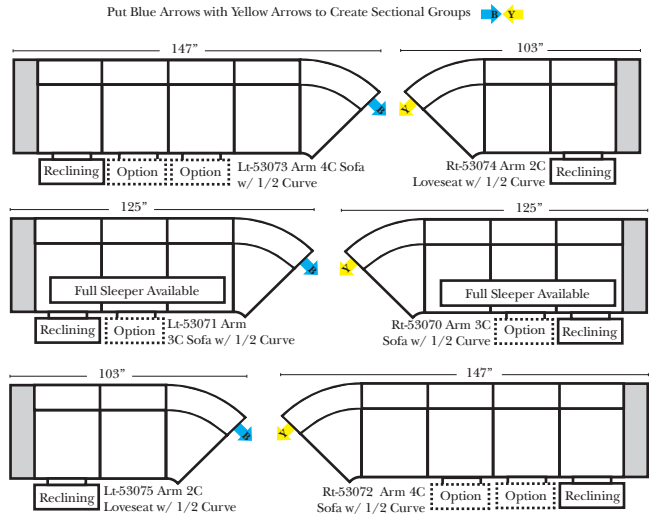

2-Piece Curve Sectional