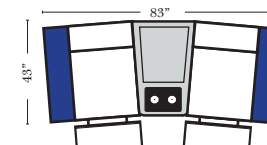

4C Sofa w/3 Small Straight Console Arms-53146

2C Loveseat w/1 Small Wedge Console Arms-53143

3C Sofa w/2 Small Wedge Console Arms-53141

4C Sofa w/2 Small Wedge Console Arms-53145

Armless Chair w/Small Wedge Console Arm-53127

4C Sofa w/3 Small Wedge Console Arms-53147

Home Theater Pre-Configured Large Straight & Wedge Consoles

2C Loveseat w/1 Large Straight Console Arm-53132

3C Sofa w/2 Large Straight Console Arms-53130

4C Sofa w/2 Large Straight Console Arms-53134

Armless Chair w/Large Straight Console Arm-53128

4C Sofa w/3 Large Straight Console Arms-53136

2C Loveseat w/1 Large Wedge Console Arms-53133

3C Sofa w/2 Large Wedge Console Arms-53131

4C Sofa w/2 Large Wedge Console Arms-53135