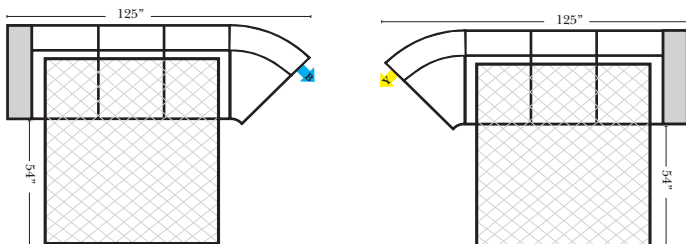

23137 Lt Arm 3C Full Sleeper w/ 1/2 Curve

23136 Rt Arm 3C Full Sleeper w/ 1/2 Curve