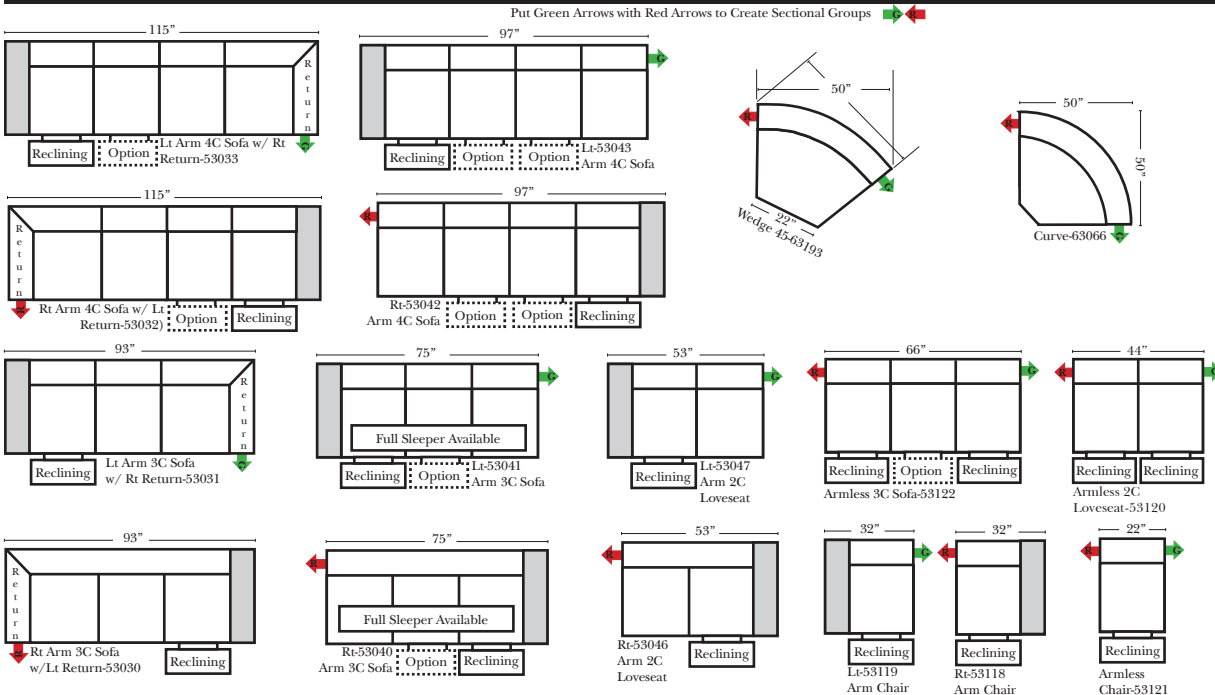

Standard

2-Piece Curve Sectional

Conversation Sofas

Standards & Options

Standard:

- Available in Full & Top Grain Leathers
- Available in Luxury Fabrics
- All Hardwood Frames
- Nail Heads
- Selected Skus available in stationary

Options: (No Additional Charge)

- No. 33 Firm Foam

Options: (Additional Charges Apply)

- Power Recliner Mechanism
- Power Lumbar
- Center Seat Recliner (See Option Note)
- Rechargeable Battery Pack (will operate 2 recliner footrests or multiple mechanisms per recliner)
- Swivel Recliner Base (2 Arm Recliner Only)
- Swivel Glider Mechanism (2 Arm Recliner Only)
- Glider Mechanism (2 Arm Recliner Only)
- Lift Chair Dual Motor Mechanism (Lifts Person to a Standing Position), (2 Arm Recliner Only)
- Upholstered Swivel Base (2 Arm Recliner Only)
- Power 180° Swivel Glider Mechanism (2 Arm Recliner Only)
- Swivel Table for Console Arms (Espresso or Walnut Wood Finish)
- **Portable Single Theater Arm (1) (Black, Hammered Antique, or Silver) Cup Holder (Fabric or Leather)

90 Degree / L-Shape Sectional

Note:

All Dimensions are approximate, if accuracy is crucial, please contact us for validation of the dimensions shown. However, a 1" to 2" variance can still apply due to foam and upholstery.