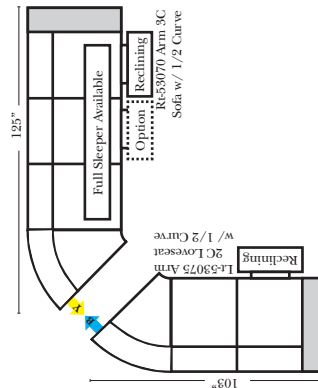

90 Degree / L-Shape Sectional

Note:

All Dimensions are approximate, if accuracy is crucial, please contact us for validation of the dimensions shown. However, a 1" to 2" variance can still apply due to foam and upholstery.

23126 3C Full Sleeper

23129 Lt Arm 3C Full Sleeper

23128 Rt Arm 3C Full Sleeper

23137 Lt Arm 3C Full Sleeper w/ 1/2 Curve

23136 Rt Arm 3C Full Sleeper w/ 1/2 Curve

Home Theater Seating - Console Arms

Pre-Configured Home Theater Seating