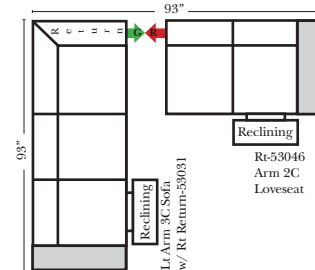

90 Degree / L-Shape Sectional

Note:

All Dimensions are approximate, if accuracy is crucial, please contact us for validation of the dimensions shown. However, a 1" to 2" variance can still apply due to foam and upholstery.

Sleepers

Suggested Configurations

v.03.08.21

Sleeper Options: (Additional charges apply)

- Full Sleeper available w/Standard Mattress
- 5" Memory Foam Mattress: Full
- Air Dream Coil Mattress: Full Only

The Suggested Configurations below are only a sample of what the imagination can create, please enjoy creating the configuration that fits your lifestyle, using the ideas below and from the items on the other pages.

23126 3C Full Sleeper

23129 Lt Arm 3C Full Sleeper

23128 Rt Arm 3C Full Sleeper

23137 Lt Arm 3C Full Sleeper w/ 1/2 Curve

23136 Rt Arm 3C Full Sleeper w/ 1/2 Curve

Home Theater Seating - Console Arms

Pre-Configured Home Theater Seating