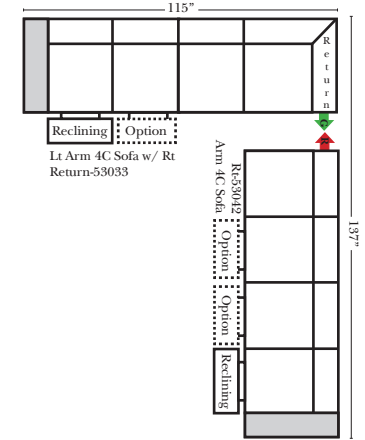

90 Degree / L-Shape Sectional

Note:

All Dimensions are approximate, if accuracy is crucial, please contact us for validation of the dimensions shown. However, a 1" to 2" variance can still apply due to foam and upholstery.

23126 3C Full Sleeper

23129 Lt Arm 3C Full Sleeper

23128 Rt Arm 3C Full Sleeper

23137 Lt Arm 3C Full Sleeper w/ 1/2 Curve

23136 Rt Arm 3C Full Sleeper w/ 1/2 Curve

Home Theater Seating - Console Arms

Pre-Configured Home Theater Seating