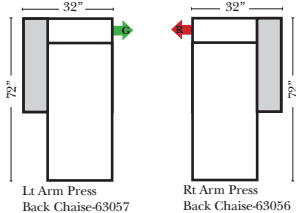

Options: (No Additional Charge)

- No. 33 Firm Foam

Options: (Additional Charges Apply)

- Power Recliner Mechanism
- Power Lumbar
- Center Seat Recliner (See Option Note)
- Rechargeable Battery Pack (will operate 2 recliner footrests or multiple mechanisms per recliner)
- Swivel Recliner Base (2 Arm Recliner Only)
- Swivel Glider Mechanism (2 Arm Recliner Only)
- Glider Mechanism (2 Arm Recliner Only)
- Lift Chair Dual Motor Mechanism (Lifts Person to a Standing Position), (2 Arm Recliner Only)
- Upholstered Swivel Base (2 Arm Recliner Only)
- Power 180° Swivel Glider Mechanism (2 Arm Recliner Only)
- Swivel Table for Console Arms (Espresso or Walnut Wood Finish)
- **Portable Single Theater Arm (1) (Black, Hammered Antique, or Silver) Cup Holder (Fabric or Leather)

90 Degree / L-Shape Sectional

Note:

All Dimensions are approximate, if accuracy is crucial, please contact us for validation of the dimensions shown. However, a 1" to 2" variance can still apply due to foam and upholstery.