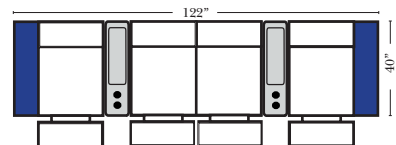

Home Theater Pre-Configured Small Straight & Wedge Consoles

2C Loveseat w/1 Small Straight Console Arm-53142

3C Sofa w/2 Small Straight Console Arms-53140

4C Sofa w/2 Small Straight Console Arms-53144

Armless Chair w/Small Straight Console Arm-53126