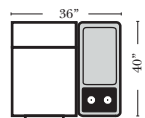

4C Sofa w/3 Small Wedge Console Arms-53147

Home Theater Pre-Configured Large Straight & Wedge Consoles

2C Loveseat w/1 Large Straight Console Arm-53132

3C Sofa w/2 Large Straight Console Arms-53130

4C Sofa w/2 Large Straight Console Arms-53134