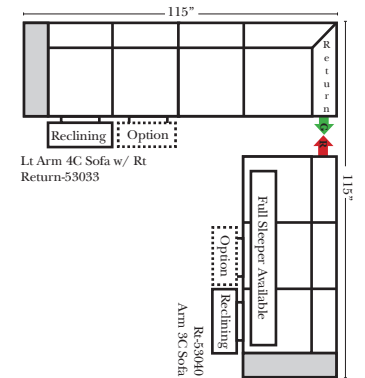

90 Degree / L-Shape Sectional

Note:

All Dimensions are approximate, if accuracy is crucial, please contact us for validation of the dimensions shown. However, a 1" to 2" variance can still apply due to foam and upholstery.

23126 3C Full Sleeper

23129 Lt Arm 3C Full Sleeper

23128 Rt Arm 3C Full Sleeper

23137 Lt Arm 3C Full Sleeper w/ 1/2 Curve

23136 Rt Arm 3C Full Sleeper w/ 1/2 Curve

Home Theater Seating - Console Arms

Pre-Configured Home Theater Seating