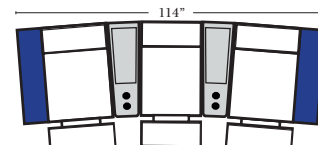

3C Sofa w/2 Small Wedge Console Arms-53141