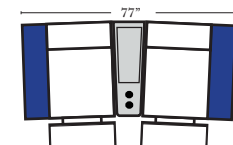

Home Theater Pre-Configured Small Straight & Wedge Consoles

2C Loveseat w/1 Small Straight Console Arm-53142

3C Sofa w/2 Small Straight Console Arms-53140

4C Sofa w/2 Small Straight Console Arms-53144

Armless Chair w/Small Straight Console Arm-53126

4C Sofa w/3 Small Straight Console Arms-53146

2C Loveseat w/1 Small Wedge Console Arms-53143

3C Sofa w/2 Small Wedge Console Arms-53141

4C Sofa w/2 Small Wedge Console Arms-53145

Armless Chair w/Small Wedge Console Arm-53127