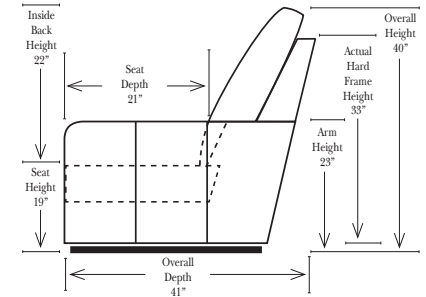

Conversation Sofas

Standards & Options

Standard:

- Available in Full & Top Grain Leathers
- Available in Luxury Fabrics
- All Hardwood Frames
- Nail Heads
- Selected Skus available in stationary

Options: (No Additional Charge)

- No. 33 Firm Foam

Options: (Additional Charges Apply)

- Power Recliner Mechanism
- Power Lumbar
- Center Seat Recliner (See Option Note)
- Rechargeable Battery Pack (will operate 2 recliner footrests or multiple mechanisms per recliner)
- Swivel Recliner Base (2 Arm Recliner Only)
- Swivel Glider Mechanism (2 Arm Recliner Only)
- Glider Mechanism (2 Arm Recliner Only)
- Lift Chair Dual Motor Mechanism (Lifts Person to a Standing Position), (2 Arm Recliner Only)
- Upholstered Swivel Base (2 Arm Recliner Only)
- Power 180° Swivel Glider Mechanism (2 Arm Recliner Only)
- Swivel Table for Console Arms (Espresso or Walnut Wood Finish)
- **Portable Single Theater Arm (1) (Black, Hammered Antique, or Silver) Cup Holder (Fabric or Leather)