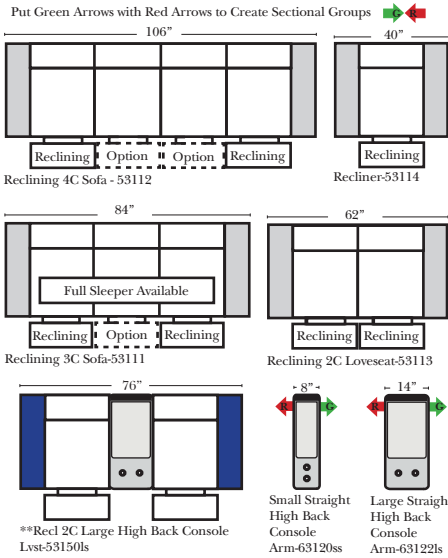

Standard

2-Piece Curve Sectional

Conversation Sofas

Standards & Options

Standard:

- Available in Full & Top Grain Leathers
- Available in Luxury Fabrics
- All Hardwood Frames
- Nail Heads
- Selected Skus available in stationary

Options: (No Additional Charge)

- No. 33 Firm Foam

Options: (Additional Charges Apply)

- Power Recliner Mechanism
- Power Lumbar
- Center Seat Recliner (See Option Note)
- Rechargeable Battery Pack (will operate 2 recliner footrests or multiple mechanisms per recliner)
- Swivel Recliner Base (2 Arm Recliner Only)
- Swivel Glider Mechanism (2 Arm Recliner Only)
- Glider Mechanism (2 Arm Recliner Only)
- Lift Chair Dual Motor Mechanism (Lifts Person to a Standing Position), (2 Arm Recliner Only)
- Upholstered Swivel Base (2 Arm Recliner Only)
- Power 180° Swivel Glider Mechanism (2 Arm Recliner Only)
- Swivel Table for Console Arms (Espresso or Walnut Wood Finish)
- **Portable Single Theater Arm (1) (Black, Hammered Antique, or Silver) Cup Holder (Fabric or Leather)

90 Degree / L-Shape Sectional

Note:

All Dimensions are approximate, if accuracy is crucial, please contact us for validation of the dimensions shown. However, a 1" to 2" variance can still apply due to foam and upholstery.