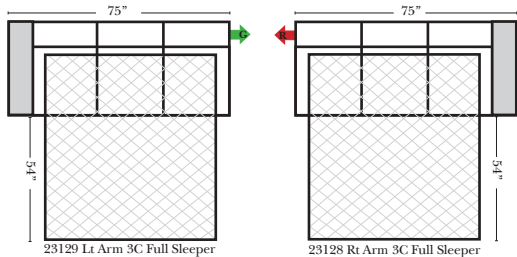

23129 Lt Arm 3C Full Sleeper

23128 Rt Arm 3C Full Sleeper