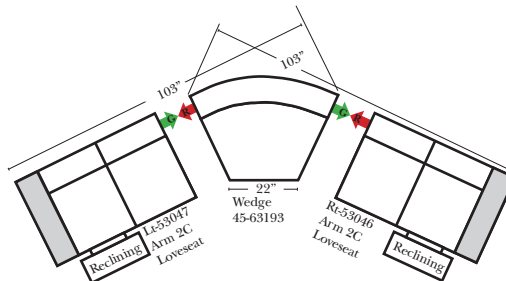

90 Degree / L-Shape Sectional

Note:

All Dimensions are approximate, if accuracy is crucial, please contact us for validation of the dimensions shown. However, a 1" to 2" variance can still apply due to foam and upholstery.

23126 3C Full Sleeper

23129 Lt Arm 3C Full Sleeper

23128 Rt Arm 3C Full Sleeper

23137 Lt Arm 3C Full Sleeper w/ 1/2 Curve

23136 Rt Arm 3C Full Sleeper w/ 1/2 Curve

Home Theater Seating - Console Arms

Pre-Configured Home Theater Seating