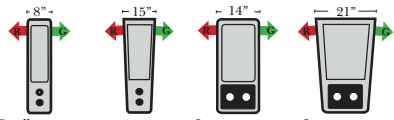

Home Theater Seating - Console Arms

Pre-Configured Home Theater Seating

v.03.08.21

Small Straight-63118 Console Arm
Small Wedge-63119 Console Arm
Large Straight-63116 Console Arm
Large Wedge-63117 Console Arm

Large console arm wood finish is standard as Espresso, available in Walnut - Small console is upholstered.