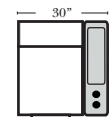

Home Theater Pre-Configured Small Straight & Wedge Consoles

2C Loveseat w/1 Small Straight Console Arm-53142

3C Sofa w/2 Small Straight Console Arms-53140

4C Sofa w/2 Small Straight Console Arms-53144

Armless Chair w/Small Straight Console Arm-53126