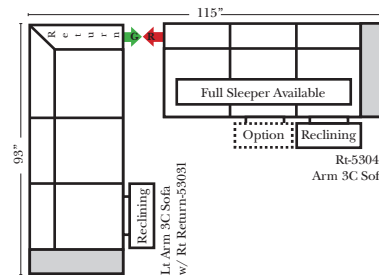

90 Degree / L-Shape Sectional

Note:

All Dimensions are approximate, if accuracy is crucial, please contact us for validation of the dimensions shown. However, a 1" to 2" variance can still apply due to foam and upholstery.

Sleepers

Suggested Configurations

v.03.08.21

Sleeper Options: (Additional charges apply)

- Full Sleeper available w/Standard Mattress
- 5" Memory Foam Mattress: Full
- Air Dream Coil Mattress: Full Only

The Suggested Configurations below are only a sample of what the imagination can create, please enjoy creating the configuration that fits your lifestyle, using the ideas below and from the items on the other pages.

23126 3C Full Sleeper

23129 Lt Arm 3C Full Sleeper

23128 Rt Arm 3C Full Sleeper

23137 Lt Arm 3C Full Sleeper w/ 1/2 Curve

23136 Rt Arm 3C Full Sleeper w/ 1/2 Curve

Home Theater Seating - Console Arms

Pre-Configured Home Theater Seating