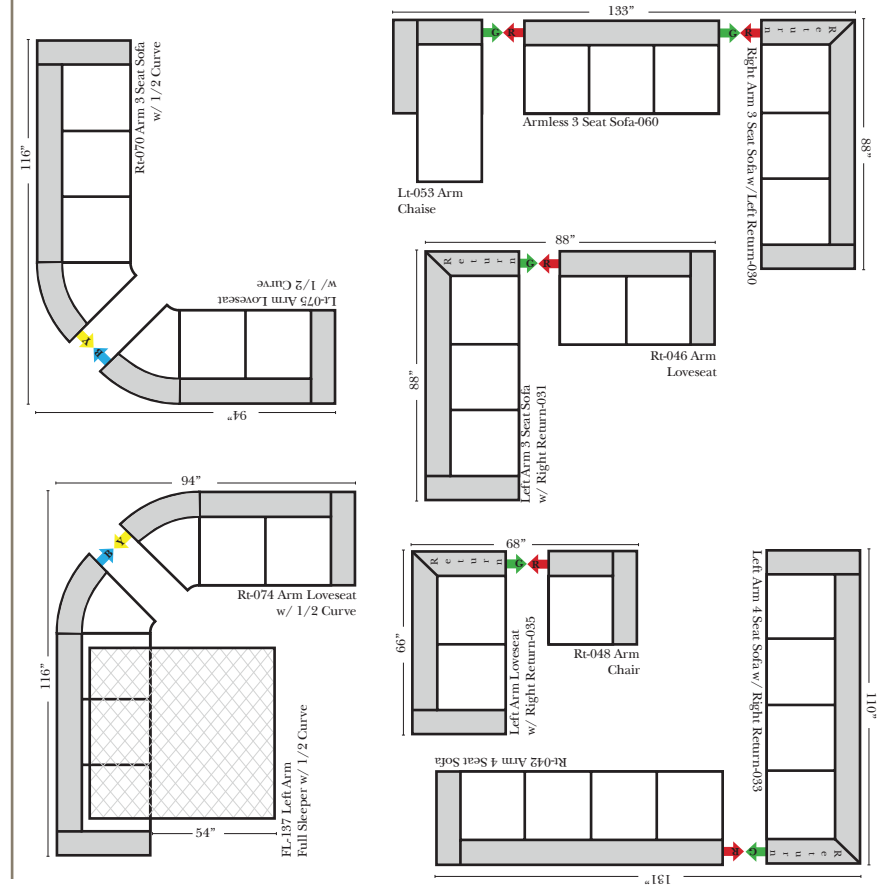

Suggested Configurations

07/06/2012

The Suggested Configurations below are only a sample of what the imagination can create, please enjoy creating the configuration that fits your lifestyle, using the ideas below and from the items on the opposite page.