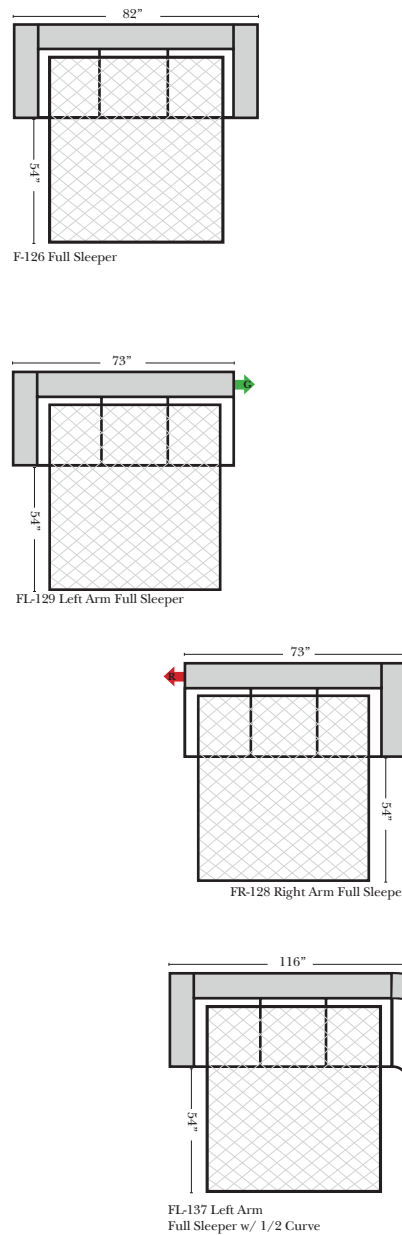

Sleepers

Put Green Arrows with Red Arrows to Create Sectional Groups
Put Blue Arrows with Yellow Arrows to Create Sectional Groups