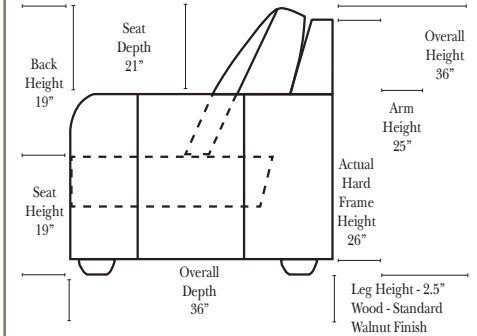

## Standard & Armless (All 4 seat items ship as one piece if stationary, two pieces if motion installed)

## L-Shape / 90 Degree Sectional

(All 4 seat items ship as one piece if stationary, two pieces if motion installed)

### Note:

All Dimensions are approximate, if accuracy is crucial, please contact us for validation of the dimensions shown. However, a 1" to 2" variance can still apply due to foam and upholstery.