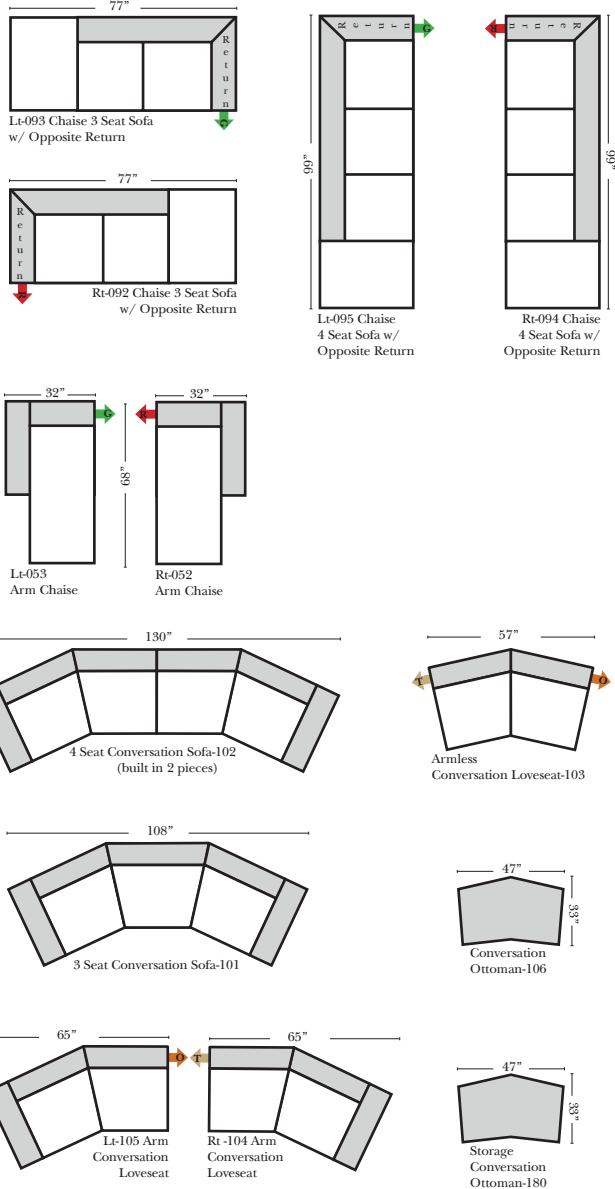

Chaise & Conversation Sectionals

Put Green Arrows with Red Arrows to Create Sectional Groups
Put Orange Arrows with Tan Arrows to Create Sectional Groups