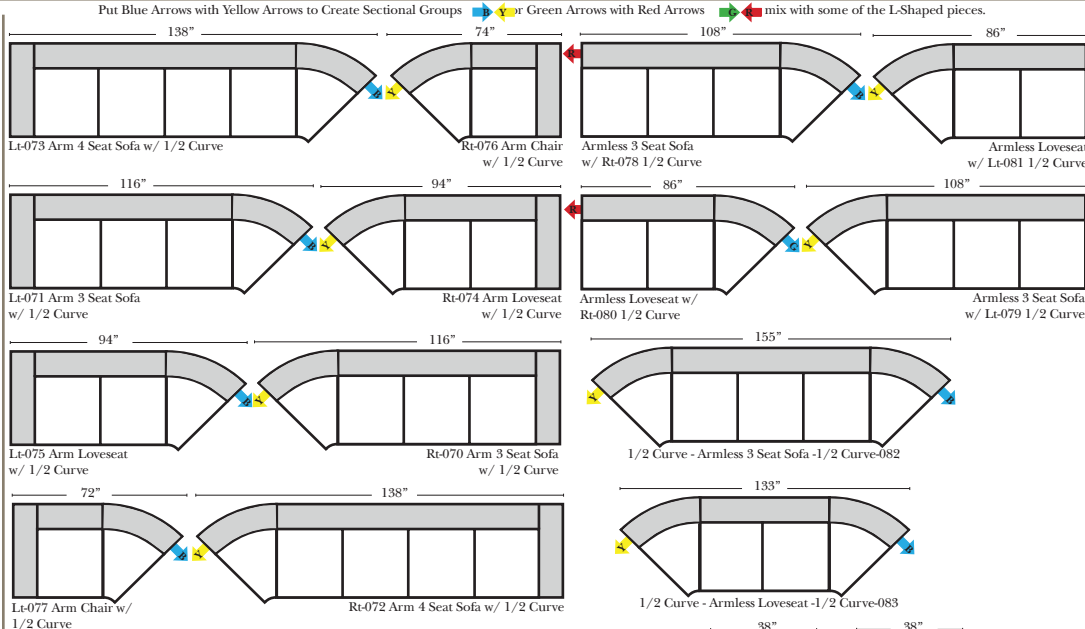

## Standard & Armless (All 4 seat items ship as one piece if stationary, two pieces if motion installed)

## L-Shape / 90 Degree Sectional

(All 4 seat items ship as one piece if stationary, two pieces if motion installed)

### Note:

All Dimensions are approximate, if accuracy is crucial, please contact us for validation of the dimensions shown. However, a 1" to 2" variance can still apply due to foam and upholstery.