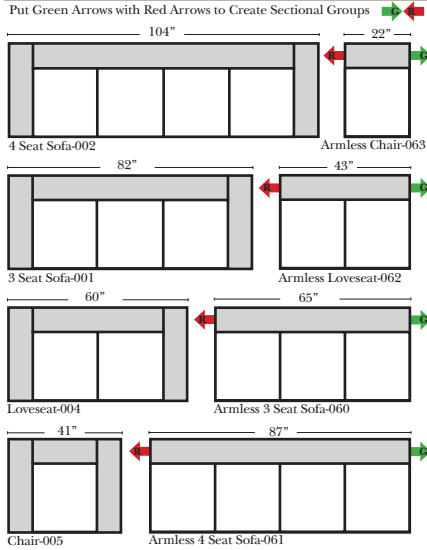

## Standard & Armless (All 4 seat items ship as one piece if stationary, two pieces if motion installed)

## L-Shape / 90 Degree Sectional

(All 4 seat items ship as one piece if stationary, two pieces if motion installed)

### Note:

All Dimensions are approximate, if accuracy is crucial, please contact us for validation of the dimensions shown. However, a 1" to 2" variance can still apply due to foam and upholstery.