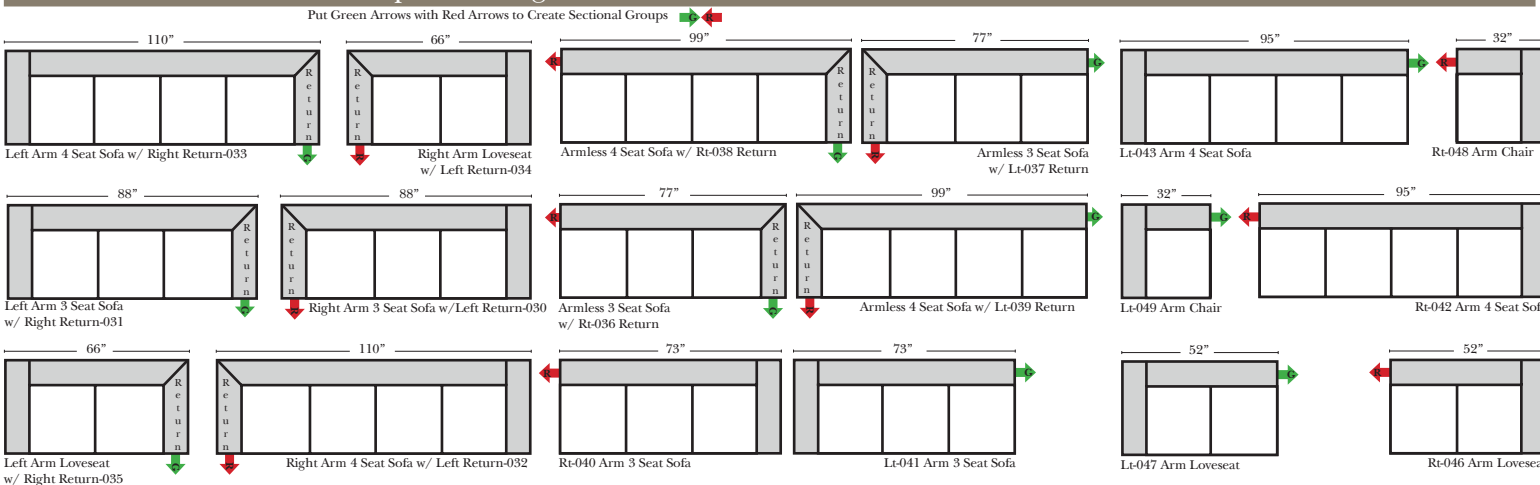

#### Options:

- Down Seats & Down Backs (additional Charge)
- No. 33 Firm Foam

#### Sleeper Options: (All the below options are at additional charges)

- Full Sleeper available w/Standard Mattress
- Deluxe Innerspring Mattress: Full Only
- Air Dream Coil Mattress: Full Only

## L-Shape / 90 Degree Sectional

(All 4 seat items ship as one piece if stationary, two pieces if motion installed)

### Note:

All Dimensions are approximate, if accuracy is crucial, please contact us for validation of the dimensions shown. However, a 1" to 2" variance can still apply due to foam and upholstery.