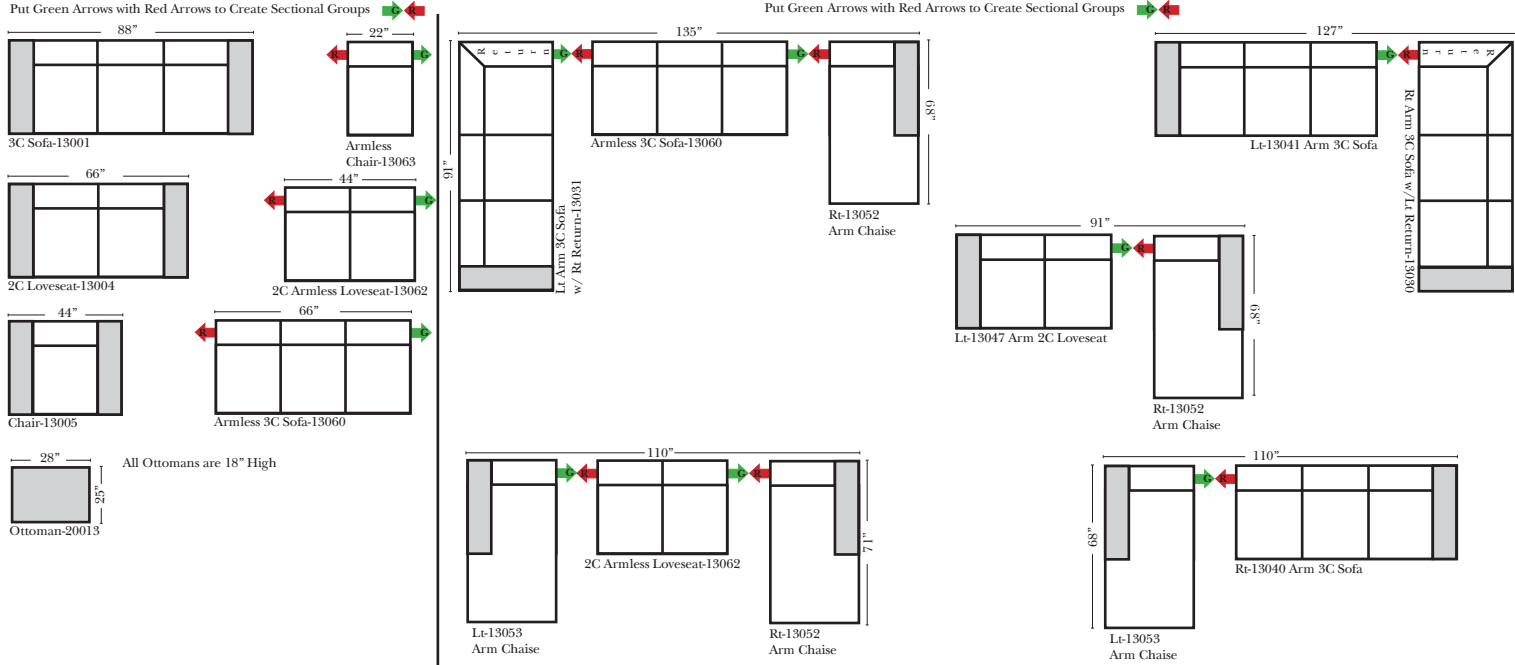

Standard, Armless & Ottomans

Specifications & Options

- Standard:**
- Available in Full & Top Grain Leathers
 - Available in Luxury Fabrics
 - All Hardwood Frames
 - Leg Color - Walnut
- Options Available with No Additional Charge:**
- No. 33 Firm Foam
 - Change Leg Color to: Cherry, Chocolate, Espresso, Honey Oak, & Shadow
- Options that have Additional Charges:**
- Add Down Seats & Backs

Sleeper Options : (Sleepers not available at this time)
 N/A

Note:
 All Dimensions are approximate, if accuracy is crucial, please contact us for validation of the dimensions shown. However, a 1" to 2" variance can still apply due to foam and upholstery.

L-Shape / 90 Degree Sectional / Chaise