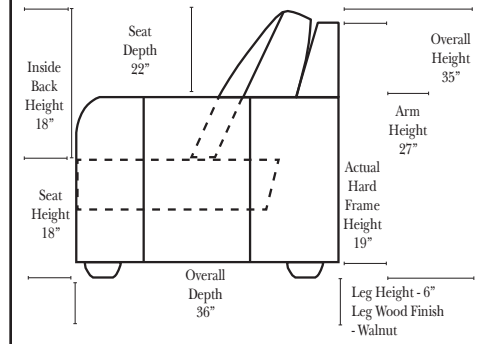

Standard, Armless & Ottomans

Specifications & Options

1. **Standard:**
2. Available in Full & Top Grain Leathers
   - Available in Luxury Fabrics
   - All Hardwood Frames
   - Leg Color - Walnut
3. **Options Available with No Additional Charge:**
4. No. 33 Firm Foam
   - Change Leg Color to: Cherry, Chocolate, Espresso, Honey Oak, & Shadow
5. **Options that have Additional Charges:**
6. Add Down Seats & Backs

Sleeper Options : (Sleepers not available at this time)
N/A