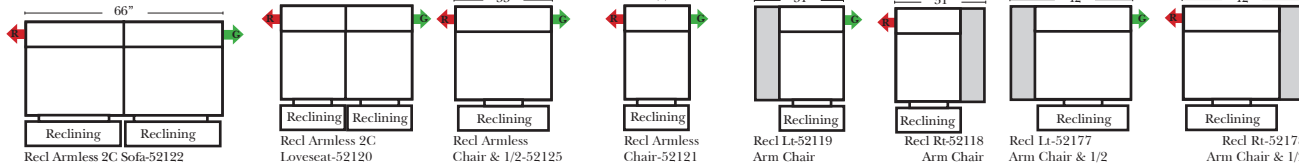

Sleeper Options: Full Size Available

- Add Deluxe Innerspring Mattress
- Add 5" Memory Foam Mattress

Note:

All Dimensions are approximate, if accuracy is crucial, please contact us for validation of the dimensions shown. However, a 1" to 2" variance can still apply due to foam and upholstery.

Many items on these pages are available as Stationary (Non-Reclining)

Reclining 90 Degree / L-Shape Sectional / Sleeper / Armless / Conversation

Put Green Arrows with Red Arrows to Create Sectional Groups