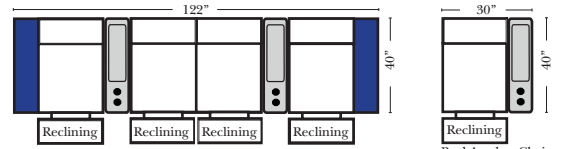

Recl 4C Sofa w/2 Small Straight Console Arms-53144
Recl Armless Chair w/Small Straight Console Arm-53126