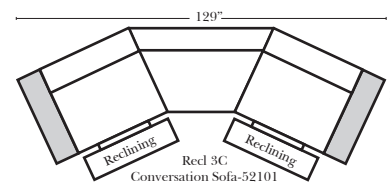

Sleeper Options: Full Size Available

- Add Deluxe Innerspring Mattress
- Add 5" Memory Foam Mattress

Note:

All Dimensions are approximate, if accuracy is crucial, please contact us for validation of the dimensions shown. However, a 1" to 2" variance can still apply due to foam and upholstery.

Many items on these pages are available as Stationary (Non-Reclining)

Reclining 90 Degree / L-Shape Sectional / Sleeper / Armless / Conversation

Put Green Arrows with Red Arrows to Create Sectional Groups