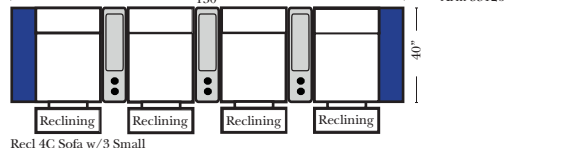

Recl 4C Sofa w/3 Small Straight Console Arms-53146