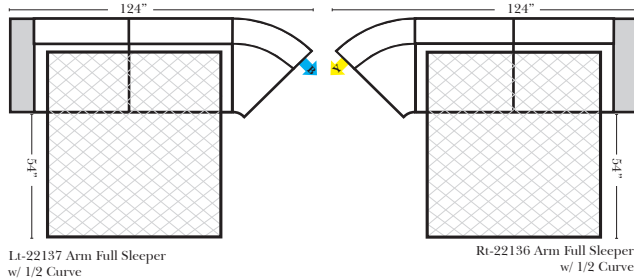

Reclining Standard/Sleeper

Put Blue Arrows with Yellow Arrows to Create Sectional Groups

**Portable Double Theater Arm (2) (Black, Hammered Antique, or Silver) Cup Holder (Fabric or Leather)

(13" W x 21" D x 6"H)

Sleeper Options: Full Size Available

- Add Deluxe Innerspring Mattress
- Add 5" Memory Foam Mattress

Note:

All Dimensions are approximate, if accuracy is crucial, please contact us for validation of the dimensions shown. However, a 1" to 2" variance can still apply due to foam and upholstery.