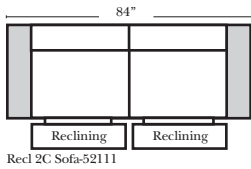

Reclining Standard/Sleeper

Put Blue Arrows with Yellow Arrows to Create Sectional Groups

**Portable Double Theater Arm (2) (Black, Hammered Antique, or Silver) Cup Holder (Fabric or Leather)

(13" W x 21" D x 6"H)