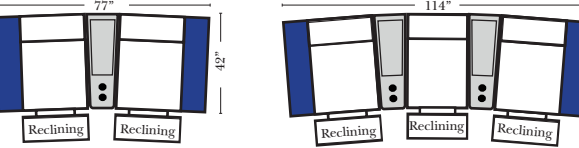

Recl 2C Loveseat w/1 Small Wedge Console Arms-53143
Recl 3C Sofa w/2 Small Wedge Console Arms-53141