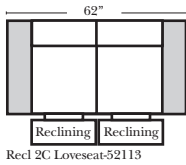

Reclining Standard/Sleeper

Put Blue Arrows with Yellow Arrows to Create Sectional Groups

**Portable Double Theater Arm (2) (Black, Hammered Antique, or Silver) Cup Holder (Fabric or Leather)

(13" W x 21" D x 6"H)