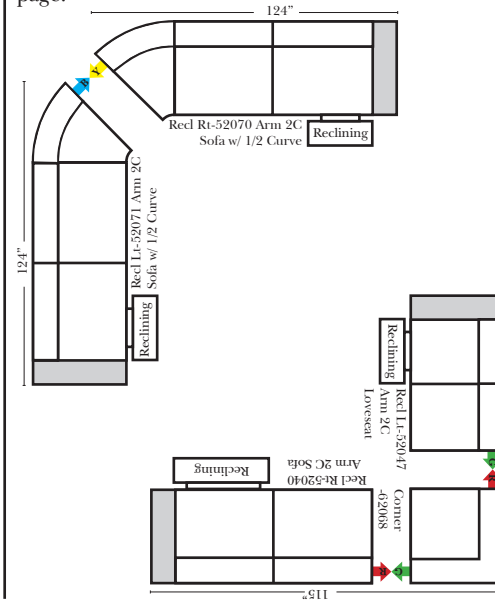

Suggested Configurations

The Suggested Configurations below are only a sample of what the imagination can create, please enjoy creating the configuration that fits your lifestyle, using the ideas below and from the items on the opposite page.