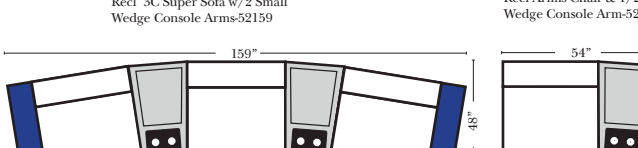

Recl 3C Super Sofa w/2 Large Wedge Console Arms-52139
Recl Arms Chair & 1/2 w/Large Wedge Console Arm-52129

Large console arm wood finish is standard as Espresso, also available in Walnut - Small console is upholstered.

Pre-Configured Home Theater Seating

v.10.22.18