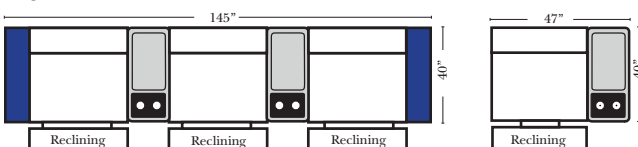

Recl 3C Super Sofa w/2 Large Straight Console Arm-52138
Recl Arms Chair & 1/2 w/Large Straight Console Arm-52128