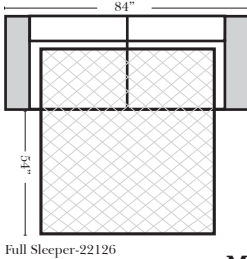

Reclining Standard/Sleeper

Put Blue Arrows with Yellow Arrows to Create Sectional Groups

**Portable Double Theater Arm (2) (Black, Hammered Antique, or Silver) Cup Holder (Fabric or Leather)

(13" W x 21" D x 6"H)