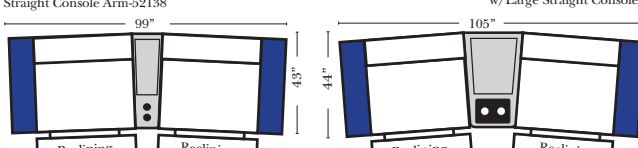

Recl 2C Sofa w/1 Small Wedge Console Arm-52151
Recl 2C Sofa w/1 Large Wedge Console Arm-52131