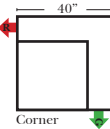

Sleeper Options: Full Size Available

- Add Deluxe Innerspring Mattress
- Add 5" Memory Foam Mattress

Note:

All Dimensions are approximate, if accuracy is crucial, please contact us for validation of the dimensions shown. However, a 1" to 2" variance can still apply due to foam and upholstery.

Many items on these pages are available as Stationary (Non-Reclining)

Reclining 90 Degree / L-Shape Sectional / Sleeper / Armless / Conversation

Put Green Arrows with Red Arrows to Create Sectional Groups