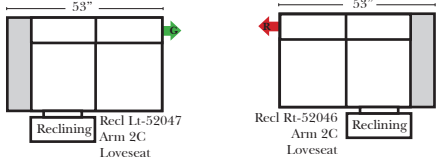

Sleeper Options: Full Size Available

- Add Deluxe Innerspring Mattress
- Add 5" Memory Foam Mattress

Note:

All Dimensions are approximate, if accuracy is crucial, please contact us for validation of the dimensions shown. However, a 1" to 2" variance can still apply due to foam and upholstery.

Many items on these pages are available as Stationary (Non-Reclining)

Reclining 90 Degree / L-Shape Sectional / Sleeper / Armless / Conversation

Put Green Arrows with Red Arrows to Create Sectional Groups