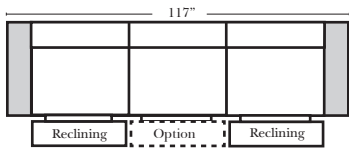

Reclining Standard/Sleeper

Put Blue Arrows with Yellow Arrows to Create Sectional Groups

**Portable Double Theater Arm (2) (Black, Hammered Antique, or Silver) Cup Holder (Fabric or Leather)

(13" W x 21" D x 6"H)