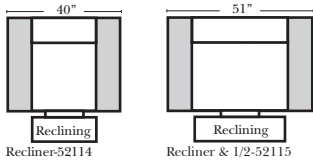

Reclining Standard/Sleeper

Put Blue Arrows with Yellow Arrows to Create Sectional Groups

**Portable Double Theater Arm (2) (Black, Hammered Antique, or Silver) Cup Holder (Fabric or Leather)

(13" W x 21" D x 6"H)