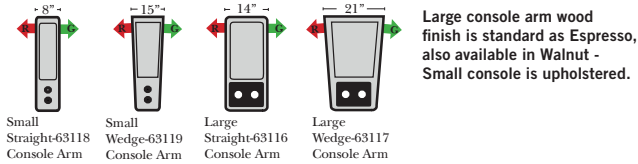

Home Theater Seating - Console Arms

Recl 2C Sofa w/1 Small Straight Console Arm-52150
Recl 2C Sofa w/1 Large Straight Console Arm-52130