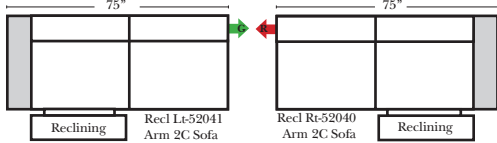

Sleeper Options: Full Size Available

- Add Deluxe Innerspring Mattress
- Add 5" Memory Foam Mattress

Note:

All Dimensions are approximate, if accuracy is crucial, please contact us for validation of the dimensions shown. However, a 1" to 2" variance can still apply due to foam and upholstery.

Many items on these pages are available as Stationary (Non-Reclining)

Reclining 90 Degree / L-Shape Sectional / Sleeper / Armless / Conversation

Put Green Arrows with Red Arrows to Create Sectional Groups