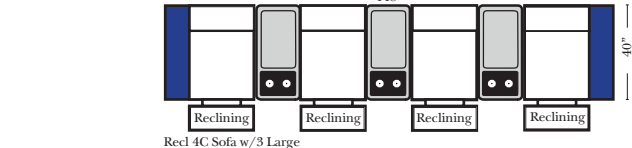

Recl 4C Sofa w/3 Large Straight Console Arms-53136