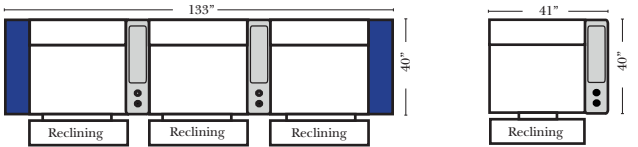

Recl 3C Super Sofa w/2 Small Straight Console Arm-52158
Recl Arms Chair & 1/2 w/Small Straight Console Arm-52126