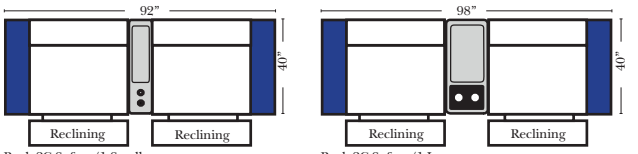

Home Theater Seating - Console Arms

Recl 2C Sofa w/1 Small Straight Console Arm-52150
Recl 2C Sofa w/1 Large Straight Console Arm-52130