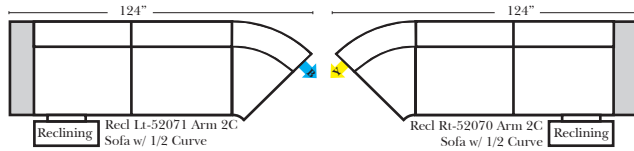

Reclining Standard/Sleeper

Put Blue Arrows with Yellow Arrows to Create Sectional Groups

**Portable Double Theater Arm (2) (Black, Hammered Antique, or Silver) Cup Holder (Fabric or Leather)

(13" W x 21" D x 6"H)