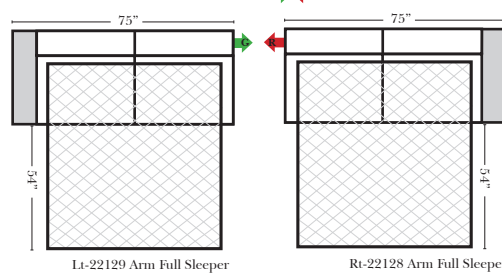

Reclining 90 Degree / L-Shape Sectional / Sleeper / Armless / Conversation

Put Green Arrows with Red Arrows to Create Sectional Groups