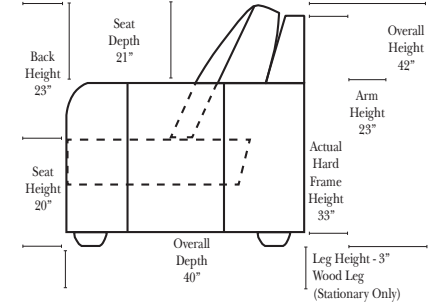

Suggested Configurations

The Suggested Configurations below are only a sample of what the imagination can create, please enjoy creating the configuration that fits your lifestyle, using the ideas below and from the items on the opposite page.