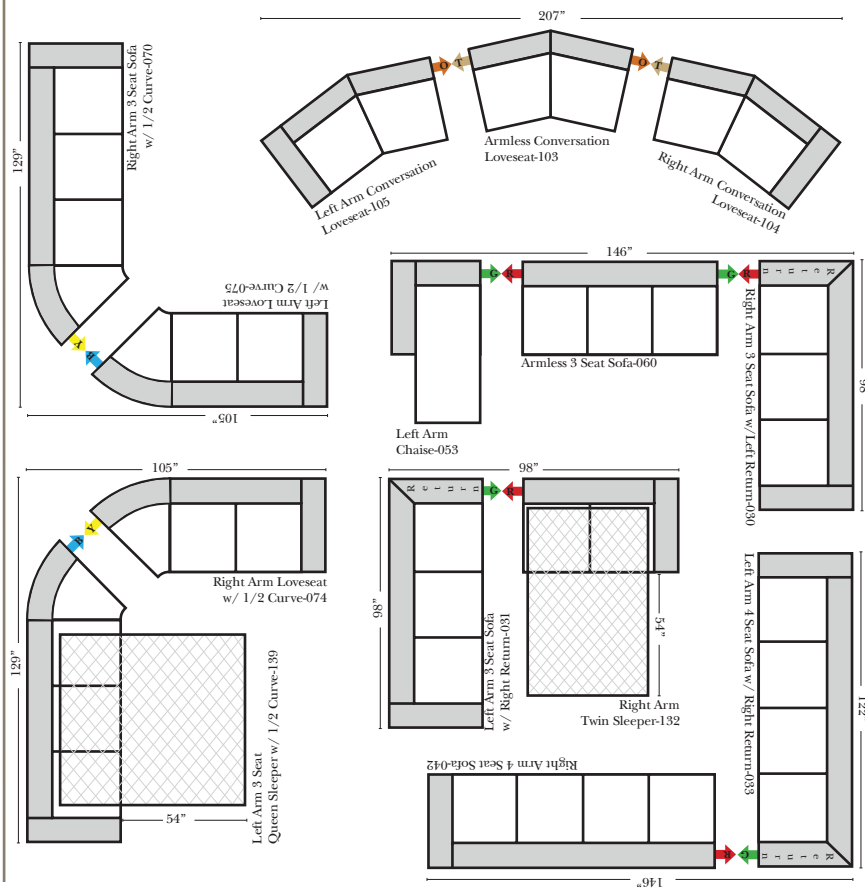

Suggested Configurations

07/06/2012

The Suggested Configurations below are only a sample of what the imagination can create, please enjoy creating the configuration that fits your lifestyle, using the ideas below and from the items on the opposite page.