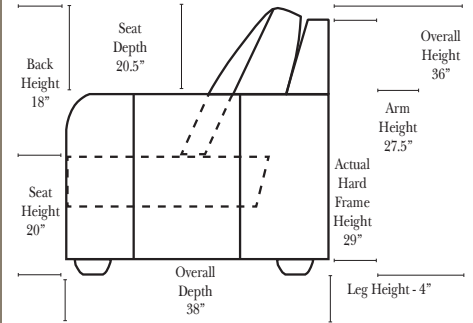

Standard & Armless (All 4 seat items ship as one piece if stationary, two pieces if motion installed)

2 Piece Curve Sectional & Ottomans

Features

Standard:

- Available in Full & Top Grain Leathers
- Available in Luxury Fabrics
- All Hardwood Frames
- Nailheads

Options:

- Down Seats & Down Backs (additional Charge)
- No. 33 Firm Foam

Sleeper Options: (All the below options are at additional charges)

- Queen Sleeper available w/Standard Mattress
- Twin Sleeper available w/Standard Mattress
- Deluxe Innerspring Mattress: Queen / Twin
- Air Dream Coil Mattress: Queen Only
- Hideaway Air Mattress: Queen Only

L-Shape / 90 Degree Sectional

(All 4 seat items ship as one piece if stationary, two pieces if motion installed)

Note:

All Dimensions are approximate, if accuracy is crucial, please contact us for validation of the dimensions shown. However, a 1" to 2" variance can still apply due to foam and upholstery.