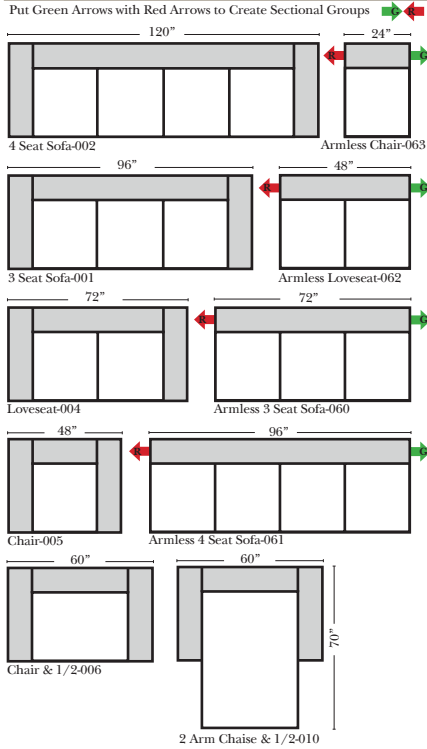

Standard & Armless (All 4 seat items ship as one piece if stationary, two pieces if motion installed)

2 Piece Curve Sectional & Ottomans

Features

Standard:

- Available in Full & Top Grain Leathers
- Available in Luxury Fabrics
- All Hardwood Frames
- Nailheads

Options:

- Down Seats & Down Backs (additional Charge)
- No. 33 Firm Foam

Sleeper Options: (All the below options are at additional charges)

- Queen Sleeper available w/Standard Mattress
- Twin Sleeper available w/Standard Mattress
- Deluxe Innerspring Mattress: Queen / Twin
- Air Dream Coil Mattress: Queen Only
- Hideaway Air Mattress: Queen Only

L-Shape / 90 Degree Sectional

(All 4 seat items ship as one piece if stationary, two pieces if motion installed)

Note:

All Dimensions are approximate, if accuracy is crucial, please contact us for validation of the dimensions shown. However, a 1" to 2" variance can still apply due to foam and upholstery.