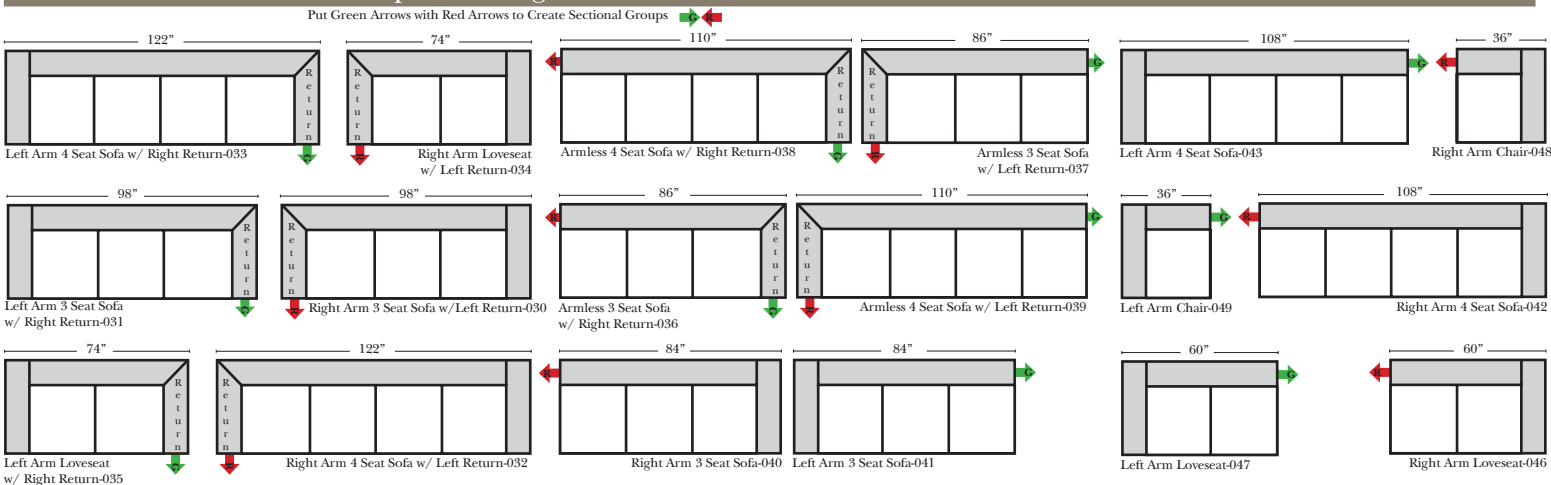

Standard & Armless (All 4 seat items ship as one piece if stationary, two pieces if motion installed)

2 Piece Curve Sectional & Ottomans

Features

Standard:

- Available in Full & Top Grain Leathers
- Available in Luxury Fabrics
- All Hardwood Frames
- Nailheads

Options:

- Down Seats & Down Backs (additional Charge)
- No. 33 Firm Foam

Sleeper Options: (All the below options are at additional charges)

- Queen Sleeper available w/Standard Mattress
- Twin Sleeper available w/Standard Mattress
- Deluxe Innerspring Mattress: Queen / Twin
- Air Dream Coil Mattress: Queen Only
- Hideaway Air Mattress: Queen Only

L-Shape / 90 Degree Sectional

(All 4 seat items ship as one piece if stationary, two pieces if motion installed)

Note:

All Dimensions are approximate, if accuracy is crucial, please contact us for validation of the dimensions shown. However, a 1" to 2" variance can still apply due to foam and upholstery.