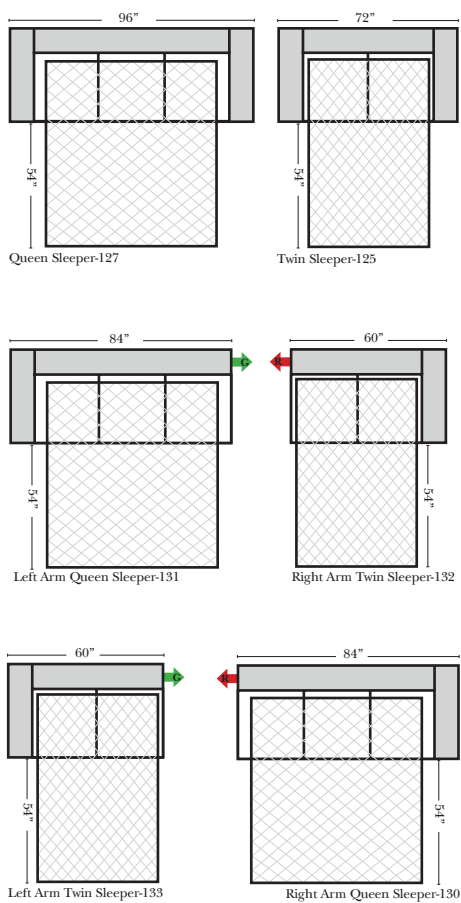

Sleepers

Put Green Arrows with Red Arrows to Create Sectional Groups
Put Blue Arrows with Yellow Arrows to Create Sectional Groups