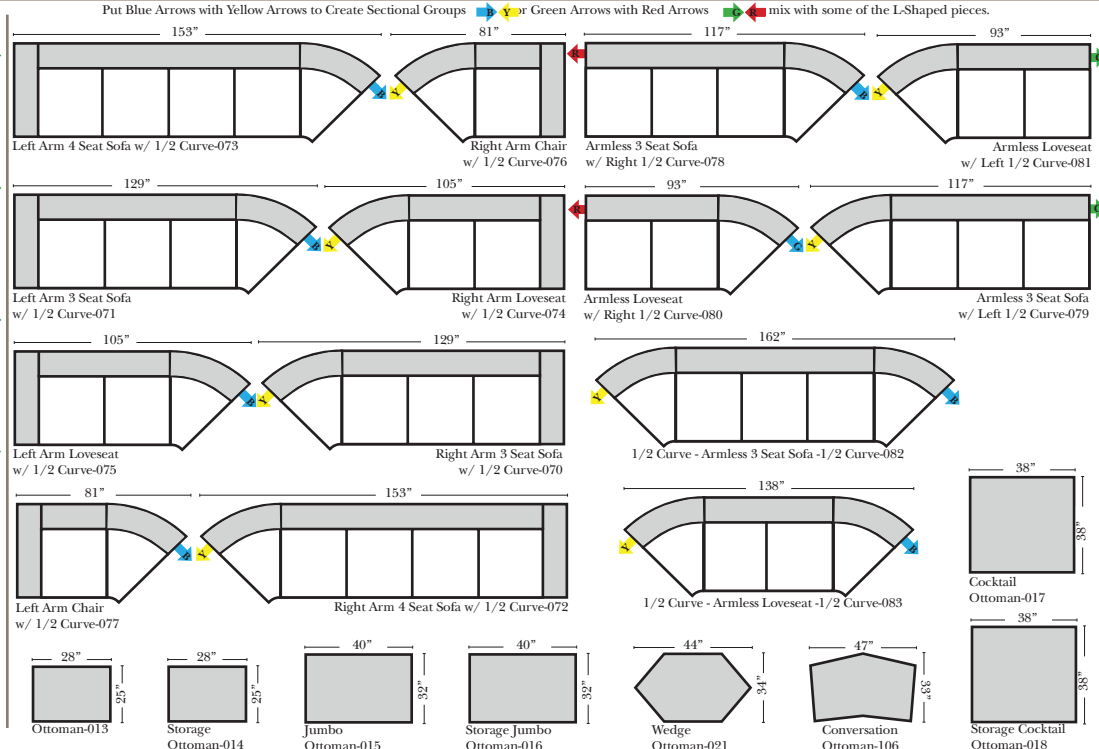

Standard & Armless (All 4 seat items ship as one piece if stationary, two pieces if motion installed)

2 Piece Curve Sectional & Ottomans

Features

Standard:

- Available in Full & Top Grain Leathers
- Available in Luxury Fabrics
- All Hardwood Frames
- Nailheads

Options:

- Down Seats & Down Backs (additional Charge)
- No. 33 Firm Foam

Sleeper Options: (All the below options are at additional charges)

- Queen Sleeper available w/Standard Mattress
- Twin Sleeper available w/Standard Mattress
- Deluxe Innerspring Mattress: Queen / Twin
- Air Dream Coil Mattress: Queen Only
- Hideaway Air Mattress: Queen Only

L-Shape / 90 Degree Sectional

(All 4 seat items ship as one piece if stationary, two pieces if motion installed)

Note:

All Dimensions are approximate, if accuracy is crucial, please contact us for validation of the dimensions shown. However, a 1" to 2" variance can still apply due to foam and upholstery.

Chaise & Conversation Sectionals

Put Green Arrows with Red Arrows to Create Sectional Groups
Put Orange Arrows with Tan Arrows to Create Sectional Groups

Sleepers

Put Green Arrows with Red Arrows to Create Sectional Groups
Put Blue Arrows with Yellow Arrows to Create Sectional Groups