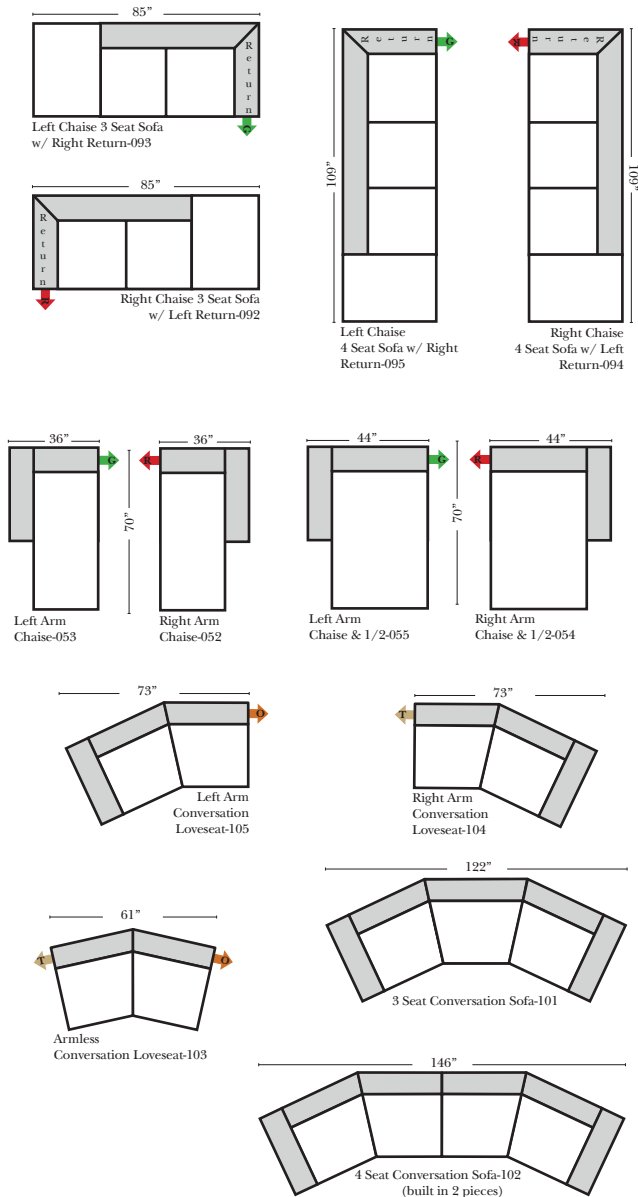

Chaise & Conversation Sectionals

Put Green Arrows with Red Arrows to Create Sectional Groups
Put Orange Arrows with Tan Arrows to Create Sectional Groups