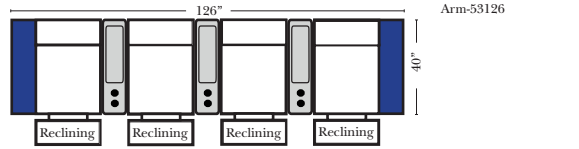

Recl 2C Loveseat w/1 Small Wedge Console Arms-53143
Recl 3C Sofa w/2 Small Wedge Console Arms-53141