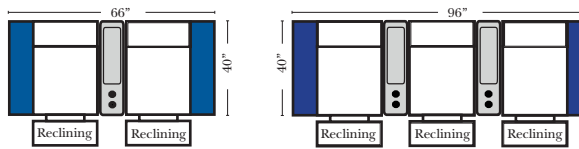

Pre-Configured Recl 2C & 3C Super Sofas Small & Large - Straight & Wedge Consoles (Left Side of Page)

Recl 2C Loveseat w/1 Small Straight Console Arm-53142
Recl 3C Sofa w/2 Small Straight Console Arms-53140