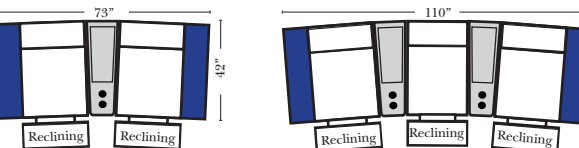

Recl 2C Loveseat w/1 Small Wedge Console Arms-53143
Recl 3C Sofa w/2 Small Wedge Console Arms-53141