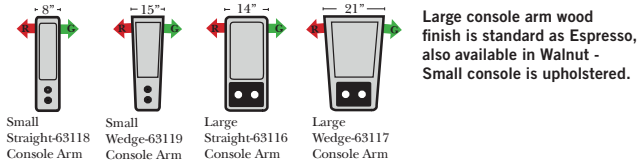

Home Theater Seating - Console Arms

Large console arm wood finish is standard as Espresso, also available in Walnut - Small console is upholstered.