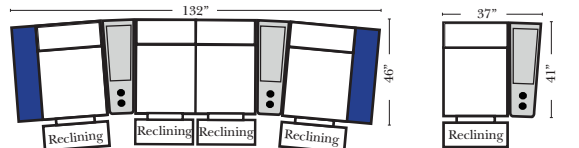

Recl 4C Sofa w/2 Small Wedge Console Arms-53145
Recl Armless Chair w/Small Wedge Console Arm-53127