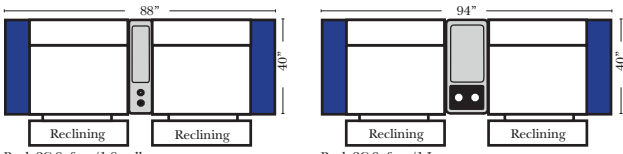

Small Straight-63118 Console Arm
Small Wedge-63119 Console Arm
Large Straight-63116 Console Arm
Large Wedge-63117 Console Arm

Recl 2C Sofa w/1 Small Straight Console Arm-52150
Recl 2C Sofa w/1 Large Straight Console Arm-52130