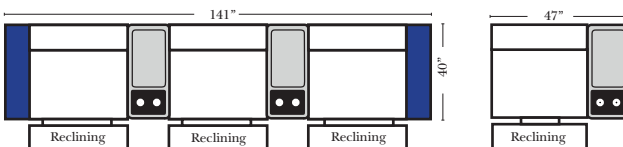

Recl 3C Super Sofa w/2 Large Straight Console Arm-52138
Recl Arms Chair & 1/2 w/Large Straight Console Arm-52128