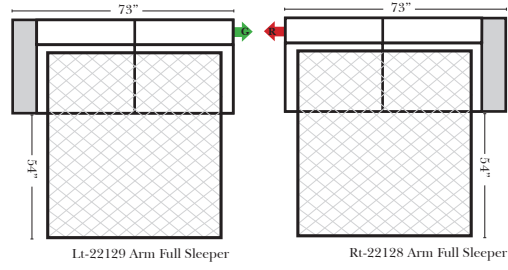

Reclining 90 Degree / L-Shape Sectional / Sleeper / Conversation / Theater

Put Green Arrows with Red Arrows to Create Sectional Groups → ↘