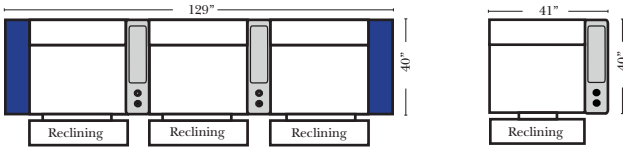

Recl 3C Super Sofa w/2 Small Straight Console Arm-52158
Recl Arms Chair & 1/2 w/Small Straight Console Arm-52126