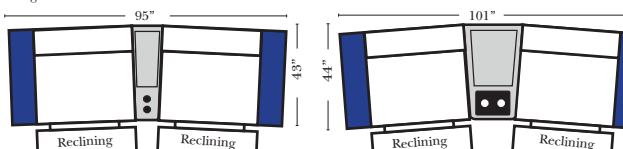

Recl 2C Sofa w/1 Small Wedge Console Arm-52151
Recl 2C Sofa w/1 Large Wedge Console Arm-52131