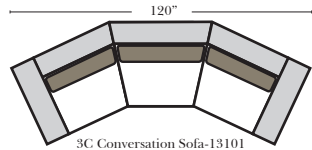

Standard & Ottomans

Conversation Sofas

Sleepers

4C Sofa-13002

3C Sofa-13001

2C Loveseat-13004

Chair-13005

All Ottoman are 19" High

Ottoman-20013

Storage Ottoman-20014

Jumbo Ottoman-20015

Storage Jumbo Ottoman-20016

Cocktail Ottoman-20017

Storage Cocktail Ottoman-20018

Conversation Ottoman-20106

Storage Conversation Ottoman-20180

4C Conversation Sofa-13102 (built in 2 pieces)

3C Conversation Sofa-13101

Lt-13105 Arm Conversation 2C Loveseat

Rt-13104 Arm Conversation 2C Loveseat

Standards & Options

Standard:

- Available in Luxury Fabrics
- All Hardwood Frames
- Down Seats & Down Backs Standard
- Top Grain Leather on Inside Arm, Front Rail, Top & Bottom Front Rail, Front Arm Panels & Seat Welt
- Back Pillow Leather Welt
- Nail Heads (where indicated)
- Wood Leg Finish (Standard is Walnut) (available in Cherry, Chocolate, Espresso, Honey Oak, & Shadow, no additional charge)

Note:

All Dimensions are approximate, if accuracy is crucial, please contact us for validation of the dimensions shown. However, a 1" to 2" variance can still apply due to foam and upholstery.

L-Shape / 90 Degree Sectional