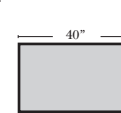

Storage Jumbo Ottoman-20016