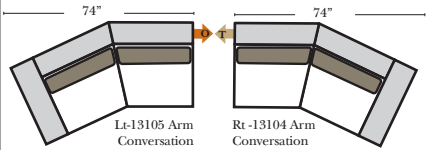

Standard & Ottomans

Conversation Sofas

Sleepers

4C Sofa-13002

3C Sofa-13001

2C Loveseat-13004

Chair-13005

All Ottoman are 19" High

Ottoman-20013

Storage Ottoman-20014

Jumbo Ottoman-20015

Storage Jumbo Ottoman-20016

Cocktail Ottoman-20017

Storage Cocktail Ottoman-20018

Conversation Ottoman-20106

Storage Conversation Ottoman-20180

4C Conversation Sofa-13102 (built in 2 pieces)

3C Conversation Sofa-13101

Lt-13105 Arm Conversation 2C Loveseat

Rt-13104 Arm Conversation 2C Loveseat

Standards & Options

Standard:

- Available in Luxury Fabrics
- All Hardwood Frames
- Down Seats & Down Backs Standard
- Top Grain Leather on Inside Arm, Front Rail, Top & Bottom Front Rail, Front Arm Panels & Seat Welt
- Back Pillow Leather Welt
- Nail Heads (where indicated)
- Wood Leg Finish (Standard is Walnut) (available in Cherry, Chocolate, Espresso, Honey Oak, & Shadow, no additional charge)

Note:

All Dimensions are approximate, if accuracy is crucial, please contact us for validation of the dimensions shown. However, a 1" to 2" variance can still apply due to foam and upholstery.

L-Shape / 90 Degree Sectional