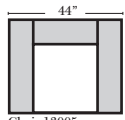

Standard & Ottomans

Conversation Sofas

Sleepers

4C Sofa-13002

3C Sofa-13001

2C Loveseat-13004

Chair-13005

All Ottoman are 19" High

Note:

All Dimensions are approximate, if accuracy is crucial, please contact us for validation of the dimensions shown. However, a 1" to 2" variance can still apply due to foam and upholstery.

L-Shape / 90 Degree Sectional