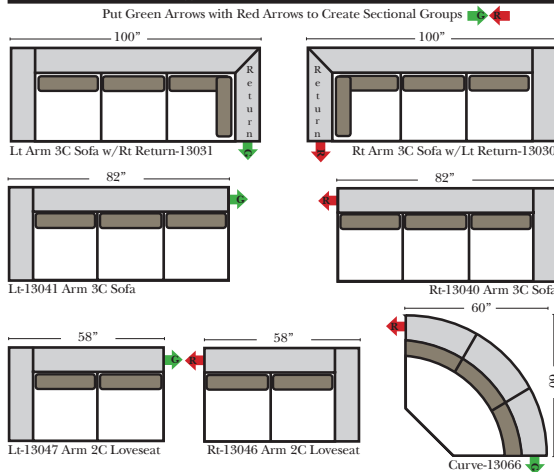

L-Shape / 90 Degree Sectional

Suggested Configurations