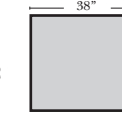

Storage Cocktail Ottoman-20018