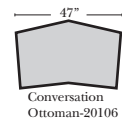

Standard & Ottomans

Conversation Sofas

Sleepers

4C Sofa-13002

3C Sofa-13001

2C Loveseat-13004

Chair-13005

All Ottoman are 19" High

Ottoman-20013

Storage Ottoman-20014

Jumbo Ottoman-20015

Storage Jumbo Ottoman-20016

Cocktail Ottoman-20017

Storage Cocktail Ottoman-20018

Conversation Ottoman-20106

Storage Conversation Ottoman-20180

Note:

All Dimensions are approximate, if accuracy is crucial, please contact us for validation of the dimensions shown. However, a 1" to 2" variance can still apply due to foam and upholstery.

L-Shape / 90 Degree Sectional