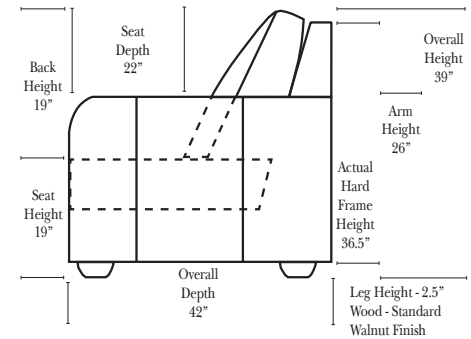

4C Conversation Sofa-13102 (built in 2 pieces)

3C Conversation Sofa-13101

Lt-13105 Arm Conversation 2C Loveseat

Rt-13104 Arm Conversation 2C Loveseat

Standards & Options

Standard:

- Available in Luxury Fabrics
- All Hardwood Frames
- Down Seats & Down Backs Standard
- Top Grain Leather on Inside Arm, Front Rail, Top & Bottom Front Rail, Front Arm Panels & Seat Welt
- Back Pillow Leather Welt
- Nail Heads (where indicated)
- Wood Leg Finish (Standard is Walnut) (available in Cherry, Chocolate, Espresso, Honey Oak, & Shadow, no additional charge)

Note:

All Dimensions are approximate, if accuracy is crucial, please contact us for validation of the dimensions shown. However, a 1" to 2" variance can still apply due to foam and upholstery.

L-Shape / 90 Degree Sectional