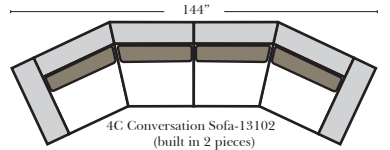

Standard & Ottomans

Conversation Sofas

Sleepers

4C Sofa-13002

3C Sofa-13001

2C Loveseat-13004

Chair-13005

All Ottoman are 19" High

Ottoman-20013

Storage Ottoman-20014

Jumbo Ottoman-20015

Storage Jumbo Ottoman-20016

Cocktail Ottoman-20017

Storage Cocktail Ottoman-20018

Conversation Ottoman-20106

Storage Conversation Ottoman-20180

4C Conversation Sofa-13102 (built in 2 pieces)

3C Conversation Sofa-13101

Lt-13105 Arm Conversation 2C Loveseat

Rt-13104 Arm Conversation 2C Loveseat

Standards & Options

Standard:

- Available in Luxury Fabrics
- All Hardwood Frames
- Down Seats & Down Backs Standard
- Top Grain Leather on Inside Arm, Front Rail, Top & Bottom Front Rail, Front Arm Panels & Seat Welt
- Back Pillow Leather Welt
- Nail Heads (where indicated)
- Wood Leg Finish (Standard is Walnut) (available in Cherry, Chocolate, Espresso, Honey Oak, & Shadow, no additional charge)

Note:

All Dimensions are approximate, if accuracy is crucial, please contact us for validation of the dimensions shown. However, a 1" to 2" variance can still apply due to foam and upholstery.

L-Shape / 90 Degree Sectional