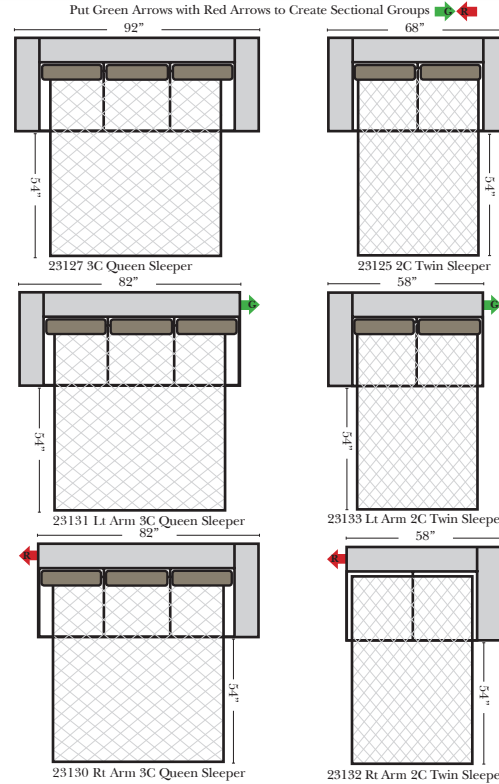

4C Conversation Sofa-13102 (built in 2 pieces)

3C Conversation Sofa-13101

Lt-13105 Arm Conversation 2C Loveseat

Rt-13104 Arm Conversation 2C Loveseat

Standards & Options

Standard:

- Available in Luxury Fabrics
- All Hardwood Frames
- Down Seats & Down Backs Standard
- Top Grain Leather on Inside Arm, Front Rail, Top & Bottom Front Rail, Front Arm Panels & Seat Welt
- Back Pillow Leather Welt
- Nail Heads (where indicated)
- Wood Leg Finish (Standard is Walnut) (available in Cherry, Chocolate, Espresso, Honey Oak, & Shadow, no additional charge)

Options: (Additional Charges)

N/A for this style

Sleeper Options: (All the below options are at additional charges)

- Queen Sleeper available w/Standard Mattress
- Twin Sleeper available w/Standard Mattress
- Deluxe Innerspring Mattress: Queen / Twin
- Air Dream Coil Mattress: Queen Only
- Hideaway Air Mattress: Queen Only

Note:

All Dimensions are approximate, if accuracy is crucial, please contact us for validation of the dimensions shown. However, a 1" to 2" variance can still apply due to foam and upholstery.

L-Shape / 90 Degree Sectional