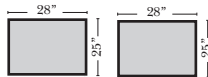

Standard & Ottomans

Conversation Sofas

Sleepers

4C Sofa-13002

3C Sofa-13001

2C Loveseat-13004

Chair-13005

All Ottoman are 19" High

Note:

All Dimensions are approximate, if accuracy is crucial, please contact us for validation of the dimensions shown. However, a 1" to 2" variance can still apply due to foam and upholstery.

L-Shape / 90 Degree Sectional