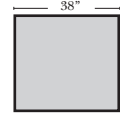

Cocktail Ottoman-20017