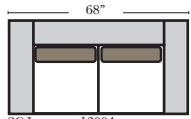

Standard & Ottomans

Conversation Sofas

Sleepers

4C Sofa-13002

3C Sofa-13001

2C Loveseat-13004

Chair-13005

All Ottoman are 19" High

Note:

All Dimensions are approximate, if accuracy is crucial, please contact us for validation of the dimensions shown. However, a 1" to 2" variance can still apply due to foam and upholstery.

L-Shape / 90 Degree Sectional