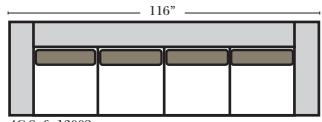

Standard & Ottomans

Conversation Sofas

Sleepers

4C Sofa-13002

3C Sofa-13001

2C Loveseat-13004

Chair-13005

All Ottoman are 19" High

4C Conversation Sofa-13102 (built in 2 pieces)

3C Conversation Sofa-13101

Lt-13105 Arm Conversation 2C Loveseat

Rt-13104 Arm Conversation 2C Loveseat

Standards & Options

Standard:

- Available in Luxury Fabrics
- All Hardwood Frames
- Down Seats & Down Backs Standard
- Top Grain Leather on Inside Arm, Front Rail, Top & Bottom Front Rail, Front Arm Panels & Seat Welt
- Back Pillow Leather Welt
- Nail Heads (where indicated)
- Wood Leg Finish (Standard is Walnut) (available in Cherry, Chocolate, Espresso, Honey Oak, & Shadow, no additional charge)

Note:

All Dimensions are approximate, if accuracy is crucial, please contact us for validation of the dimensions shown. However, a 1" to 2" variance can still apply due to foam and upholstery.

L-Shape / 90 Degree Sectional